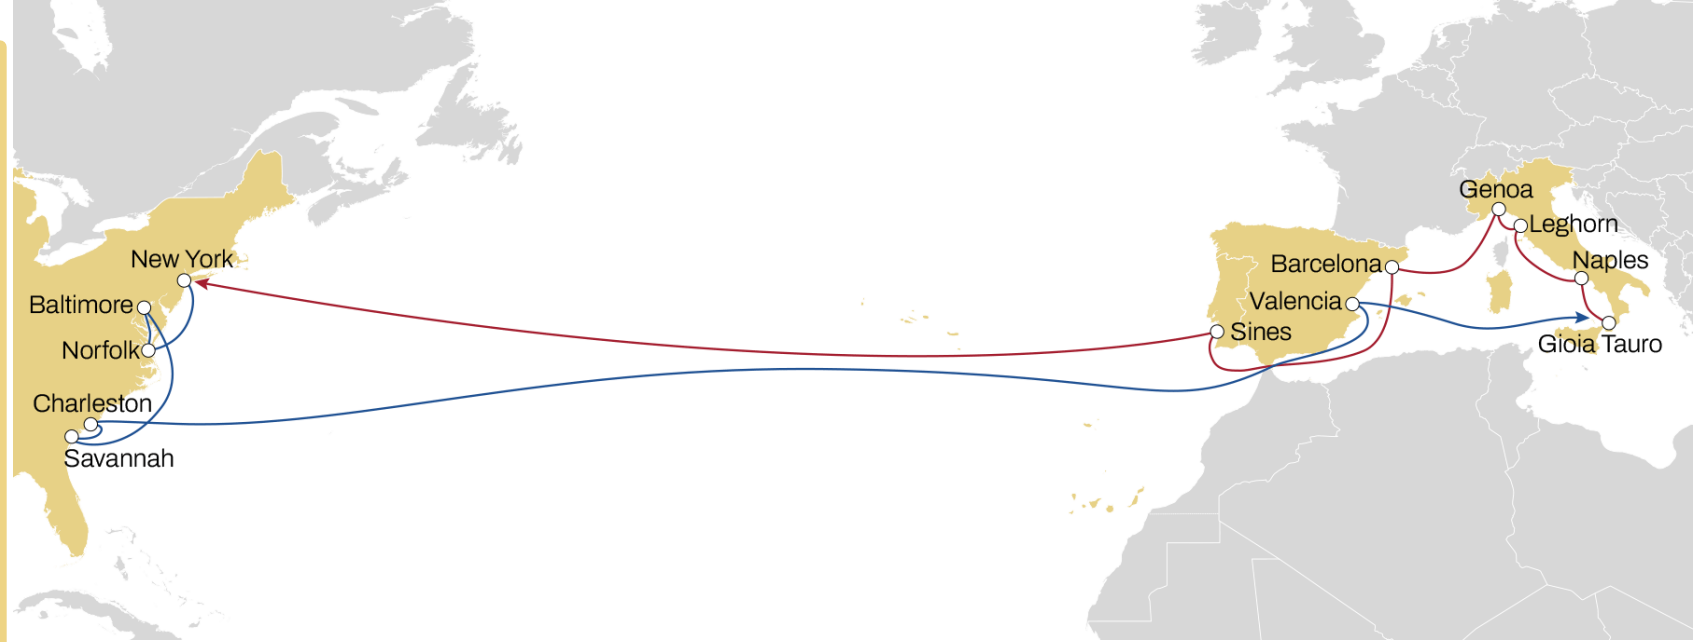

## TÜRKIYE/WMED TO USA EAST COAST

**WESTBOUND**

- Weekly sailings
- Exclusive link ex Algeciras to all USEC ports
- Extensive and exclusive network from Extensive and exclusive network from Fos-sur-Mer to USA East Coast
- Exclusive direct service from Valencia to USA East Coast

## WEST MED TO USA NATL

**WESTBOUND**

- Weekly sailings
- 7 vessels
- Faster transit time from Italy to USA East Coast
- Extensive Coverage with the exclusive Baltimore call from Mediterranean area

Transit Time	Arrival					
	Departure	New York	Norfolk	Baltimore	Savannah	Charleston
Gioia Tauro		21	24	25	28	30
Naples		18	21	22	25	27
Leghorn		15	18	19	22	24
Genoa		13	16	17	20	22
Barcelona		12	15	16	19	21
Sines		8	11	12	15	17

## WEST MED TO NORTH AMERICA PACIFIC

### WESTBOUND

- Weekly sailings
- 7 vessels
- Most competitive transit times from Germany to New York and Charleston with extensive Gulf coverage

Transit Time	Arrival					
	Departure	New York	Charleston	Altamira	New Orleans	Mobile
Antwerp		14	17	23	27	29
Rotterdam		12	15	21	25	27
Bremerhaven		10	13	19	23	25