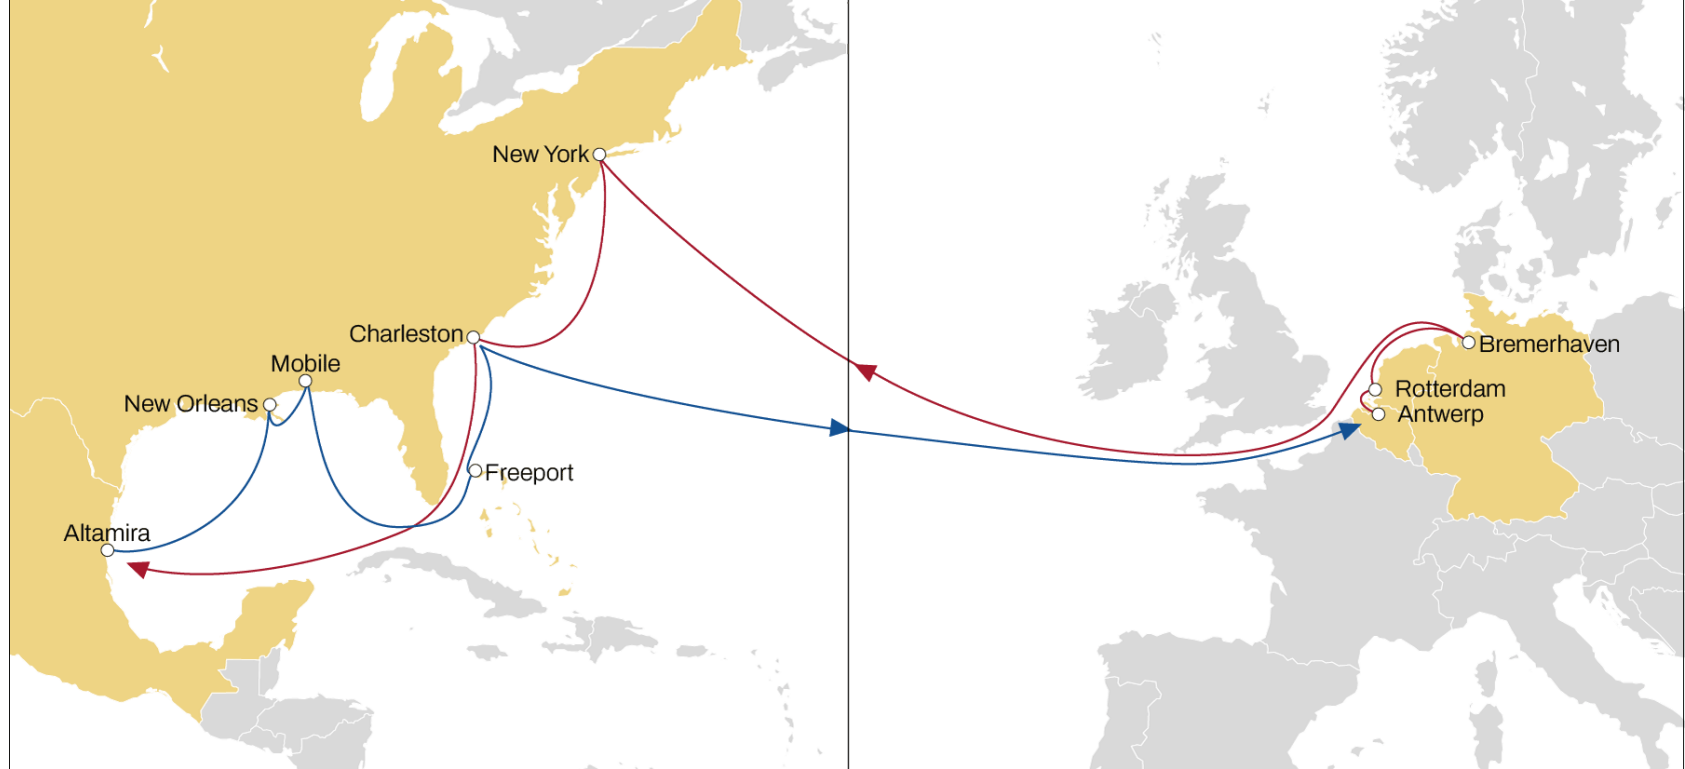

## NWC TO USA

### WESTBOUND

- Weekly sailings
- Best connection and transit times from France (Le Havre) and Antwerp to New York

Transit Time	Arrival			
	New York	Norfolk	Baltimore	Savannah
Departure				
Bremerhaven	15	17	19	23
Antwerp	12	14	16	20
Le Havre	10	12	14	18

### WESTBOUND

- Weekly sailings
- 7 vessels
- Most competitive transit times from Germany to New York and Charleston with extensive Gulf coverage

Transit Time	Arrival					
	Departure	New York	Charleston	Altamira	New Orleans	Mobile
Antwerp		14	17	23	27	29
Rotterdam		12	15	21	25	27
Bremerhaven		10	13	19	23	25