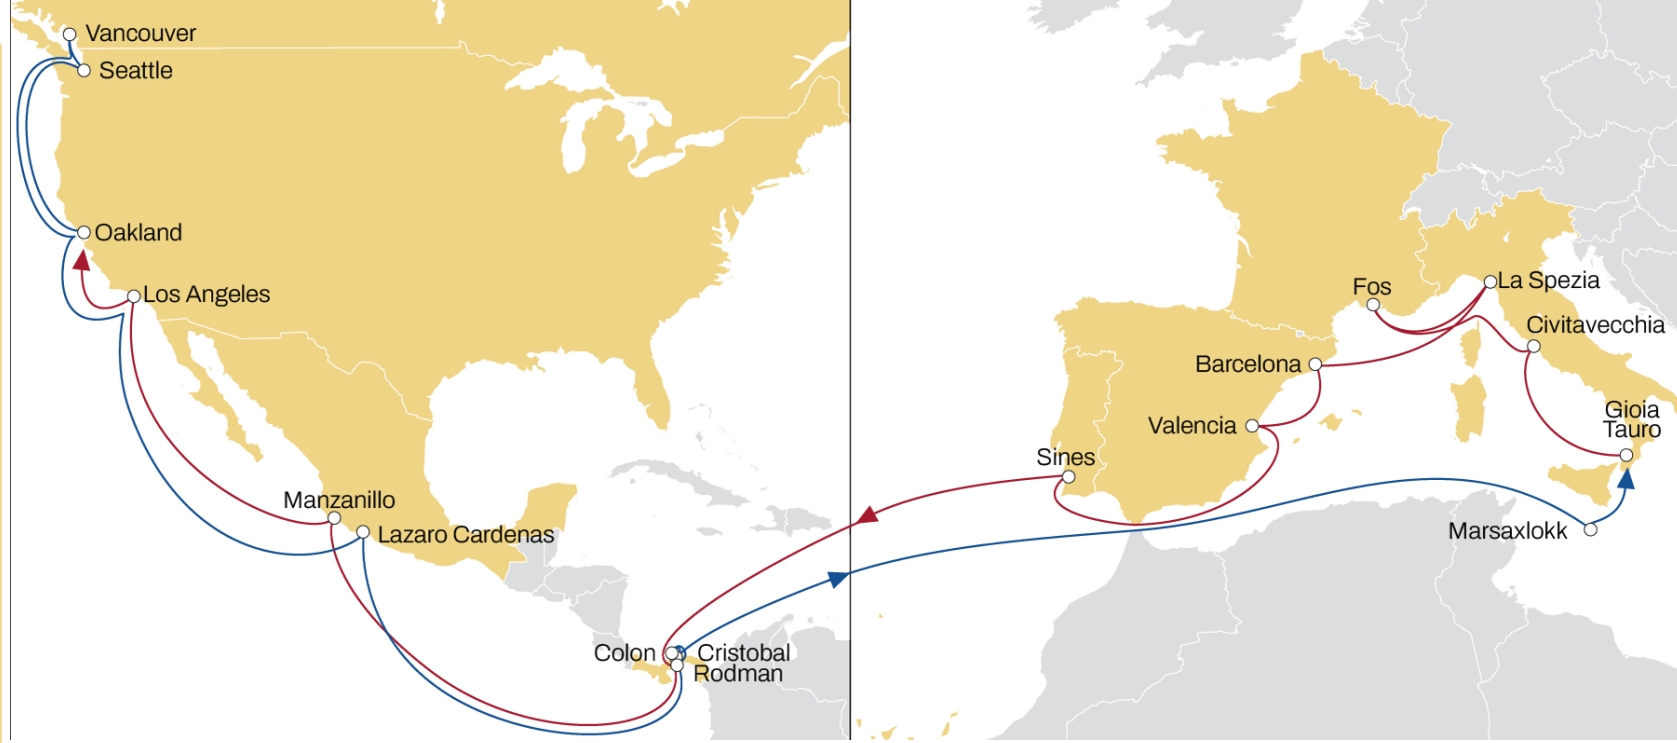

CALIFORNIA EXPRESS

WEST MED TO NORTH AMERICA PACIFIC

WESTBOUND

- Weekly sailings
- Exclusive all water service from Mediterranean to North America West Coast

Transit Time	Arrival		
	Los Angeles	Oakland	Seattle
Departure			
Gioia Tauro	39	42	50
Civitavecchia	36	39	47
Fos-sur-Mer	33	36	44
La Spezia	30	33	41
Barcelona	28	31	39
Valencia	26	29	37
Sines	22	25	33

Note: Transit times are indicative and subject to change, please visit msc.com

© Copyright MSC Mediterranean Shipping Company SA

To ensure you have the latest version of our flyers, please [register online](#) to get the latest updates as soon as they're available.