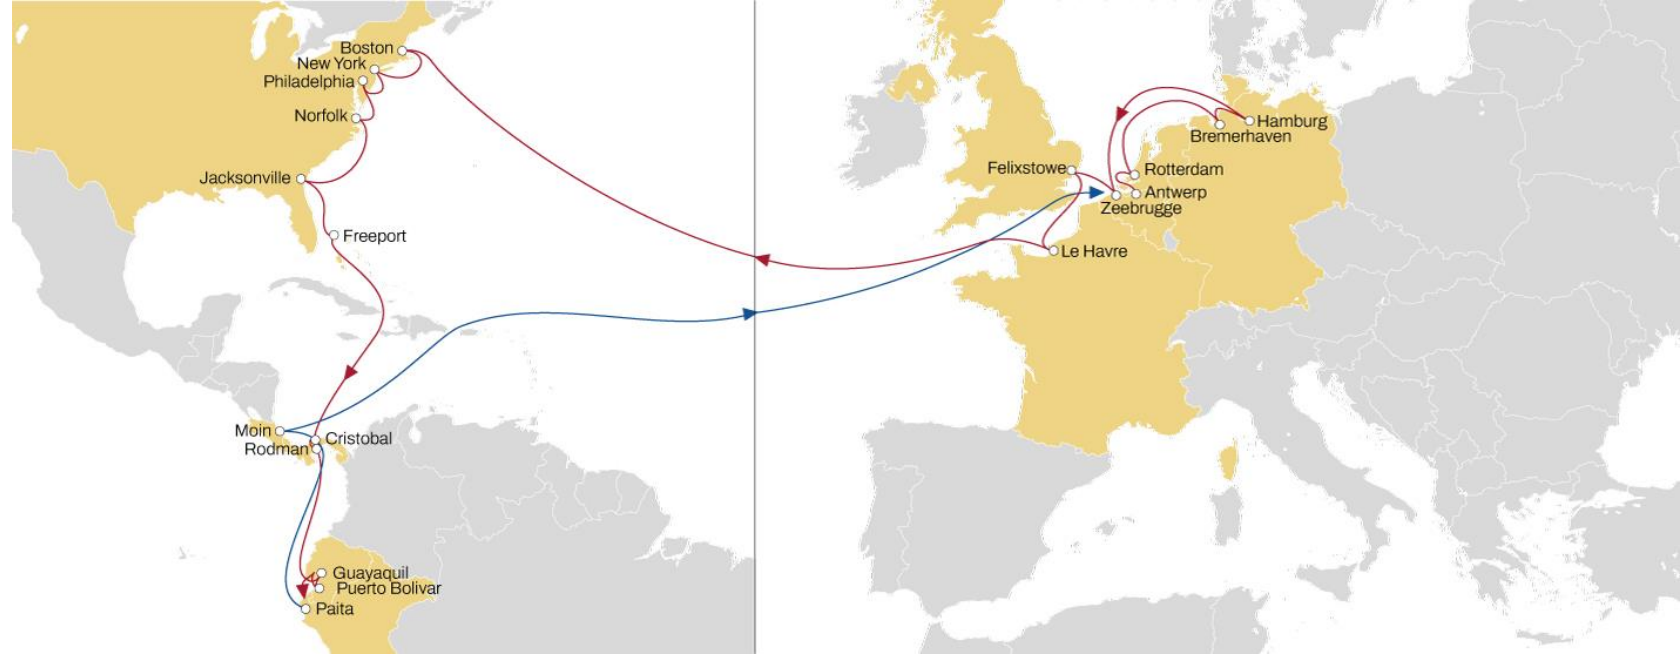

## WEST MED TO USA SOUTH & GULF

**WESTBOUND**

- Weekly sailings
- Full USA and Gulf and Mexico direct coverage from Italy, Spain and Portugal
- Offering Miami as first port call with the best transit time on the market

# NORTH EUROPE TO USA AND ECUADOR ECUADOR - NWC - USA

**WESTBOUND**

- Weekly sailings
- Exclusive Philadelphia and Boston service from North Europe
- Felixstowe direct connection to Boston, New York, Philadelphia, Norfolk and Jacksonville

Transit Time	Arrival						
	Departure	Boston	New York	Philadelphia	Norfolk	Jacksonville	Freeport
Antwerp		16	18	20	22	25	26
Rotterdam		15	17	19	21	24	25
Bremerhaven		13	15	17	20	22	24
Hamburg		12	14	16	19	21	23
Zeebrugge		11	13	15	17	20	21
Felixstowe		10	12	14	16	19	20
Le Havre		8	10	12	14	17	18

### WESTBOUND

- Weekly sailings
- 7 vessels
- Most competitive transit times from Germany to New York and Charleston with extensive Gulf coverage

Transit Time	Arrival					
	Departure	New York	Charleston	Altamira	New Orleans	Mobile
Antwerp		14	17	23	27	29
Rotterdam		12	15	21	25	27
Bremerhaven		10	13	19	23	25