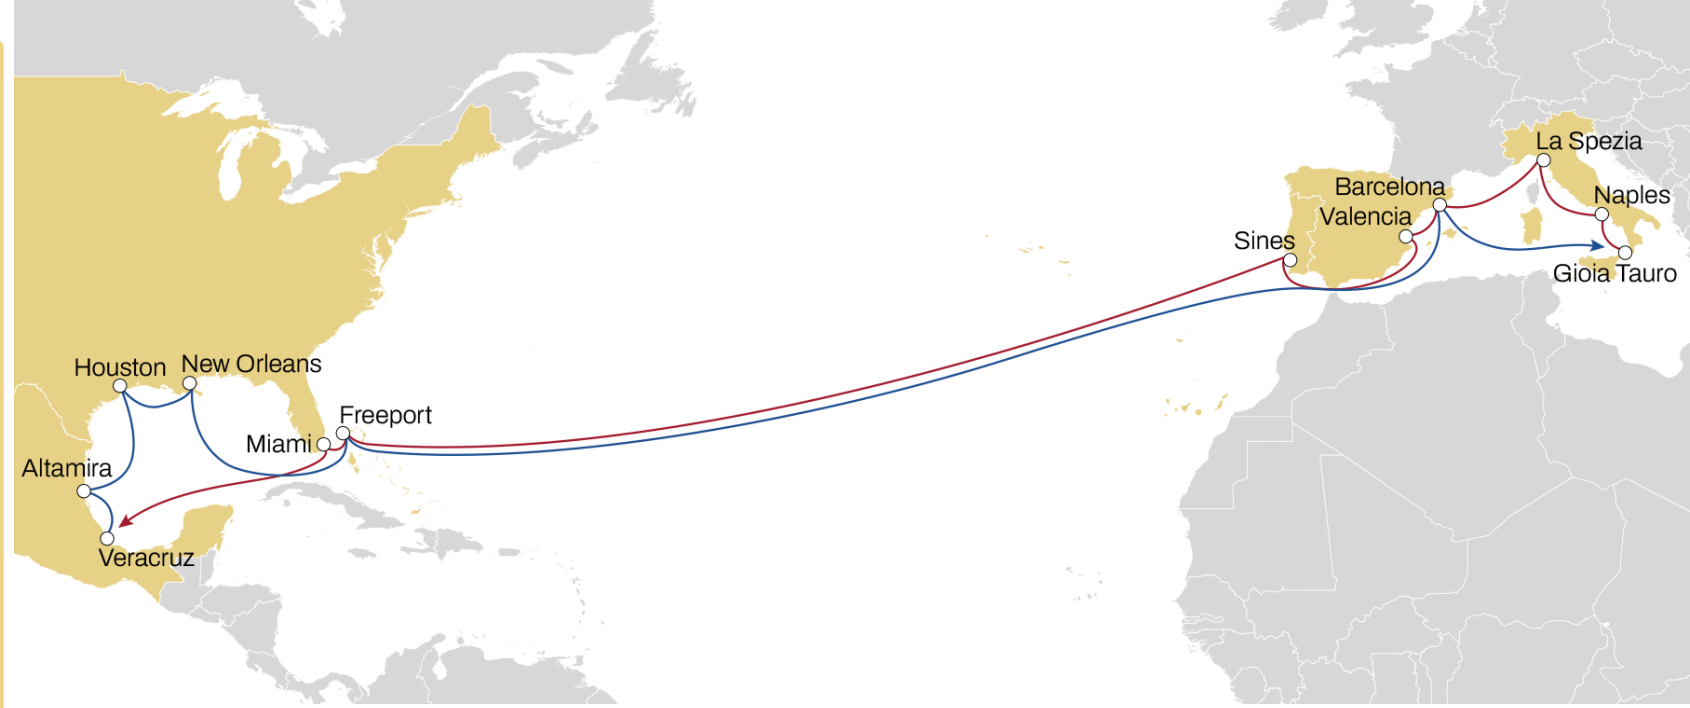

## WEST MED TO NORTH AMERICA PACIFIC

### WESTBOUND

- Weekly sailings
- Exclusive all water service from Mediterranean to North America West Coast

Transit Time	Arrival		
	Los Angeles	Oakland	Seattle
Departure			
Gioia Tauro	39	42	50
Civitavecchia	36	39	47
Fos-sur-Mer	33	36	44
La Spezia	30	33	41
Barcelona	28	31	39
Valencia	26	29	37
Sines	22	25	33

## WEST MED TO USA SOUTH & GULF

**WESTBOUND**

- Weekly sailings
- Full USA and Gulf and Mexico direct coverage from Italy, Spain and Portugal
- Offering Miami as first port call with the best transit time on the market

### WESTBOUND

- Weekly sailings
- 7 vessels
- Most competitive transit times from Germany to New York and Charleston with extensive Gulf coverage

Transit Time	Arrival					
	Departure	New York	Charleston	Altamira	New Orleans	Mobile
Antwerp		14	17	23	27	29
Rotterdam		12	15	21	25	27
Bremerhaven		10	13	19	23	25