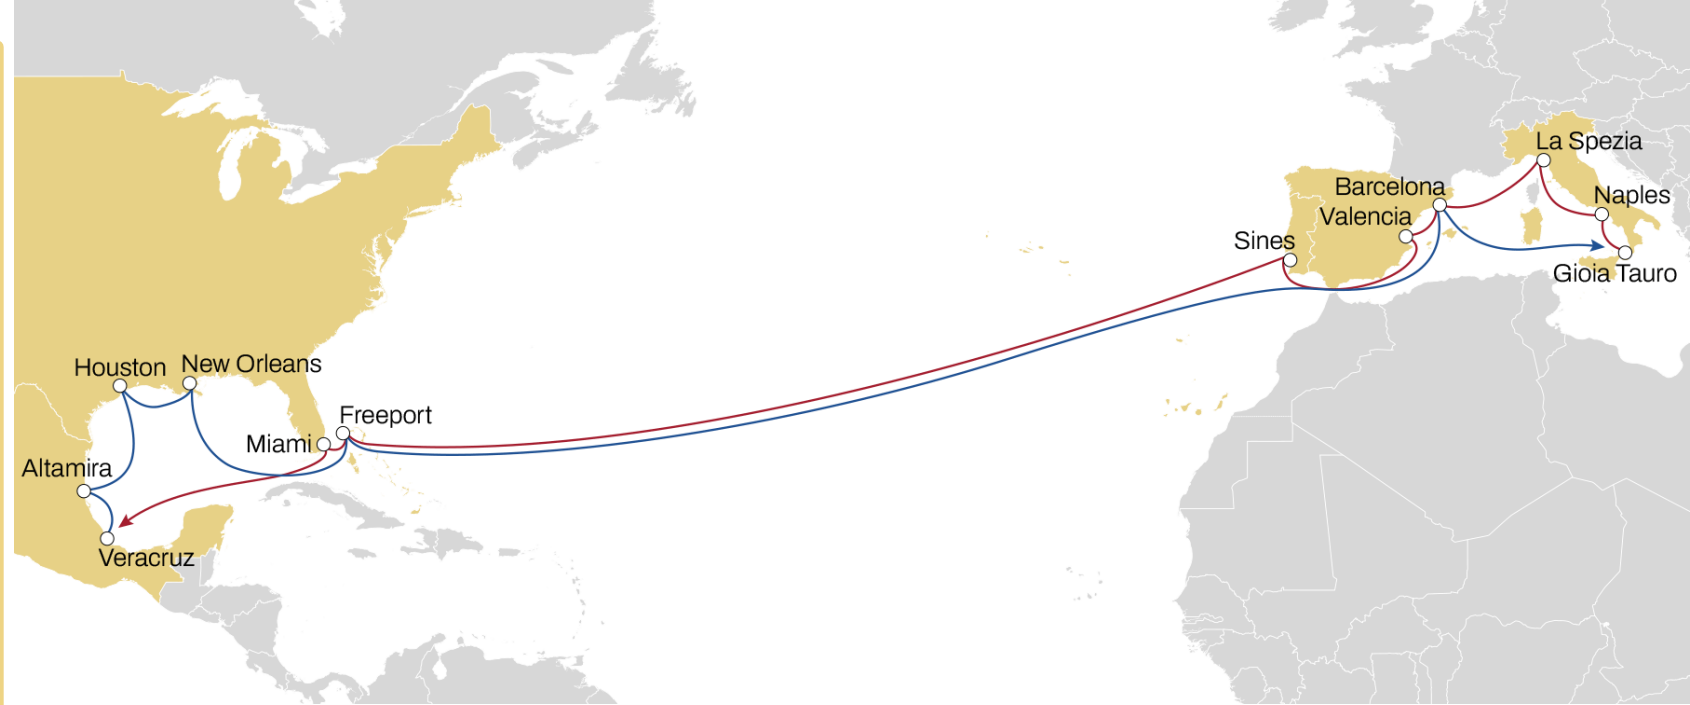

### WESTBOUND

- 2M VSA
- Weekly Sailings
- 7 Vessels
  
- Most competitive transit time from Germany to New York & Charleston with extensive Gulf coverage

Transit Time	Arrival				
Departure	New York	Charleston	Altamira	New Orleans	Mobile
Antwerp	14	17	23	27	29
Rotterdam	12	15	21	25	27
Bremerhaven	10	13	19	23	25

## WEST MED TO USA SOUTH & GULF

**WESTBOUND**

- 2M VSA
- Weekly Sailings
- Full US and Gulf & Mexico direct coverage from Italy, Spain & Portugal
- Offering Miami as first port call with the best transit time on the market

Transit Time	Arrival					
Departure	Freeport	Miami	Veracruz	Altamira	Houston	New Orleans
<b>Gioia Tauro</b>	25	26	31	32	35	39
<b>Naples</b>	22	23	28	29	32	36
<b>La Spezia</b>	19	20	25	26	29	33
<b>Barcelona</b>	17	18	23	24	27	31
<b>Valencia</b>	15	16	21	22	25	29
<b>Sines</b>	12	13	18	19	22	26

## WEST MED TO NORTH AMERICA PACIFIC