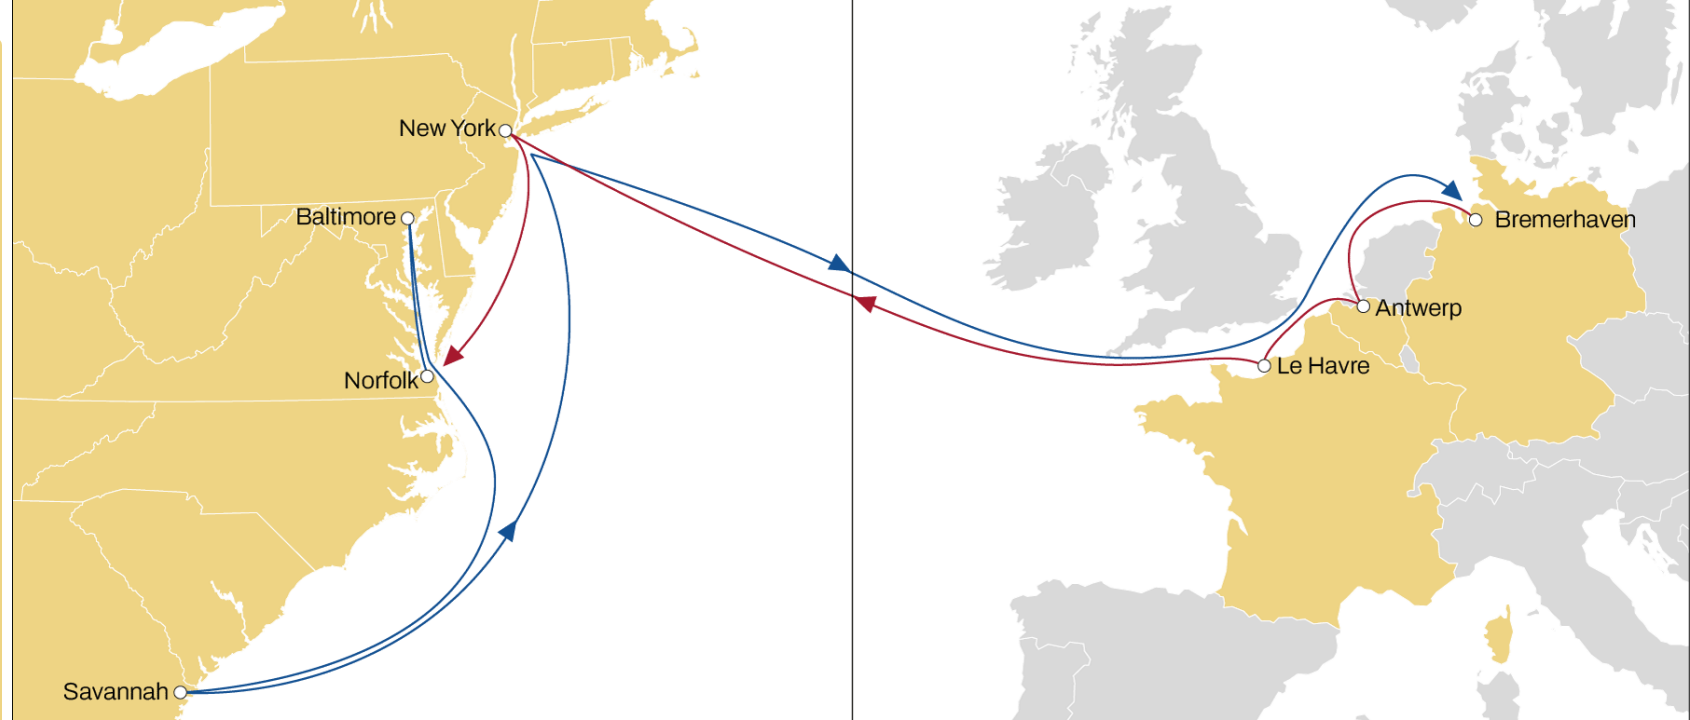

Transit Time	Arrival					
Departure	Boston	New York	Philadelphia	Norfolk	Jacksonville	Freeport
Antwerp	16	18	20	22	25	26
Rotterdam	15	17	19	21	24	25
Bremerhaven	13	15	17	20	22	24
Hamburg	12	14	16	19	21	23
Zeebrugge	11	13	15	17	20	21
Felixstowe	10	12	14	16	19	20
Le Havre	8	10	12	14	17	18

NEUATL1

NWC TO USA

WESTBOUND

- USA flag service
- Weekly sailings
- Faster transit times from Germany to Norfolk and Midwest

Transit Time	Arrival		
	Norfolk	Charleston	Houston
Departure			
Antwerp	15	17	23
Rotterdam	13	15	21
Bremerhaven	11	13	19

NEUATL2

NWC TO USA

WESTBOUND

- Weekly sailings
- Best connection and transit times from France (Le Havre) and Antwerp to New York

Transit Time	Arrival			
	New York	Norfolk	Baltimore	Savannah
Departure				
Bremerhaven	15	17	19	23
Antwerp	12	14	16	20
Le Havre	10	12	14	18

NEUATL3

NWC TO USA

WESTBOUND

- Weekly sailings
- 7 vessels
- Most competitive transit times from Germany to New York and Charleston with extensive Gulf coverage

Transit Time	Arrival					
	Departure	New York	Charleston	Altamira	New Orleans	Mobile
Antwerp		14	17	23	27	29
Rotterdam		12	15	21	25	27
Bremerhaven		10	13	19	23	25