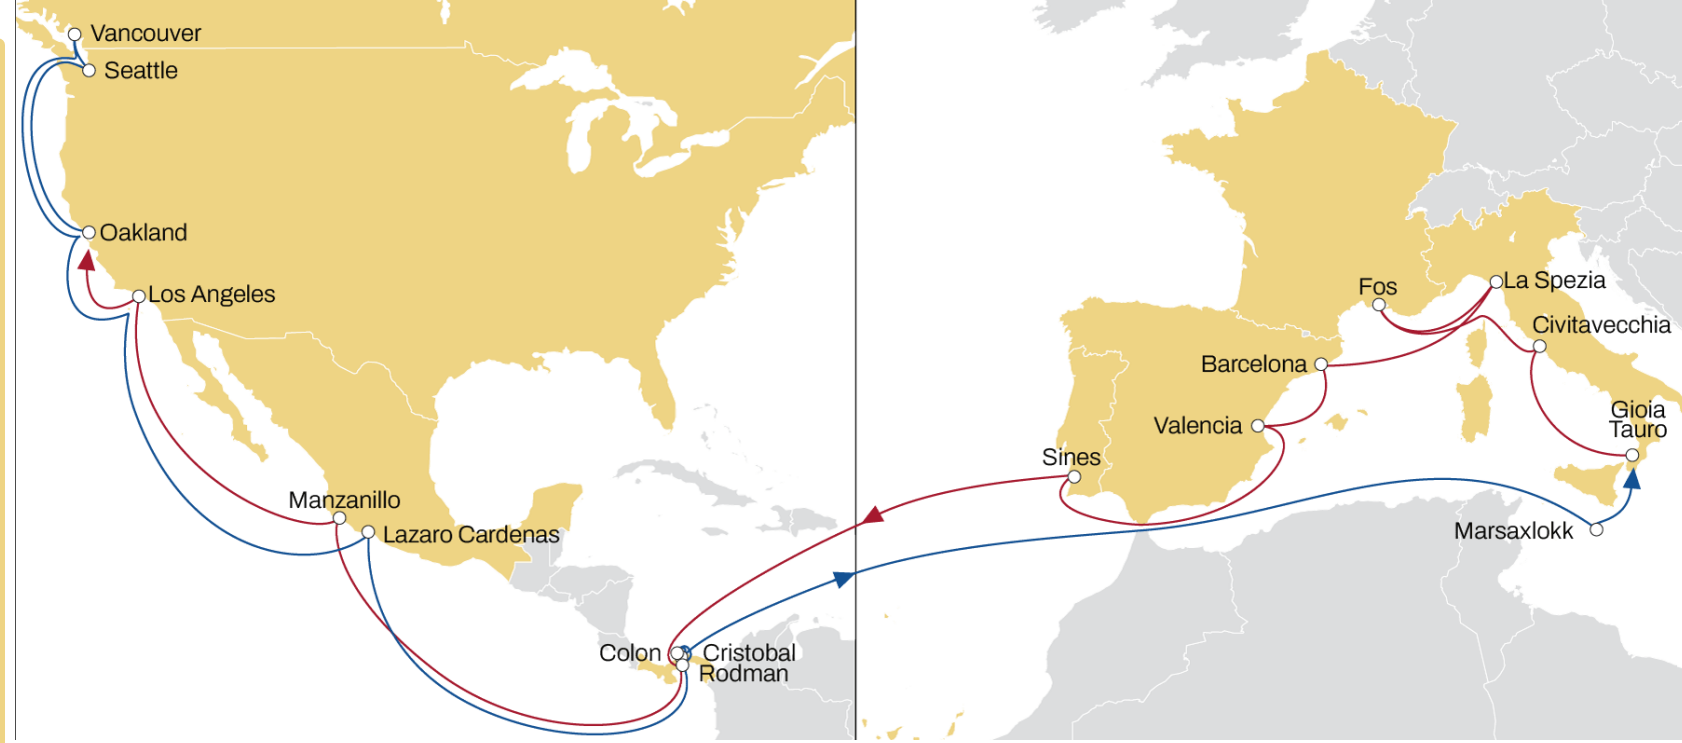

MEDUSEC

WEST MED TO USA NATL

WESTBOUND

- Weekly sailings
- 7 vessels
- Faster transit time from Italy to USA East Coast
- Extensive Coverage with the exclusive Baltimore call from Mediterranean area

Transit Time	Arrival					
	Departure	New York	Norfolk	Baltimore	Savannah	Charleston
Gioia Tauro		21	24	25	28	30
Naples		18	21	22	25	27
Leghorn		15	18	19	22	24
Genoa		13	16	17	20	22
Algeciras		9	12	13	16	18

CALIFORNIA EXPRESS

WEST MED TO NORTH AMERICA PACIFIC

WESTBOUND

- Weekly sailings
- Exclusive all water service from Mediterranean to North America West Coast

Transit Time	Arrival		
	Los Angeles	Oakland	Seattle
Departure			
Gioia Tauro	39	42	50
Civitavecchia	36	39	47
Fos-sur-Mer	33	36	44
La Spezia	30	33	41
Barcelona	28	31	39
Valencia	26	29	37
Sines	22	25	33

MEDGULF

WEST MED TO USA SOUTH & GULF

WESTBOUND

- Weekly sailings
- Full USA and Gulf and Mexico direct coverage from Italy, Spain and Portugal
- Offering Miami as first port call with the best transit time on the market

NEUATL3

NWC TO USA

WESTBOUND

- Weekly sailings
- 7 vessels
- Most competitive transit times from Germany to New York and Charleston with extensive Gulf coverage

Transit Time	Arrival					
	Departure	New York	Charleston	Altamira	New Orleans	Mobile
Antwerp		14	17	23	27	29
Rotterdam		12	15	21	25	27
Bremerhaven		10	13	19	23	25