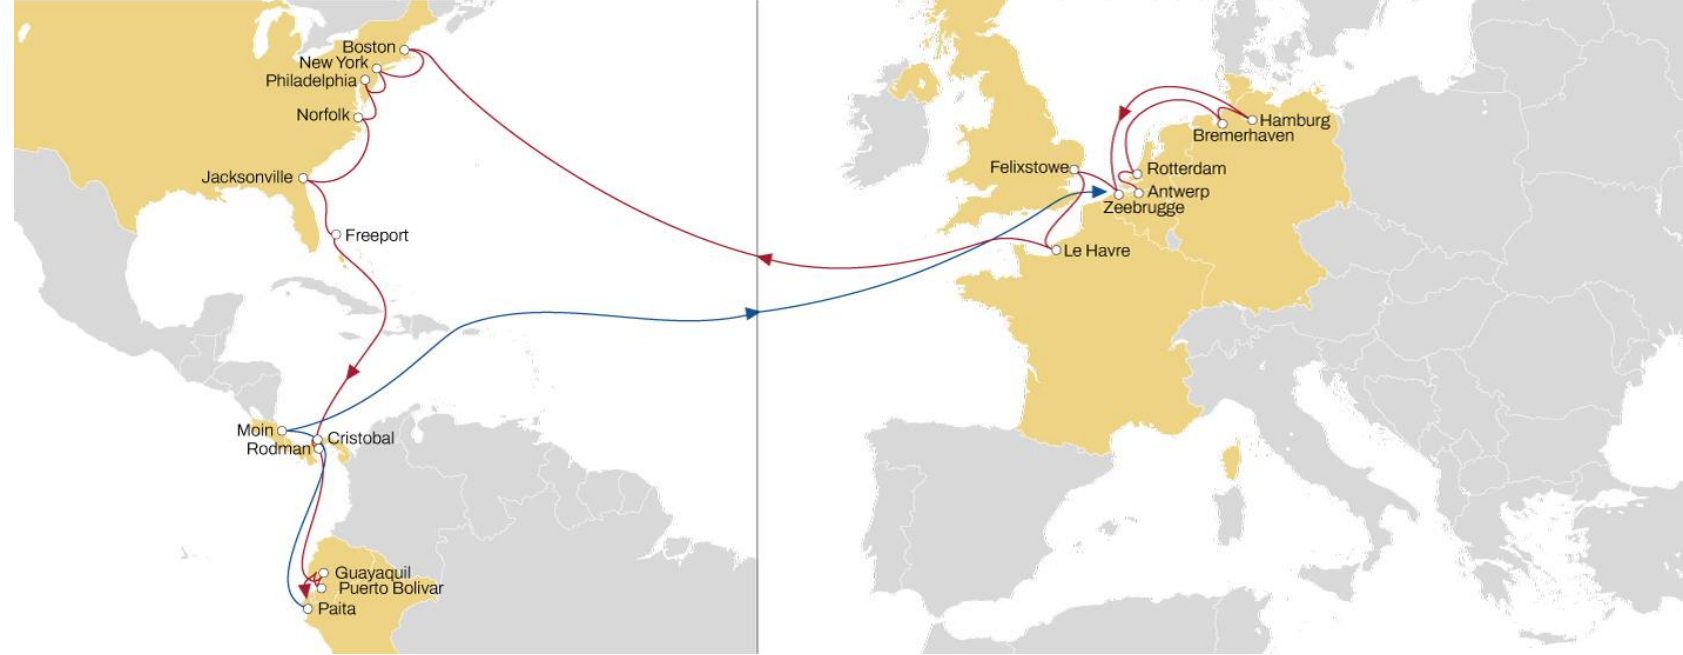

MEDGULF

WEST MED TO USA SOUTH & GULF

WESTBOUND

- Weekly sailings
- Full USA and Gulf and Mexico direct coverage from Italy, Spain and Portugal
- Offering Miami as first port call with the best transit time on the market

Transit Time	Arrival					
Departure	Freeport	Miami	Veracruz	Altamira	Houston	New Orleans
Gioia Tauro	25	26	30	26	35	39
Naples	22	23	27	29	32	36
La Spezia	19	20	24	26	29	33
Barcelona	18	19	23	25	28	39
Valencia	16	17	21	23	26	30
Algeciras	14	15	19	21	24	28
Sines	12	13	17	19	22	26

NORTH EUROPE TO USA AND ECUADOR ECUADOR - NWC - USA

WESTBOUND

- Weekly sailings
- Exclusive Philadelphia and Boston service from North Europe
- Felixstowe direct connection to Boston, New York, Philadelphia, Norfolk and Jacksonville

Transit Time	Arrival					
Departure	Boston	New York	Philadelphia	Norfolk	Jacksonville	Freeport
Antwerp	16	18	20	22	25	26
Rotterdam	15	17	19	21	24	25
Bremerhaven	13	15	17	20	22	24
Hamburg	12	14	16	19	21	23
Zeebrugge	11	13	15	17	20	21
Felixstowe	10	12	14	16	19	20
Le Havre	8	10	12	14	17	18