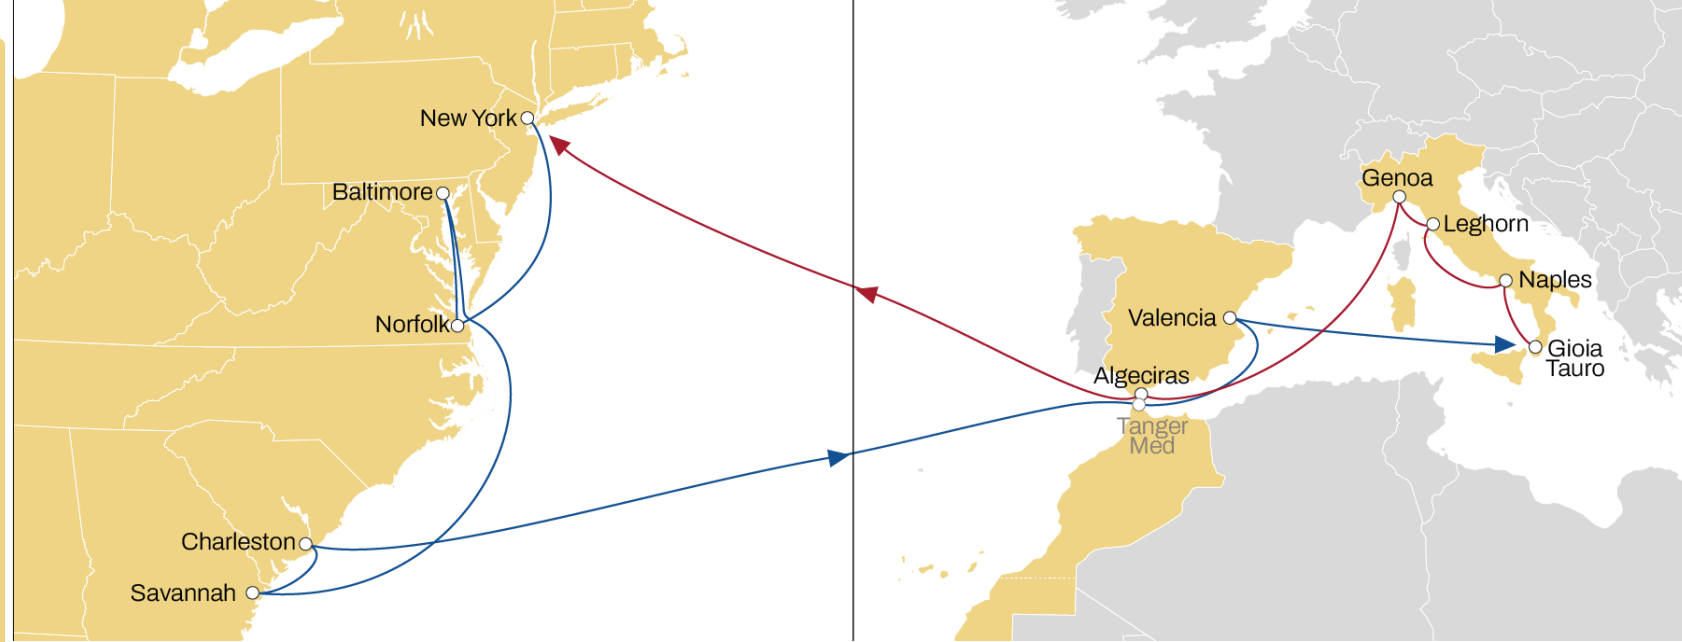

Transit Time	Arrival						
	Departure	New York	Boston	Philadelphia	Norfolk	Savannah	Port Everglades
TEKIRDAG		24	27	30	32	34	37
GEBZE		23	26	29	31	33	36
PIRAEUS		19	22	25	27	29	32
ALIAGA		20	23	26	28	30	33
HAIFA		17	20	23	25	27	30
FOR-SUR-MER		12	15	18	20	22	25
VALENCIA		10	13	16	18	20	23
SINES		7	10	13	15	17	20

MEDUSEC

WEST MED TO USA NATL

WESTBOUND

- Weekly sailings
- 7 vessels
- Faster transit time from Italy to USA East Coast
- Extensive Coverage with the exclusive Baltimore call from Mediterranean area

Transit Time	Arrival					
	Departure	New York	Norfolk	Baltimore	Savannah	Charleston
Gioia Tauro		21	24	25	28	30
Naples		18	21	22	25	27
Leghorn		15	18	19	22	24
Genoa		13	16	17	20	22
Algeciras		9	12	13	16	18

MEDGULF

WEST MED TO USA SOUTH & GULF

WESTBOUND

- Weekly sailings
- Full USA and Gulf and Mexico direct coverage from Italy, Spain and Portugal
- Offering Miami as first port call with the best transit time on the market

NEUATL3

NWC TO USA

WESTBOUND

- Weekly sailings
- 7 vessels
- Most competitive transit times from Germany to New York and Charleston with extensive Gulf coverage

Transit Time	Arrival					
	Departure	New York	Charleston	Altamira	New Orleans	Mobile
Antwerp		14	17	23	27	29
Rotterdam		12	15	21	25	27
Bremerhaven		10	13	19	23	25