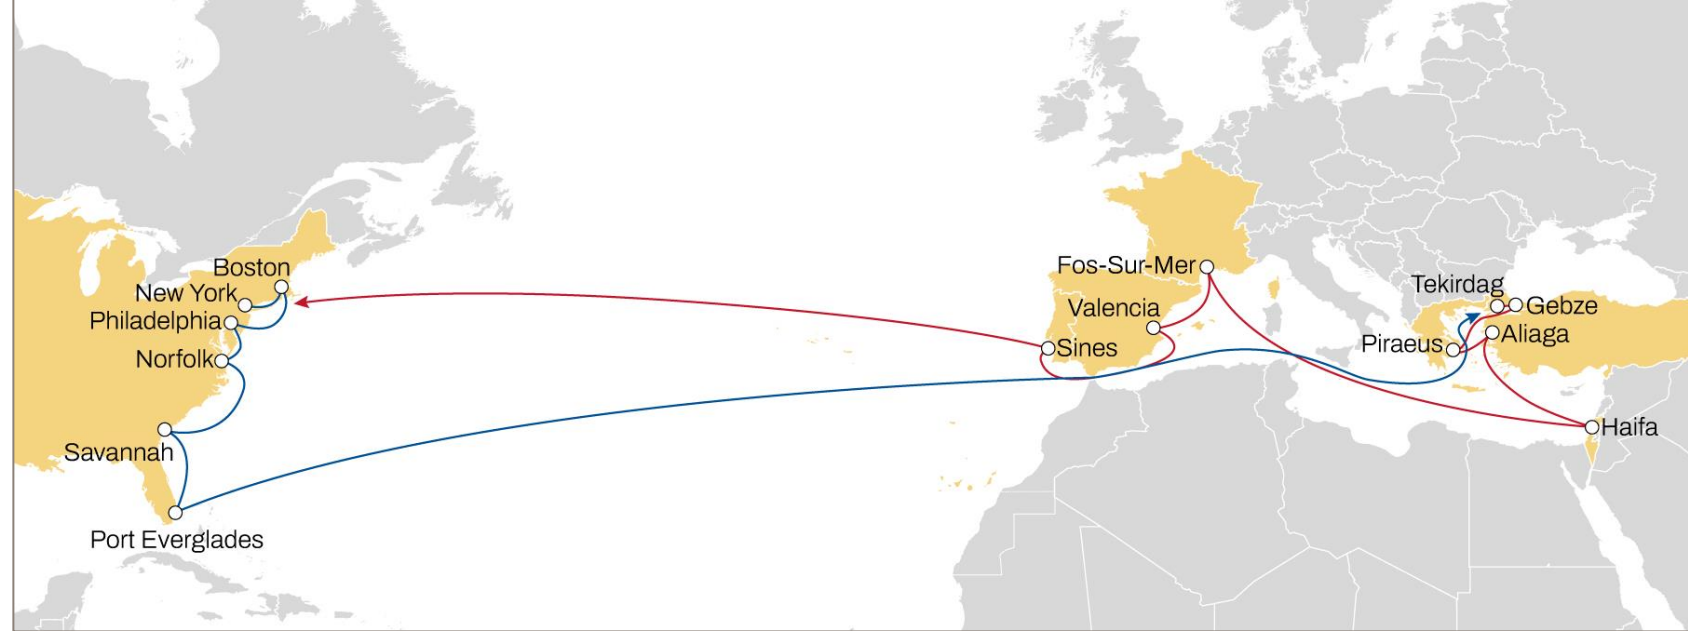

TRANSATLANTIC SERVICES EUROPE-USA

November 2024

External

EMUSA

TÜRKIYE/WMED TO USA EAST COAST

WESTBOUND

- Weekly sailings
- Extensive and exclusive network from Extensive and exclusive network from Fos-sur-Mer to USA East Coast
- Exclusive direct service from Valencia to USA East Coast

MEDUSEC

WEST MED TO USA NATL

WESTBOUND

- Weekly sailings
- 7 vessels
- Faster transit time from Italy to USA East Coast
- Extensive Coverage with the exclusive Baltimore call from Mediterranean area

Transit Time	Arrival					
	Departure	New York	Norfolk	Baltimore	Savannah	Charleston
Gioia Tauro		21	24	25	28	30
Naples		18	21	22	25	27
Leghorn		15	18	19	22	24
Genoa		13	16	17	20	22
Algeciras		9	12	13	16	18

MEDGULF

WEST MED TO USA SOUTH & GULF

WESTBOUND

- Weekly sailings
- Full USA and Gulf and Mexico direct coverage from Italy, Spain and Portugal
- Offering Miami as first port call with the best transit time on the market

NEUATL3

NWC TO USA

WESTBOUND

- Weekly sailings
- 7 vessels
- Most competitive transit times from Germany to New York and Charleston with extensive Gulf coverage

Transit Time	Arrival					
	Departure	New York	Charleston	Altamira	New Orleans	Mobile
Antwerp		14	17	23	27	29
Rotterdam		12	15	21	25	27
Bremerhaven		10	13	19	23	25