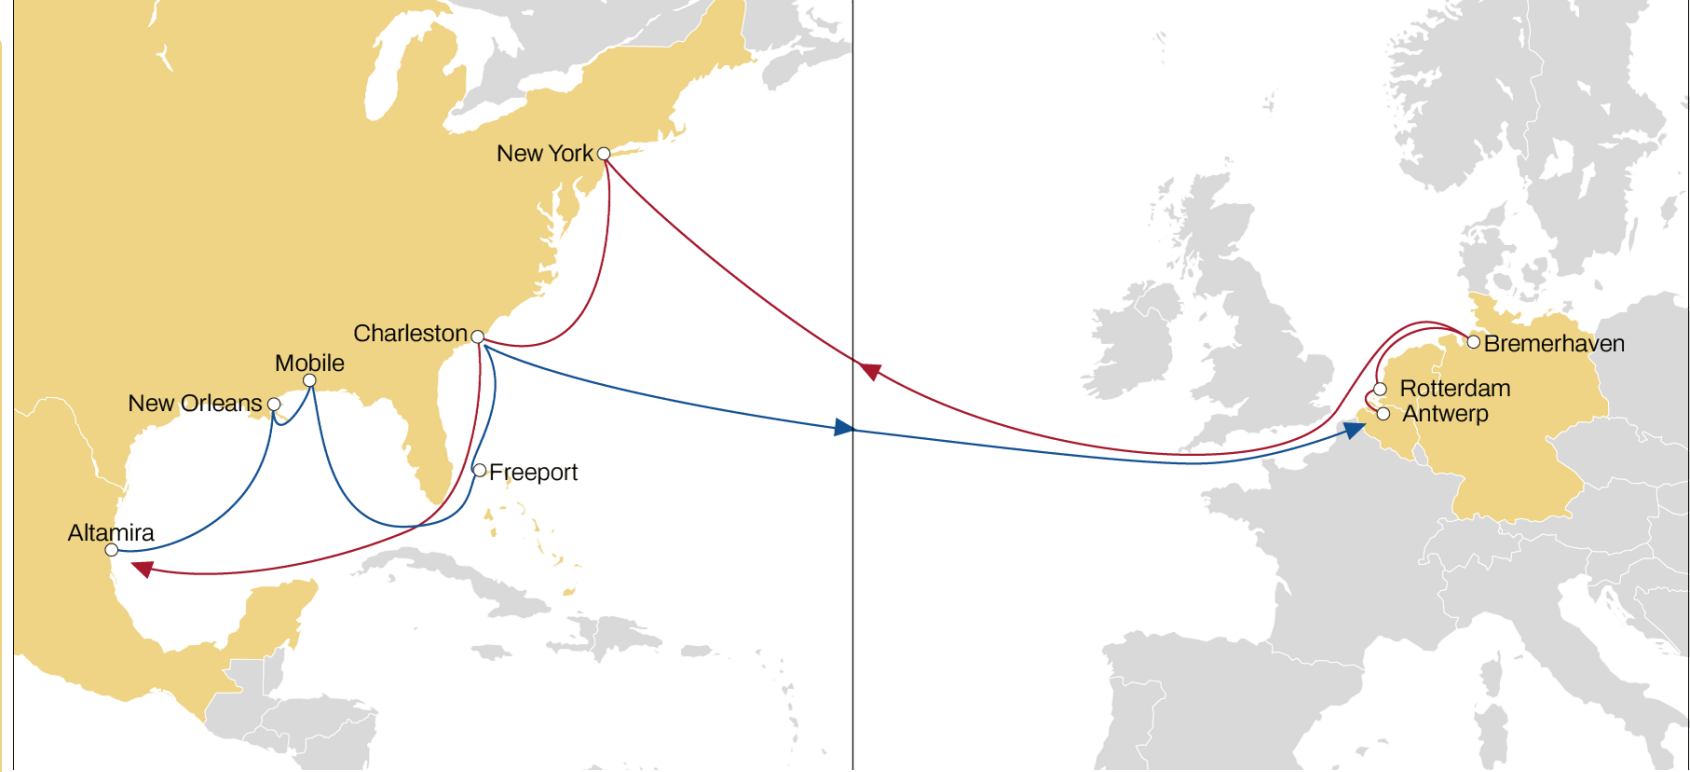

NORTH EUROPE TO USA AND ECUADOR ECUADOR - NWC - USA

WESTBOUND

- Weekly sailings
- Exclusive Philadelphia and Boston service from North Europe
- Felixstowe direct connection to Boston, New York, Philadelphia, Norfolk and Jacksonville

Transit Time	Arrival					
Departure	Boston	New York	Philadelphia	Norfolk	Jacksonville	Freeport
Antwerp	16	18	20	22	25	26
Rotterdam	15	17	19	21	24	25
Bremerhaven	13	15	17	20	22	24
Hamburg	12	14	16	19	21	23
Zeebrugge	11	13	15	17	20	21
Felixstowe	10	12	14	16	19	20
Le Havre	8	10	12	14	17	18

NEUATL2

NWC TO USA

WESTBOUND

- Weekly sailings
- Best connection and transit times from France (Le Havre) and Antwerp to New York

Transit Time	Arrival			
	New York	Norfolk	Baltimore	Savannah
Departure				
Bremerhaven	15	17	19	23
Antwerp	12	14	16	20
Le Havre	10	12	14	18

NEUATL3

NWC TO USA

WESTBOUND

- Weekly sailings
- 7 vessels
- Most competitive transit times from Germany to New York and Charleston with extensive Gulf coverage

Transit Time	Arrival					
	Departure	New York	Charleston	Altamira	New Orleans	Mobile
Antwerp		14	17	23	27	29
Rotterdam		12	15	21	25	27
Bremerhaven		10	13	19	23	25