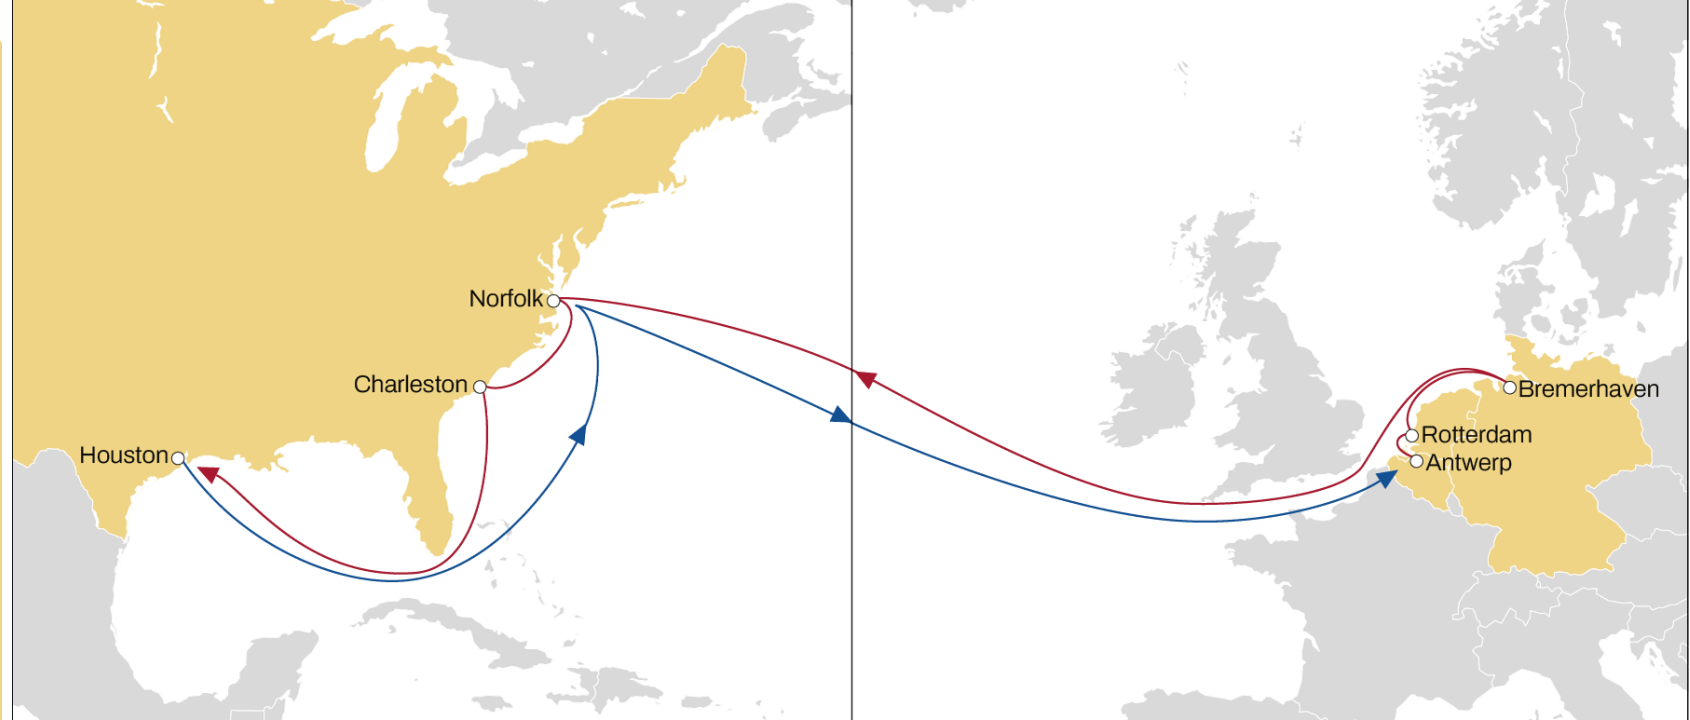

NORTH EUROPE TO USA AND ECUADOR ECUADOR - NWC - USA

WESTBOUND

- Weekly sailings
- Exclusive Philadelphia and Boston service from North Europe
- Felixstowe direct connection to Boston, New York, Philadelphia, Norfolk and Jacksonville

Transit Time	Arrival					
Departure	Boston	New York	Philadelphia	Norfolk	Jacksonville	Freeport
Antwerp	16	18	20	22	25	26
Rotterdam	15	17	19	21	24	25
Bremerhaven	13	15	17	20	22	24
Hamburg	12	14	16	19	21	23
Zeebrugge	11	13	15	17	20	21
Felixstowe	10	12	14	16	19	20
Le Havre	8	10	12	14	17	18

NEUATL1

NWC TO USA

WESTBOUND

- USA flag service
- Weekly sailings
- Faster transit times from Germany to Norfolk and Midwest

Transit Time	Arrival		
	Norfolk	Charleston	Houston
Departure			
Antwerp	15	17	23
Rotterdam	13	15	21
Bremerhaven	11	13	19

NEUATL2

NWC TO USA

WESTBOUND

- Weekly sailings
- Best connection and transit times from France (Le Havre) and Antwerp to New York

Transit Time	Arrival			
	New York	Norfolk	Baltimore	Savannah
Departure				
Bremerhaven	15	17	19	23
Antwerp	12	14	16	20
Le Havre	10	12	14	18