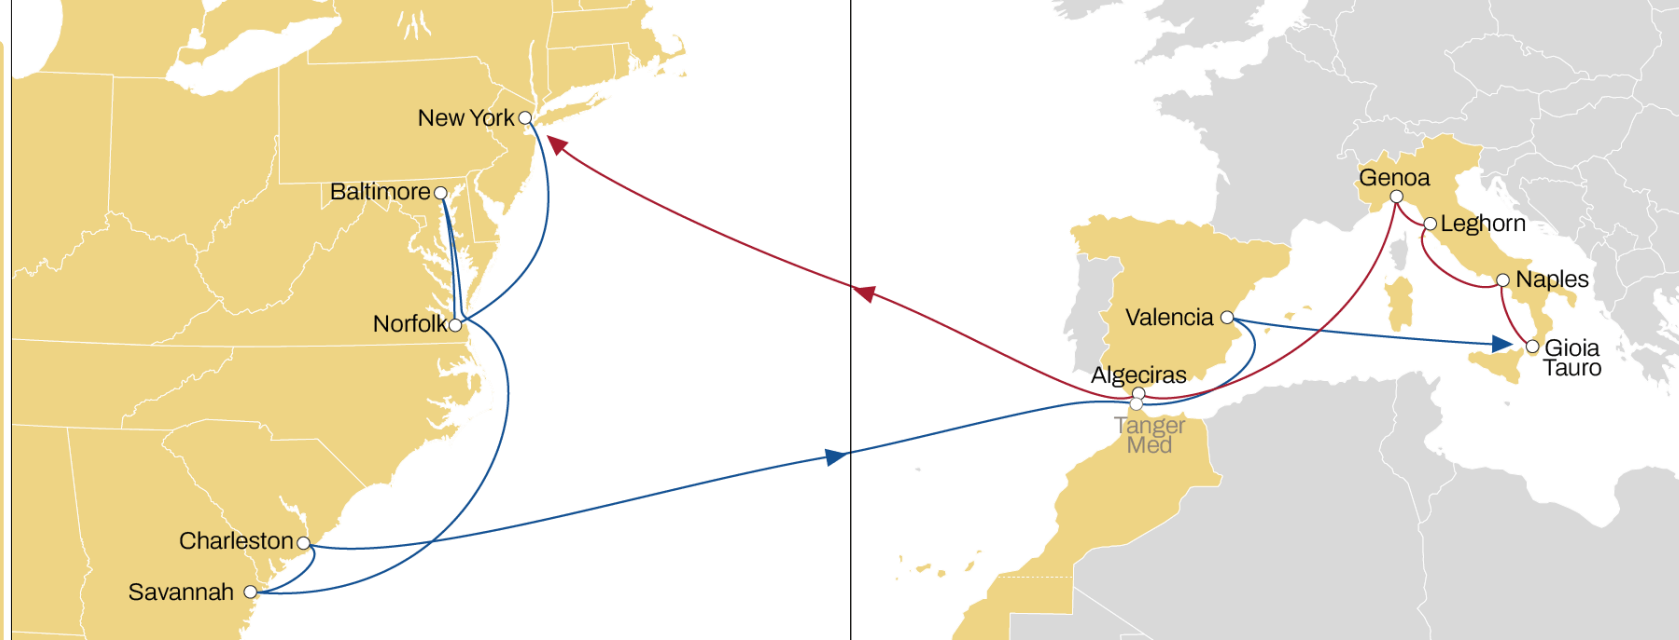

# TÜRKIYE/WMED TO USA EAST COAST

**WESTBOUND**

- MSC standalone service
- Weekly sailings
- Extensive and exclusive network from FOS TO USA East Coast
- Exclusive direct service from Barcelona and Valencia to USEC

Transit Time	Arrival			
	Boston	New York	Philadelphia	Savannah
Departure				
Tekirdag	24	26	29	32
Gebze	20	22	25	28
Aliaga	21	23	26	29
Haifa	18	20	23	26
FOS	13	15	18	21
Barcelona	12	14	17	20
Valencia	10	12	15	18
Sines	7	9	12	15

### WESTBOUND

- 2M VSA
- Weekly Sailings
- 7 Vessels
- Faster transit time from Italy to USA East coast
- Extensive Coverage with the exclusive Baltimore call from Med area

Transit Time	Arrival				
Departure	New York	Norfolk	Baltimore	Savannah	Charleston
<b>Gioia Tauro</b>	21	24	25	28	30
<b>Naples</b>	18	21	22	25	27
<b>Leghorn</b>	15	18	19	22	24
<b>Genoa</b>	13	16	17	20	22
<b>Algeciras</b>	9	12	13	16	18

## WEST MED TO NORTH AMERICA PACIFIC