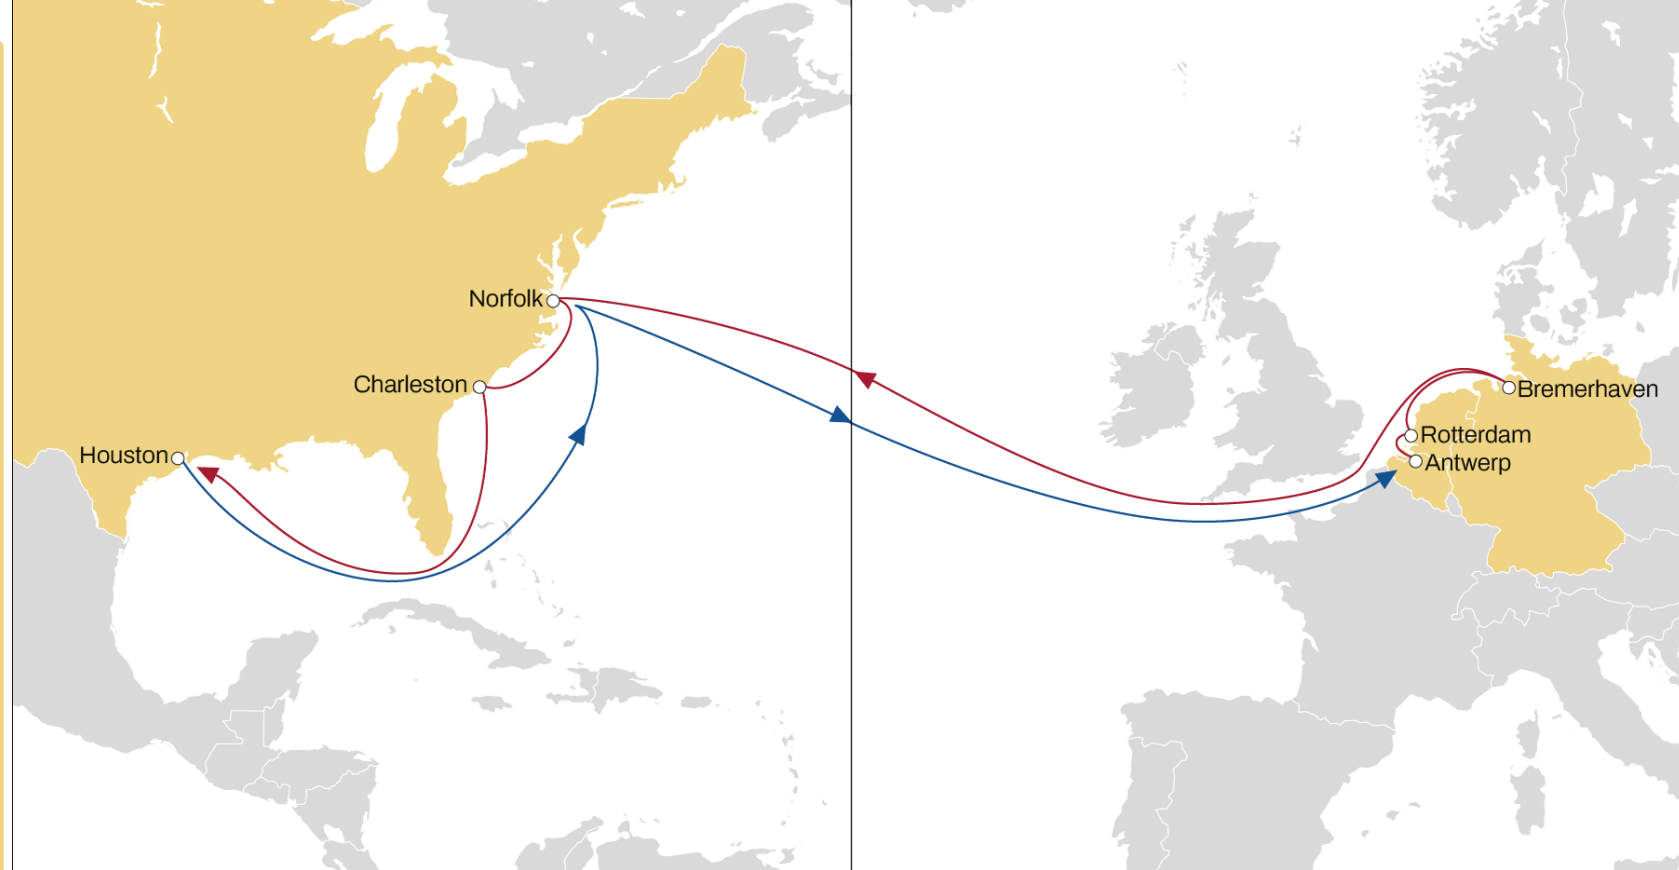

NEUATL1

NWC TO USA

WESTBOUND

- 2M VSA
- US flag service
- Weekly Sailings
- Faster transit times from Germany to Norfolk and Mid – West

Transit Time	Arrival		
	Norfolk	Charleston	Houston
Departure			
Antwerp	15	17	23
Rotterdam	13	15	21
Bremerhaven	11	13	19

Note: Transit times are indicative and subject to change, please visit [msc.com](https://www.msc.com)

© Copyright MSC Mediterranean Shipping Company SA

To ensure you have the latest version of our flyers, please [register online](#) to get the latest updates as soon as they're available.