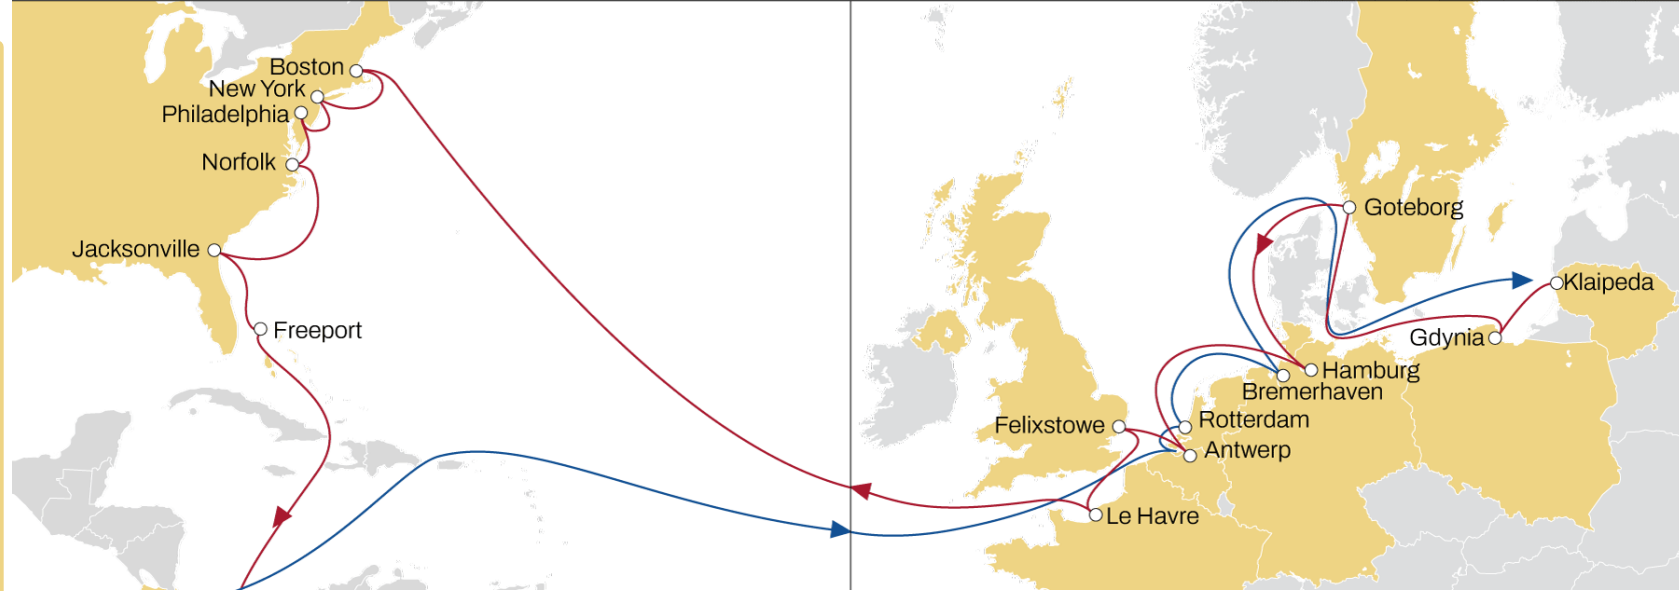

## WEST MED TO USA SOUTH & GULF

**WESTBOUND**

- 2M VSA
- Weekly Sailings
- Full US and Gulf & Mexico direct coverage from Italy, Spain & Portugal
- Offering Miami as first port call with the best transit time on the market

Transit Time	Arrival					
	Freeport	Miami	Veracruz	Altamira	Houston	New Orleans
Departure						
Gioia Tauro	25	26	30	26	35	39
Naples	22	23	27	29	32	36
La Spezia	19	20	24	26	29	33
Barcelona	18	19	23	25	28	39
Valencia	16	17	21	23	26	30
Algeciras	14	15	19	21	24	28
Sines	12	13	17	19	22	26

## NWC & SCAN BALTIC TO USA AND BAHAMAS

**WESTBOUND**

- MSC standalone service
- Weekly sailings
- Unique direct service from Scan Balt to US East coast
- Felixstowe direct connection to New York, Philadelphia, Norfolk & Jacksonville
- Exclusive Philadelphia & Boston service from NWC & Scan Balt area

### WESTBOUND

- 2M VSA
- Weekly Sailings
- 7 Vessels
  
- Most competitive transit time from Germany to New York & Charleston with extensive Gulf coverage

Transit Time	Arrival				
Departure	New York	Charleston	Altamira	New Orleans	Mobile
Antwerp	14	17	23	27	29
Rotterdam	12	15	21	25	27
Bremerhaven	10	13	19	23	25