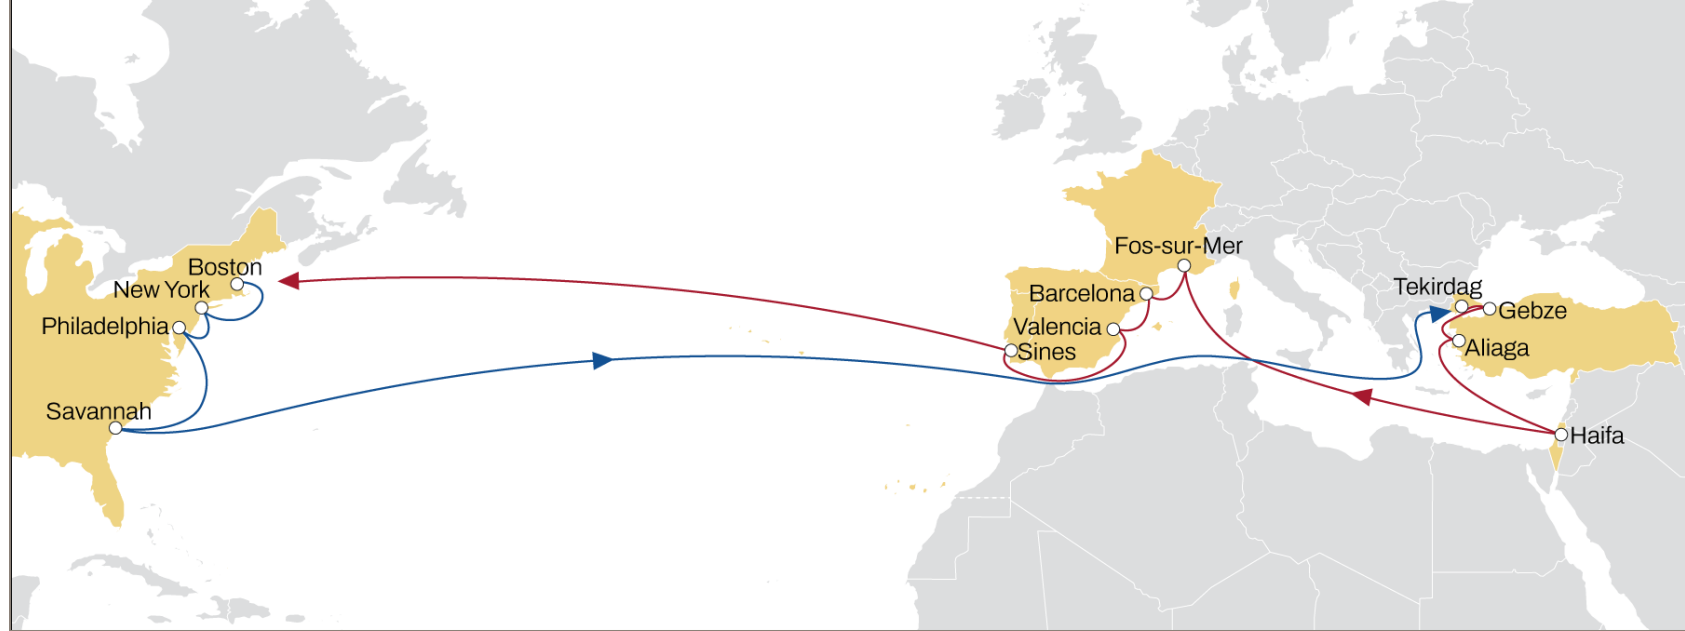

# TRANSATLANTIC SERVICES EUROPE-USA

June 2024

External

EMUSA

# TÜRKIYE/WMED TO USA EAST COAST

**WESTBOUND**

- MSC standalone service
- Weekly sailings
- Extensive and exclusive network from FOS TO USA East Coast
- Exclusive direct service from Barcelona and Valencia to USEC

### WESTBOUND

- 2M VSA
- Weekly Sailings
- 7 Vessels
- Faster transit time from Italy to USA East coast
- Extensive Coverage with the exclusive Baltimore call from Med area

Transit Time	Arrival				
Departure	New York	Norfolk	Baltimore	Savannah	Charleston
<b>Gioia Tauro</b>	21	24	25	28	30
<b>Naples</b>	18	21	22	25	27
<b>Leghorn</b>	15	18	19	22	24
<b>Genoa</b>	13	16	17	20	22
<b>Algeciras</b>	9	12	13	16	18

## WEST MED TO NORTH AMERICA PACIFIC