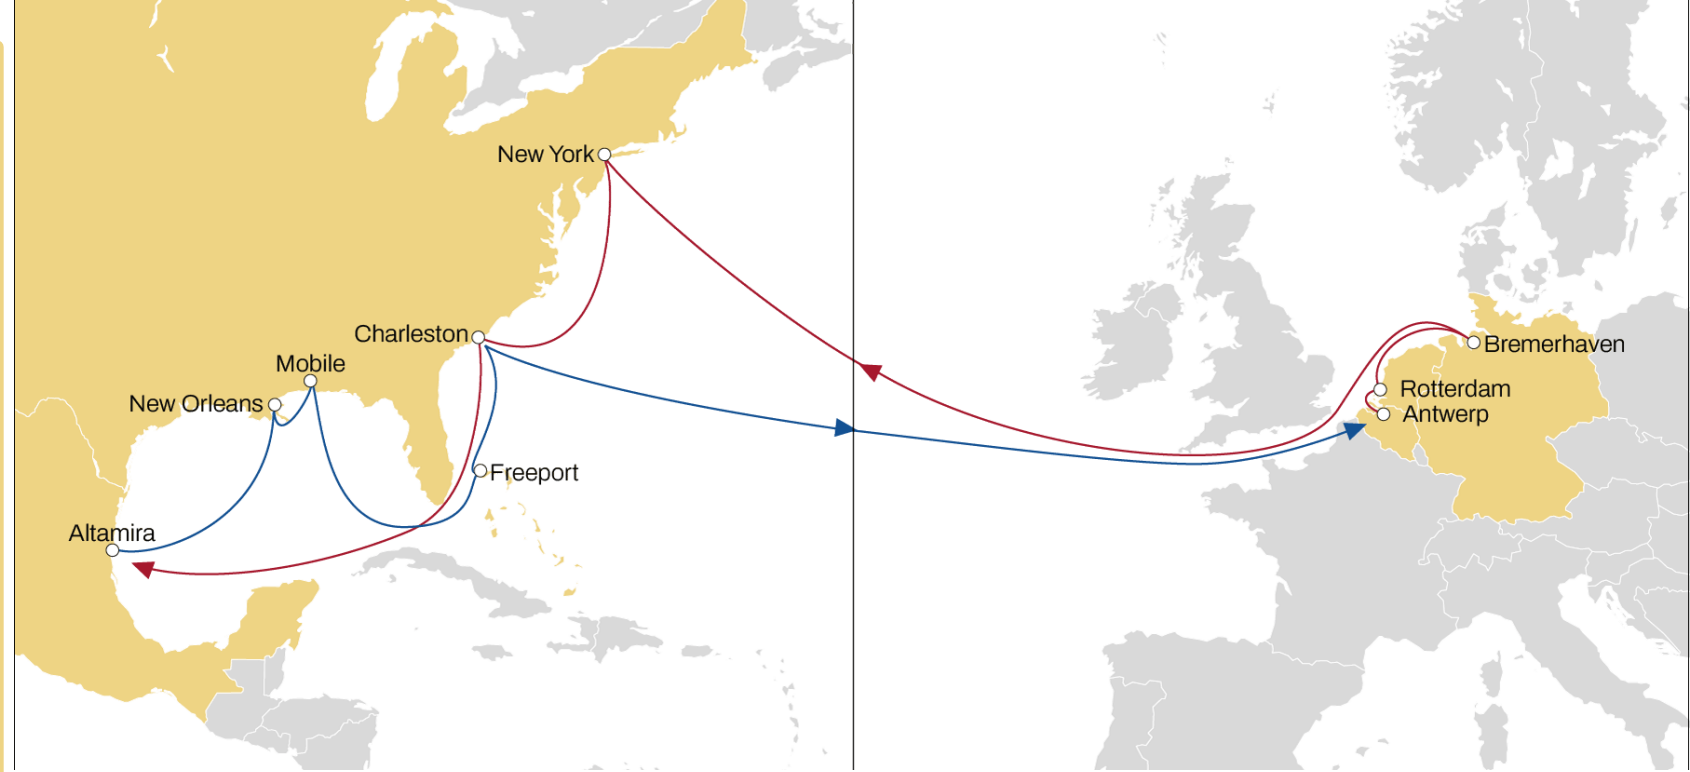

## NWC TO USA

### WESTBOUND

- 2M VSA
- Weekly Sailings
- Best connection and transit time from France (Le Havre) & Antwerp to New York

Transit Time	Arrival			
	Departure	New York	Norfolk	Baltimore
Bremerhaven	15	17	19	23
Antwerp	12	14	16	20
Le Havre	10	12	14	18

### WESTBOUND

- 2M VSA
- Weekly Sailings
- 7 Vessels
  
- Most competitive transit time from Germany to New York & Charleston with extensive Gulf coverage

Transit Time	Arrival				
Departure	New York	Charleston	Altamira	New Orleans	Mobile
Antwerp	14	17	23	27	29
Rotterdam	12	15	21	25	27
Bremerhaven	10	13	19	23	25