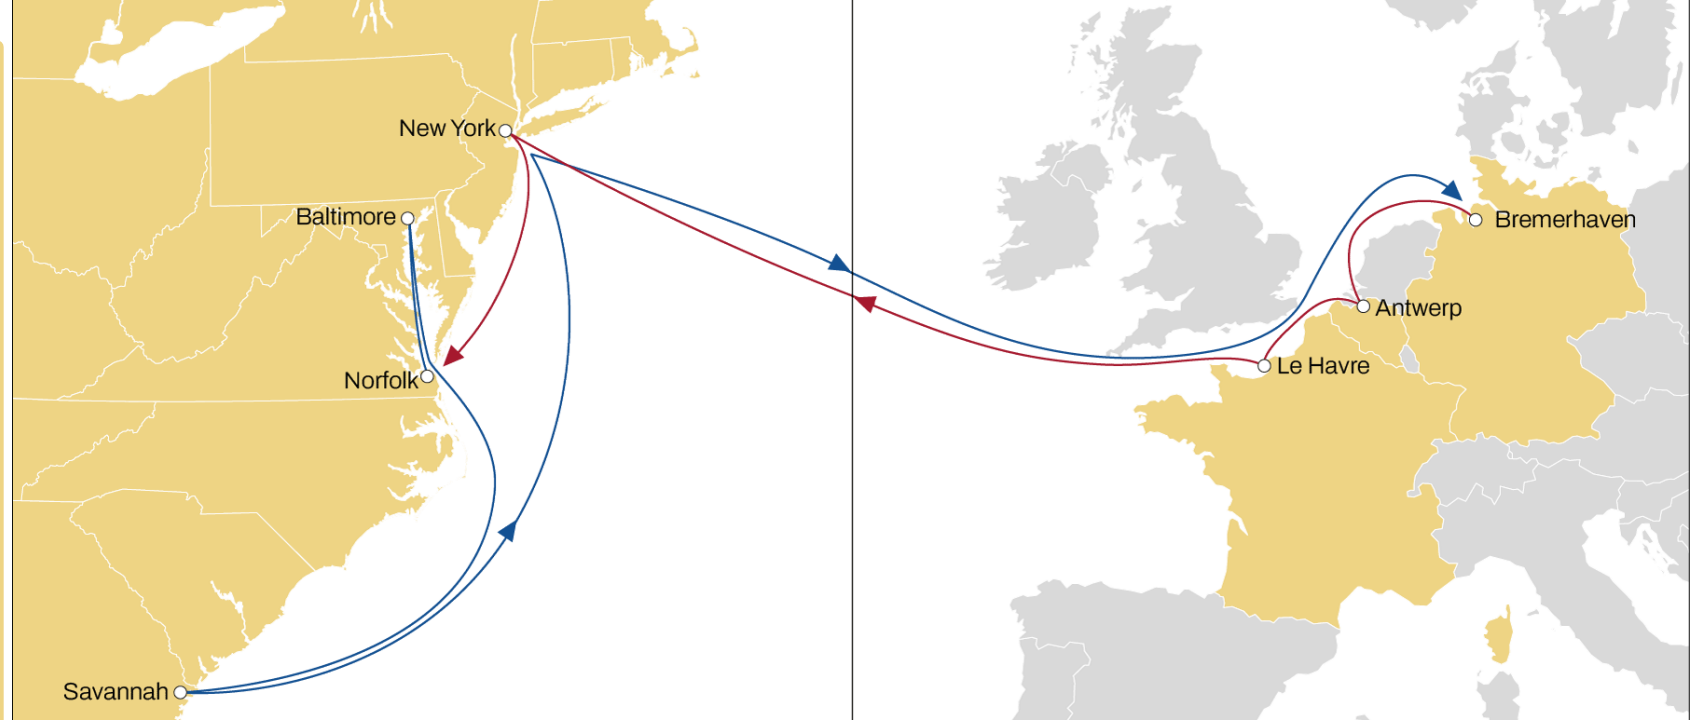

## NWC TO USA

### WESTBOUND

- 2M VSA
- US flag service
- Weekly Sailings
- Faster transit times from Germany to Norfolk and Mid – West

Transit Time	Arrival		
	Norfolk	Charleston	Houston
Departure			
Antwerp	15	17	23
Rotterdam	13	15	21
Bremerhaven	11	13	19

### WESTBOUND

- 2M VSA
- Weekly Sailings
- Best connection and transit time from France (Le Havre) & Antwerp to New York

Transit Time	Arrival			
	Departure	New York	Norfolk	Baltimore
Bremerhaven	15	17	19	23
Antwerp	12	14	16	20
Le Havre	10	12	14	18