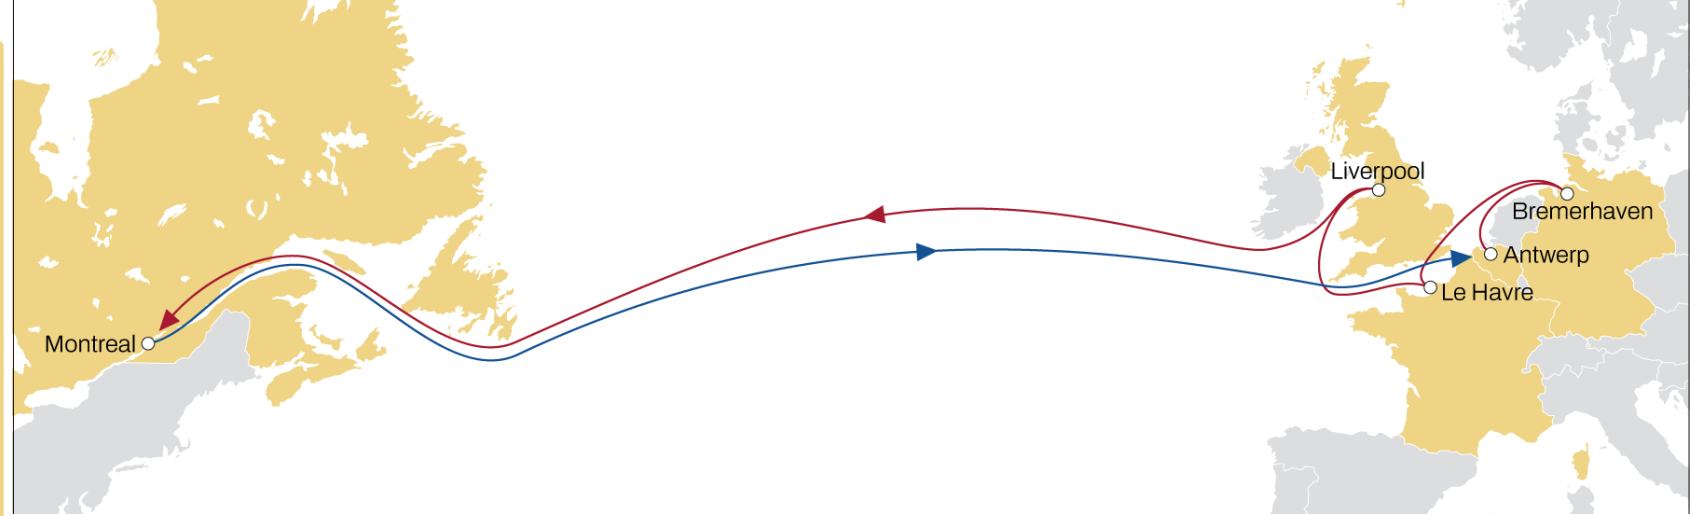

TRANSATLANTIC SERVICES EUROPE-CANADA

June 2024

External

CALIFORNIA EXPRESS

EUROPE TO CANADA

WESTBOUND

- MSC Standalone Service
- Weekly Sailings
- Exclusive all water service from Med to Canada West Coast

Transit Time	Arrival
Departure	Vancouver
Gioia Tauro	52
Civitavecchia	49
Fos-sur-Mer	46
La Spezia	43
Barcelona	41
Valencia	39
Sines	35

MED TO CANADIAN SERVICE

ITALY, SPAIN & PORTUGAL TO CANADA

WESTBOUND

- MSC standalone service
- Weekly sailings
- Market leading service ex Italy, Spain and Portugal to Canada

Transit Time	Arrival	
	Halifax	Montreal
Departure		
Gioia Tauro	22	25
Naples	19	22
Leghorn	18	21
Genoa	16	19
Valencia	13	16
Sines	10	13

CANADA EXPRESS

NORTH EUROPE TO CANADA

WESTBOUND

- MSC standalone service
- Weekly sailings
- Exclusive connection ex London Gateway to Montreal

Transit Time	Arrival
Departure	Montreal
London Gateway	11
Antwerp	10
Le Havre	8

MONTREAL EXPRESS 1

NWC TO CANADA

WESTBOUND

- Weekly Sailings
- NWC to Montreal extensive coverage service
- Liverpool and Le Havre to Montreal faster connection

Transit Time	Arrival
Departure	Montreal
Antwerp	15
Bremerhaven	13
Le Havre	11
Liverpool	9