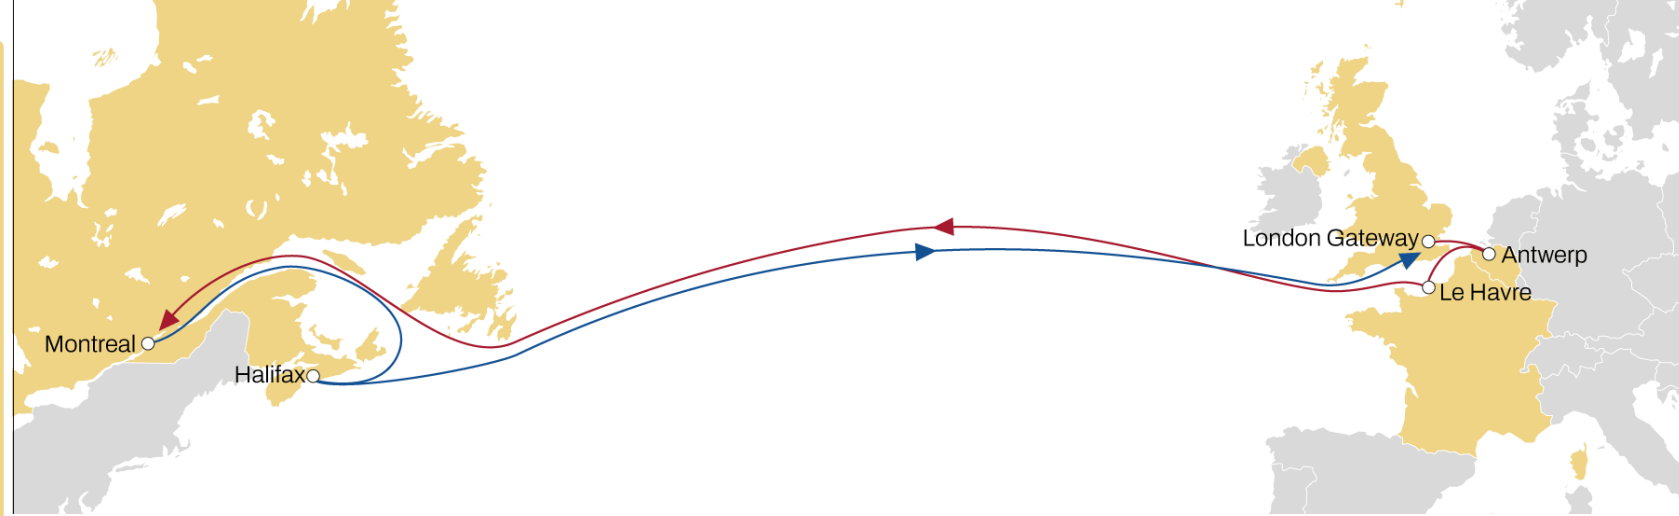

TRANSATLANTIC SERVICES EUROPE-CANADA

June 2024

External

CALIFORNIA EXPRESS

EUROPE TO CANADA

WESTBOUND

- MSC Standalone Service
- Weekly Sailings
- Exclusive all water service from Med to Canada West Coast

Transit Time	Arrival
Departure	Vancouver
Gioia Tauro	52
Civitavecchia	49
Fos-sur-Mer	46
La Spezia	43
Barcelona	41
Valencia	39
Sines	35

MED TO CANADIAN SERVICE

ITALY, SPAIN & PORTUGAL TO CANADA

WESTBOUND

- MSC standalone service
- Weekly sailings
- Market leading service ex Italy, Spain and Portugal to Canada

Transit Time	Arrival	
	Halifax	Montreal
Departure		
Gioia Tauro	22	25
Naples	19	22
Leghorn	18	21
Genoa	16	19
Valencia	13	16
Sines	10	13

CANADA EXPRESS

NORTH EUROPE TO CANADA

WESTBOUND

- MSC standalone service
- Weekly sailings
- Exclusive connection ex London Gateway to Montreal

Transit Time	Arrival
Departure	Montreal
London Gateway	11
Antwerp	10
Le Havre	8

MONTREAL EXPRESS 1

NWC TO CANADA

WESTBOUND

- Weekly Sailings
- NWC to Montreal extensive coverage service
- Liverpool and Le Havre to Montreal faster connection

Transit Time	Arrival
Departure	Montreal
Antwerp	15
Bremerhaven	13
Le Havre	11
Liverpool	9