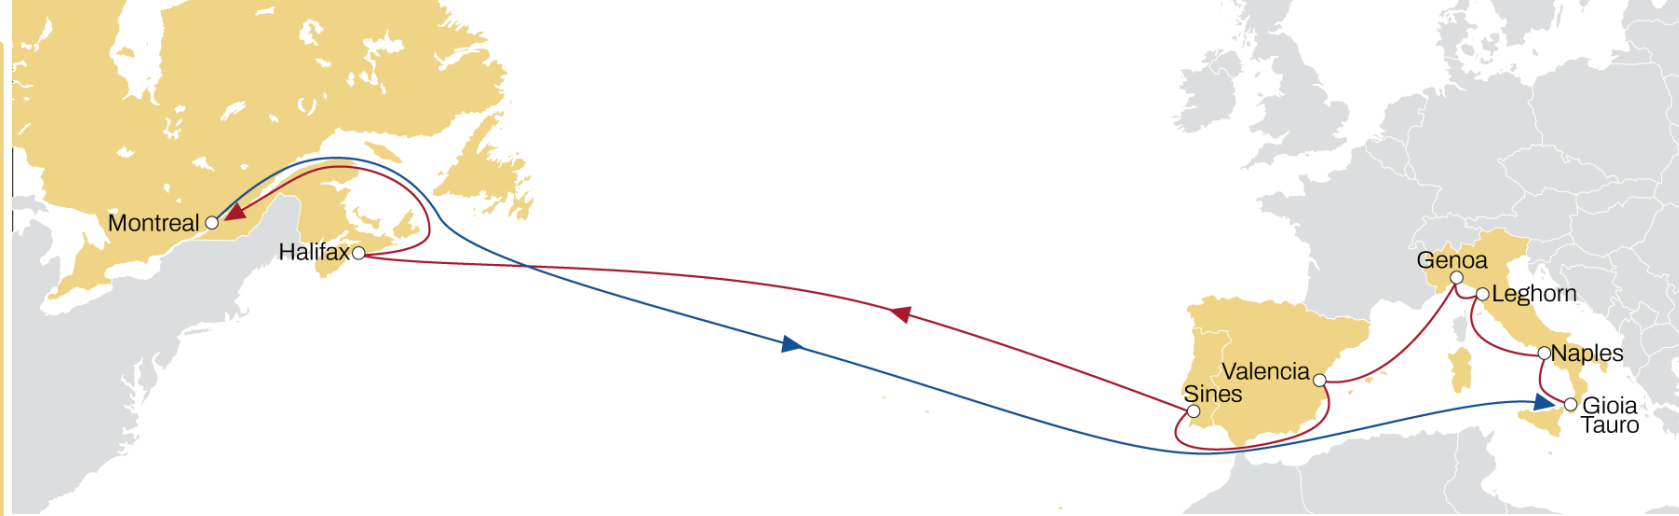

TRANSATLANTIC SERVICES EUROPE-CANADA

June 2024

External

CALIFORNIA EXPRESS

EUROPE TO CANADA

WESTBOUND

- MSC Standalone Service
- Weekly Sailings
- Exclusive all water service from Med to Canada West Coast

Transit Time	Arrival
Departure	Vancouver
Gioia Tauro	52
Civitavecchia	49
Fos-sur-Mer	46
La Spezia	43
Barcelona	41
Valencia	39
Sines	35

MED TO CANADIAN SERVICE

ITALY, SPAIN & PORTUGAL TO CANADA

WESTBOUND

- MSC standalone service
- Weekly sailings
- Market leading service ex Italy, Spain and Portugal to Canada

Transit Time	Arrival	
	Halifax	Montreal
Departure		
Gioia Tauro	22	25
Naples	19	22
Leghorn	18	21
Genoa	16	19
Valencia	13	16
Sines	10	13

CANADA EXPRESS

NORTH EUROPE TO CANADA

WESTBOUND

- MSC standalone service
- Weekly sailings
- Exclusive connection ex London Gateway to Montreal

Transit Time	Arrival
Departure	Montreal
London Gateway	11
Antwerp	10
Le Havre	8

MONTREAL EXPRESS 1

NWC TO CANADA

WESTBOUND

- Weekly Sailings
- NWC to Montreal extensive coverage service
- Liverpool and Le Havre to Montreal faster connection

Transit Time	Arrival
Departure	Montreal
Antwerp	15
Bremerhaven	13
Le Havre	11
Liverpool	9