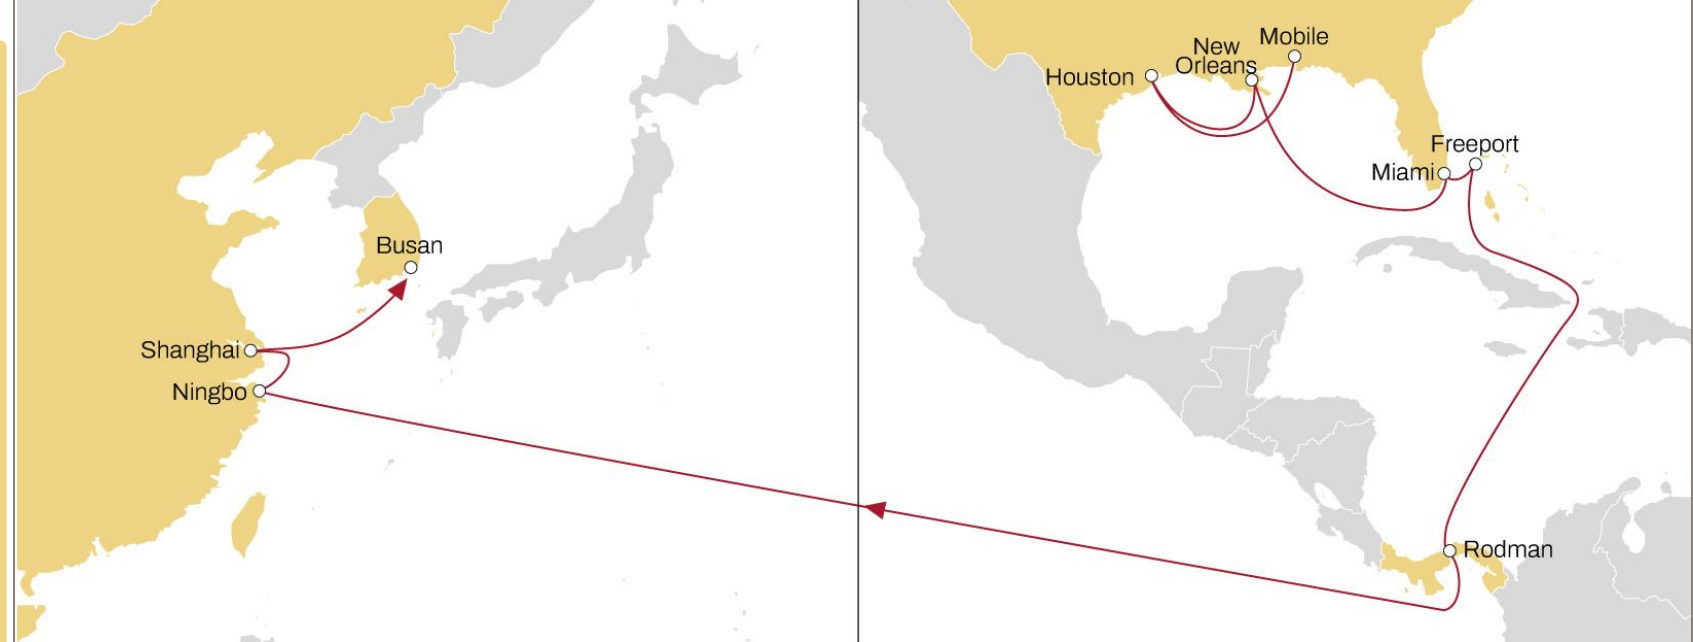

	BUSAN	QINGDAO	SHANGHAI	NINGBO
NEW YORK	34	38	40	42
NORFOLK	31	35	37	39
BALTIMORE	28	32	34	36

USA EAST COAST TO ASIA

AMBERJACK

WESTBOUND

- **Fast transit times** from the South Atlantic (via Panama) to South and Central China
- **Direct service** from Kingston to North and Central China

VIA SUEZ

	SINGAPORE	VUNG TAU	HAIPHONG	YANTIAN
CHARLESTON	38	41	44	46
SAVANNAH	36	39	42	45
JACKSONVILLE	35	38	41	43
NEW YORK	32	35	38	40
BALTIMORE	29	32	35	37

USA EAST COAST TO ASIA

LONE STAR

WESTBOUND

- **Direct connections** from US Gulf to Central China
- **Fast transit times** from Caribbean (via Freeport) and Central America (via Rodman) to Central China

	NINGBO	SHANGHAI	BUSAN
MOBILE	43	46	49
HOUSTON	40	42	45
NEW ORLEANS	36	39	42
MIAMI	33	35	38
FREEPORT	31	34	37
RODMAN	26	29	32

USA EAST COAST TO ASIA

PELICAN

EASTBOUND

- **Dedicated service** from US Gulf to South China and South Korea
- **Direct connection** from US Gulf to Vung Tau

VIA SUEZ

	VUNG TAU	XIAMEN	YANTIAN	BUSAN
HOUSTON	43	48	51	55
MOBILE	39	44	47	51
TAMPA	37	41	44	48
MIAMI	32	37	40	44