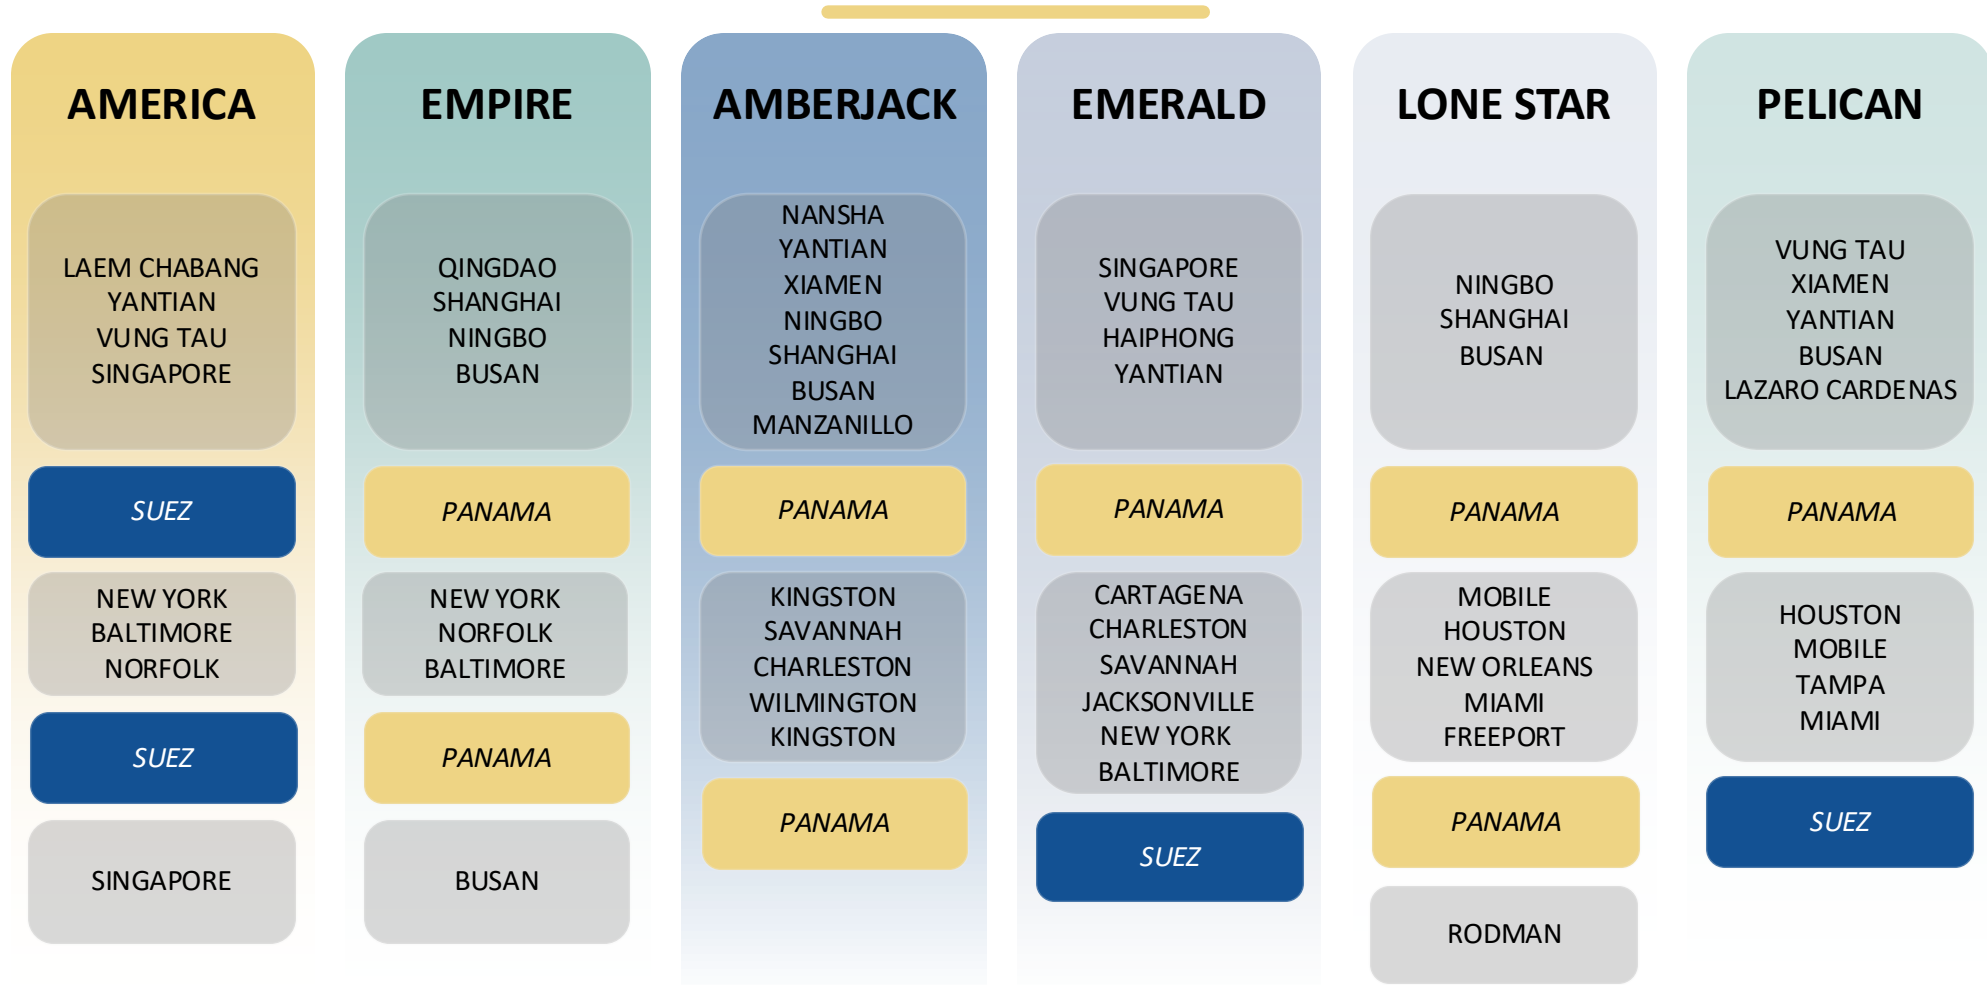

ASIA - USA EAST COAST 2025

NETWORK VIA SUEZ

ASIA - NORTH AMERICA EAST COAST 2025

ALL SERVICES OVERVIEW – VIA SUEZ

ASIA TO USA EAST COAST

ASIA TO USA EAST COAST

AMERICA

WESTBOUND

VIA SUEZ

	SINGAPORE	VUNG TAU	HAIPHONG	YANTIAN
CHARLESTON	38	41	44	46
SAVANNAH	36	39	42	45
JACKSONVILLE	35	38	41	43
NEW YORK	32	35	38	40
BALTIMORE	29	32	35	37

USA EAST COAST TO ASIA

LONE STAR

WESTBOUND

- **Direct connections** from US Gulf to Central China
- **Fast transit times** from Caribbean (via Freeport) and Central America (via Rodman) to Central China

	NINGBO	SHANGHAI	BUSAN
MOBILE	43	46	49
HOUSTON	40	42	45
NEW ORLEANS	36	39	42
MIAMI	33	35	38
FREEPORT	31	34	37
RODMAN	26	29	32

USA EAST COAST TO ASIA

PELICAN

EASTBOUND

- **Dedicated service** from US Gulf to South China and South Korea
- **Direct connection** from US Gulf to Vung Tau

VIA SUEZ

	VUNG TAU	XIAMEN	YANTIAN	BUSAN
HOUSTON	43	48	51	55
MOBILE	39	44	47	51
TAMPA	37	41	44	48
MIAMI	32	37	40	44