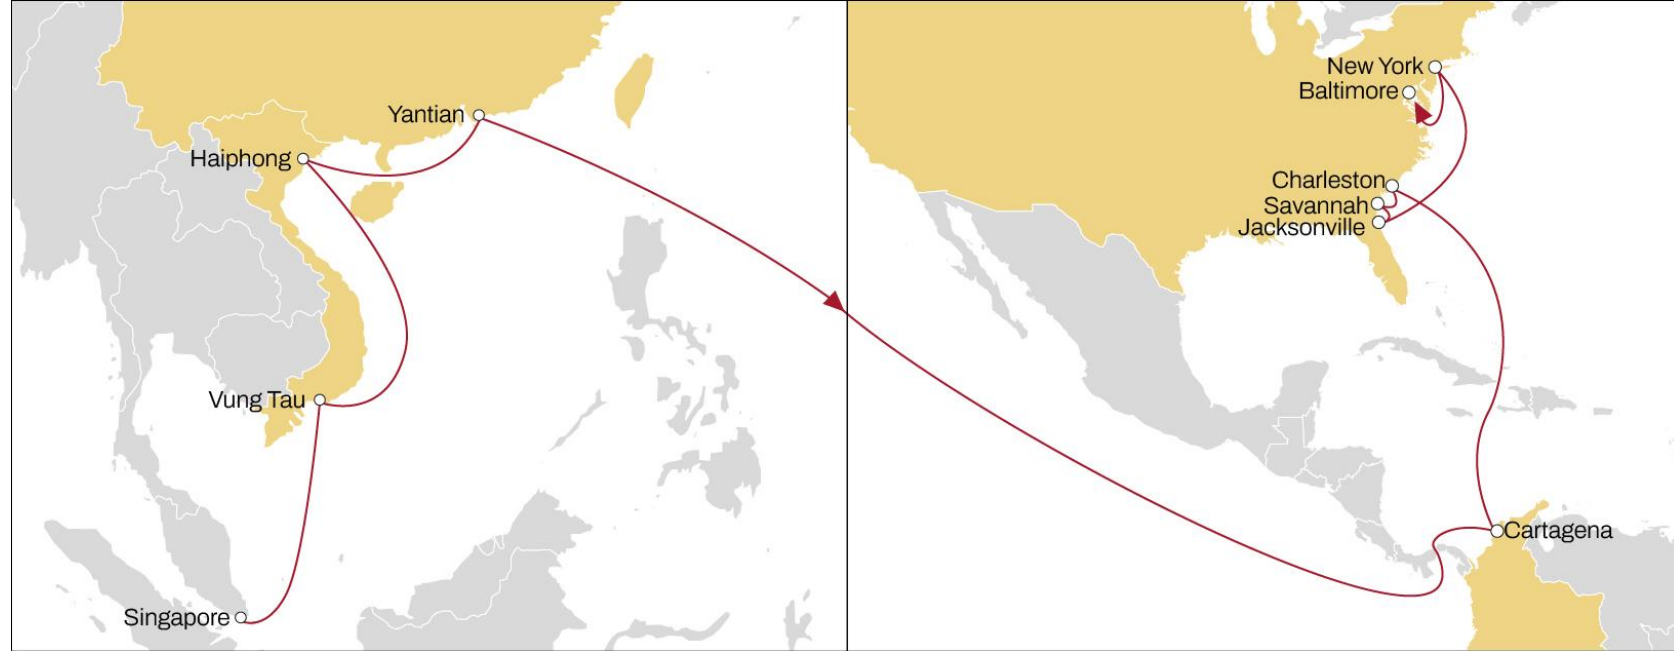

ASIA TO USA EAST COAST

AMBERJACK

EASTBOUND

- **Extensive coverage** of China main ports to the South Atlantic region
- **Alternative service** to the Asian markets into Mexico West Coast with direct call in Manzanillo

	MANZANILLO	KINGSTON	SAVANNAH	CHARLESTON	WILMINGTON
NANSHA	25	33	37	39	41
YANTIAN	24	32	36	38	40
XIAMEN	22	30	34	36	38
NINGBO	20	27	31	34	36
SHANGHAI	18	26	30	32	34
BUSAN	15	23	27	30	32

ASIA TO USA EAST COAST

EMERALD

EASTBOUND

- **Direct service** from Vung Tau and Haiphong
- **Fast** transit time into Cartagena
- **Comprehensive** US East Coast coverage

	CARTAGENA	CHARLESTON	SAVANNAH	JACKSONVILLE	NEW YORK	BALTIMORE
SINGAPORE	32	36	38	40	43	45
VUNG TAU	29	34	35	37	40	42
HAIPHONG	26	31	32	34	37	39
YANTIAN	23	28	29	31	35	37

VIA SUEZ

	SINGAPORE	VUNG TAU	HAIPHONG	YANTIAN
CHARLESTON	38	41	44	46
SAVANNAH	36	39	42	45
JACKSONVILLE	35	38	41	43
NEW YORK	32	35	38	40
BALTIMORE	29	32	35	37

USA EAST COAST TO ASIA

LONE STAR

WESTBOUND

- **Direct connections** from US Gulf to Central China
- **Fast transit times** from Caribbean (via Freeport) and Central America (via Rodman) to Central China