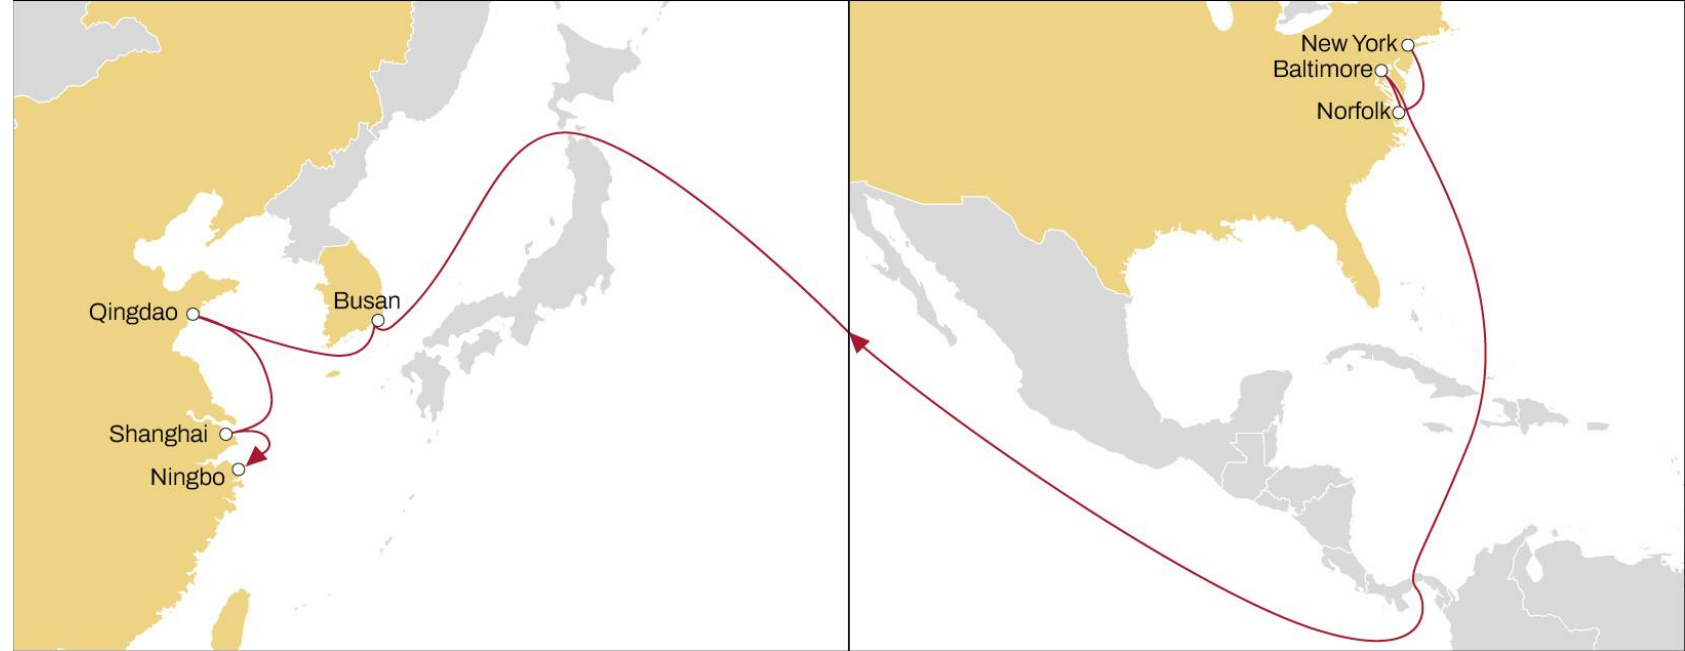

US EAST COAST TO ASIA

USA EAST COAST TO ASIA

AMERICA

EASTBOUND

- **Efficient connections** from US East Coast via Singapore to Southeast Asian markets
- **Direct connection** to Laem Chabang
- **Direction connection** from US East Coast to South China market

VIA SUEZ

	SINGAPORE	LAEM CHABANG	YANTIAN	VUNG TAU
NEW YORK	36	40	46	50
BALTIMORE	32	37	43	46
NORFOLK	29	33	39	43

USA EAST COAST TO ASIA

EMPIRE

WESTBOUND

- **Direct connection** from US East Coast to South Korea
- **Efficient connections** to Japan via Busan
- **Comprehensive coverage** from US East Coast to Central and North China

	BUSAN	QINGDAO	SHANGHAI	NINGBO
NEW YORK	34	38	40	42
NORFOLK	31	35	37	39
BALTIMORE	28	32	34	36

USA EAST COAST TO ASIA

AMBERJACK

WESTBOUND

- **Fast transit times** from the South Atlantic (via Panama) to South and Central China
- **Direct service** from Kingston to North and Central China

VIA SUEZ

	SINGAPORE	VUNG TAU	HAIPHONG	YANTIAN
CHARLESTON	38	41	44	46
SAVANNAH	36	39	42	45
JACKSONVILLE	35	38	41	43
NEW YORK	32	35	38	40
BALTIMORE	29	32	35	37

USA EAST COAST TO ASIA

LONE STAR

WESTBOUND

- **Direct connections** from US Gulf to Central China
- **Fast transit times** from Caribbean (via Freeport) and Central America (via Rodman) to Central China