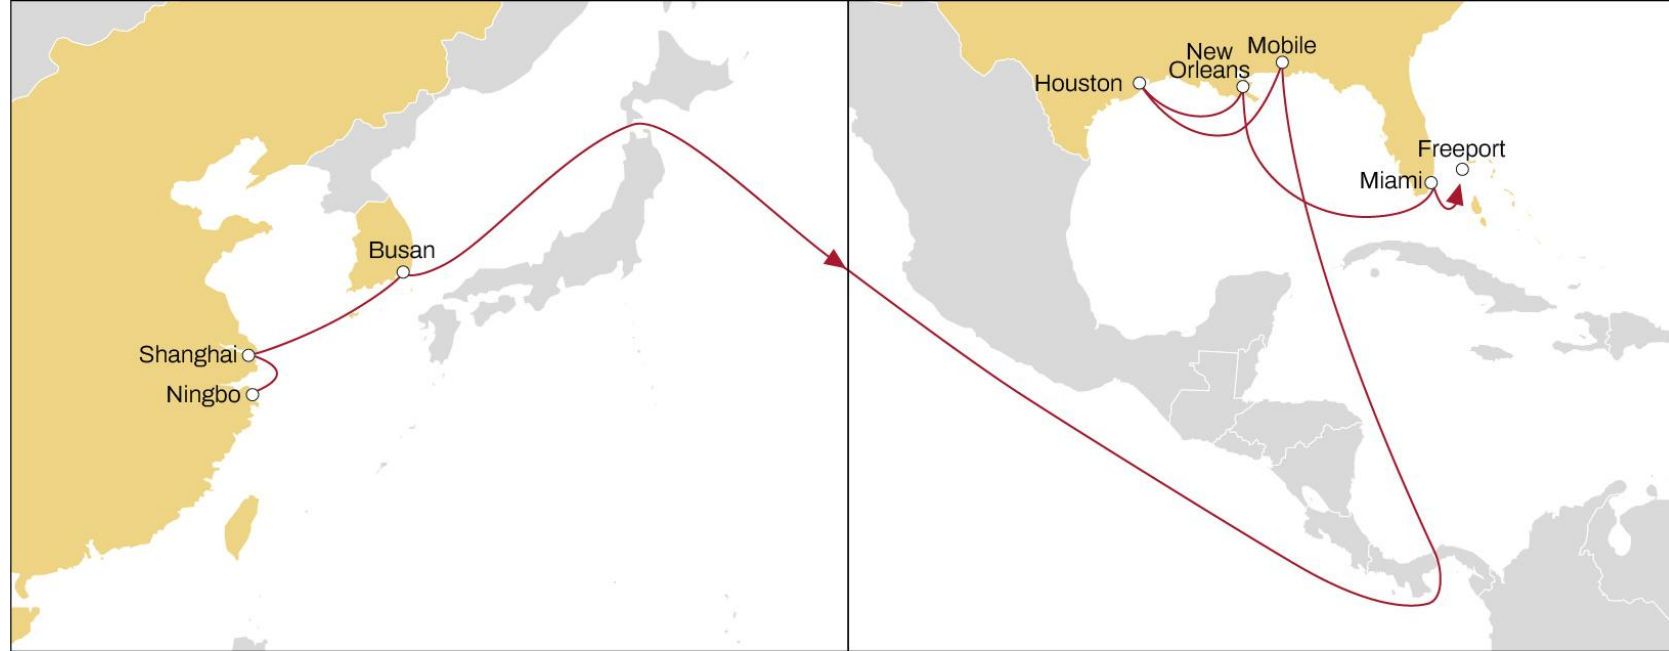

EMERALD

EASTBOUND

- **Direct service** from Vung Tau and Haiphong
- **Fast** transit time into Cartagena
- **Comprehensive** US East Coast coverage

	CARTAGENA	CHARLESTON	SAVANNAH	JACKSONVILLE	NEW YORK	BALTIMORE
SINGAPORE	32	36	38	40	43	45
VUNG TAU	29	34	35	37	40	42
HAIPHONG	26	31	32	34	37	39
YANTIAN	23	28	29	31	35	37

ASIA TO USA EAST COAST

LONE STAR

EASTBOUND

- **Comprehensive coverage** of the US Gulf region
- **Swift connection** from the Chinese and Japanese outports via Busan

	MOBILE	HOUSTON	NEW ORLEANS	MIAMI	FREEPORT
NINGBO	31	34	38	42	44
SHANGHAI	28	32	36	39	41
BUSAN	25	29	33	36	38

US EAST COAST TO ASIA

USA EAST COAST TO ASIA

AMERICA

EASTBOUND

- **Efficient connections** from US East Coast via Singapore to Southeast Asian markets
- **Direct connection** to Laem Chabang
- **Direction connection** from US East Coast to South China market

VIA SUEZ

	SINGAPORE	VUNG TAU	HAIPHONG	YANTIAN
CHARLESTON	38	41	44	46
SAVANNAH	36	39	42	45
JACKSONVILLE	35	38	41	43
NEW YORK	32	35	38	40
BALTIMORE	29	32	35	37

USA EAST COAST TO ASIA

LONE STAR

WESTBOUND

- **Direct connections** from US Gulf to Central China
- **Fast transit times** from Caribbean (via Freeport) and Central America (via Rodman) to Central China