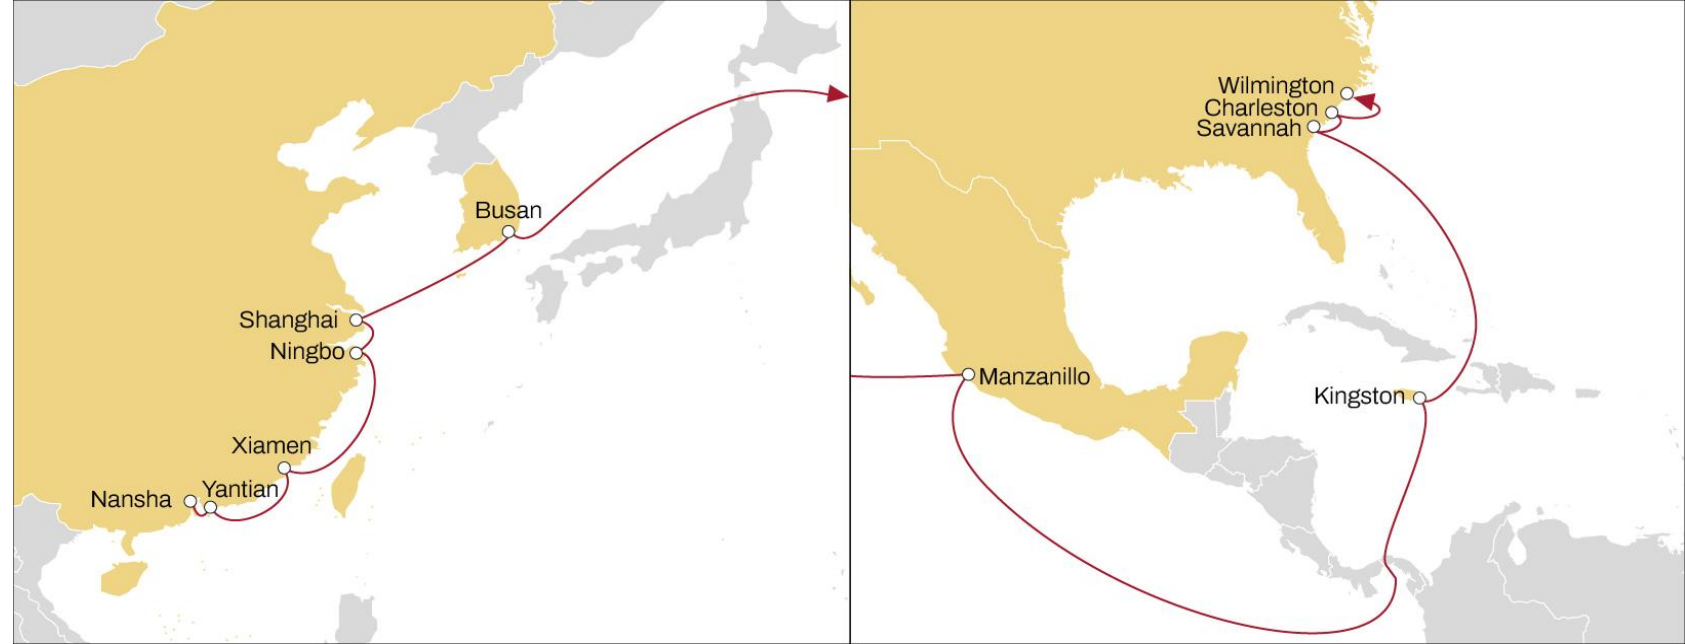

ASIA TO USA EAST COAST

EMPIRE

EASTBOUND

- **Fast connection** from North and Central China to North Atlantic ports
- **Efficient** feeder connections from North and Southeast Asia outports via Busan

	NEW YORK	NORFOLK	BALTIMORE
QINGDAO	36	39	42
SHANGHAI	33	37	39
NINGBO	31	35	37
BUSAN	29	32	35

ASIA TO USA EAST COAST

AMBERJACK

EASTBOUND

- **Extensive coverage** of China main ports to the South Atlantic region
- **Alternative service** to the Asian markets into Mexico West Coast with direct call in Manzanillo

VIA SUEZ

	SINGAPORE	VUNG TAU	HAIPHONG	YANTIAN
CHARLESTON	38	41	44	46
SAVANNAH	36	39	42	45
JACKSONVILLE	35	38	41	43
NEW YORK	32	35	38	40
BALTIMORE	29	32	35	37

USA EAST COAST TO ASIA

LONE STAR

WESTBOUND

- **Direct connections** from US Gulf to Central China
- **Fast transit times** from Caribbean (via Freeport) and Central America (via Rodman) to Central China

	NINGBO	SHANGHAI	BUSAN
MOBILE	43	46	49
HOUSTON	40	42	45
NEW ORLEANS	36	39	42
MIAMI	33	35	38
FREEPORT	31	34	37
RODMAN	26	29	32

USA EAST COAST TO ASIA

PELICAN

EASTBOUND

- **Dedicated service** from US Gulf to South China and South Korea
- **Direct connection** from US Gulf to Vung Tau