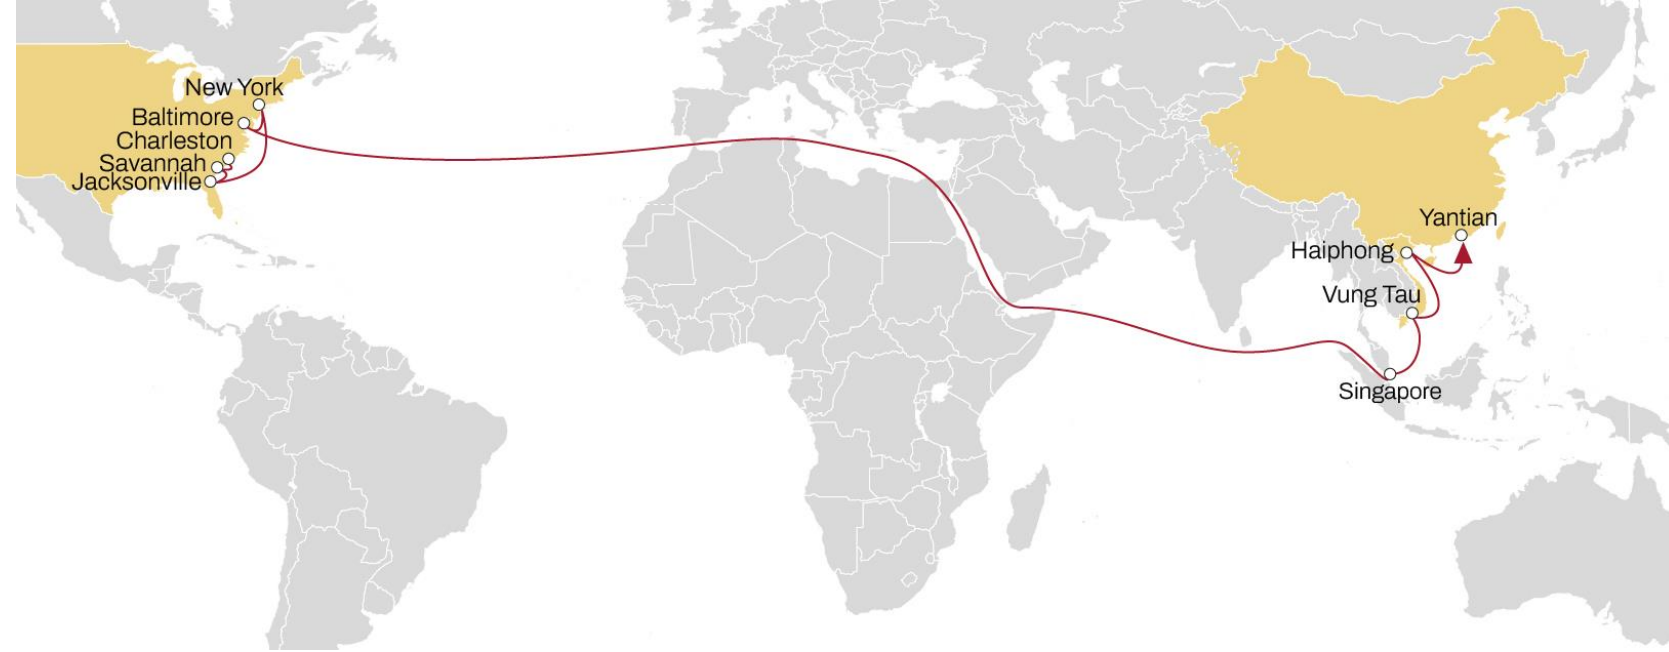

	BUSAN	QINGDAO	SHANGHAI	NINGBO
NEW YORK	34	38	40	42
NORFOLK	31	35	37	39
BALTIMORE	28	32	34	36

USA EAST COAST TO ASIA

AMBERJACK

WESTBOUND

- **Fast transit times** from the South Atlantic (via Panama) to South and Central China
- **Direct service** from Kingston to North and Central China

	NANSHA	YANTIAN	XIAMEN	NINGBO	SHANGHAI
SAVANNAH	43	45	47	49	50
CHARLESTON	41	43	45	47	49
WILMINGTON	40	41	43	45	47
KINGSTON	31	32	34	36	38

USA EAST COAST TO ASIA

EMERALD

EASTBOUND

- **Efficient connections** from South Atlantic to Southeast Asian markets via Singapore
- **Direct calls** from US East Coast and South Atlantic to Vietnam markets

VIA SUEZ

	SINGAPORE	VUNG TAU	HAIPHONG	YANTIAN
CHARLESTON	38	41	44	46
SAVANNAH	36	39	42	45
JACKSONVILLE	35	38	41	43
NEW YORK	32	35	38	40
BALTIMORE	29	32	35	37

USA EAST COAST TO ASIA

LONE STAR

WESTBOUND

- **Direct connections** from US Gulf to Central China
- **Fast transit times** from Caribbean (via Freeport) and Central America (via Rodman) to Central China

	NINGBO	SHANGHAI	BUSAN
MOBILE	43	46	49
HOUSTON	40	42	45
NEW ORLEANS	36	39	42
MIAMI	33	35	38
FREEPORT	31	34	37
RODMAN	26	29	32

USA EAST COAST TO ASIA

PELICAN

EASTBOUND

- **Dedicated service** from US Gulf to South China and South Korea
- **Direct connection** from US Gulf to Vung Tau