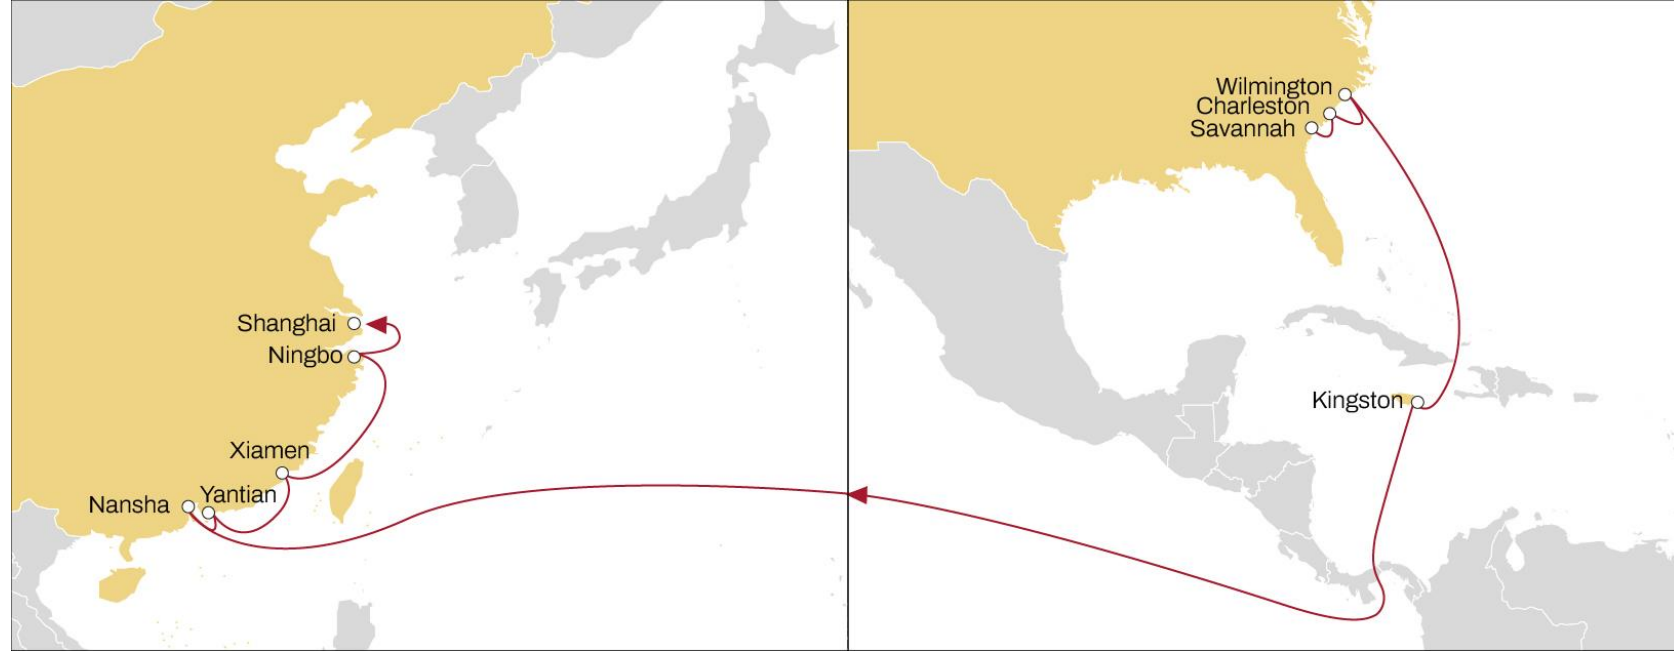

VIA SUEZ

	SINGAPORE	LAEM CHABANG	YANTIAN	VUNG TAU
NEW YORK	36	40	46	50
BALTIMORE	32	37	43	46
NORFOLK	29	33	39	43

USA EAST COAST TO ASIA

EMPIRE

WESTBOUND

- **Direct connection** from US East Coast to South Korea
- **Efficient connections** to Japan via Busan
- **Comprehensive coverage** from US East Coast to Central and North China

	BUSAN	QINGDAO	SHANGHAI	NINGBO
NEW YORK	34	38	40	42
NORFOLK	31	35	37	39
BALTIMORE	28	32	34	36

USA EAST COAST TO ASIA

AMBERJACK

WESTBOUND

- **Fast transit times** from the South Atlantic (via Panama) to South and Central China
- **Direct service** from Kingston to North and Central China

	NANSHA	YANTIAN	XIAMEN	NINGBO	SHANGHAI
SAVANNAH	43	45	47	49	50
CHARLESTON	41	43	45	47	49
WILMINGTON	40	41	43	45	47
KINGSTON	31	32	34	36	38

USA EAST COAST TO ASIA

EMERALD

EASTBOUND

- **Efficient connections** from South Atlantic to Southeast Asian markets via Singapore
- **Direct calls** from US East Coast and South Atlantic to Vietnam markets

VIA SUEZ

	SINGAPORE	VUNG TAU	HAIPHONG	YANTIAN
CHARLESTON	38	41	44	46
SAVANNAH	36	39	42	45
JACKSONVILLE	35	38	41	43
NEW YORK	32	35	38	40
BALTIMORE	29	32	35	37

USA EAST COAST TO ASIA

LONE STAR

WESTBOUND

- **Direct connections** from US Gulf to Central China
- **Fast transit times** from Caribbean (via Freeport) and Central America (via Rodman) to Central China