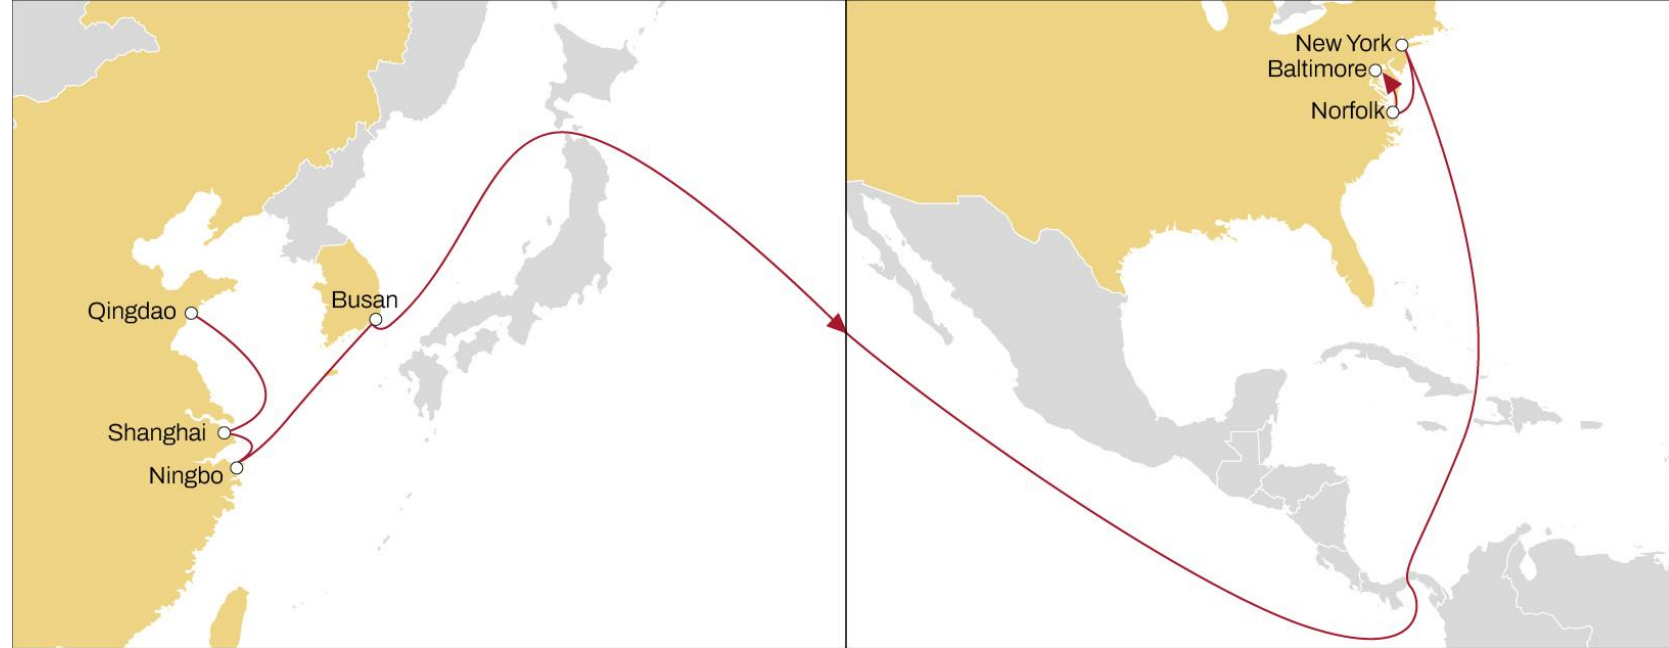

ASIA - USA EAST COAST 2025

NETWORK VIA SUEZ

ASIA - NORTH AMERICA EAST COAST 2025

ALL SERVICES OVERVIEW – VIA SUEZ

ASIA TO USA EAST COAST

ASIA TO USA EAST COAST

AMERICA

WESTBOUND

- **Direct connection** between South China, Vietnam and Thailand to North Atlantic ports
- **Full coverage** of the Southeast Asia outports by MSC intra Asia feeders

VIA SUEZ

	NEW YORK	BALTIMORE	NORFOLK
LAEM CHABANG	39	44	47
YANTIAN	33	38	41
VUNG TAU	30	34	37
SINGAPORE	27	31	34

ASIA TO USA EAST COAST

EMPIRE

EASTBOUND

- **Fast connection** from North and Central China to North Atlantic ports
- **Efficient** feeder connections from North and Southeast Asia outports via Busan

	NEW YORK	NORFOLK	BALTIMORE
QINGDAO	36	39	42
SHANGHAI	33	37	39
NINGBO	31	35	37
BUSAN	29	32	35

ASIA TO USA EAST COAST

AMBERJACK

EASTBOUND

- **Extensive coverage** of China main ports to the South Atlantic region
- **Alternative service** to the Asian markets into Mexico West Coast with direct call in Manzanillo