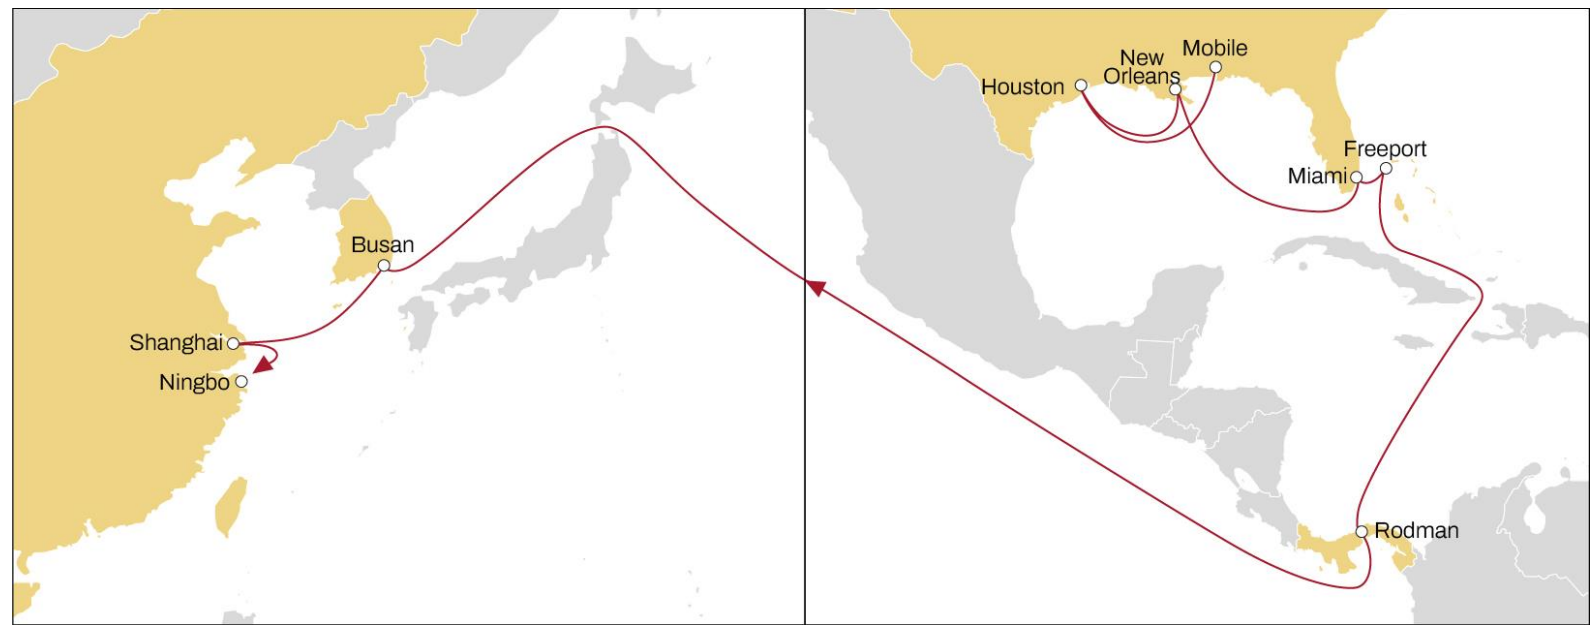

LONE STAR

ASIA TO USA EAST COAST

EASTBOUND

- Express direct US Gulf service through Panama, linking Central China and South Korea with Mobile, Houston, New Orleans and Miami with competitive transit times.
- Non-direct US ports served through our feeder network, transshipping in Freeport, Bahamas.
- Non-direct Asia ports served through our feeder network, transshipping in Shanghai, Ningbo and Busan.

AMBERJACK

USA EAST COAST TO ASIA

WESTBOUND

- Fast transit times from the South Atlantic (via Panama) to South Korea, North and China.
- Direct service from Kingston to South Korea and North and Central China

	BUSAN	QINGDAO	NINGBO	SHANGHAI
CHARLESTON	44	47	50	52
SAVANNAH	42	45	47	49
NORFOLK	39	42	45	47
KINGSTON	31	34	37	39

LONE STAR

USA EAST COAST TO ASIA

WESTBOUND

- Direct connections from Houston, New Orleans and Mobile with fast transit times to South Korea and Central China.
- Fast transit times from Panama to South Korea and Central China.

	FREEPORT	RODMAN	BUSAN	SHANGHAI	NINGBO
MOBILE	11	16	41	43	50
HOUSTON	7	12	37	40	46
NEW ORLEANS	4	9	34	36	43
MIAMI	1	6	31	33	39
FREEPORT	-	4	29	31	37
RODMAN	-	-	24	26	32

EMERALD

USA EAST COAST TO ASIA

EASTBOUND