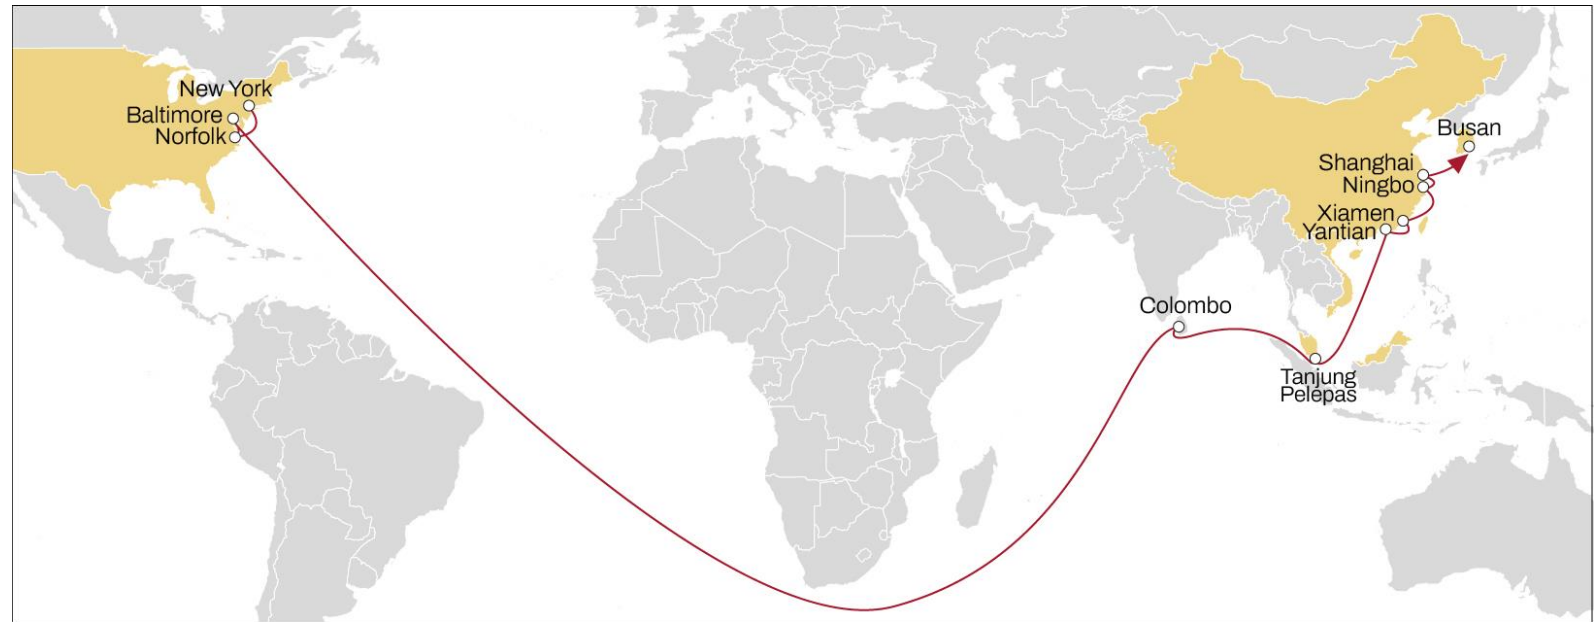

LONE STAR

ASIA TO USA EAST COAST

EASTBOUND

- Express direct US Gulf service through Panama, linking Central China and South Korea with Mobile, Houston, New Orleans and Miami with competitive transit times.
- Non-direct US ports served through our feeder network, transshipping in Freeport, Bahamas.
- Non-direct Asia ports served through our feeder network, transshipping in Shanghai, Ningbo and Busan.

	BUSAN	QINGDAO	NINGBO	SHANGHAI
CHARLESTON	44	47	50	52
SAVANNAH	42	45	47	49
NORFOLK	39	42	45	47
KINGSTON	31	34	37	39

LONE STAR

USA EAST COAST TO ASIA

WESTBOUND

- Direct connections from Houston, New Orleans and Mobile with fast transit times to South Korea and Central China.
- Fast transit times from Panama to South Korea and Central China.

	FREEPORT	RODMAN	BUSAN	SHANGHAI	NINGBO
MOBILE	11	16	41	43	50
HOUSTON	7	12	37	40	46
NEW ORLEANS	4	9	34	36	43
MIAMI	1	6	31	33	39
FREEPORT	-	4	29	31	37
RODMAN	-	-	24	26	32

EMERALD

USA EAST COAST TO ASIA

EASTBOUND

- Fast service to South/Central China.
- Fast service to Singapore.
- Direct call to South Korea.

	SINGAPORE	XIAMEN	YANTIAN	SHANGHAI	BUSAN
SAVANNAH	40	45	48	51	54
JACKSONVILLE	37	42	45	48	51
WILMINGTON	35	40	43	46	45
NEW YORK	31	36	39	42	45