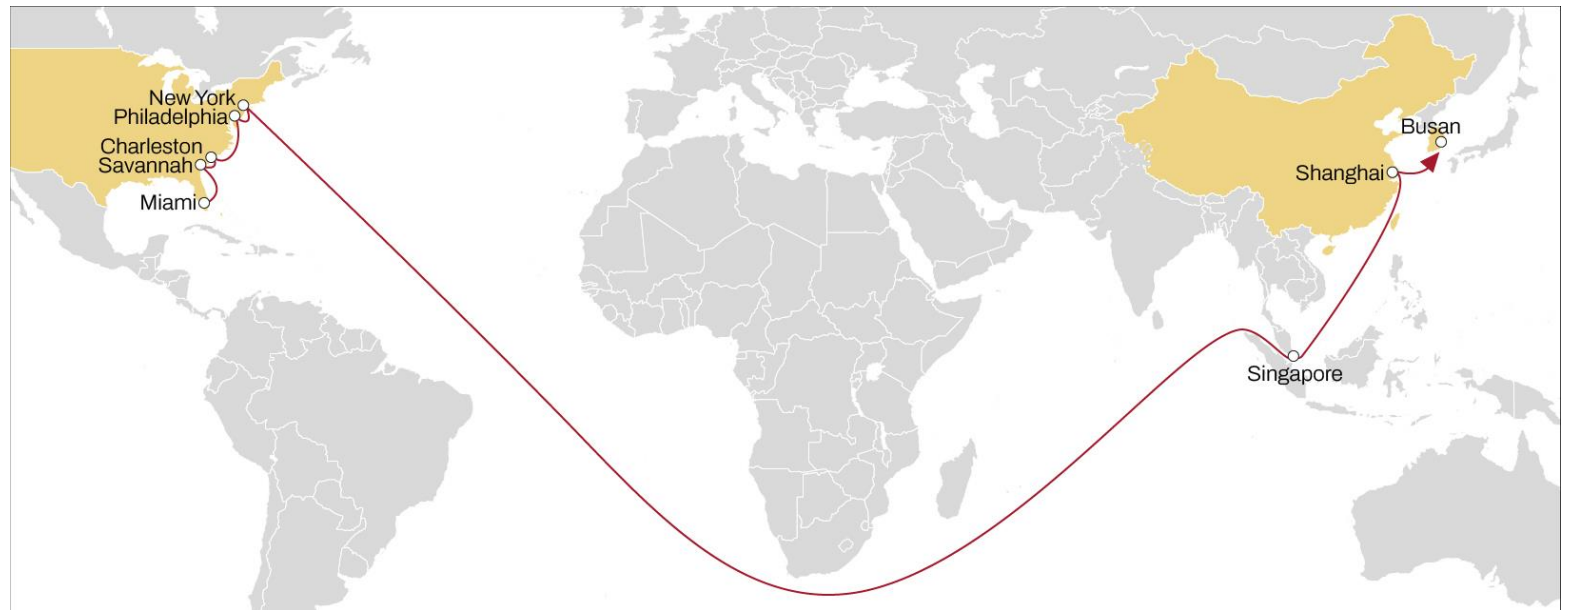

ASIA TO USA EAST COAST

AMERICA

ASIA TO USA EAST COAST

WESTBOUND

- Direct South China and Vietnam connections to the US East Coast through Suez.
- Alternative South East Asia service connecting through our extensive South East Asia feeder network in Singapore to the US East Coast.
- US port coverage in New York, Charleston, Savannah, Miami and other ports served through our feeder network, transshipping in Freeport, Bahamas.

LONE STAR

ASIA TO USA EAST COAST

EASTBOUND

- Express direct US Gulf service through Panama, linking Central China and South Korea with Mobile, Houston, New Orleans and Miami with competitive transit times.
- Non-direct US ports served through our feeder network, transshipping in Freeport, Bahamas.
- Non-direct Asia ports served through our feeder network, transshipping in Shanghai, Ningbo and Busan.

	NEW YORK	NORFOLK	SAVANNAH
LAEM CHABANG	33	37	41
SINGAPORE	30	33	37
TANJUNG PELEPAS	28	31	35
COLOMBO	23	27	31
SALALAH	18	22	26

PELICAN

ASIA TO USA EAST COAST

EASTBOUND

- Express direct US Gulf service via Panama, linking South China and South Korea with Houston, Mobile, and Tampa allowing for competitive transit times.
- Non-direct Asia ports served through our feeder network, transshipping in Yantian and Busan

LIBERTY

USA EAST COAST TO ASIA

WESTBOUND

- Fast transit time to Yantian, South China
- Fast transit time to Ningbo & Shanghai, Central China
- Fast transit time to Qingdao, North China
- Fast transit time to Busan, Korea