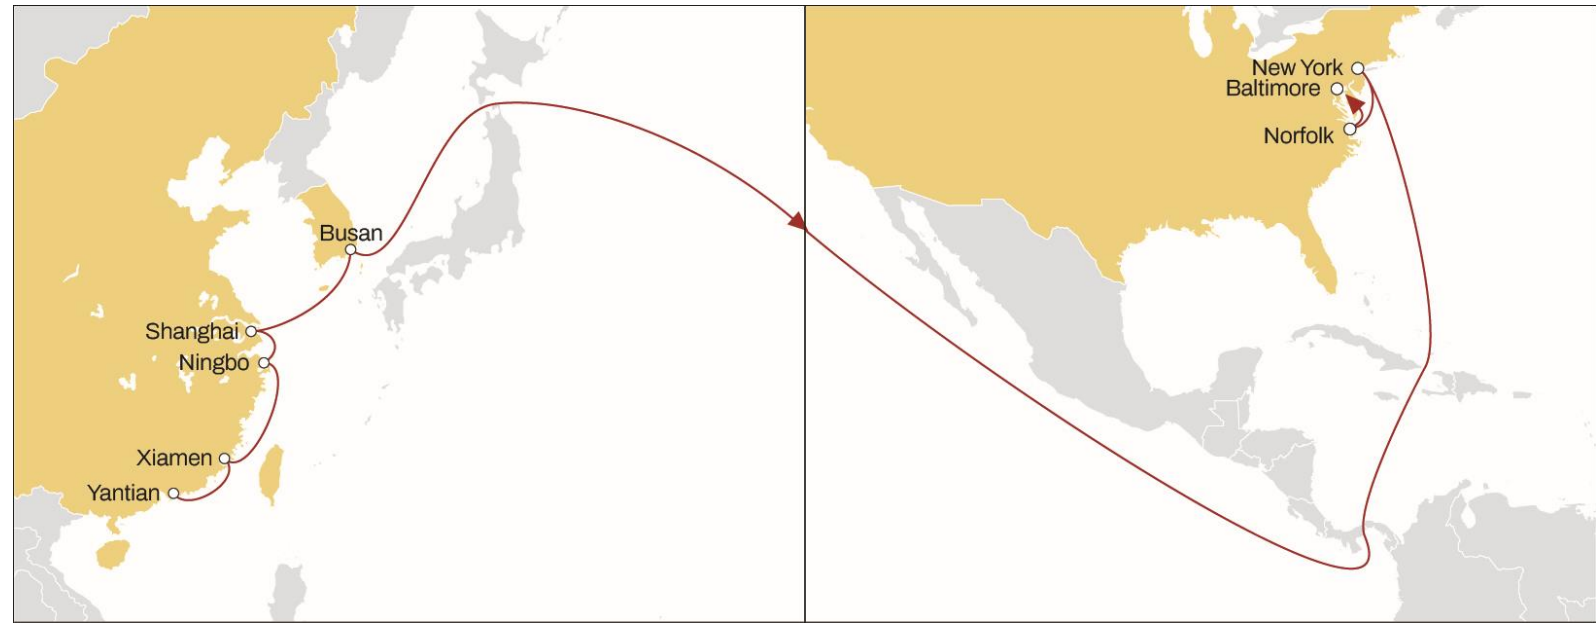

ASIA TO USA EAST COAST

AMERICA

ASIA TO USA EAST COAST

WESTBOUND

- Direct South China and Vietnam connections to the US East Coast through Suez.
- Alternative South East Asia service connecting through our extensive South East Asia feeder network in Singapore to the US East Coast.
- US port coverage in New York, Charleston, Savannah, Miami and other ports served through our feeder network, transshipping in Freeport, Bahamas.

	NEW YORK	CHARLESTON	SAVANNAH	MIAMI	FREEPORT
HONG KONG	33	37	40	43	45
NANSHA	32	36	39	42	44
YANTIAN	30	34	37	40	42
VUNG TAU	27	31	34	37	39
SINGAPORE	24	28	31	34	36

EMPIRE

ASIA TO USA EAST COAST

EASTBOUND

- Direct service to New York, Norfolk and Baltimore
- South and Central China, South Korea and South East Asia connections to the North Atlantic through Panama.

	NEW YORK	NORFOLK	BALTIMORE
YANTIAN	35	40	44
XIAMEN	33	37	41
NINGBO	30	35	39
SHANGHAI	28	32	36
BUSAN	25	30	34

AMBERJACK

ASIA TO USA EAST COAST

EASTBOUND

- North and Central China direct connections to the South Atlantic seaboard through Panama.
- A direct Far East to Kingston, Jamaica service.

	KINGSTON	CHARLESTON	SAVANNAH	NORFOLK
QINGDAO	28	32	34	37
NINGBO	26	29	31	35
SHANGHAI	24	27	29	33
BUSAN	21	25	27	30