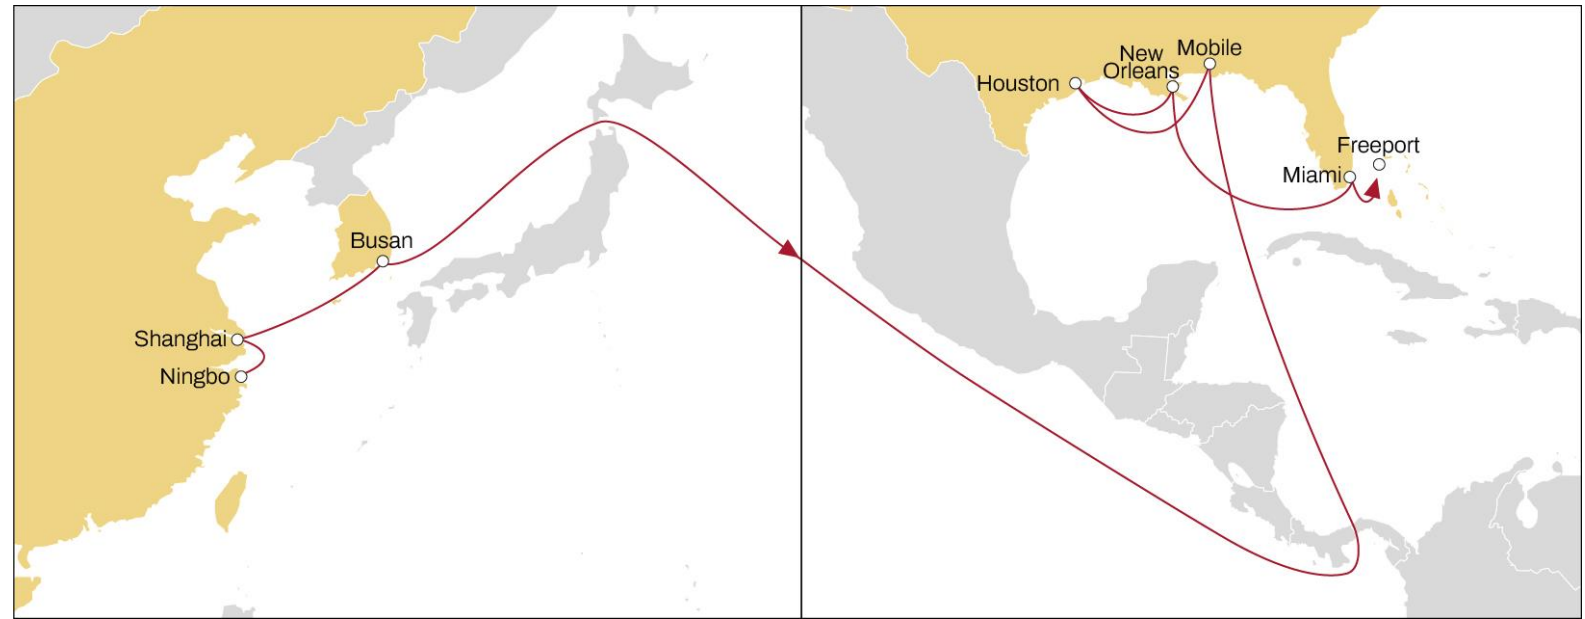

- Direct service to New York, Norfolk and Baltimore
- South and Central China, South Korea and South East Asia connections to the North Atlantic through Panama.

	NEW YORK	NORFOLK	BALTIMORE
YANTIAN	35	40	44
XIAMEN	33	37	41
NINGBO	30	35	39
SHANGHAI	28	32	36
BUSAN	25	30	34

AMBERJACK

ASIA TO USA EAST COAST

EASTBOUND

- North and Central China direct connections to the South Atlantic seaboard through Panama.
- A direct Far East to Kingston, Jamaica service.

	KINGSTON	CHARLESTON	SAVANNAH	NORFOLK
QINGDAO	28	32	34	37
NINGBO	26	29	31	35
SHANGHAI	24	27	29	33
BUSAN	21	25	27	30

LONE STAR

ASIA TO USA EAST COAST

EASTBOUND

- Express direct US Gulf service through Panama, linking Central China and South Korea with Mobile, Houston, New Orleans and Miami with competitive transit times.
- Non-direct US ports served through our feeder network, transshipping in Freeport, Bahamas.
- Non-direct Asia ports served through our feeder network, transshipping in Shanghai, Ningbo and Busan.

	MOBILE	HOUSTON	NEW ORLEANS	MIAMI	FREEPORT
SHANGHAI	30	34	38	41	43
NINGBO	28	31	35	39	41
BUSAN	24	28	32	36	37

EMERALD

ASIA TO USA EAST COAST

EASTBOUND

- Direct South & Central China, South Korea service to the US East Coast via Panama.
- Non-direct Asia ports served through our feeder network, transshipping in Yantian, Shanghai, Busan.