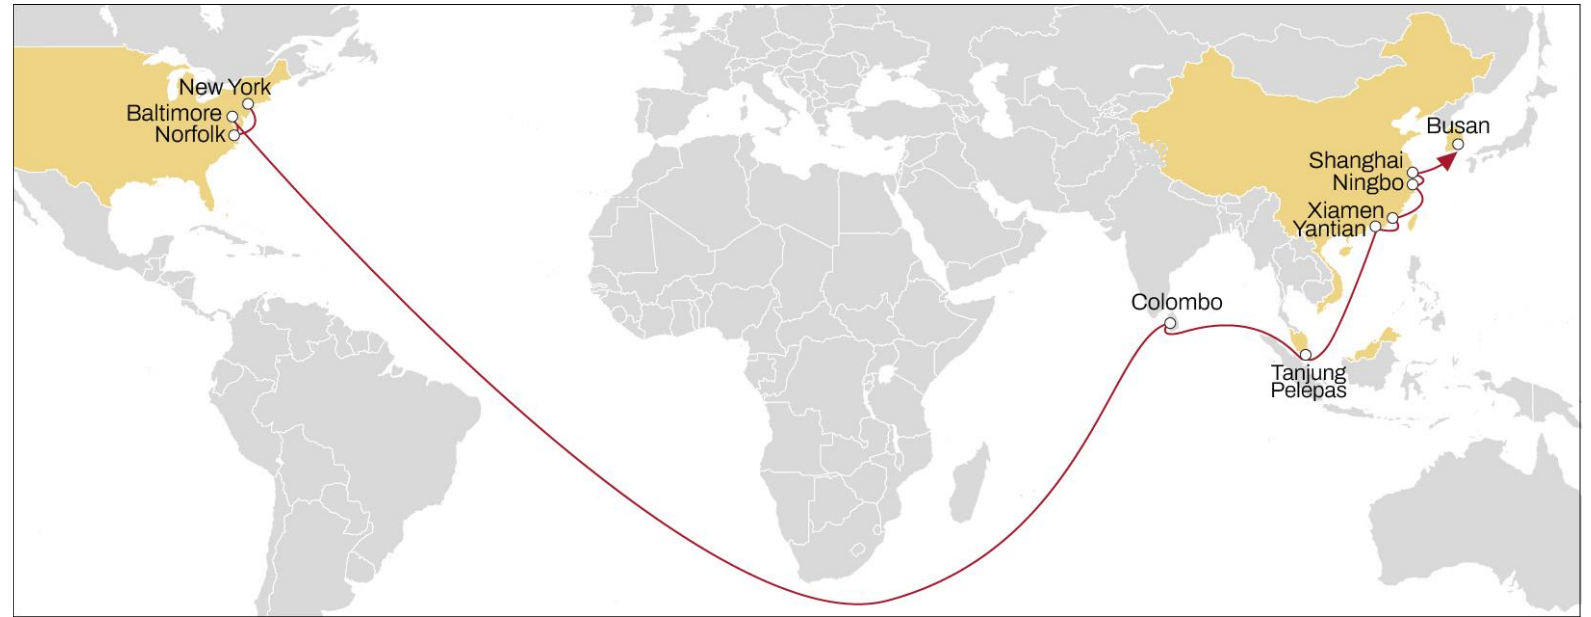

	NEW YORK	NORFOLK	SAVANNAH
LAEM CHABANG	33	37	41
SINGAPORE	30	33	37
TANJUNG PELEPAS	28	31	35
COLOMBO	23	27	31
SALALAH	18	22	26

PELICAN

ASIA TO USA EAST COAST

EASTBOUND

- Express direct US Gulf service via Panama, linking South China and South Korea with Houston, Mobile, and Tampa allowing for competitive transit times.
- Non-direct Asia ports served through our feeder network, transshipping in Yantian and Busan

	MIAMI	SAVANNAH	CHARLESTON	PHILADELPHIA	NEW YORK
SINGAPORE	33	36	38	40	42
SHANGHAI	28	31	33	35	37
BUSAN	25	28	30	32	34

US EAST COAST TO ASIA

AMERICA

USA EAST COAST TO ASIA

EASTBOUND

- Dedicated service from North & South Atlantic USA to Hong Kong & South China
- Direct service to Vietnam
- Reliable connections to Southeast Asia

	TANJUNG PELEPAS	HONG KONG	NANSHA	YANTIAN	VUNG TAU
NEW YORK	51	55	56	58	62
CHARLESTON	47	52	53	55	59
SAVANNAH	43	48	49	51	54
MIAMI	38	43	44	45	49
FREEPORT	33	38	39	41	44

EMPIRE

USA EAST COAST TO ASIA

EASTBOUND

- Fast transit time to Colombo
- Comprehensive coverage of South and Central China

	COLOMBO	TANJUNG PELEPAS	YANTIAN	XIAMEN	NINGBO	SHANGHAI	BUSAN
NEW YORK	37	43	50	52	55	58	62
NORFOLK	33	39	46	48	51	54	58
BALTIMORE	28	34	41	43	46	49	53