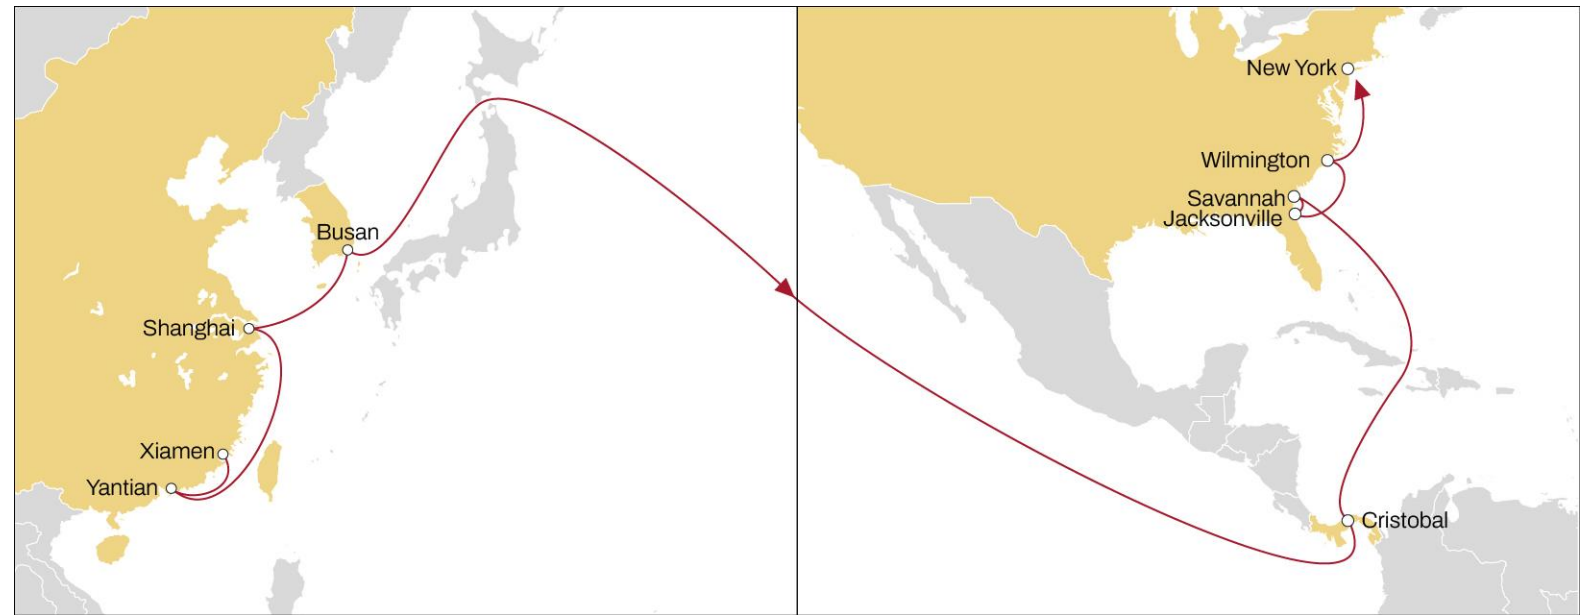

LONE STAR

ASIA TO USA EAST COAST

EASTBOUND

- Express direct US Gulf service through Panama, linking Central China and South Korea with Mobile, Houston, New Orleans and Miami with competitive transit times.
- Non-direct US ports served through our feeder network, transshipping in Freeport, Bahamas.
- Non-direct Asia ports served through our feeder network, transshipping in Shanghai, Ningbo and Busan.

	MOBILE	HOUSTON	NEW ORLEANS	MIAMI	FREEPORT
SHANGHAI	30	34	38	41	43
NINGBO	28	31	35	39	41
BUSAN	24	28	32	36	37

EMERALD

ASIA TO USA EAST COAST

EASTBOUND

- Direct South & Central China, South Korea service to the US East Coast via Panama.
- Non-direct Asia ports served through our feeder network, transshipping in Yantian, Shanghai, Busan.

	CRISTOBAL	SAVANNAH	JACKSONVILLE	WILMINGTON	NEW YORK
XIAMEN	30	35	39	41	44
YANTIAN	27	33	36	39	41
SHANGHAI	24	30	33	36	38
BUSAN	22	27	30	33	36

ELEPHANT

ASIA TO USA EAST COAST

WESTBOUND

- Our Asia to US East Coast service, linking Thailand, Singapore, Malaysia, Colombo and Salalah directly with New York, Norfolk, and Savannah.
- Extensive South East Asia feeder network connecting in Singapore to the US East Coast.

	NEW YORK	NORFOLK	SAVANNAH
LAEM CHABANG	33	37	41
SINGAPORE	30	33	37
TANJUNG PELEPAS	28	31	35
COLOMBO	23	27	31
SALALAH	18	22	26

PELICAN

ASIA TO USA EAST COAST

EASTBOUND

- Express direct US Gulf service via Panama, linking South China and South Korea with Houston, Mobile, and Tampa allowing for competitive transit times.
- Non-direct Asia ports served through our feeder network, transshipping in Yantian and Busan