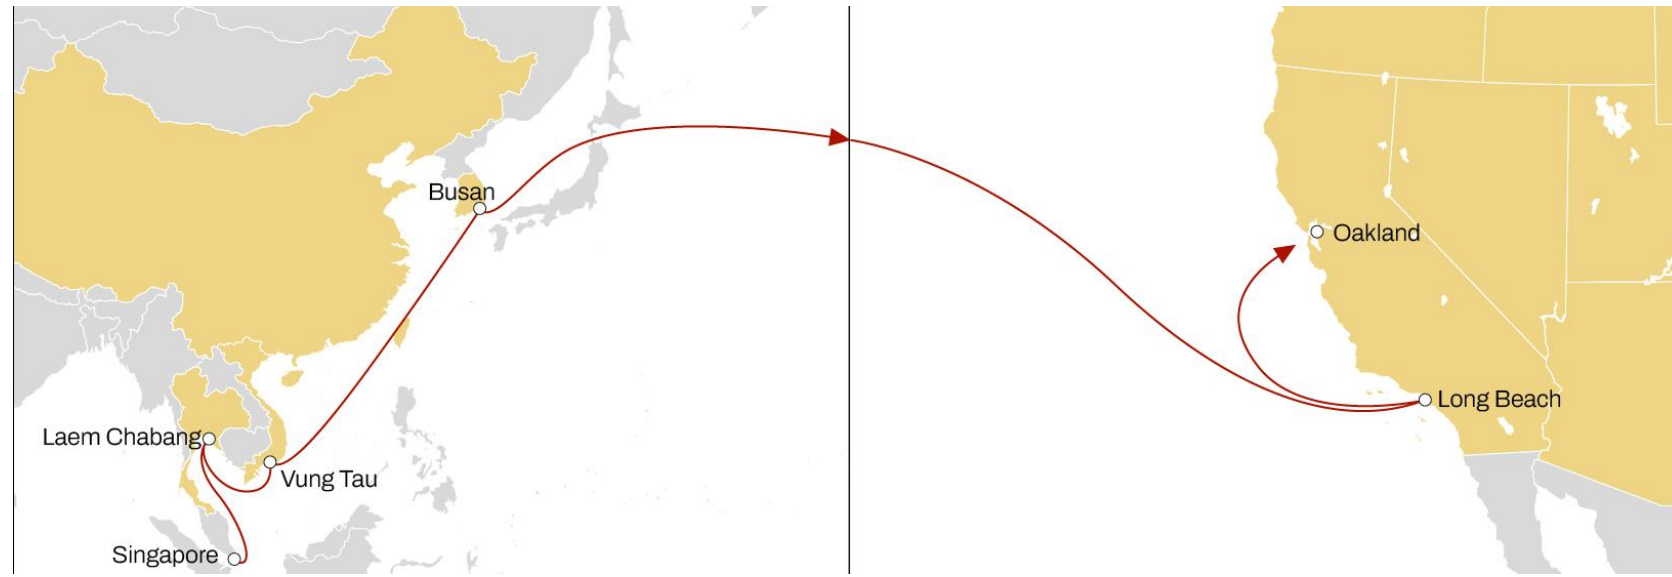

ORIENT

TRANSPACIFIC WEST COAST USA

EASTBOUND

- Improved transit time from North and Central China to Long Beach and Oakland
- Direct South Korea coverage

	LONG BEACH	OAKLAND
QINGDAO	24	30
SHANGHAI	21	27
NINGBO	18	24
BUSAN	14	20

MAPLE

TRANSPACIFIC WEST COAST CANADA

EASTBOUND

- Dedicated Canadian service with both Vancouver and Prince Rupert call
- Fast connection from China, South Korea and Japan to PNW

	PRINCE RUPERT	VANCOUVER
XIAMEN	23	28
YANTIAN	20	25
NINGBO	17	22
SHANGHAI	15	20
BUSAN	12	17
YOKOHAMA	10	15

CHINOOK TRANSPACIFIC WC USA & CANADA

EASTBOUND

- Fast transit time from Yantian, Shanghai, Qingdao and Busan to Vancouver
- Weekly call to Seattle and Vancouver

	VANCOUVER	SEATTLE	PORTLAND
YANTIAN	21	25	29
SHANGHAI	18	22	26
QINGDAO	15	19	24
BUSAN	11	15	19

SENTOSA

TRANSPACIFIC WEST COAST USA

EASTBOUND

- Reliable Southeast Asia service to Long beach and Oakland
- Large improvement in transit from a large number of SEA ports via Busan.

	LONG BEACH	OAKLAND
SINGAPORE	25	32
LAEM CHABANG	22	29
VUNG TAU	19	26
BUSAN	12	19