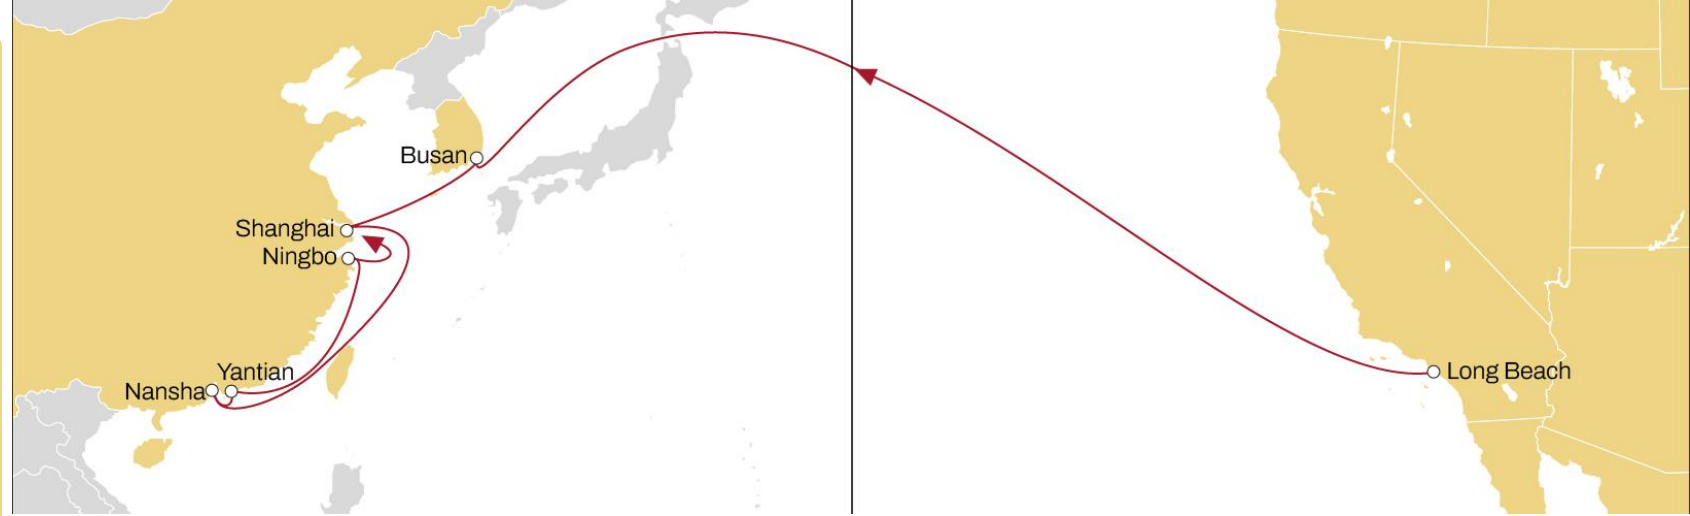

MAPLE

TRANSPACIFIC WEST COAST CANADA

EASTBOUND

- Dedicated Canadian service with both Vancouver and Prince Rupert call
- Fast connection from China, South Korea and Japan to PNW

	PRINCE RUPERT	VANCOUVER
XIAMEN	23	28
YANTIAN	20	25
NINGBO	17	22
SHANGHAI	15	20
BUSAN	12	17
YOKOHAMA	10	15

WESTBOUND

- Direct service to Yokohama
- Reliable connection Xiamen
- Fast transit time to Vung Tau

	YOKOHAMA	XIAMEN	VUNG TAU	HONG KONG	YANTIAN
LOS ANGELES	16	20	24	29	31

JAGUAR

TRANSPACIFIC WEST COAST USA

WESTBOUND

- Reliable connection to Busan
- Direct service to Nansha, Yantian and Ningbo.

	BUSAN	NANSHA	YANTIAN	NINGBO
LONG BEACH	20	25	27	31

ORIENT

TRANSPACIFIC WEST COAST USA

WESTBOUND

- Reliable connections to North and Central China

	QINGDAO	SHANGHAI	NINGBO	BUSAN
LOS ANGELES	20	23	26	30
OAKLAND	15	18	21	25

MAPLE

TRANSPACIFIC WEST COAST CANADA

WESTBOUND

- Dedicated service from Canada to Yokohama & Busan
- Reliable connections to Xiamen, Yantian, Ningbo & Shanghai.