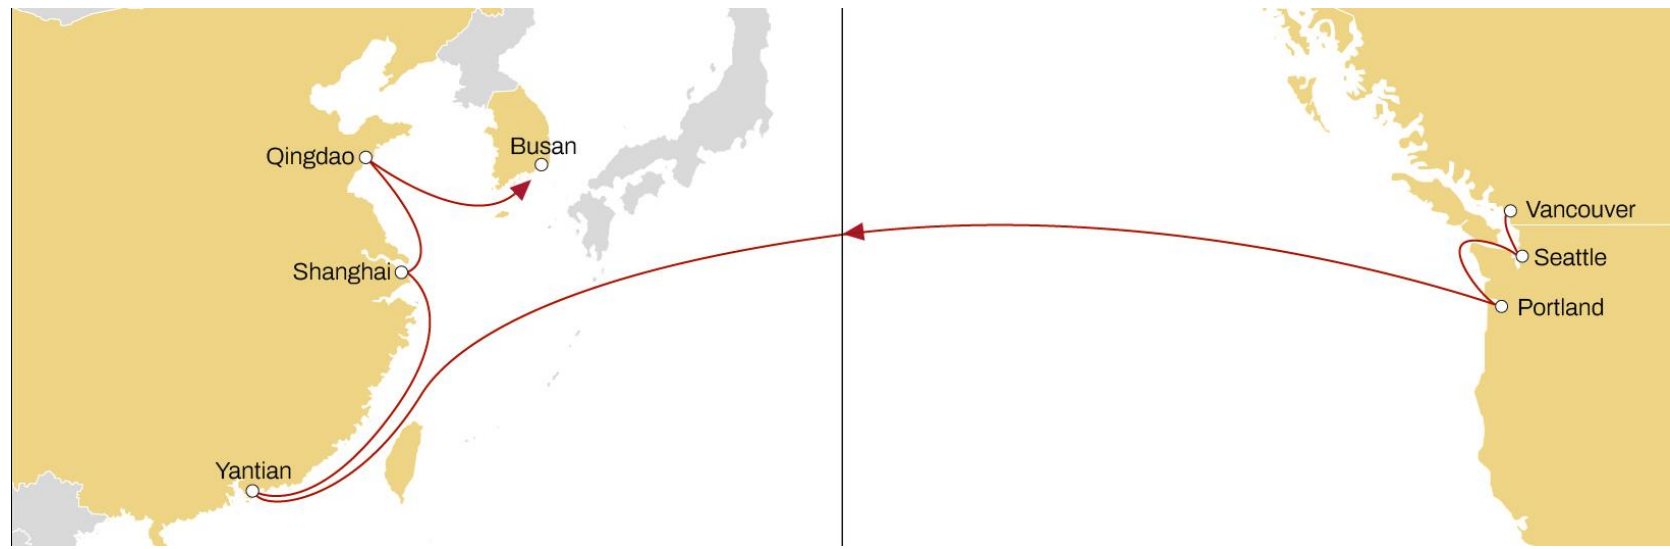

	QINGDAO	SHANGHAI	NINGBO	BUSAN
LOS ANGELES	20	23	26	30
OAKLAND	15	18	21	25

MAPLE

TRANSPACIFIC WEST COAST CANADA

WESTBOUND

- Dedicated service from Canada to Yokohama & Busan
- Reliable connections to Xiamen, Yantian, Ningbo & Shanghai.

	YOKOHAMA	BUSAN	XIAMEN	YANTIAN	NINGBO	SHANGHAI
PRINCE RUPERT	22	26	30	32	35	38
VANCOUVER	17	21	25	27	30	33

CHINOOK

TRANSPACIFIC WC USA & CANADA

WESTBOUND

- Weekly Seattle & Portland call to China.
- Reliable connection in Busan.

	YANTIAN	SHANGHAI	QINGDAO	BUSAN
VANCOUVER	24	28	30	35
SEATTLE	22	24	27	31
PORTLAND	18	21	24	28

SENTOSA

TRANSPACIFIC WEST COAST USA

WESTBOUND

- Direct connection to China
- Reliable connection to Southeast Asia in Tanjung Pelepas

	BUSAN	QINGDAO	NINGBO	SHANGHAI	YANTIAN	TANJUNG PELEPAS
LONG BEACH	20	23	25	27	31	35
OAKLAND	17	20	22	24	28	32

MUSTANG

TRANSPACIFIC WEST COAST USA

WESTBOUND

- Direct connection to Central and South China

	YANTIAN	NINGBO	SHANGHAI
LONG BEACH	20	25	27