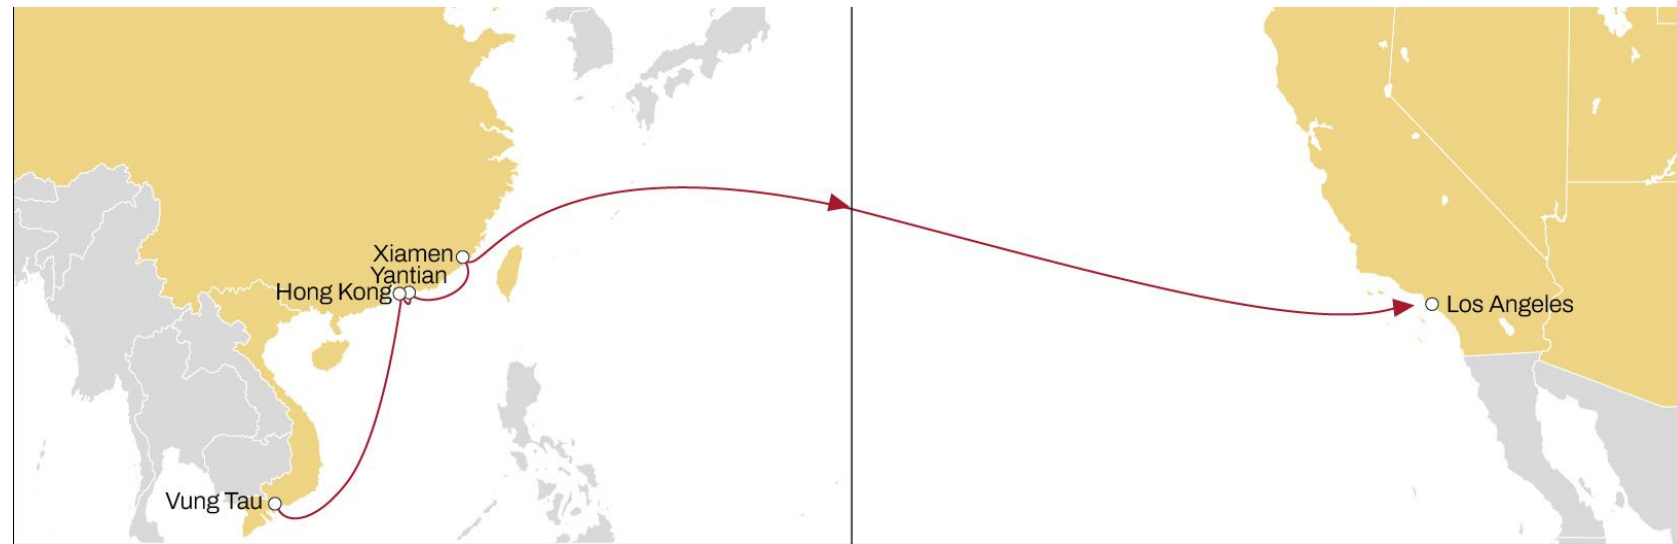

EASTBOUND

PEARL

TRANSPACIFIC WEST COAST USA

EASTBOUND

- Reliable Vietnam and South China product to the Pacific Southwest (Los Angeles P400) and US hinterland.

	LOS ANGELES
VUNG TAU	24
HONG KONG	20
YANTIAN	17
XIAMEN	15

JAGUAR

TRANSPACIFIC WEST COAST USA

EASTBOUND

- Alternative South China to PSW (Long Beach Pier T)
- Competitive transit time from Ningbo and Shanghai

	LONG BEACH
NANSHA	23
YANTIAN	21
NINGBO	17
SHANGHAI	14

MAPLE

TRANSPACIFIC WEST COAST CANADA

EASTBOUND

- Dedicated Canadian service with both Vancouver and Prince Rupert call
- Fast connection from China, South Korea and Japan to PNW

	PRINCE RUPERT	VANCOUVER
XIAMEN	23	28
YANTIAN	20	25
NINGBO	17	22
SHANGHAI	15	20
BUSAN	12	17
YOKOHAMA	10	15

	BUSAN	QINGDAO	NINGBO	SHANGHAI	YANTIAN	TANJUNG PELEPAS
LONG BEACH	20	23	25	27	31	35
OAKLAND	17	20	22	24	28	32

MUSTANG

TRANSPACIFIC WEST COAST USA

WESTBOUND

- Direct connection to Central and South China

	YANTIAN	NINGBO	SHANGHAI
LONG BEACH	20	25	27