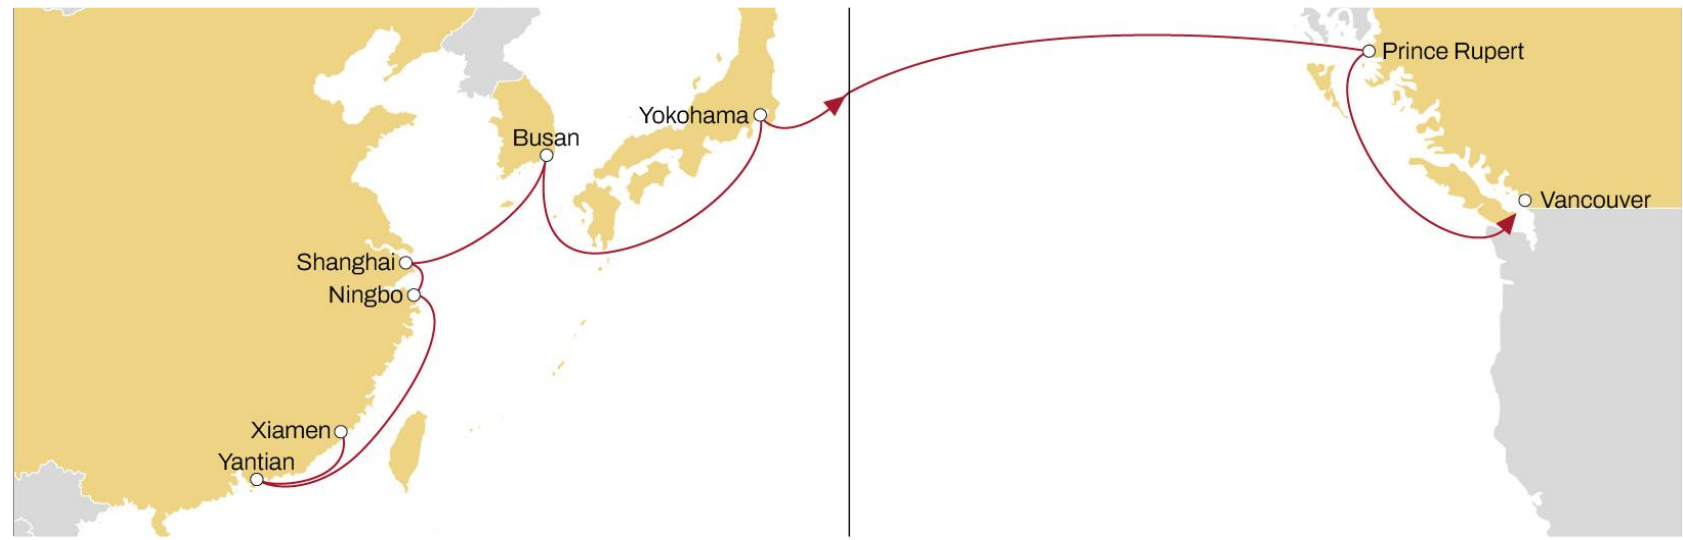

EASTBOUND

PEARL

TRANSPACIFIC WEST COAST USA

EASTBOUND

- Reliable Vietnam and South China product to the Pacific Southwest (Los Angeles P400) and US hinterland.

	LOS ANGELES
VUNG TAU	24
HONG KONG	20
YANTIAN	17
XIAMEN	15

ORIENT

TRANSPACIFIC WEST COAST USA

EASTBOUND

- Improved transit time from North and Central China to Long Beach and Oakland
- Direct South Korea coverage

	LONG BEACH	OAKLAND
QINGDAO	24	30
SHANGHAI	21	27
NINGBO	18	24
BUSAN	14	20

MAPLE

TRANSPACIFIC WEST COAST CANADA

EASTBOUND

- Dedicated Canadian service with both Vancouver and Prince Rupert call
- Fast connection from China, South Korea and Japan to PNW

	PRINCE RUPERT	VANCOUVER
XIAMEN	23	28
YANTIAN	20	25
NINGBO	17	22
SHANGHAI	15	20
BUSAN	12	17
YOKOHAMA	10	15

SENTOSA

TRANSPACIFIC WEST COAST USA

EASTBOUND

- Reliable Southeast Asia service to Long beach and Oakland
- Large improvement in transit from a large number of SEA ports via Busan.

	LONG BEACH	OAKLAND
SINGAPORE	25	32
LAEM CHABANG	22	29
VUNG TAU	19	26
BUSAN	12	19