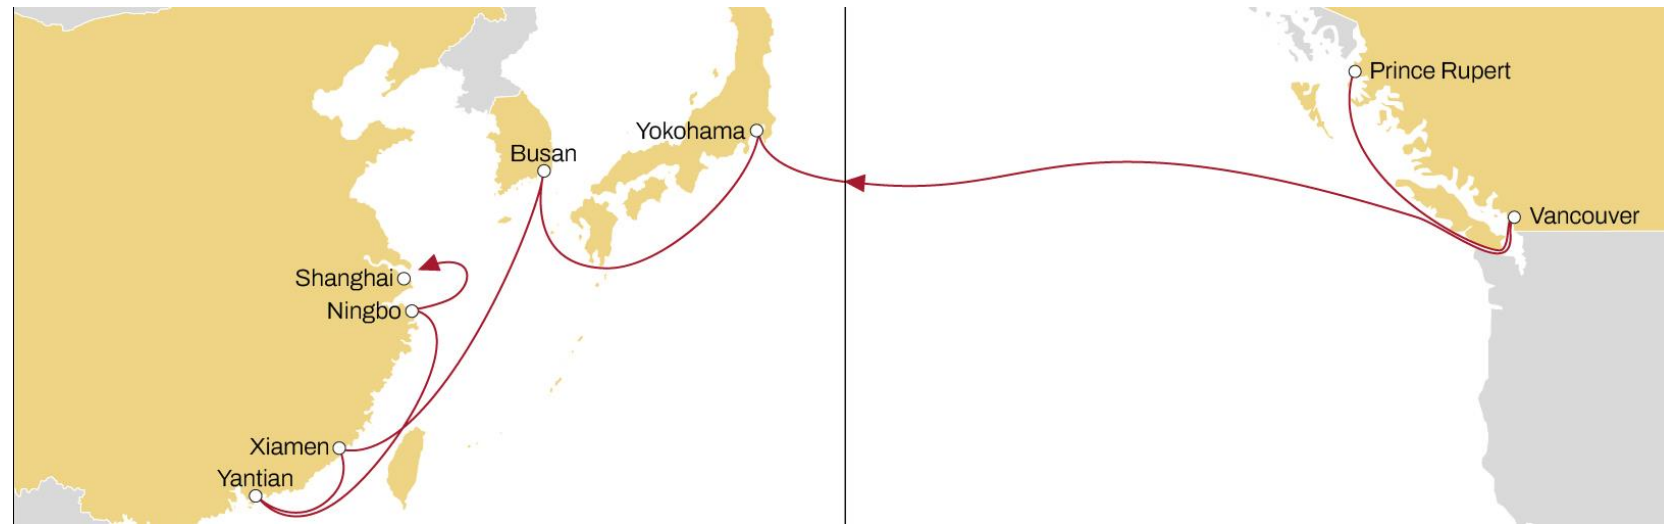

MAPLE

TRANSPACIFIC WEST COAST CANADA

EASTBOUND

- Dedicated Canadian service with both Vancouver and Prince Rupert call
- Fast connection from China, South Korea and Japan to PNW

	PRINCE RUPERT	VANCOUVER
XIAMEN	23	28
YANTIAN	20	25
NINGBO	17	22
SHANGHAI	15	20
BUSAN	12	17
YOKOHAMA	10	15

	QINGDAO	SHANGHAI	NINGBO	BUSAN
LOS ANGELES	20	23	26	30
OAKLAND	15	18	21	25

MAPLE

TRANSPACIFIC WEST COAST CANADA

WESTBOUND

- Dedicated service from Canada to Yokohama & Busan
- Reliable connections to Xiamen, Yantian, Ningbo & Shanghai.

	YOKOHAMA	BUSAN	XIAMEN	YANTIAN	NINGBO	SHANGHAI
PRINCE RUPERT	22	26	30	32	35	38
VANCOUVER	17	21	25	27	30	33

CHINOOK

TRANSPACIFIC WC USA & CANADA

WESTBOUND

- Weekly Seattle & Portland call to China.
- Reliable connection in Busan.

	BUSAN	QINGDAO	NINGBO	SHANGHAI	YANTIAN	TANJUNG PELEPAS
LONG BEACH	20	23	25	27	31	35
OAKLAND	17	20	22	24	28	32

MUSTANG

TRANSPACIFIC WEST COAST USA

WESTBOUND

- Direct connection to Central and South China

	YANTIAN	NINGBO	SHANGHAI
LONG BEACH	20	25	27