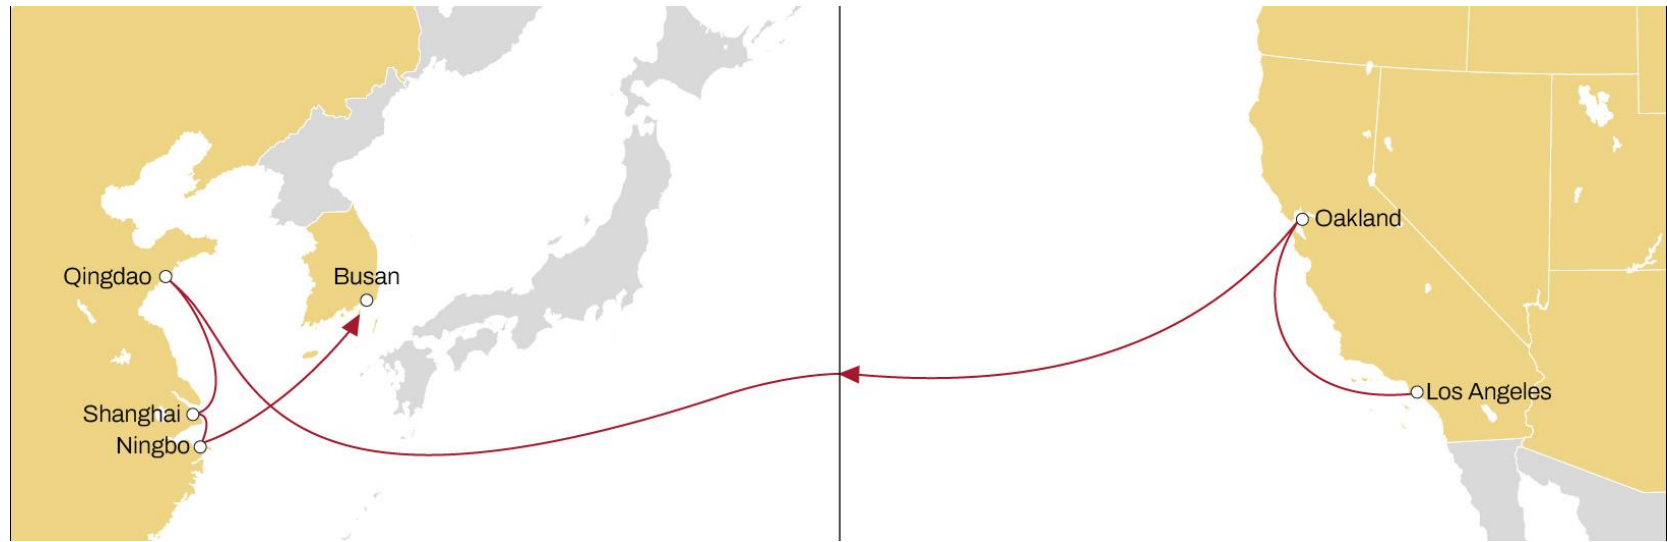

MAPLE

TRANSPACIFIC WEST COAST CANADA

EASTBOUND

- Dedicated Canadian service with both Vancouver and Prince Rupert call
- Fast connection from China, South Korea and Japan to PNW

	PRINCE RUPERT	VANCOUVER
XIAMEN	23	28
YANTIAN	20	25
NINGBO	17	22
SHANGHAI	15	20
BUSAN	12	17
YOKOHAMA	10	15

SENTOSA

TRANSPACIFIC WEST COAST USA

EASTBOUND

- Reliable Southeast Asia service to Long beach and Oakland
- Large improvement in transit from a large number of SEA ports via Busan.

	LONG BEACH	OAKLAND
SINGAPORE	25	32
LAEM CHABANG	22	29
VUNG TAU	19	26
BUSAN	12	19

WESTBOUND

- Reliable connection to Busan
- Direct service to Nansha, Yantian and Ningbo.

	BUSAN	NANSHA	YANTIAN	NINGBO
LONG BEACH	20	25	27	31

ORIENT

TRANSPACIFIC WEST COAST USA

WESTBOUND

- Reliable connections to North and Central China

	QINGDAO	SHANGHAI	NINGBO	BUSAN
LOS ANGELES	20	23	26	30
OAKLAND	15	18	21	25

MAPLE

TRANSPACIFIC WEST COAST CANADA

WESTBOUND

- Dedicated service from Canada to Yokohama & Busan
- Reliable connections to Xiamen, Yantian, Ningbo & Shanghai.