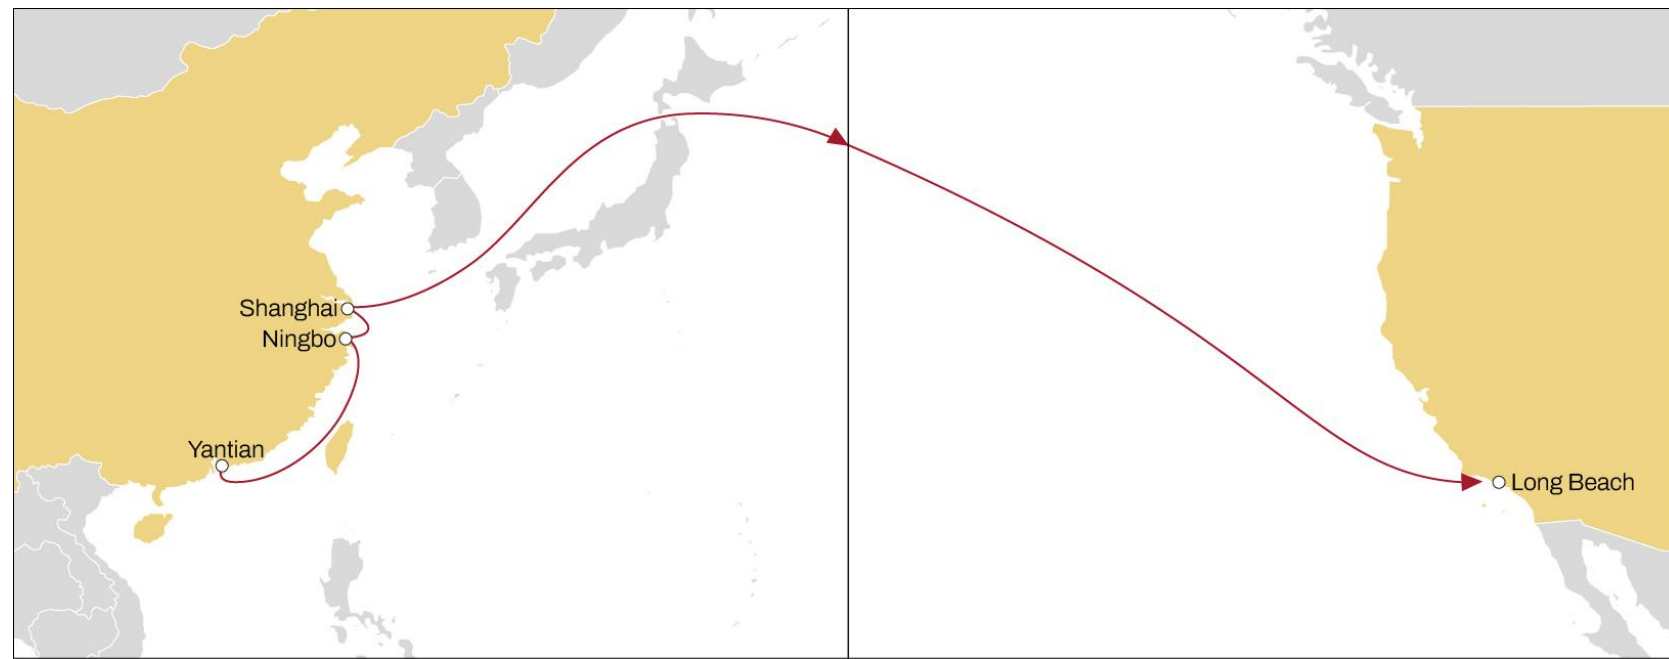

MAPLE

TRANSPACIFIC WEST COAST CANADA

EASTBOUND

- Dedicated Canadian service with both Vancouver and Prince Rupert call
- Fast connection from China, South Korea and Japan to PNW

	PRINCE RUPERT	VANCOUVER
XIAMEN	23	28
YANTIAN	20	25
NINGBO	17	22
SHANGHAI	15	20
BUSAN	12	17
YOKOHAMA	10	15

SENTOSA

TRANSPACIFIC WEST COAST USA

EASTBOUND

- Reliable Southeast Asia service to Long beach and Oakland
- Large improvement in transit from a large number of SEA ports via Busan.

	LONG BEACH	OAKLAND
SINGAPORE	25	32
LAEM CHABANG	22	29
VUNG TAU	19	26
BUSAN	12	19

MUSTANG

TRANSPACIFIC WEST COAST USA

EASTBOUND

- Added capacity from South/Central China to Long Beach

	LONG BEACH
YANTIAN	21
NINGBO	16
SHANGHAI	14

WESTBOUND

PEARL

TRANSPACIFIC WEST COAST USA

	BUSAN	QINGDAO	NINGBO	SHANGHAI	YANTIAN	TANJUNG PELEPAS
LONG BEACH	20	23	25	27	31	35
OAKLAND	17	20	22	24	28	32

MUSTANG

TRANSPACIFIC WEST COAST USA

WESTBOUND

- Direct connection to Central and South China

	YANTIAN	NINGBO	SHANGHAI
LONG BEACH	20	25	27