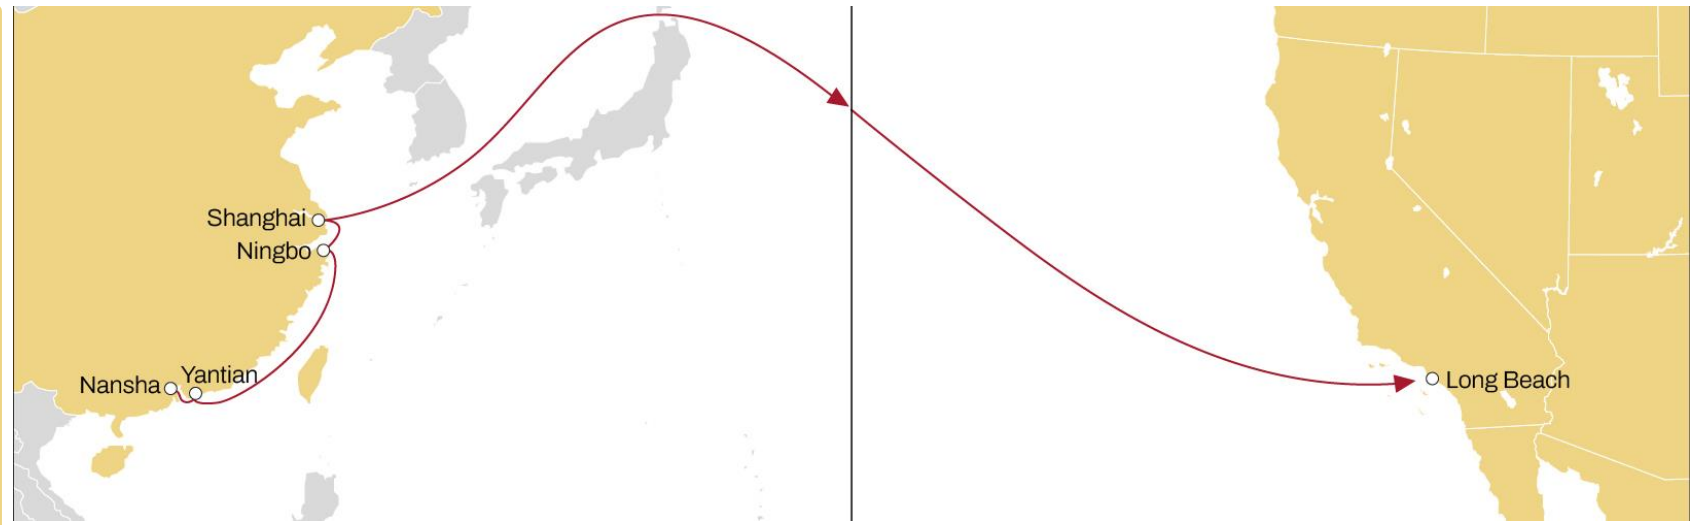

EASTBOUND

PEARL

TRANSPACIFIC WEST COAST USA

EASTBOUND

- Reliable Vietnam and South China product to the Pacific Southwest (Los Angeles P400) and US hinterland.

	LOS ANGELES
VUNG TAU	24
HONG KONG	20
YANTIAN	17
XIAMEN	15

JAGUAR

TRANSPACIFIC WEST COAST USA

EASTBOUND

- Alternative South China to PSW (Long Beach Pier T)
- Competitive transit time from Ningbo and Shanghai

	LONG BEACH
NANSHA	23
YANTIAN	21
NINGBO	17
SHANGHAI	14

ORIENT

TRANSPACIFIC WEST COAST USA

EASTBOUND

- Improved transit time from North and Central China to Long Beach and Oakland
- Direct South Korea coverage

	LONG BEACH	OAKLAND
QINGDAO	24	30
SHANGHAI	21	27
NINGBO	18	24
BUSAN	14	20

MAPLE

TRANSPACIFIC WEST COAST CANADA

EASTBOUND

- Dedicated Canadian service with both Vancouver and Prince Rupert call
- Fast connection from China, South Korea and Japan to PNW

	PRINCE RUPERT	VANCOUVER
XIAMEN	23	28
YANTIAN	20	25
NINGBO	17	22
SHANGHAI	15	20
BUSAN	12	17
YOKOHAMA	10	15