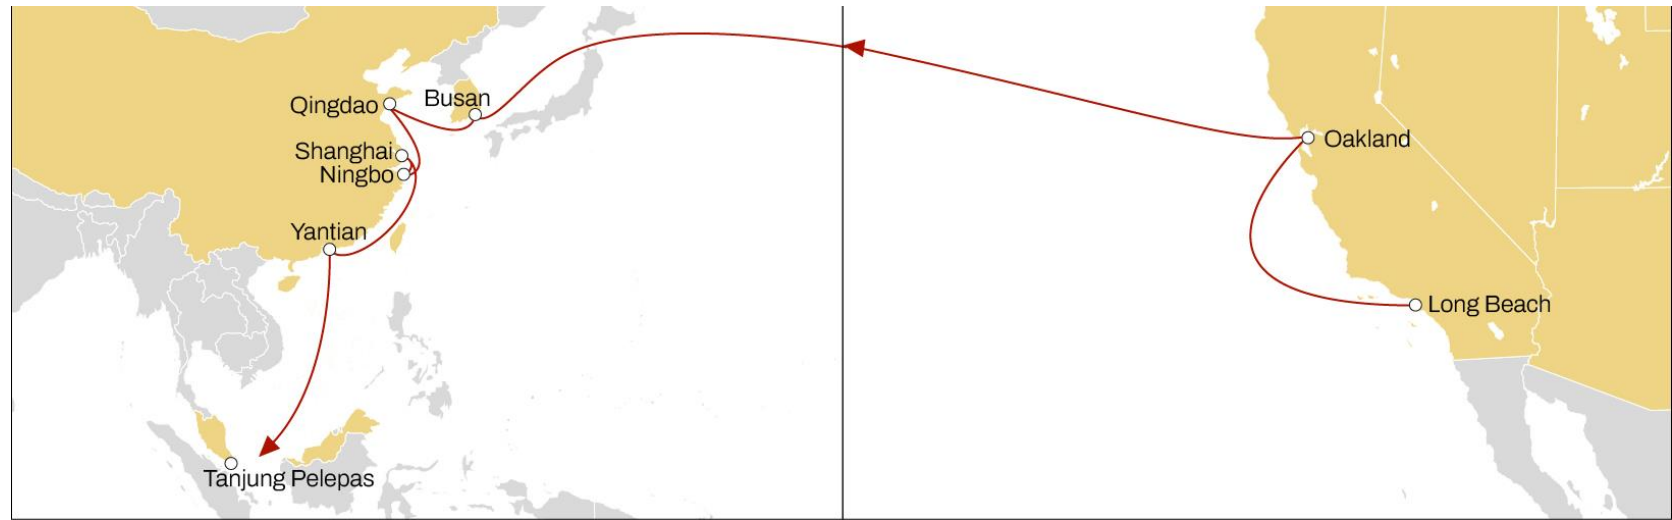

	QINGDAO	SHANGHAI	NINGBO	BUSAN
LOS ANGELES	20	23	26	30
OAKLAND	15	18	21	25

MAPLE

TRANSPACIFIC WEST COAST CANADA

WESTBOUND

- Dedicated service from Canada to Yokohama & Busan
- Reliable connections to Xiamen, Yantian, Ningbo & Shanghai.

	YOKOHAMA	BUSAN	XIAMEN	YANTIAN	NINGBO	SHANGHAI
PRINCE RUPERT	22	26	30	32	35	38
VANCOUVER	17	21	25	27	30	33

CHINOOK

TRANSPACIFIC WC USA & CANADA

WESTBOUND

- Weekly Seattle & Portland call to China.
- Reliable connection in Busan.

	YANTIAN	SHANGHAI	QINGDAO	BUSAN
VANCOUVER	24	28	30	35
SEATTLE	22	24	27	31
PORTLAND	18	21	24	28

SENTOSA

TRANSPACIFIC WEST COAST USA

WESTBOUND

- Direct connection to China
- Reliable connection to Southeast Asia in Tanjung Pelepas

	BUSAN	QINGDAO	NINGBO	SHANGHAI	YANTIAN	TANJUNG PELEPAS
LONG BEACH	20	23	25	27	31	35
OAKLAND	17	20	22	24	28	32

MUSTANG

TRANSPACIFIC WEST COAST USA

WESTBOUND

- Direct connection to Central and South China

	YANTIAN	NINGBO	SHANGHAI
LONG BEACH	20	25	27