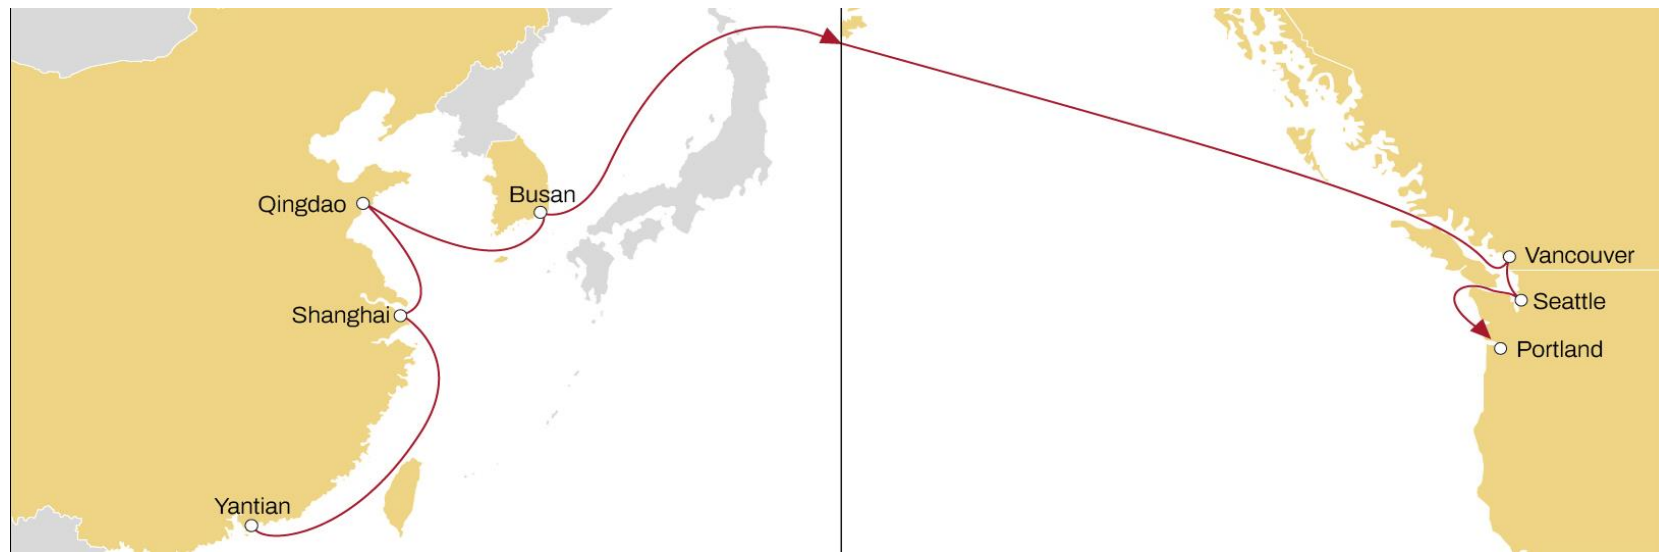

ORIENT

TRANSPACIFIC WEST COAST USA

EASTBOUND

- Improved transit time from North and Central China to Long Beach and Oakland
- Direct South Korea coverage

	LONG BEACH	OAKLAND
QINGDAO	24	30
SHANGHAI	21	27
NINGBO	18	24
BUSAN	14	20

MAPLE

TRANSPACIFIC WEST COAST CANADA

EASTBOUND

- Dedicated Canadian service with both Vancouver and Prince Rupert call
- Fast connection from China, South Korea and Japan to PNW

	PRINCE RUPERT	VANCOUVER
XIAMEN	23	28
YANTIAN	20	25
NINGBO	17	22
SHANGHAI	15	20
BUSAN	12	17
YOKOHAMA	10	15

CHINOOK TRANSPACIFIC WC USA & CANADA

EASTBOUND

- Fast transit time from Yantian, Shanghai, Qingdao and Busan to Vancouver
- Weekly call to Seattle and Vancouver

	VANCOUVER	SEATTLE	PORTLAND
YANTIAN	21	25	29
SHANGHAI	18	22	26
QINGDAO	15	19	24
BUSAN	11	15	19

SENTOSA

TRANSPACIFIC WEST COAST USA

EASTBOUND

- Reliable Southeast Asia service to Long beach and Oakland
- Large improvement in transit from a large number of SEA ports via Busan.

	LONG BEACH	OAKLAND
SINGAPORE	25	32
LAEM CHABANG	22	29
VUNG TAU	19	26
BUSAN	12	19