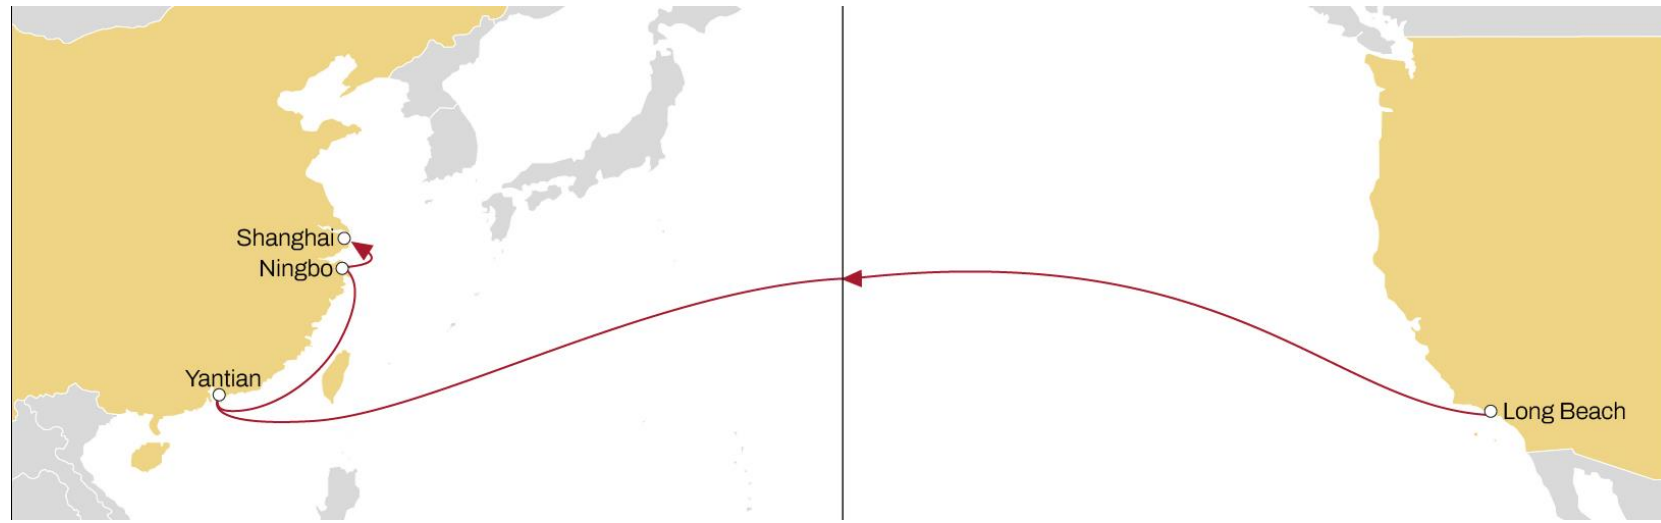

MAPLE

TRANSPACIFIC WEST COAST CANADA

EASTBOUND

- Dedicated Canadian service with both Vancouver and Prince Rupert call
- Fast connection from China, South Korea and Japan to PNW

	PRINCE RUPERT	VANCOUVER
XIAMEN	23	28
YANTIAN	20	25
NINGBO	17	22
SHANGHAI	15	20
BUSAN	12	17
YOKOHAMA	10	15

	QINGDAO	SHANGHAI	NINGBO	BUSAN
LOS ANGELES	20	23	26	30
OAKLAND	15	18	21	25

MAPLE

TRANSPACIFIC WEST COAST CANADA

WESTBOUND

- Dedicated service from Canada to Yokohama & Busan
- Reliable connections to Xiamen, Yantian, Ningbo & Shanghai.

	YANTIAN	SHANGHAI	QINGDAO	BUSAN
VANCOUVER	24	28	30	35
SEATTLE	22	24	27	31
PORTLAND	18	21	24	28

SENTOSA

TRANSPACIFIC WEST COAST USA

WESTBOUND

- Direct connection to China
- Reliable connection to Southeast Asia in Tanjung Pelepas

	BUSAN	QINGDAO	NINGBO	SHANGHAI	YANTIAN	TANJUNG PELEPAS
LONG BEACH	20	23	25	27	31	35
OAKLAND	17	20	22	24	28	32

MUSTANG

TRANSPACIFIC WEST COAST USA

WESTBOUND

- Direct connection to Central and South China

	YANTIAN	NINGBO	SHANGHAI
LONG BEACH	20	25	27