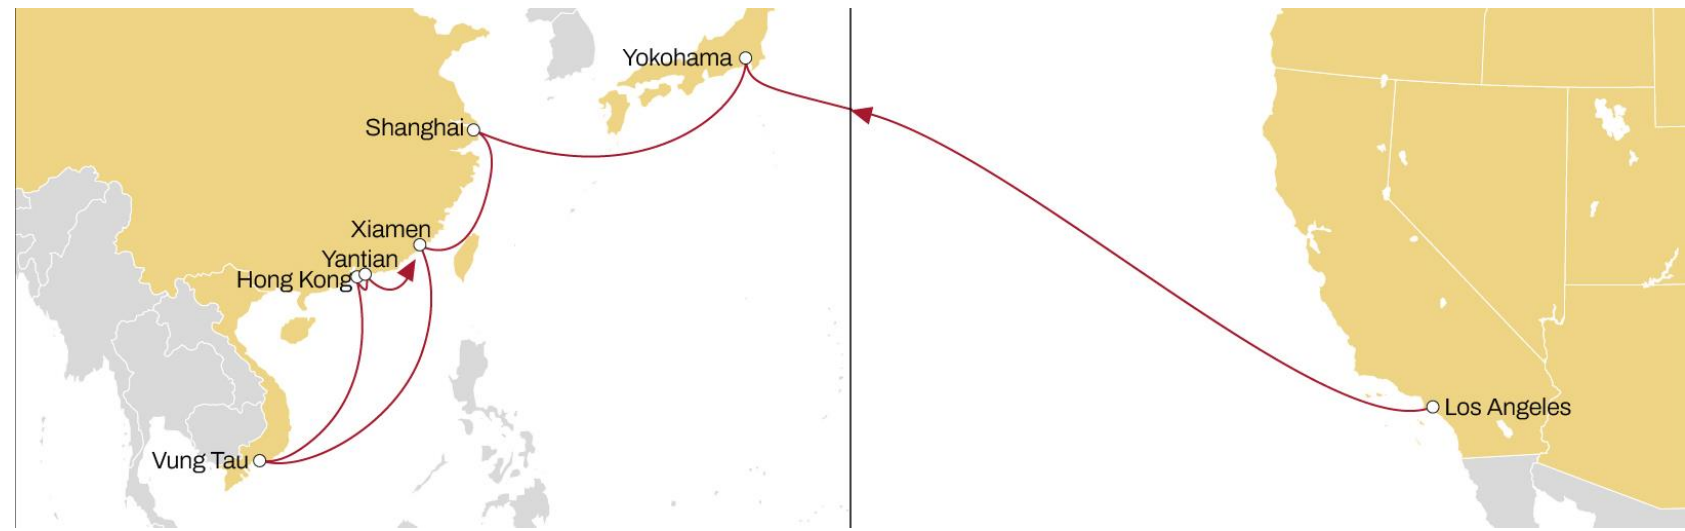

PEARL

TRANSPACIFIC WEST COAST USA

WESTBOUND

- Direct service to Yokohama
- Reliable connection Xiamen
- Fast transit time to Vung Tau

	YOKOHAMA	XIAMEN	VUNG TAU	HONG KONG	YANTIAN
LOS ANGELES	16	20	24	29	31