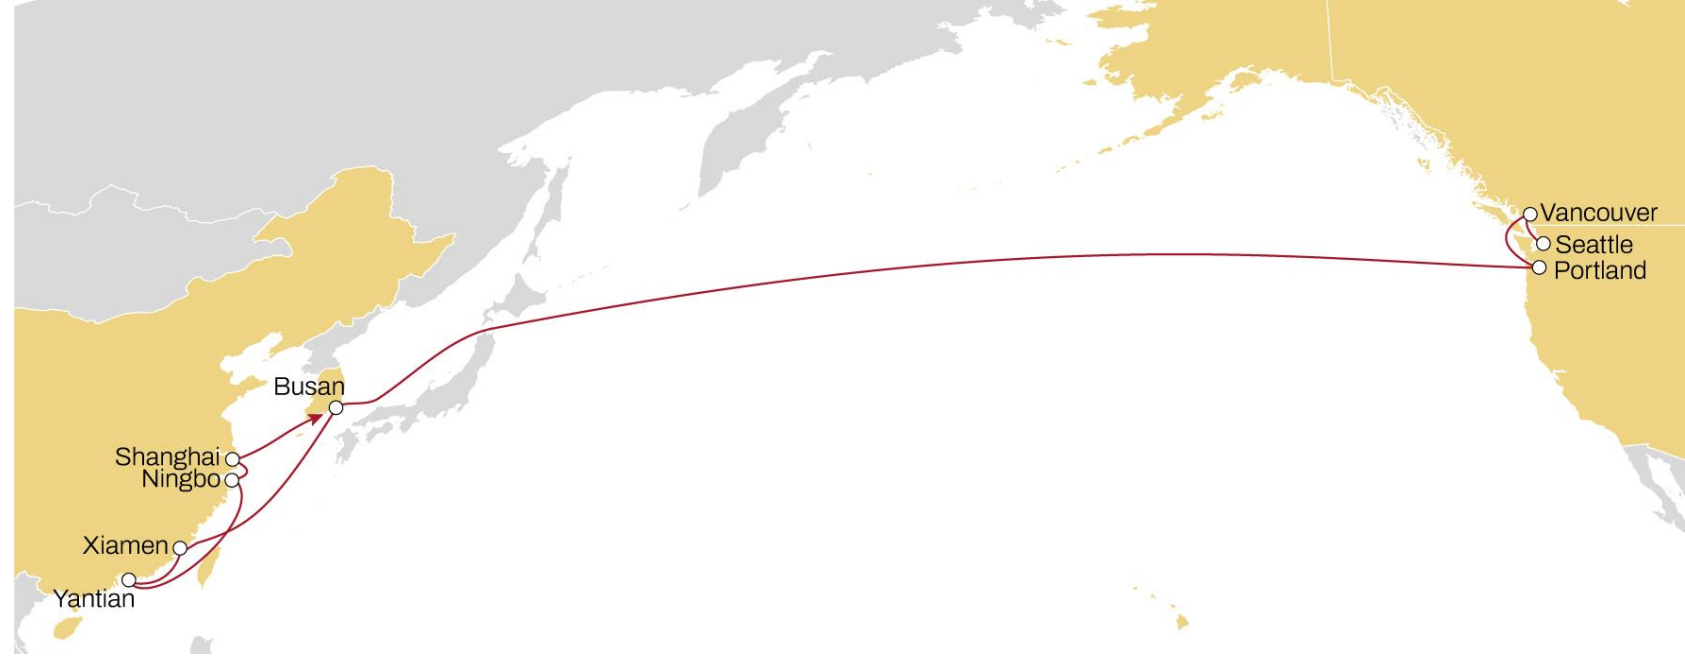

	SEATTLE	VANCOUVER	PORTLAND
XIAMEN	20	22	27
YANTIAN	17	20	24
NINGBO	14	17	21
SHANGHAI	13	15	20
BUSAN	10	13	17

NORTH AMERICA WEST COAST TO ASIA

TRANSPACIFIC USA WEST COAST TO ASIA **PEARL**

WESTBOUND

- **Direct** service from Southwest Pacific to Vietnam and South China
- **Fast** transit time to Vietnam

	YOKOHAMA	NINGBO	SHANGHAI	XIAMEN	YANTIAN	SINGAPORE
LONG BEACH	17	22	24	27	29	33
OAKLAND	15	20	22	24	27	31

TRANSPACIFIC WEST COAST TO ASIA **CHINOOK**

WESTBOUND

- **Extensive** coverage from Canada West Coast to China
- **Direct** service from Canada to Vietnam

	BUSAN	VUNG TAU	HAIPHONG	YANTIAN	SHANGHAI	QINGDAO
PRINCE RUPERT	21	27	30	33	36	39
VANCOUVER	12	18	22	24	28	30

TRANSPACIFIC WEST COAST TO ASIA **MUSTANG**

WESTBOUND

- **Fast** Pacific Northwest connection into China base ports
- **Direct** access from Portland to Asian market

	BUSAN	XIAMEN	YANTIAN	NINGBO	SHANGHAI
SEATTLE	22	26	28	31	33
PORTLAND	15	20	22	25	27
VANCOUVER	18	22	24	27	29