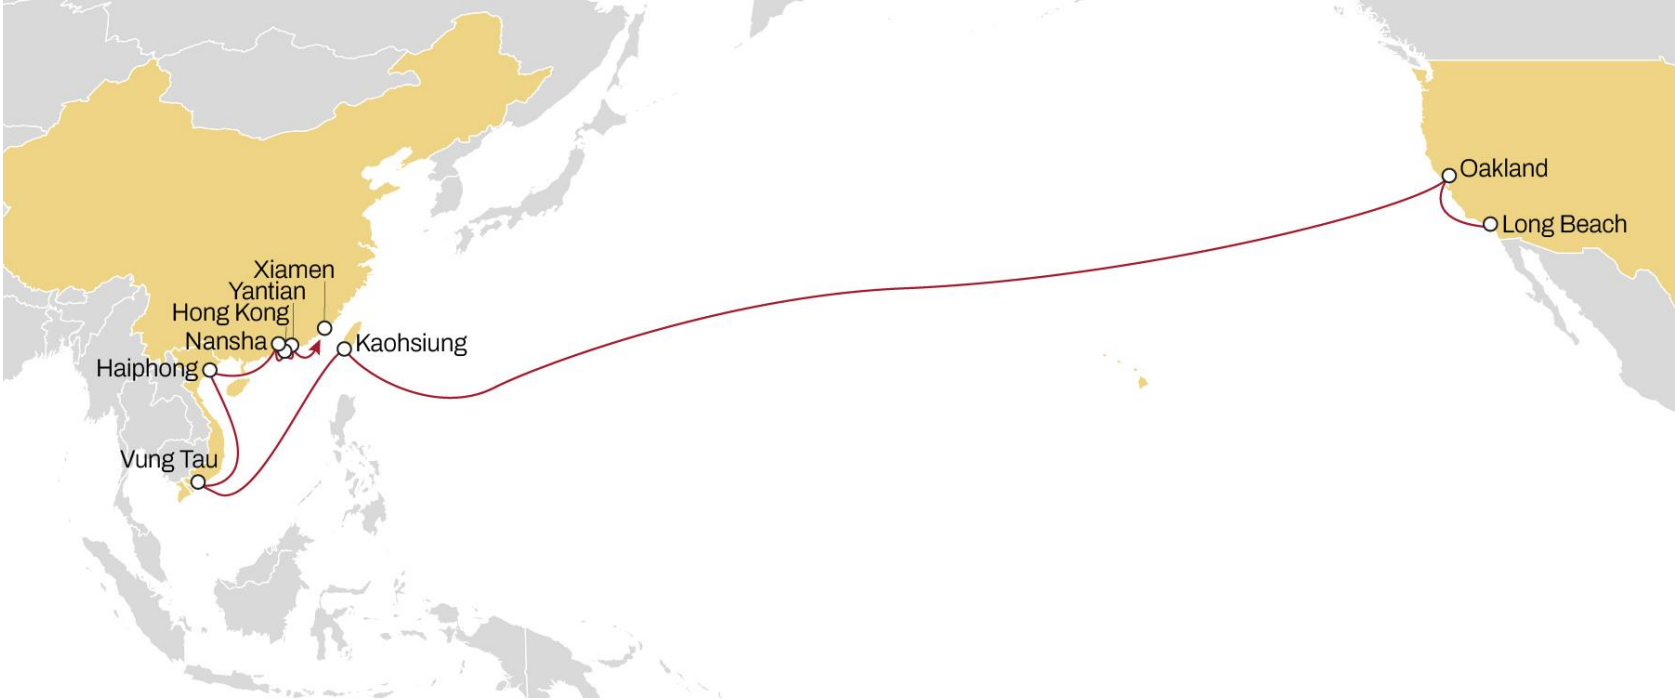

	PRINCE RUPERT	VANCOUVER
VUNG TAU	25	30
HAIPHONG	22	26
YANTIAN	19	23
SHANGHAI	16	20
QINGDAO	13	17
BUSAN	10	14

TRANSPACIFIC ASIA TO WEST COAST **MUSTANG**

EASTBOUND

- **Fast** transit time to Seattle offering various IPI destinations
- **Alternative** Vancouver call
- **Niche** Portland offering

	SEATTLE	VANCOUVER	PORTLAND
XIAMEN	20	22	27
YANTIAN	17	20	24
NINGBO	14	17	21
SHANGHAI	13	15	20
BUSAN	10	13	17

NORTH AMERICA WEST COAST TO ASIA

TRANSPACIFIC USA WEST COAST TO ASIA **PEARL**

WESTBOUND

- **Direct** service from Southwest Pacific to Vietnam and South China
- **Fast** transit time to Vietnam

	KAOHSIUNG	VUNG TAU	HAIPHONG	NANSHA	HONG KONG	YANTIAN	XIAMEN
LONG BEACH	19	23	26	28	30	31	35
OAKLAND	16	19	22	25	26	28	32

TRANSPACIFIC USA WEST COAST TO ASIA **ORIENT**

WESTBOUND

- **Direct** service from Southwest Pacific to Central and North China markets
- **Fast** transit from Southwest Pacific into Busan

	BUSAN	VUNG TAU	HAIPHONG	YANTIAN	SHANGHAI	QINGDAO
PRINCE RUPERT	21	27	30	33	36	39
VANCOUVER	12	18	22	24	28	30

TRANSPACIFIC WEST COAST TO ASIA **MUSTANG**

WESTBOUND

- **Fast** Pacific Northwest connection into China base ports
- **Direct** access from Portland to Asian market