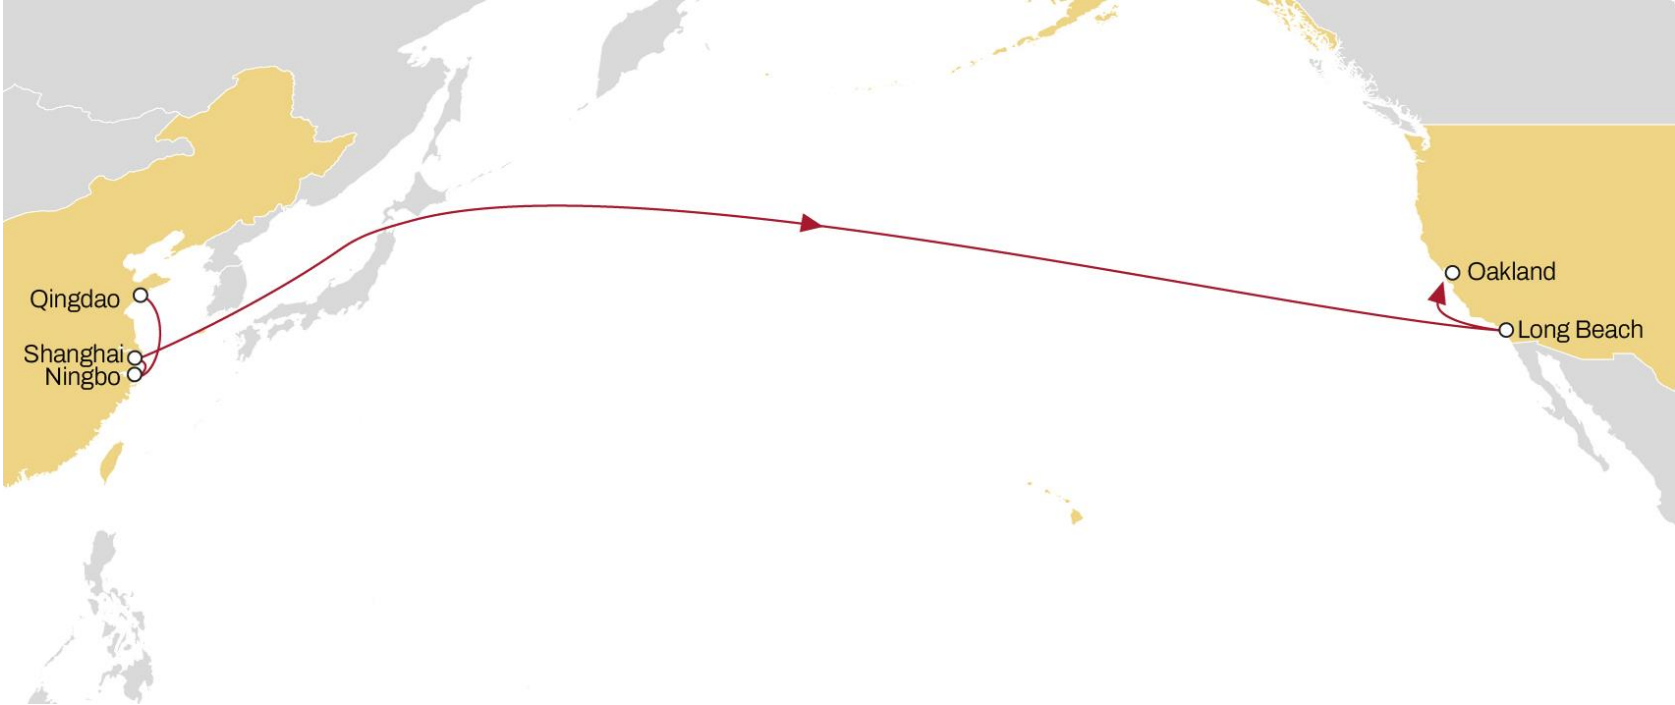

ASIA - NORTH AMERICA WEST COAST

2025

ASIA TO NORTH AMERICA WEST COAST 2025

ALL SERVICES OVERVIEW

ASIA TO NORTH AMERICA WEST COAST

TRANSPACIFIC ASIA TO USA WEST COAST **PEARL**

EASTBOUND

- **Direct call** from Haiphong and Vung Tau
- **Direct service** from South China to Long beach and Oakland
- **Extensive rail connection** to various IPI destinations

	LONG BEACH	OAKLAND
VUNG TAU	28	34
HAIPHONG	24	31
NANSHA	22	28
HONG KONG	21	27
YANTIAN	18	24
XIAMEN	15	21

TRANSPACIFIC ASIA TO USA WEST COAST **ORIENT**

EASTBOUND

- **Fast connection** from North and Central China to Pacific Southwest Region

	LONG BEACH	OAKLAND
QINGDAO	18	25
NINGBO	15	23
SHANGHAI	14	21

TRANSPACIFIC ASIA TO USA WEST COAST

SENTOSA

EASTBOUND

- **Full coverage** of the Southeast Asia outports by MSC intra Asia feeders
- **Unique and direct** connection between Southeast Asia main ports and Pacific Southwest Region
- **Extended** US territory coverage via rail network

	BUSAN	VUNG TAU	HAIPHONG	YANTIAN	SHANGHAI	QINGDAO
PRINCE RUPERT	21	27	30	33	36	39
VANCOUVER	12	18	22	24	28	30

TRANSPACIFIC WEST COAST TO ASIA **MUSTANG**

WESTBOUND

- **Fast** Pacific Northwest connection into China base ports
- **Direct** access from Portland to Asian market