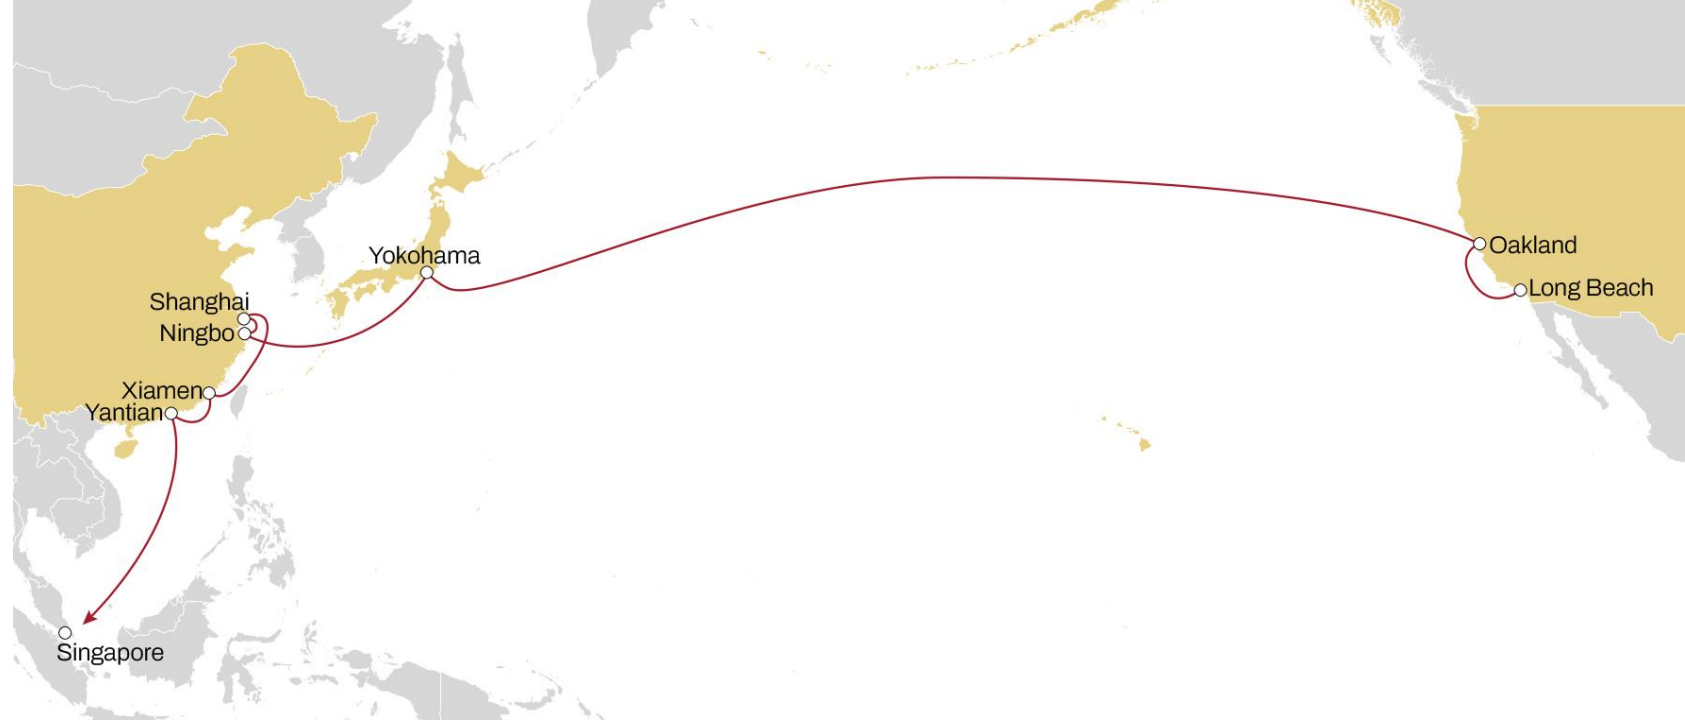

	SEATTLE	VANCOUVER	PORTLAND
XIAMEN	20	22	27
YANTIAN	17	20	24
NINGBO	14	17	21
SHANGHAI	13	15	20
BUSAN	10	13	17

NORTH AMERICA WEST COAST TO ASIA

TRANSPACIFIC USA WEST COAST TO ASIA **PEARL**

WESTBOUND

- **Direct** service from Southwest Pacific to Vietnam and South China
- **Fast** transit time to Vietnam

	KAOHSIUNG	VUNG TAU	HAIPHONG	NANSHA	HONG KONG	YANTIAN	XIAMEN
LONG BEACH	19	23	26	28	30	31	35
OAKLAND	16	19	22	25	26	28	32

TRANSPACIFIC USA WEST COAST TO ASIA **ORIENT**

WESTBOUND

- **Direct** service from Southwest Pacific to Central and North China markets
- **Fast** transit from Southwest Pacific into Busan

	BUSAN	QINGDAO	NINGBO	SHANGHAI
LONG BEACH	19	23	26	28
OAKLAND	16	20	23	24

TRANSPACIFIC USA WEST COAST TO ASIA **SENTOSA**

WESTBOUND

- **Direct** service from Southwest Pacific to Yokohama
- **Efficient** connection from Southwest Pacific to Japan via Busan
- **Extensive** coverage from Southwest Pacific into China
- **Extensive** coverage to Southeast Asian markets via Singapore

	BUSAN	VUNG TAU	HAIPHONG	YANTIAN	SHANGHAI	QINGDAO
PRINCE RUPERT	21	27	30	33	36	39
VANCOUVER	12	18	22	24	28	30

TRANSPACIFIC WEST COAST TO ASIA **MUSTANG**

WESTBOUND

- **Fast** Pacific Northwest connection into China base ports
- **Direct** access from Portland to Asian market