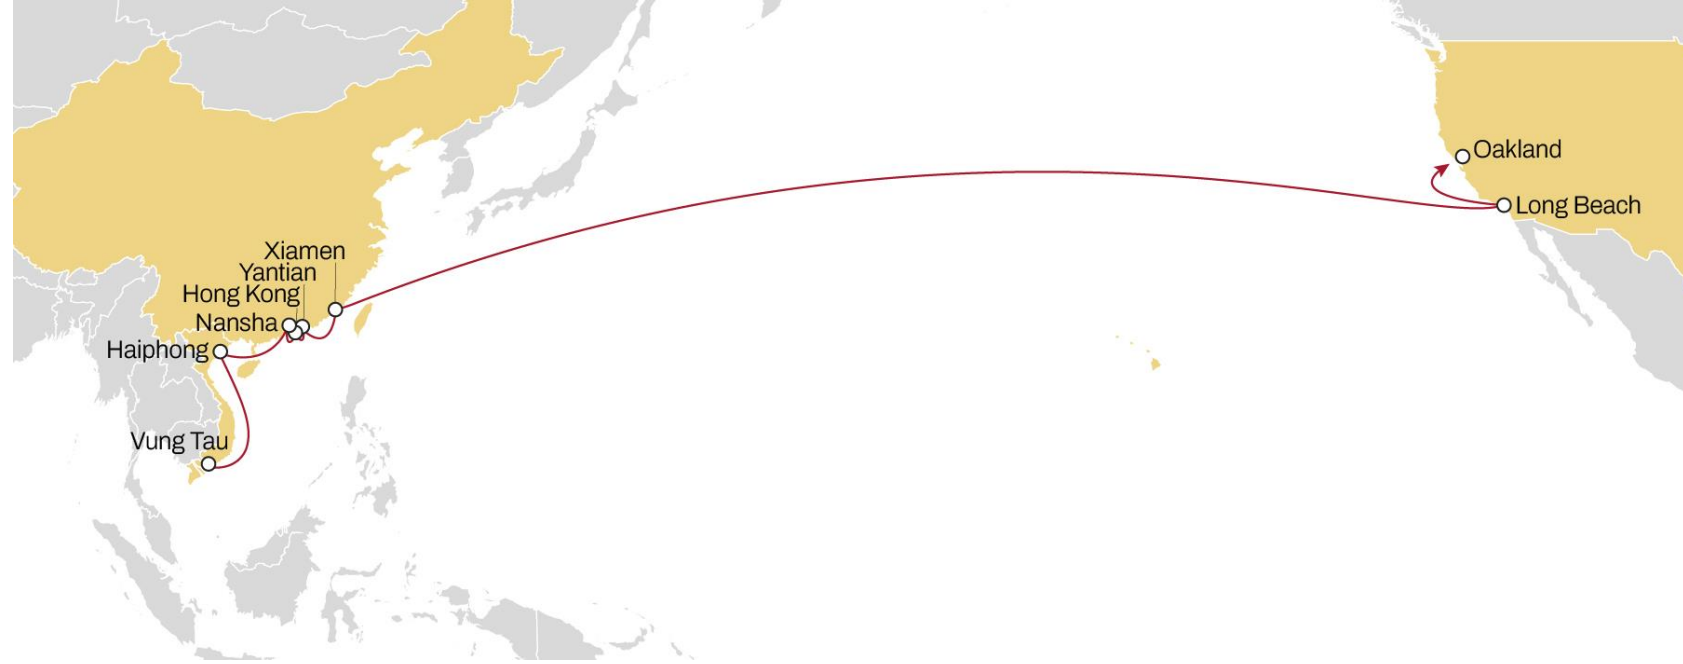

ASIA - NORTH AMERICA WEST COAST

2025

ASIA TO NORTH AMERICA WEST COAST 2025

ALL SERVICES OVERVIEW

ASIA TO NORTH AMERICA WEST COAST

TRANSPACIFIC ASIA TO USA WEST COAST **PEARL**

EASTBOUND

- **Direct call** from Haiphong and Vung Tau
- **Direct service** from South China to Long beach and Oakland
- **Extensive rail connection** to various IPI destinations

	LONG BEACH	OAKLAND
VUNG TAU	28	34
HAIPHONG	24	31
NANSHA	22	28
HONG KONG	21	27
YANTIAN	18	24
XIAMEN	15	21

TRANSPACIFIC ASIA TO USA WEST COAST **ORIENT**

EASTBOUND

- **Fast connection** from North and Central China to Pacific Southwest Region

	LONG BEACH	OAKLAND
QINGDAO	18	25
NINGBO	15	23
SHANGHAI	14	21

TRANSPACIFIC ASIA TO USA WEST COAST

SENTOSA

EASTBOUND

- **Full coverage** of the Southeast Asia outports by MSC intra Asia feeders
- **Unique and direct** connection between Southeast Asia main ports and Pacific Southwest Region
- **Extended** US territory coverage via rail network

	SEATTLE	VANCOUVER	PORTLAND
XIAMEN	20	22	27
YANTIAN	17	20	24
NINGBO	14	17	21
SHANGHAI	13	15	20
BUSAN	10	13	17

NORTH AMERICA WEST COAST TO ASIA

TRANSPACIFIC USA WEST COAST TO ASIA **PEARL**

WESTBOUND

- **Direct** service from Southwest Pacific to Vietnam and South China
- **Fast** transit time to Vietnam