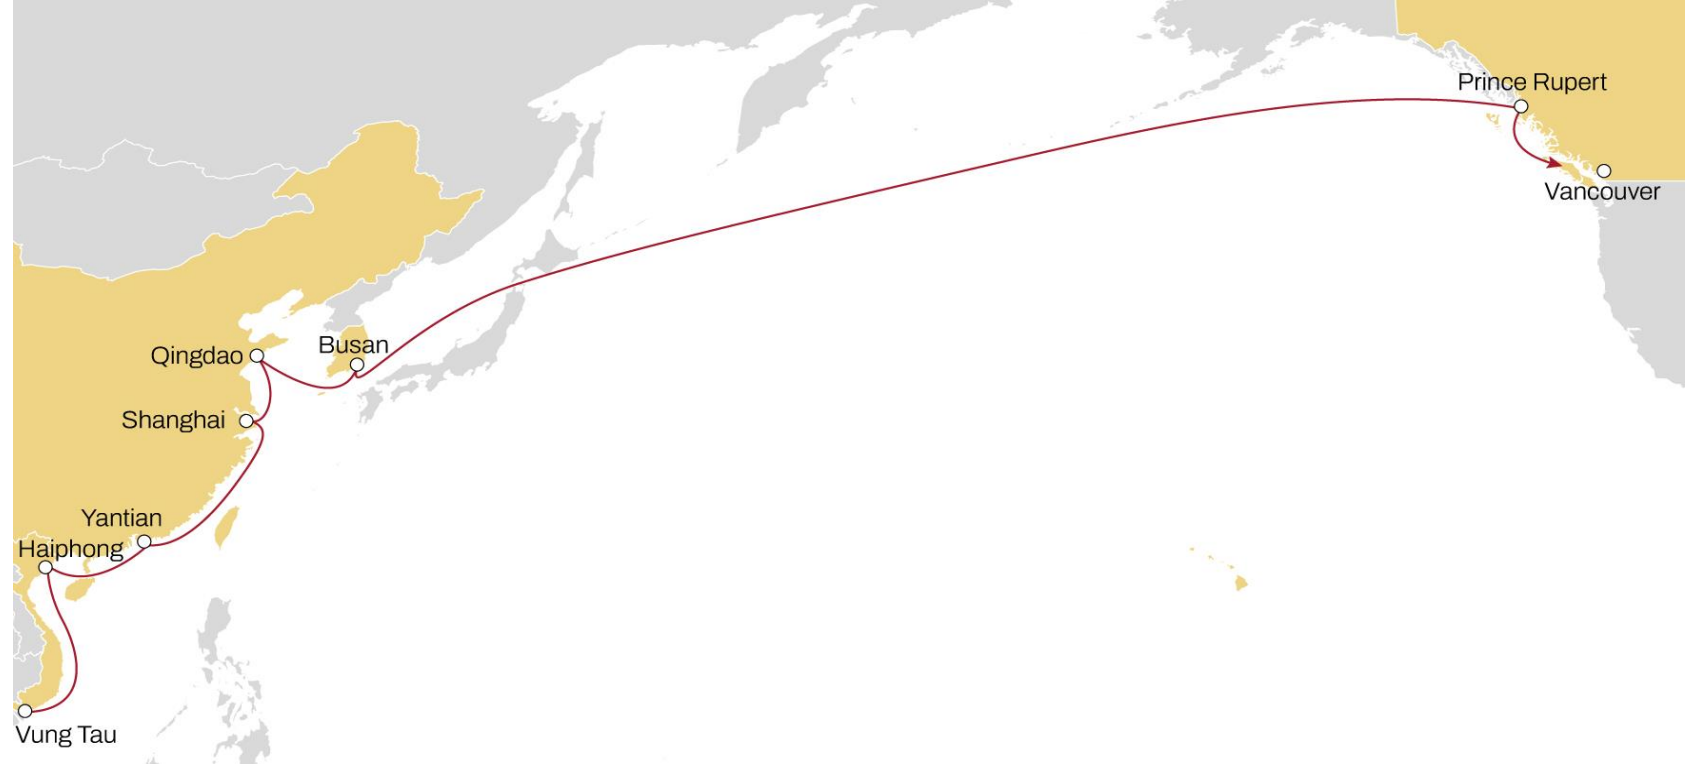

	LONG BEACH	OAKLAND
QINGDAO	18	25
NINGBO	15	23
SHANGHAI	14	21

TRANSPACIFIC ASIA TO USA WEST COAST

SENTOSA

EASTBOUND

- **Full coverage** of the Southeast Asia outports by MSC intra Asia feeders
- **Unique and direct** connection between Southeast Asia main ports and Pacific Southwest Region
- **Extended** US territory coverage via rail network

	LONG BEACH	OAKLAND
PORT KLANG	27	36
SINGAPORE	25	34
LAEM CHABANG	22	31
VUNG TAU	19	27
BUSAN	12	21

TRANSPACIFIC ASIA TO WEST COAST **CHINOOK**

EASTBOUND

- **Direct** service from Vung Tau and Haiphong to Canada
- **Core service** from Asia to Canada via Prince Rupert and Vancouver gateways
- **Alternative gateway** for US IPI destinations via Canada

	PRINCE RUPERT	VANCOUVER
VUNG TAU	25	30
HAIPHONG	22	26
YANTIAN	19	23
SHANGHAI	16	20
QINGDAO	13	17
BUSAN	10	14

TRANSPACIFIC ASIA TO WEST COAST **MUSTANG**

EASTBOUND

- **Fast** transit time to Seattle offering various IPI destinations
- **Alternative** Vancouver call
- **Niche** Portland offering

	SEATTLE	VANCOUVER	PORTLAND
XIAMEN	20	22	27
YANTIAN	17	20	24
NINGBO	14	17	21
SHANGHAI	13	15	20
BUSAN	10	13	17

NORTH AMERICA WEST COAST TO ASIA

TRANSPACIFIC USA WEST COAST TO ASIA **PEARL**

WESTBOUND

- **Direct** service from Southwest Pacific to Vietnam and South China
- **Fast** transit time to Vietnam