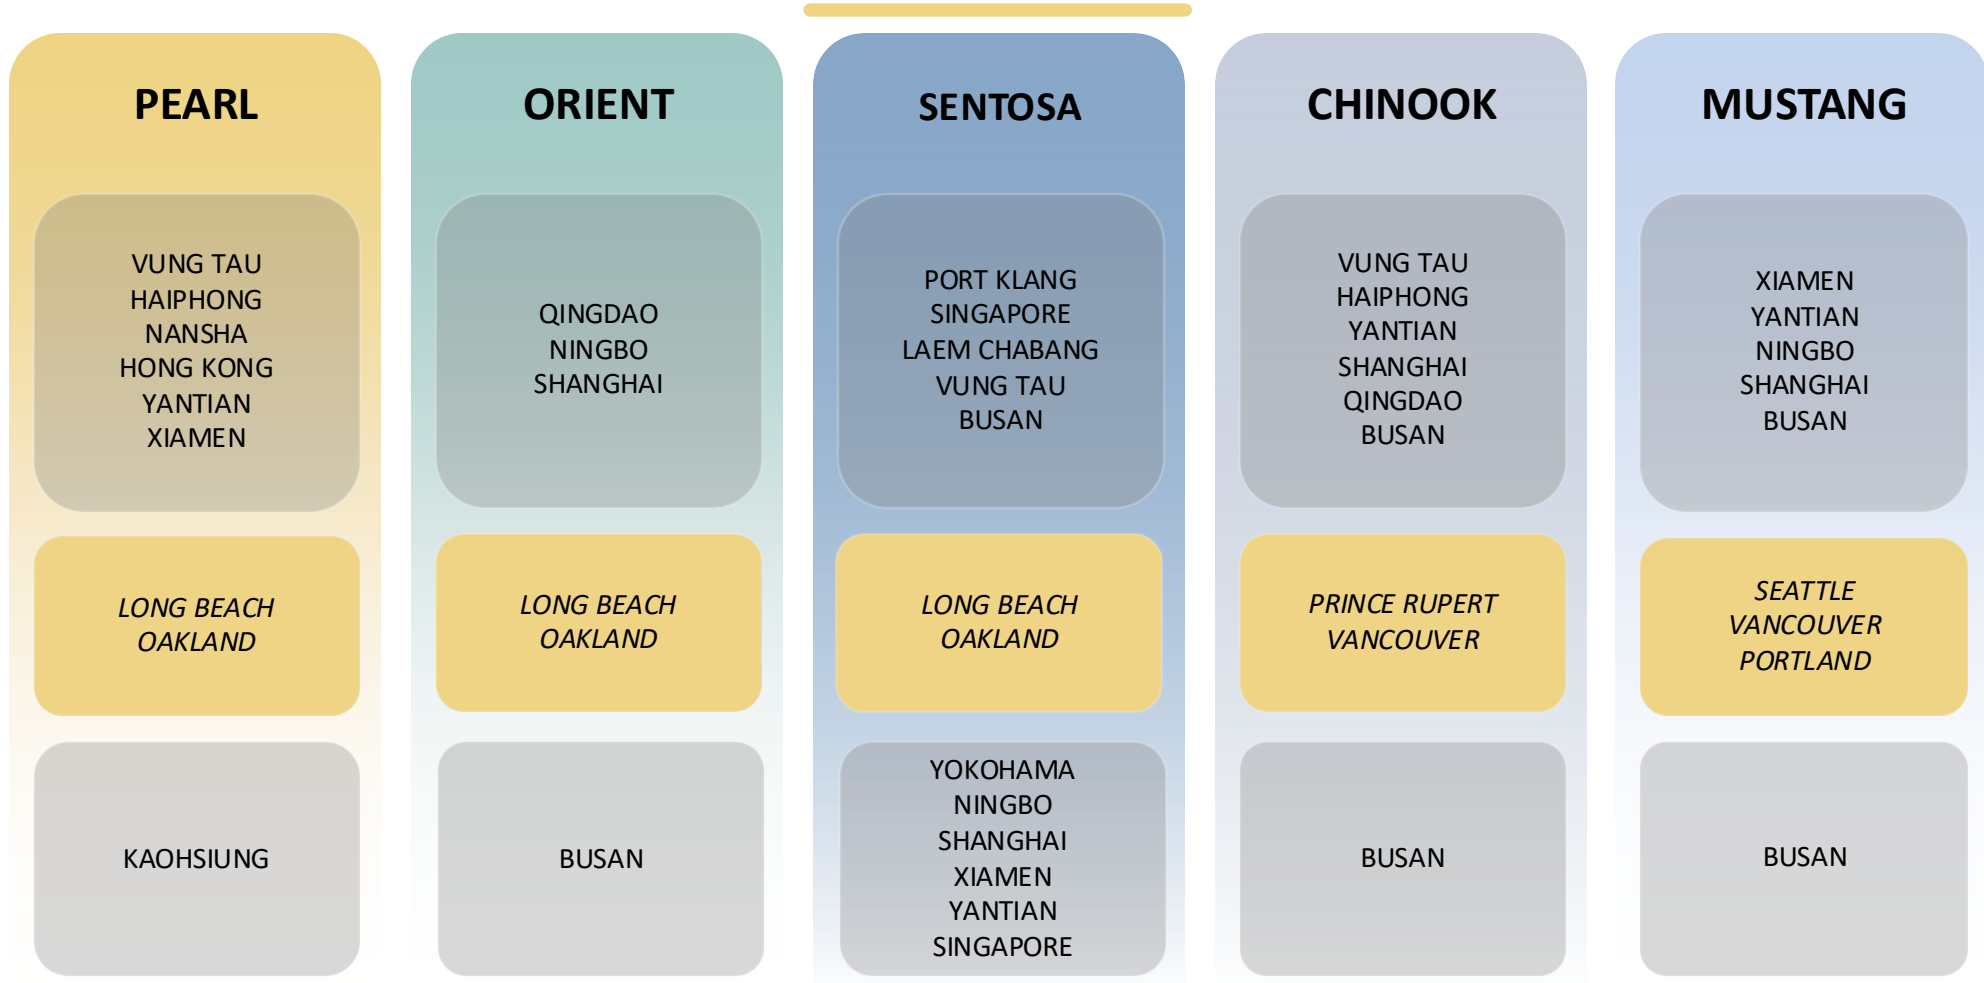

ASIA TO NORTH AMERICA WEST COAST 2025

ALL SERVICES OVERVIEW