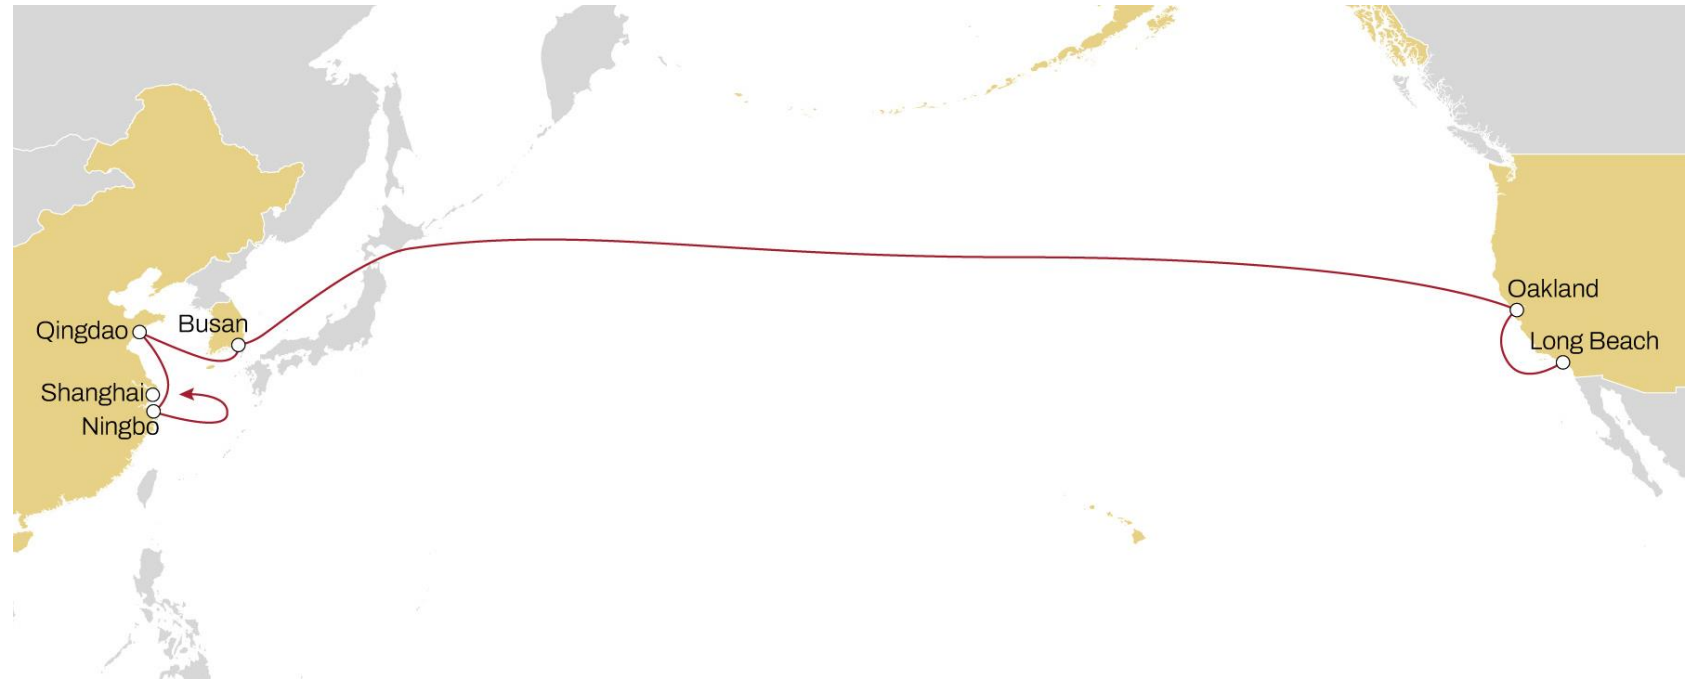

	SEATTLE	VANCOUVER	PORTLAND
XIAMEN	20	22	27
YANTIAN	17	20	24
NINGBO	14	17	21
SHANGHAI	13	15	20
BUSAN	10	13	17

NORTH AMERICA WEST COAST TO ASIA

TRANSPACIFIC USA WEST COAST TO ASIA **PEARL**

WESTBOUND

- **Direct** service from Southwest Pacific to Vietnam and South China
- **Fast** transit time to Vietnam

	KAOHSIUNG	VUNG TAU	HAIPHONG	NANSHA	HONG KONG	YANTIAN	XIAMEN
LONG BEACH	19	23	26	28	30	31	35
OAKLAND	16	19	22	25	26	28	32

TRANSPACIFIC USA WEST COAST TO ASIA **ORIENT**

WESTBOUND

- **Direct** service from Southwest Pacific to Central and North China markets
- **Fast** transit from Southwest Pacific into Busan

	BUSAN	QINGDAO	NINGBO	SHANGHAI
LONG BEACH	19	23	26	28
OAKLAND	16	20	23	24

TRANSPACIFIC USA WEST COAST TO ASIA **SENTOSA**

WESTBOUND

- **Direct** service from Southwest Pacific to Yokohama
- **Efficient** connection from Southwest Pacific to Japan via Busan
- **Extensive** coverage from Southwest Pacific into China
- **Extensive** coverage to Southeast Asian markets via Singapore

	BUSAN	VUNG TAU	HAIPHONG	YANTIAN	SHANGHAI	QINGDAO
PRINCE RUPERT	21	27	30	33	36	39
VANCOUVER	12	18	22	24	28	30

TRANSPACIFIC WEST COAST TO ASIA **MUSTANG**

WESTBOUND

- **Fast** Pacific Northwest connection into China base ports
- **Direct** access from Portland to Asian market