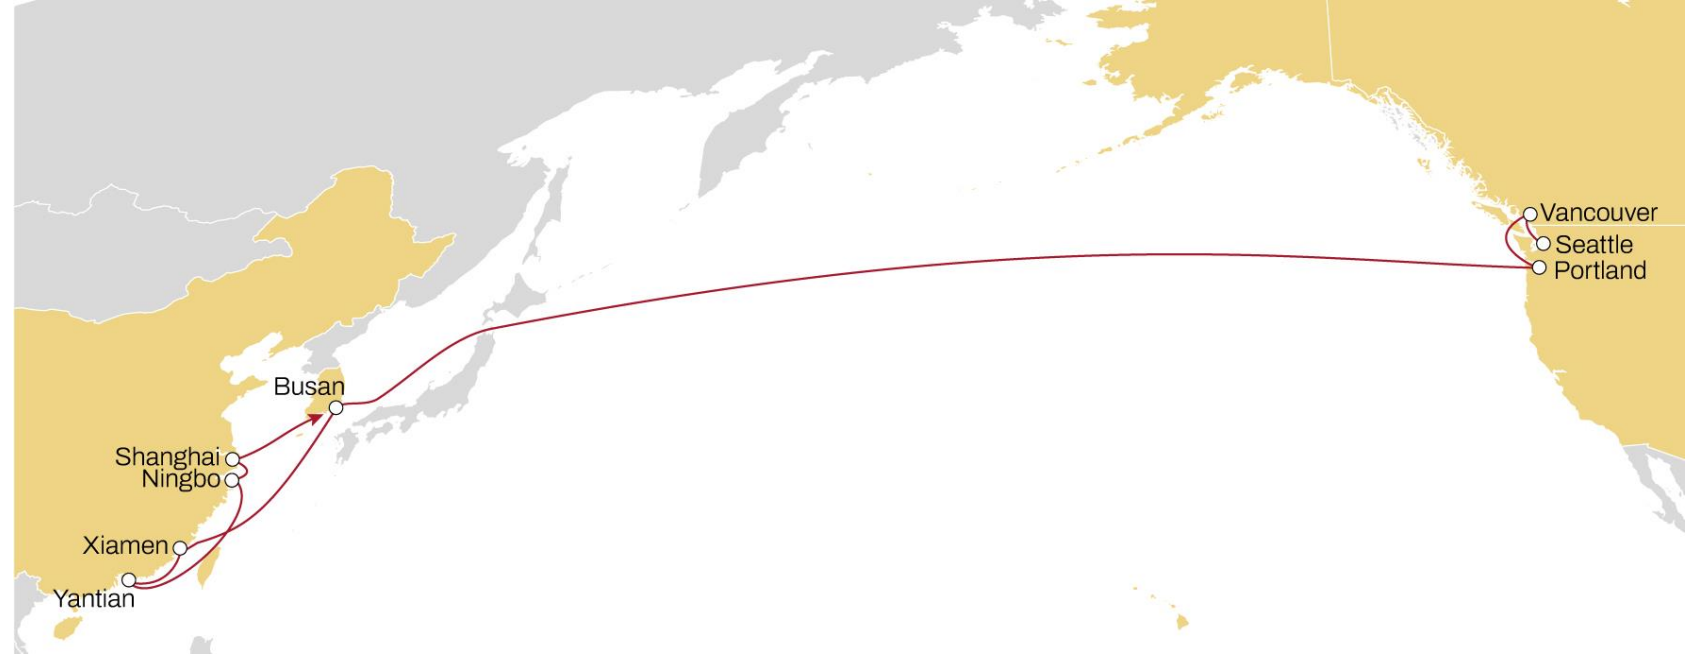

	SEATTLE	VANCOUVER	PORTLAND
XIAMEN	20	22	27
YANTIAN	17	20	24
NINGBO	14	17	21
SHANGHAI	13	15	20
BUSAN	10	13	17

NORTH AMERICA WEST COAST TO ASIA

TRANSPACIFIC USA WEST COAST TO ASIA **PEARL**

WESTBOUND

- **Direct** service from Southwest Pacific to Vietnam and South China
- **Fast** transit time to Vietnam

	YOKOHAMA	NINGBO	SHANGHAI	XIAMEN	YANTIAN	SINGAPORE
LONG BEACH	17	22	24	27	29	33
OAKLAND	15	20	22	24	27	31

TRANSPACIFIC WEST COAST TO ASIA **CHINOOK**

WESTBOUND

- **Extensive** coverage from Canada West Coast to China
- **Direct** service from Canada to Vietnam

	VUNG TAU	HAIPHONG	YANTIAN	SHANGHAI	QINGDAO	BUSAN
SEATTLE	26	30	32	35	38	42
VANCOUVER	20	24	26	29	32	36
PRINCE RUPERT	16	20	22	25	28	31

TRANSPACIFIC WEST COAST TO ASIA **MUSTANG**

WESTBOUND

- **Fast** Pacific Northwest connection into China base ports
- **Direct** access from Portland to Asian market

	BUSAN	XIAMEN	YANTIAN	NINGBO	SHANGHAI
SEATTLE	22	26	28	31	33
PORTLAND	15	20	22	25	27
VANCOUVER	18	22	24	27	29