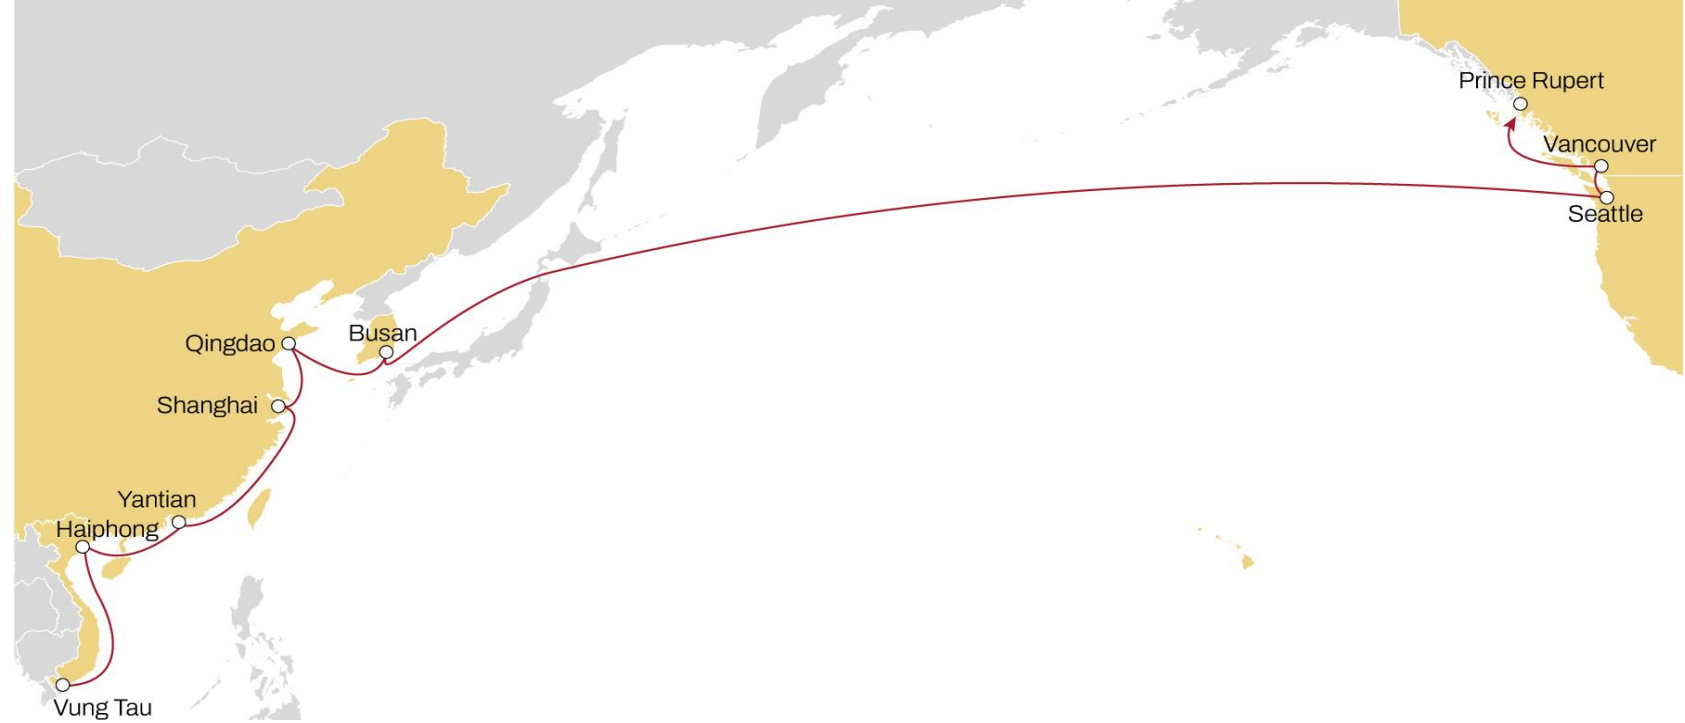

TRANSPACIFIC ASIA TO USA WEST COAST **ORIENT**

EASTBOUND

- **Fast connection** from North and Central China to Pacific Southwest Region

	LONG BEACH	OAKLAND
QINGDAO	18	25
NINGBO	15	23
SHANGHAI	14	21

TRANSPACIFIC ASIA TO USA WEST COAST **SENTOSA**

EASTBOUND

- **Full coverage** of the Southeast Asia outports by MSC intra Asia feeders
- **Unique and direct** connection between Southeast Asia main ports and Pacific Southwest Region
- **Extended** US territory coverage via rail network

	LONG BEACH	OAKLAND
PORT KLANG	27	36
SINGAPORE	25	34
LAEM CHABANG	22	31
VUNG TAU	19	27
BUSAN	12	21

TRANSPACIFIC ASIA TO WEST COAST **CHINOOK**

EASTBOUND

- **Direct** service from Vung Tau and Haiphong to Canada
- **Core service** from Asia to Canada via Prince Rupert and Vancouver gateways
- **Alternative gateway** for US IPI destinations via Canada

	SEATTLE	VANCOUVER	PORTLAND
XIAMEN	20	22	27
YANTIAN	17	20	24
NINGBO	14	17	21
SHANGHAI	13	15	20
BUSAN	10	13	17

NORTH AMERICA WEST COAST TO ASIA

TRANSPACIFIC USA WEST COAST TO ASIA **PEARL**

WESTBOUND

- **Direct** service from Southwest Pacific to Vietnam and South China
- **Fast** transit time to Vietnam