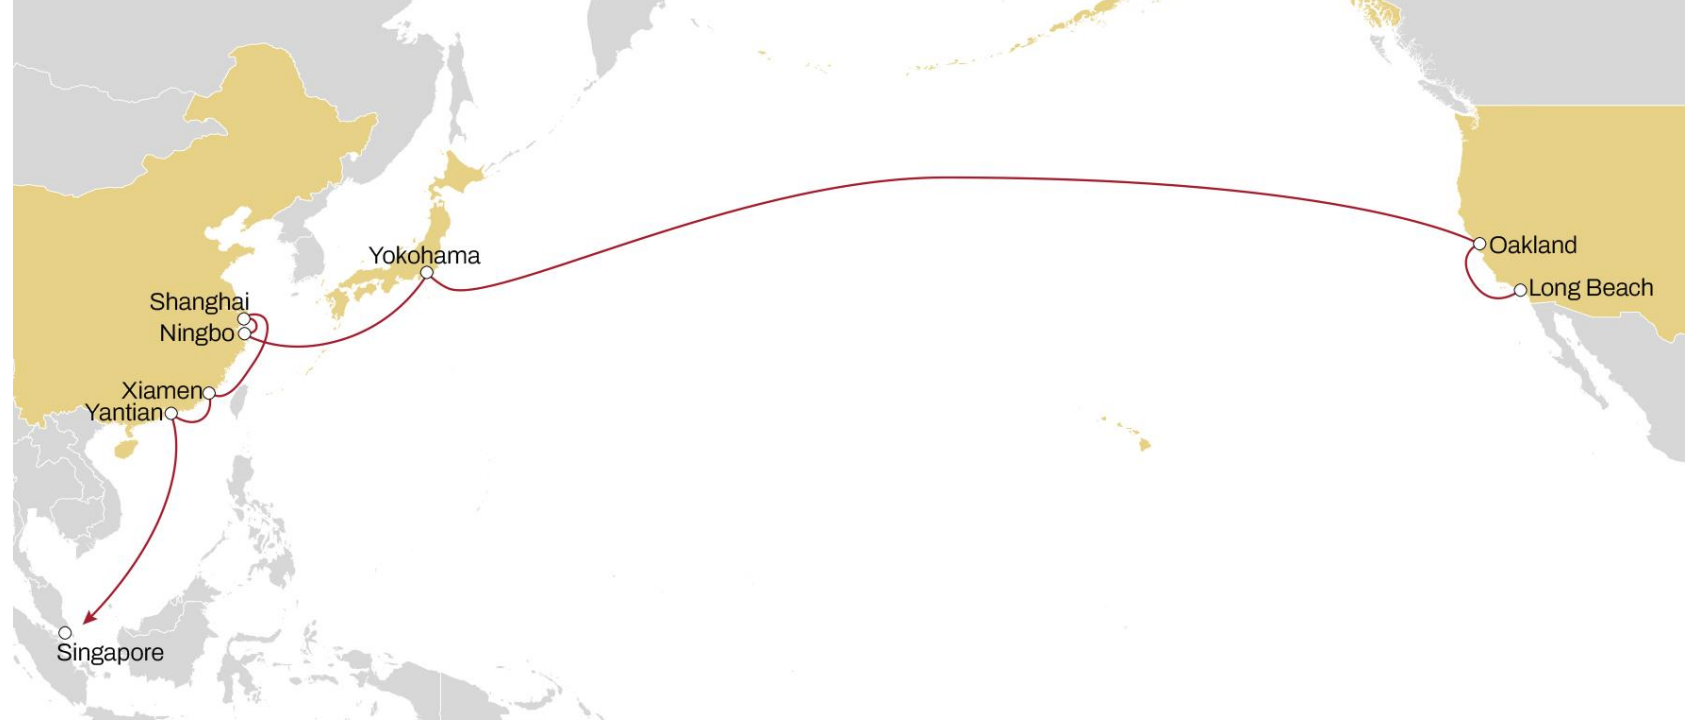

	SEATTLE	VANCOUVER	PORTLAND
XIAMEN	20	22	27
YANTIAN	17	20	24
NINGBO	14	17	21
SHANGHAI	13	15	20
BUSAN	10	13	17

NORTH AMERICA WEST COAST TO ASIA

TRANSPACIFIC USA WEST COAST TO ASIA **PEARL**

WESTBOUND

- **Direct** service from Southwest Pacific to Vietnam and South China
- **Fast** transit time to Vietnam

	KAOSHIUNG	VUNG TAU	HAIPHONG	NANSHA	HONG KONG	YANTIAN	XIAMEN
LONG BEACH	19	23	26	28	30	31	35
OAKLAND	16	19	22	25	26	28	32

TRANSPACIFIC USA WEST COAST TO ASIA ORIENT

WESTBOUND

- **Direct** service from Southwest Pacific to Central and North China markets
- **Fast** transit from Southwest Pacific into Busan

	BUSAN	QINGDAO	NINGBO	SHANGHAI
LONG BEACH	19	23	26	28
OAKLAND	16	20	23	24

TRANSPACIFIC USA WEST COAST TO ASIA **SENTOSA**

WESTBOUND

- **Direct** service from Southwest Pacific to Yokohama
- **Efficient** connection from Southwest Pacific to Japan via Busan
- **Extensive** coverage from Southwest Pacific into China
- **Extensive** coverage to Southeast Asian markets via Singapore

	VUNG TAU	HAIPHONG	YANTIAN	SHANGHAI	QINGDAO	BUSAN
SEATTLE	26	30	32	35	38	42
VANCOUVER	20	24	26	29	32	36
PRINCE RUPERT	16	20	22	25	28	31

TRANSPACIFIC WEST COAST TO ASIA **MUSTANG**

WESTBOUND

- **Fast** Pacific Northwest connection into China base ports
- **Direct** access from Portland to Asian market