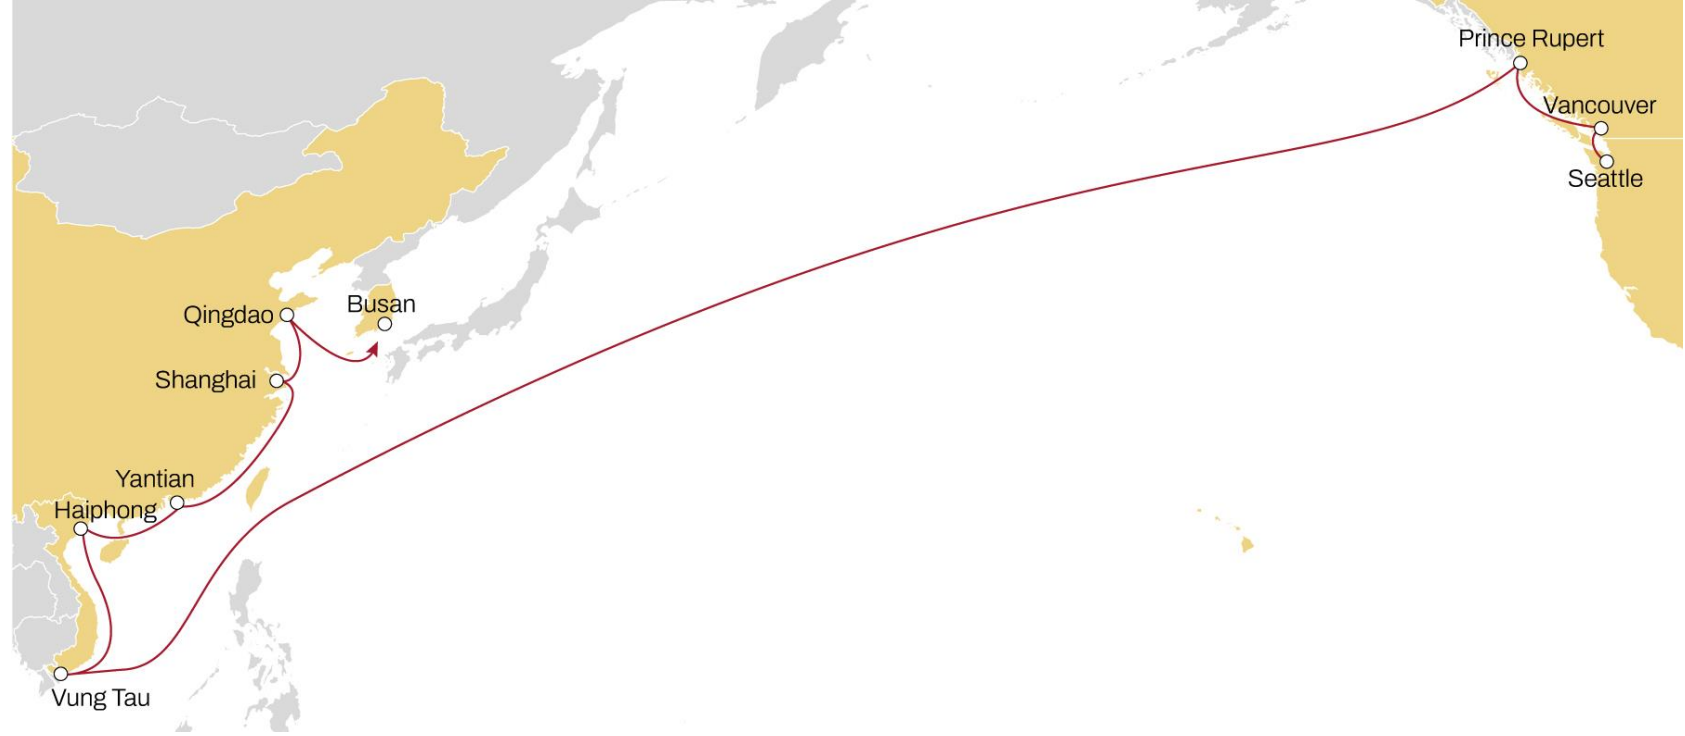

	SEATTLE	VANCOUVER	PORTLAND
XIAMEN	20	22	27
YANTIAN	17	20	24
NINGBO	14	17	21
SHANGHAI	13	15	20
BUSAN	10	13	17

NORTH AMERICA WEST COAST TO ASIA

TRANSPACIFIC USA WEST COAST TO ASIA **PEARL**

WESTBOUND

- **Direct** service from Southwest Pacific to Vietnam and South China
- **Fast** transit time to Vietnam

	KAOSHIUNG	VUNG TAU	HAIPHONG	NANSHA	HONG KONG	YANTIAN	XIAMEN
LONG BEACH	19	23	26	28	30	31	35
OAKLAND	16	19	22	25	26	28	32

TRANSPACIFIC USA WEST COAST TO ASIA ORIENT

WESTBOUND

- **Direct** service from Southwest Pacific to Central and North China markets
- **Fast** transit from Southwest Pacific into Busan

	BUSAN	QINGDAO	NINGBO	SHANGHAI
LONG BEACH	19	23	26	28
OAKLAND	16	20	23	24

TRANSPACIFIC USA WEST COAST TO ASIA **SENTOSA**

WESTBOUND

- **Direct** service from Southwest Pacific to Yokohama
- **Efficient** connection from Southwest Pacific to Japan via Busan
- **Extensive** coverage from Southwest Pacific into China
- **Extensive** coverage to Southeast Asian markets via Singapore

	VUNG TAU	HAIPHONG	YANTIAN	SHANGHAI	QINGDAO	BUSAN
SEATTLE	26	30	32	35	38	42
VANCOUVER	20	24	26	29	32	36
PRINCE RUPERT	16	20	22	25	28	31

TRANSPACIFIC WEST COAST TO ASIA **MUSTANG**

WESTBOUND

- **Fast** Pacific Northwest connection into China base ports
- **Direct** access from Portland to Asian market