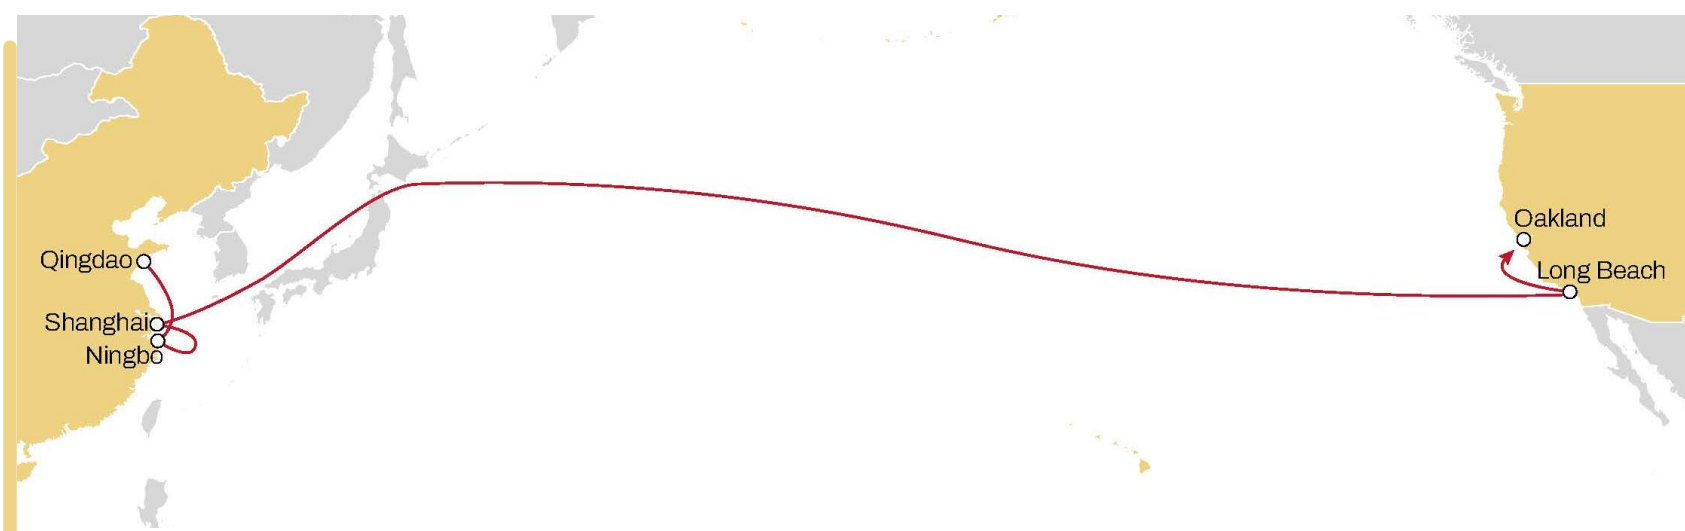

ASIA - NORTH AMERICA WEST COAST

2025

ASIA TO NORTH AMERICA WEST COAST 2025

ALL SERVICES OVERVIEW

ASIA TO NORTH AMERICA WEST COAST

TRANSPACIFIC ASIA TO USA WEST COAST

PEARL

EASTBOUND

- **Direct call** from Haiphong and Vung Tau
- **Direct service** from South China to Long beach and Oakland
- **Extensive rail connection** to various IPI destinations

	LONG BEACH	OAKLAND
VUNG TAU	28	34
HAIPHONG	24	31
NANSHA	22	28
HONG KONG	21	27
YANTIAN	18	24
XIAMEN	15	21

TRANSPACIFIC ASIA TO USA WEST COAST **ORIENT**

EASTBOUND

- **Fast connection** from North and Central China to Pacific Southwest Region

	LONG BEACH	OAKLAND
QINGDAO	18	25
NINGBO	15	23
SHANGHAI	14	21

TRANSPACIFIC ASIA TO USA WEST COAST **SENTOSA**

	VUNG TAU	HAIPHONG	YANTIAN	SHANGHAI	QINGDAO	BUSAN
SEATTLE	26	30	32	35	38	42
VANCOUVER	20	24	26	29	32	36
PRINCE RUPERT	16	20	22	25	28	31

TRANSPACIFIC WEST COAST TO ASIA **MUSTANG**

WESTBOUND

- **Fast** Pacific Northwest connection into China base ports
- **Direct** access from Portland to Asian market