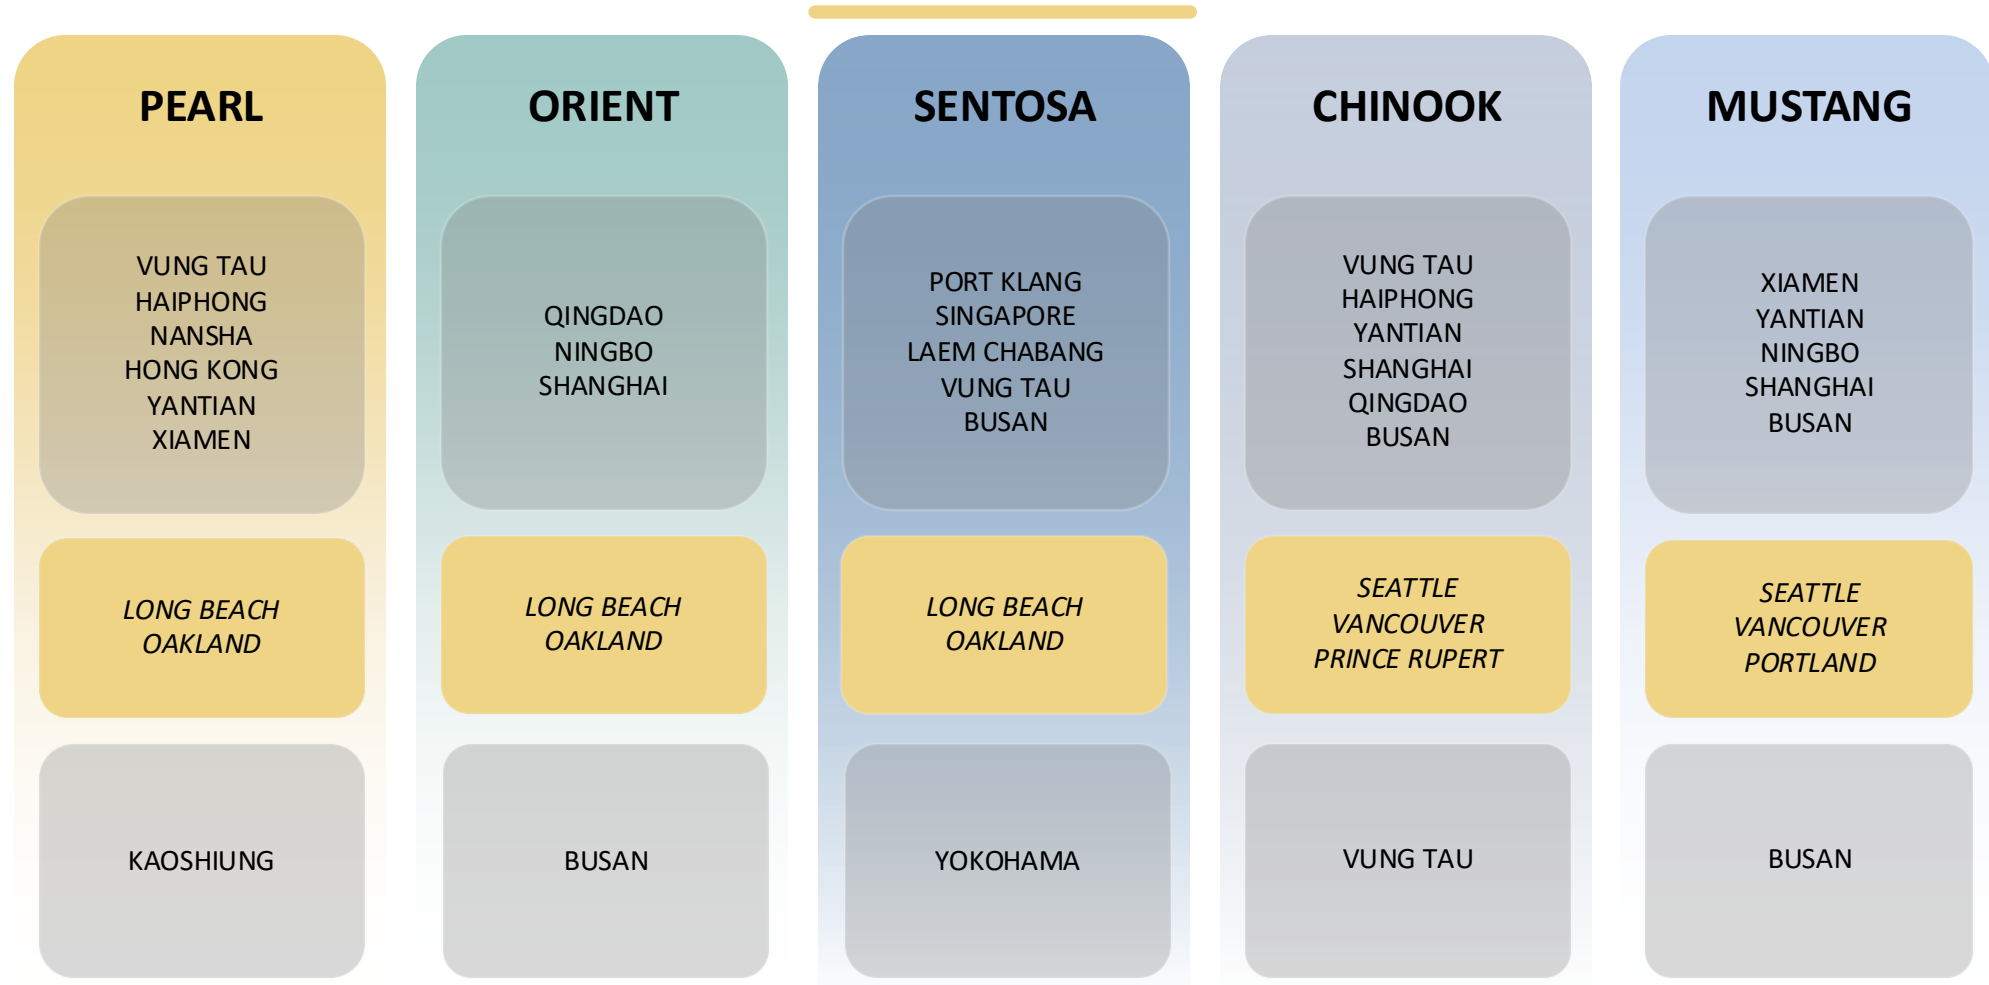

ASIA - NORTH AMERICA WEST COAST

2025

ASIA TO NORTH AMERICA WEST COAST 2025

ALL SERVICES OVERVIEW

ASIA TO NORTH AMERICA WEST COAST

TRANSPACIFIC ASIA TO USA WEST COAST

PEARL

EASTBOUND

	YOKOHAMA	NINGBO	SHANGHAI	XIAMEN	YANTIAN	SINGAPORE
LONG BEACH	17	22	24	27	29	33
OAKLAND	15	20	22	24	27	31

TRANSPACIFIC WEST COAST TO ASIA **CHINOOK**

WESTBOUND

- **Extensive** coverage from Canada West Coast to China
- **Direct** service from Canada to Vietnam

	VUNG TAU	HAIPHONG	YANTIAN	SHANGHAI	QINGDAO	BUSAN
SEATTLE	26	30	32	35	38	42
VANCOUVER	20	24	26	29	32	36
PRINCE RUPERT	16	20	22	25	28	31

TRANSPACIFIC WEST COAST TO ASIA **MUSTANG**

WESTBOUND

- **Fast** Pacific Northwest connection into China base ports
- **Direct** access from Portland to Asian market

	BUSAN	XIAMEN	YANTIAN	NINGBO	SHANGHAI
SEATTLE	22	26	28	31	33
PORTLAND	15	20	22	25	27
VANCOUVER	18	22	24	27	29