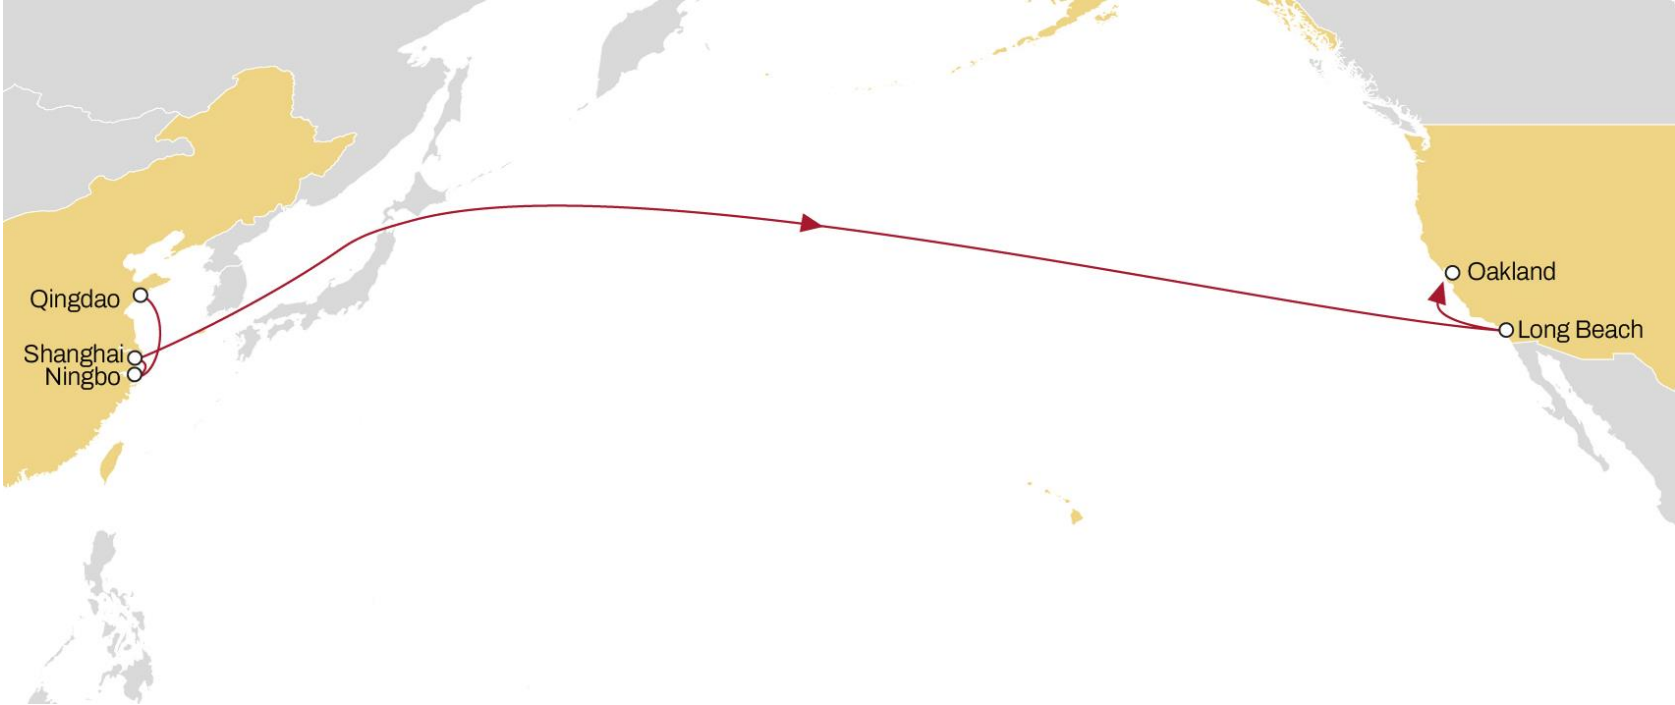

ASIA - NORTH AMERICA WEST COAST

2025

ASIA TO NORTH AMERICA WEST COAST 2025

ALL SERVICES OVERVIEW

ASIA TO NORTH AMERICA WEST COAST

TRANSPACIFIC ASIA TO USA WEST COAST

PEARL

EASTBOUND

- **Direct call** from Haiphong and Vung Tau
- **Direct service** from South China to Long beach and Oakland
- **Extensive rail connection** to various IPI destinations

	LONG BEACH	OAKLAND
VUNG TAU	28	34
HAIPHONG	24	31
NANSHA	22	28
HONG KONG	21	27
YANTIAN	18	24
XIAMEN	15	21

TRANSPACIFIC ASIA TO USA WEST COAST **ORIENT**

EASTBOUND

- **Fast connection** from North and Central China to Pacific Southwest Region

	LONG BEACH	OAKLAND
QINGDAO	18	25
NINGBO	15	23
SHANGHAI	14	21

TRANSPACIFIC ASIA TO USA WEST COAST **SENTOSA**

	VUNG TAU	HAIPHONG	YANTIAN	SHANGHAI	QINGDAO	BUSAN
SEATTLE	26	30	32	35	38	42
VANCOUVER	20	24	26	29	32	36
PRINCE RUPERT	16	20	22	25	28	31

TRANSPACIFIC WEST COAST TO ASIA **MUSTANG**

WESTBOUND

- **Fast** Pacific Northwest connection into China base ports
- **Direct** access from Portland to Asian market