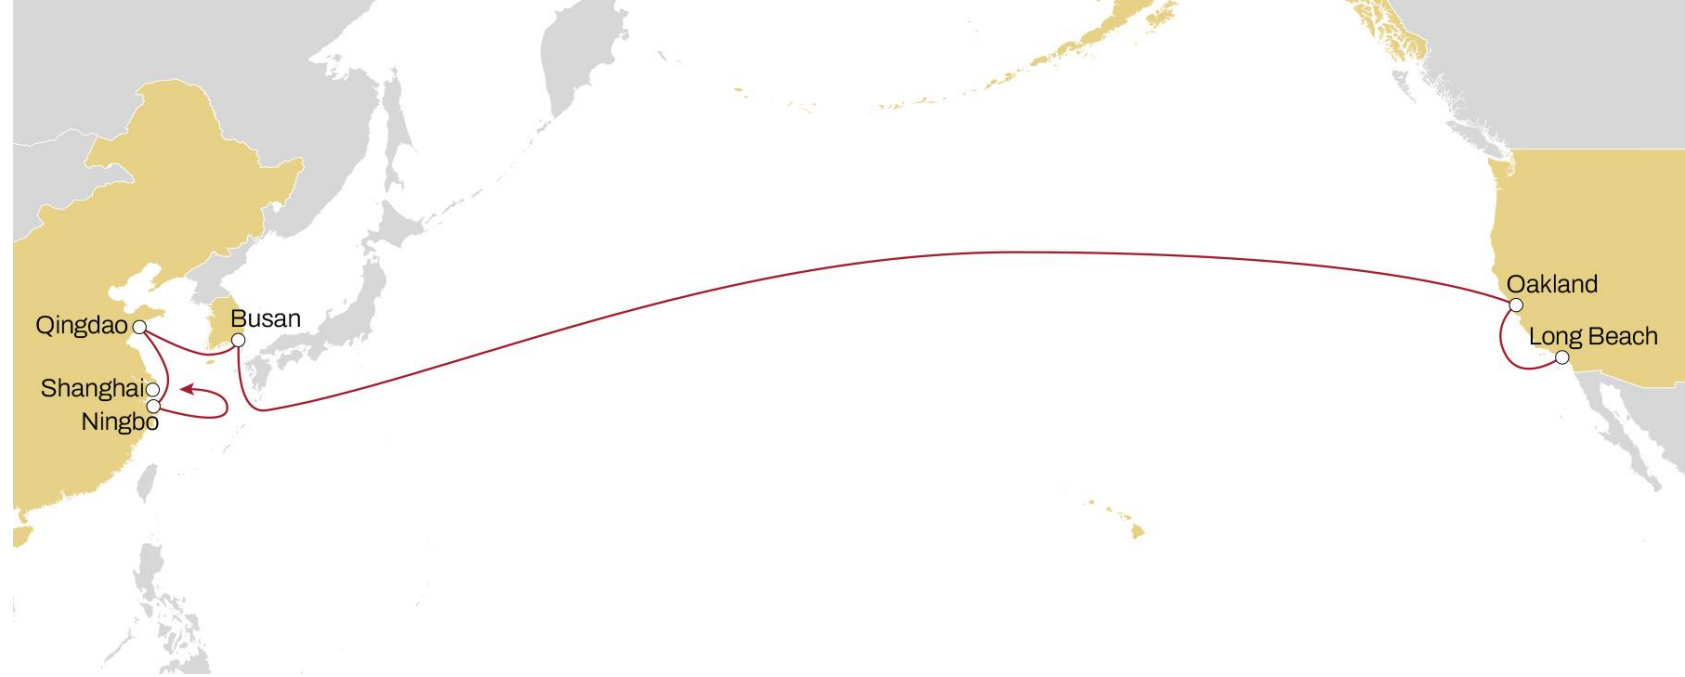

	SEATTLE	VANCOUVER	PORTLAND
XIAMEN	20	22	27
YANTIAN	17	20	24
NINGBO	14	17	21
SHANGHAI	13	15	20
BUSAN	10	13	17

NORTH AMERICA WEST COAST TO ASIA

TRANSPACIFIC USA WEST COAST TO ASIA **PEARL**

WESTBOUND

- **Direct** service from Southwest Pacific to Vietnam and South China
- **Fast** transit time to Vietnam

	KAOSHIUNG	VUNG TAU	HAIPHONG	NANSHA	HONG KONG	YANTIAN	XIAMEN
LONG BEACH	19	23	26	28	30	31	35
OAKLAND	16	19	22	25	26	28	32

TRANSPACIFIC USA WEST COAST TO ASIA ORIENT

WESTBOUND

- **Direct** service from Southwest Pacific to Central and North China markets
- **Fast** transit from Southwest Pacific into Busan

	BUSAN	QINGDAO	NINGBO	SHANGHAI
LONG BEACH	19	23	26	28
OAKLAND	16	20	23	24

TRANSPACIFIC USA WEST COAST TO ASIA **SENTOSA**

WESTBOUND

- **Direct** service from Southwest Pacific to Yokohama
- **Efficient** connection from Southwest Pacific to Japan via Busan
- **Extensive** coverage from Southwest Pacific into China
- **Extensive** coverage to Southeast Asian markets via Singapore

	VUNG TAU	HAIPHONG	YANTIAN	SHANGHAI	QINGDAO	BUSAN
SEATTLE	26	30	32	35	38	42
VANCOUVER	20	24	26	29	32	36
PRINCE RUPERT	16	20	22	25	28	31

TRANSPACIFIC WEST COAST TO ASIA **MUSTANG**

WESTBOUND

- **Fast** Pacific Northwest connection into China base ports
- **Direct** access from Portland to Asian market