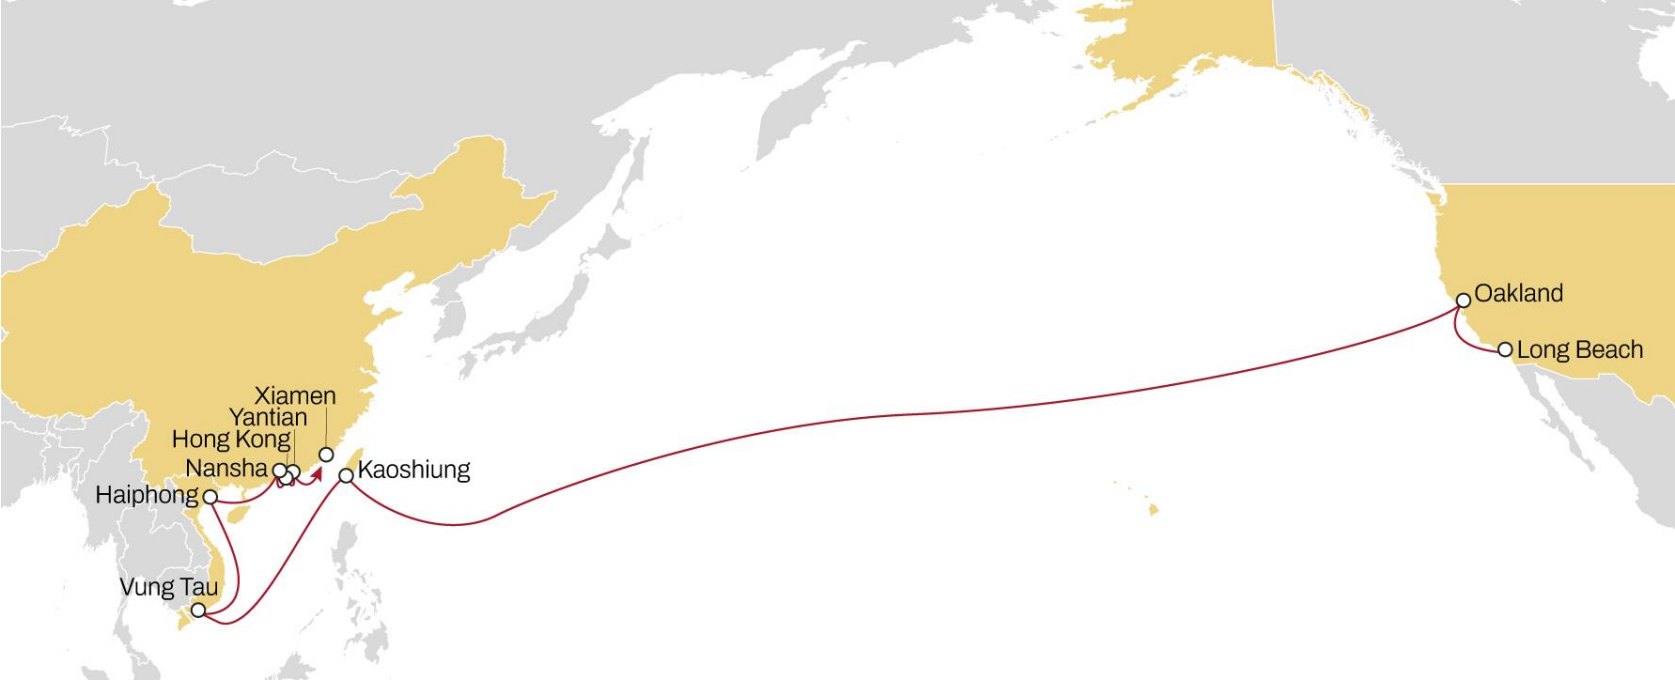

	SEATTLE	VANCOUVER	PRINCE RUPERT
VUNG TAU	26	29	37
HAIPHONG	23	26	33
YANTIAN	20	23	30
SHANGHAI	17	20	27
QINGDAO	14	17	24
BUSAN	11	14	21

TRANSPACIFIC ASIA TO WEST COAST **MUSTANG**

EASTBOUND

- **Fast** transit time to Seattle offering various IPI destinations
- **Alternative** Vancouver call
- **Niche** Portland offering

	SEATTLE	VANCOUVER	PORTLAND
XIAMEN	20	22	27
YANTIAN	17	20	24
NINGBO	14	17	21
SHANGHAI	13	15	20
BUSAN	10	13	17

NORTH AMERICA WEST COAST TO ASIA

TRANSPACIFIC USA WEST COAST TO ASIA **PEARL**

WESTBOUND

- **Direct** service from Southwest Pacific to Vietnam and South China
- **Fast** transit time to Vietnam

	KAOSHIUNG	VUNG TAU	HAIPHONG	NANSHA	HONG KONG	YANTIAN	XIAMEN
LONG BEACH	19	23	26	28	30	31	35
OAKLAND	16	19	22	25	26	28	32

TRANSPACIFIC USA WEST COAST TO ASIA ORIENT

WESTBOUND

- **Direct** service from Southwest Pacific to Central and North China markets
- **Fast** transit from Southwest Pacific into Busan

	VUNG TAU	HAIPHONG	YANTIAN	SHANGHAI	QINGDAO	BUSAN
SEATTLE	26	30	32	35	38	42
VANCOUVER	20	24	26	29	32	36
PRINCE RUPERT	16	20	22	25	28	31

TRANSPACIFIC WEST COAST TO ASIA **MUSTANG**

WESTBOUND

- **Fast** Pacific Northwest connection into China base ports
- **Direct** access from Portland to Asian market