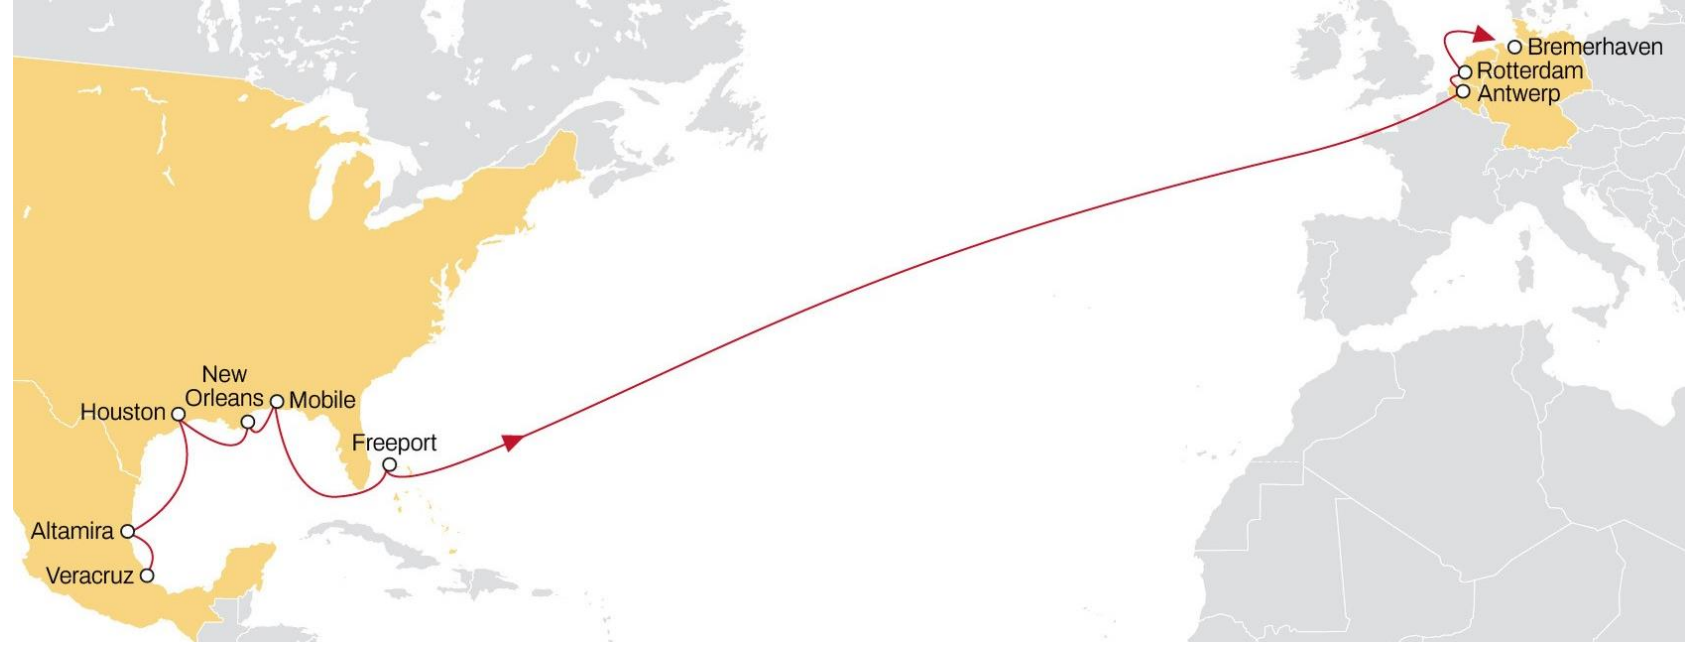

CANADA TO NORTH EUROPE

MONTREAL EXPRESS 1

EASTBOUND

- **Excellent transit times** to Belgium and Germany
- **Connection** to extensive UK, Ireland, Baltic and Scandinavian network

	ANTWERP	BREMERHAVEN	LE HAVRE	LIVERPOOL
MONTREAL	10	13	16	19

USA TO NORTH EUROPE **NEUSEC 1**

EASTBOUND

- **Excellent eastbound transit times** from US South Atlantic region.
- **Connection to extensive UK, Ireland, Baltic and Scandinavian network**

	LONDON	ANTWERP	ROTTERDAM	BREMERHAVEN
NEW YORK	23	24	26	29
CHARLESTON	20	21	23	25
SAVANNAH	17	19	21	23
NORFOLK	15	16	18	21

USA TO NORTH EUROPE **NEUSEC 2**

EASTBOUND

- **Market leading** transit times from New York
- **Connection** to extensive UK, Ireland, Baltic and Scandinavian network

	BREMERHAVEN	ANTWERP	LE HAVRE
CHARLESTON	26	28	30
NORFOLK	22	24	26
BALTIMORE	20	22	24
NEW YORK	13	15	17

	ANTWERP	ROTTERDAM	BREMERHAVEN
VERACRUZ	21	24	26
ALTAMIRA	20	23	24
HOUSTON	18	21	22
NEW ORLEANS	15	18	20
MOBILE	14	16	18
FREEPORT	11	13	15