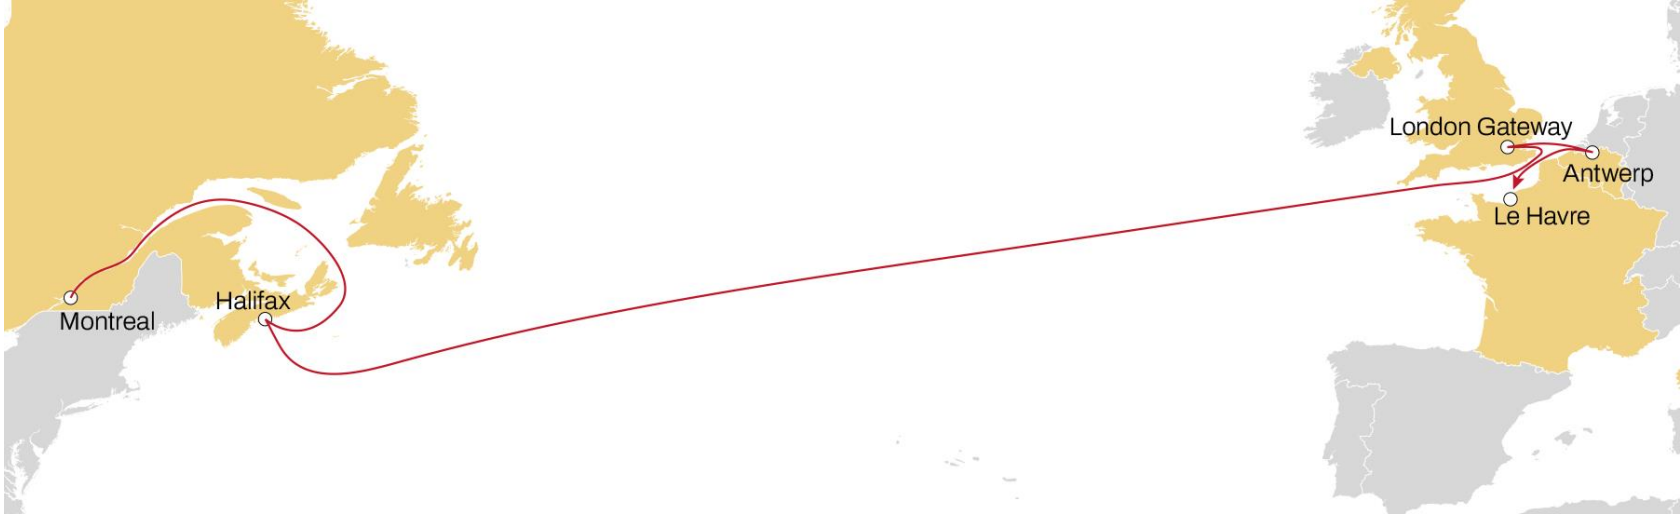

CANADA TO WEST MEDITERRANEAN **MED CANADIAN SERVICE**

EASTBOUND

- **Direct standalone service**
ex Montreal to Mediterranean region
- **Extended coverage** of all major
Mediterranean ports

	GIOIA TAURO	SALERNO	LEGHORN	GENOA	VALENCIA	SINES
MONTREAL	12	13	16	17	20	24

CANADA TO NORTH EUROPE

CANADA EXPRESS

EASTBOUND

- Coverage from both Montreal and Halifax
- Connection to extensive UK, Ireland, Baltic and Scandinavian network

	LONDON GATEWAY	ANTWERP	LE HAVRE
MONTREAL	12	13	16
HALIFAX	8	10	12

CANADA TO NORTH EUROPE

MONTREAL EXPRESS 1

EASTBOUND

- **Excellent transit times** to Belgium and Germany
- **Connection** to extensive UK, Ireland, Baltic and Scandinavian network

	ANTWERP	BREMERHAVEN	LE HAVRE	LIVERPOOL
MONTREAL	10	13	16	19

USA TO NORTH EUROPE **NEUSEC 1**

EASTBOUND

- **Excellent eastbound transit times** from US South Atlantic region.
- **Connection to extensive UK, Ireland, Baltic and Scandinavian network**

	LONDON	ANTWERP	ROTTERDAM	BREMERHAVEN
NEW YORK	23	24	26	29
CHARLESTON	20	21	23	25
SAVANNAH	17	19	21	23
NORFOLK	15	16	18	21