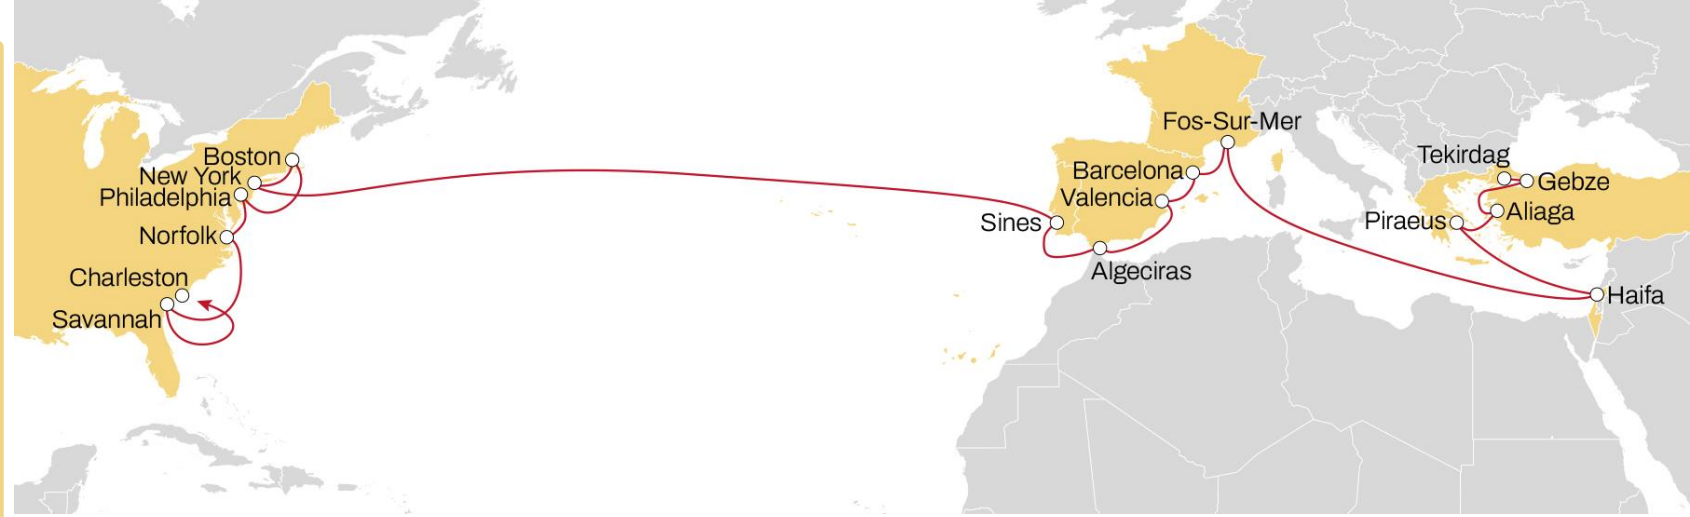

	MANZANILLO	LOS ANGELES	OAKLAND	SEATTLE	VANCOUVER
GIOIA TAURO	33	39	42	50	51
CIVITAVECCHIA	31	36	39	47	49
FOS-SUR-MER	28	33	36	44	46
LA SPEZIA	25	30	33	41	43
BARCELONA	23	28	31	39	41
VALENCIA	20	26	29	37	38
SINES	17	22	25	33	35

TÜRKIYE AND WEST MEDITERRANEAN TO USA **EMUSA**

WESTBOUND

- Weekly sailings
- 9 vessels
- **Exclusive link ex Algeciras to all USEC ports**
- **Extensive and exclusive network from Fos-sur-Mer to USA East Coast**
- **Exclusive direct service from Valencia to USA East Coast**

	VERACRUZ	ALTAMIRA	HOUSTON	NEW ORLEANS	MOBILE	FREPORT
ANTWERP	19	20	23	25	27	30
ROTTERDAM	16	17	20	22	24	27
BREMERHAVEN	14	15	18	20	22	25

EASTBOUND

USA (NORTH ATLANTIC) TO WEST MEDITERRANEAN **MEDUSEC SERVICE**

USA TO NORTH EUROPE **NEUSEC 1**

EASTBOUND

- **Excellent eastbound transit times** from US South Atlantic region.
- **Connection to extensive UK, Ireland, Baltic and Scandinavian network**

	LONDON	ANTWERP	ROTTERDAM	BREMERHAVEN
NEW YORK	23	24	26	29
CHARLESTON	20	21	23	25
SAVANNAH	17	19	21	23
NORFOLK	15	16	18	21