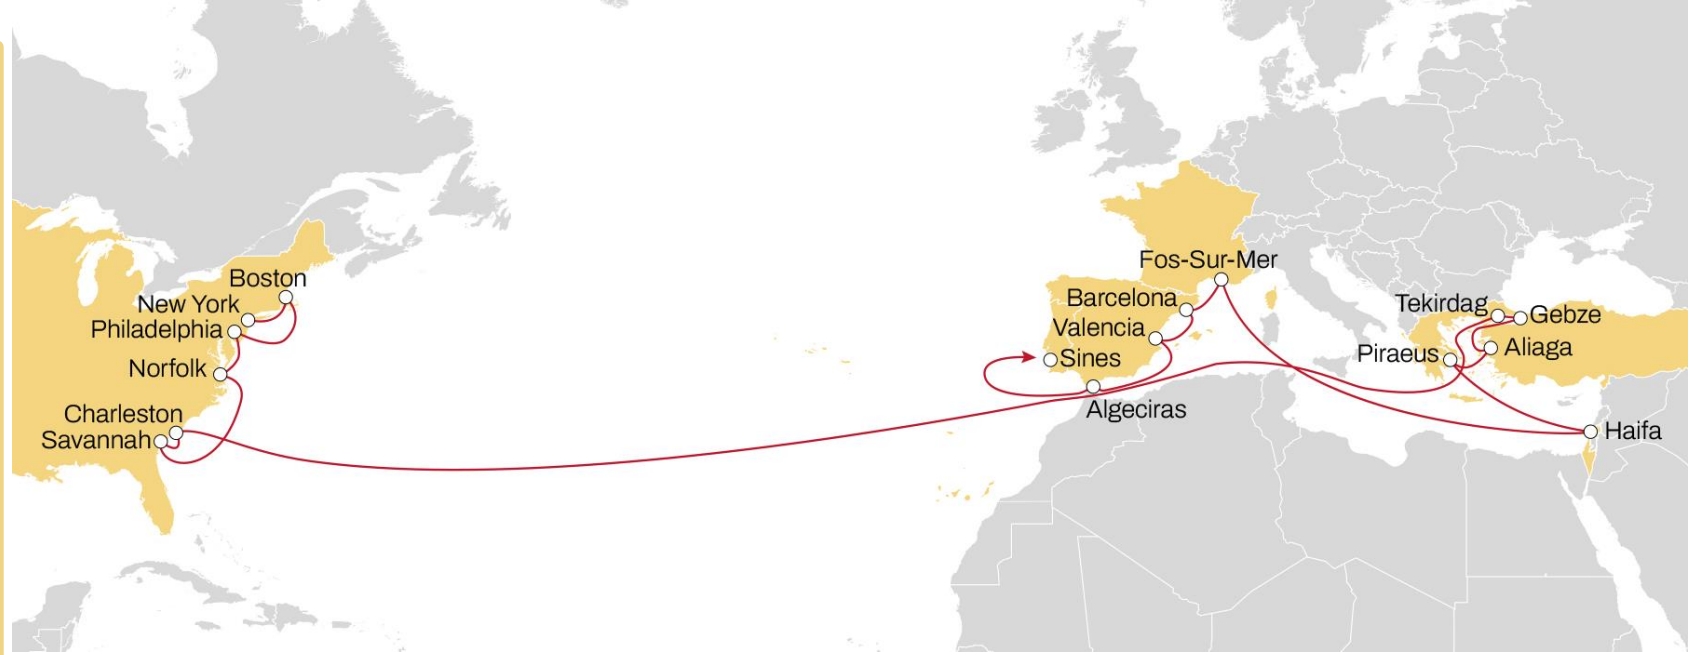

USA TO TÜRKIYE AND WEST MEDITERRANEAN EMUSA

EASTBOUND

- **Extensive US East Coast coverage** including **exclusive direct calls** from Boston and Philadelphia
- **Connection** to extensive East Mediterranean and Black Sea **network**
- **Market leading** transit times to Turkey

	TEKIRDAG	GEBZE	ALIAGA	PIRAEUS	HAIFA	FOS-SUR-MER	BARCELONA	VALENCIA	ALGECIRAS	SINES
NEW YORK	31	33	35	37	41	46	47	49	51	52
BOSTON	29	31	33	35	39	44	45	46	48	50
PHILADELPHIA	26	27	29	31	35	40	41	42	44	46
NORFOLK	22	24	26	28	32	37	38	39	41	43
SAVANNAH	18	20	22	24	28	33	34	35	37	39
CHARLESTON	16	19	21	22	26	32	33	34	36	37