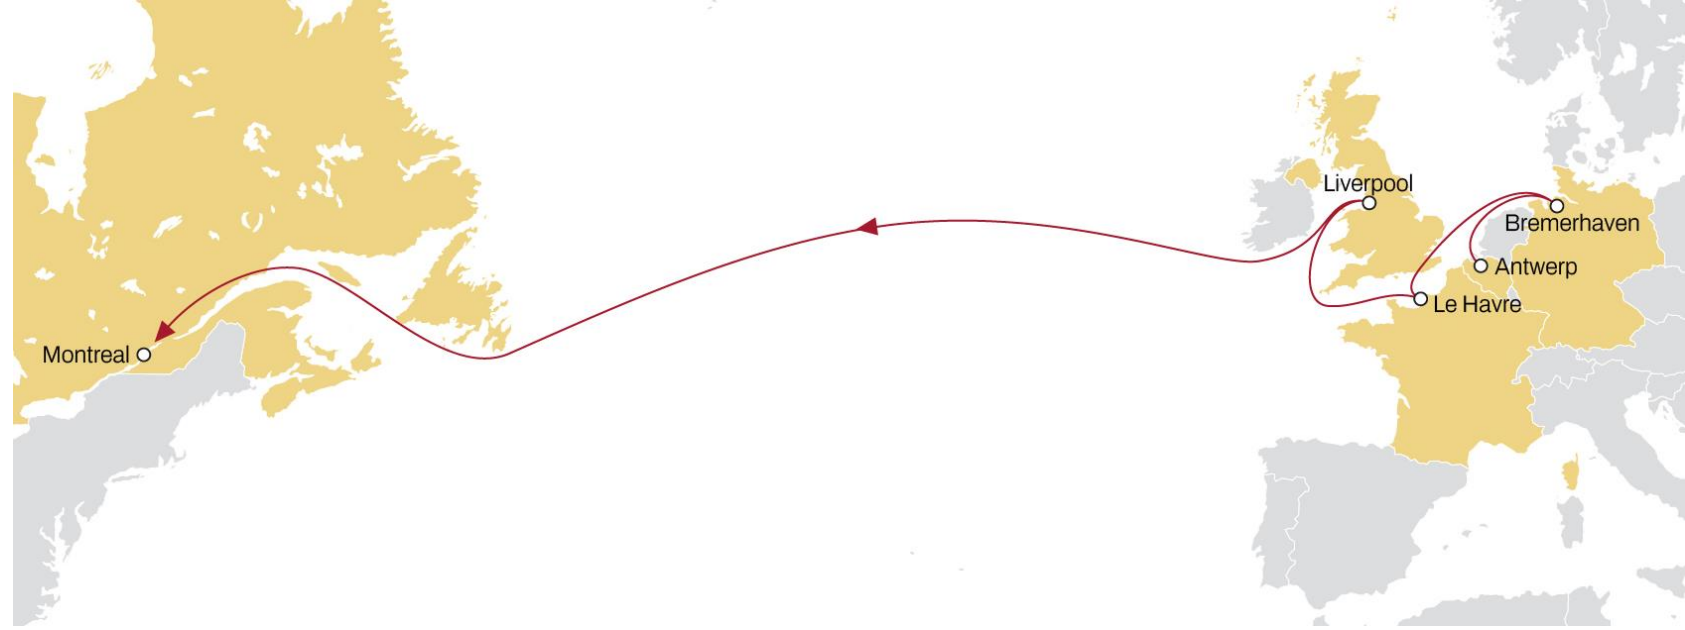

NORTH EUROPE TO CANADA

CANADA EXPRESS

WESTBOUND

- **Weekly sailings**
- **Exclusive connection** from London Gateway to Montreal

	MONTREAL	HALIFAX
LONDON GATEWAY	10	16
ANTWERP	9	15
LE HAVRE	8	14

NORTH EUROPE TO CANADA

MONTREAL EXPRESS 1

WESTBOUND

- **Weekly sailings**
- **Extensive coverage** from North Europe to Montreal
- **Faster connection** from Liverpool and Le Havre to Montreal

	MONTREAL
ANTWERP	19
BREMERHAVEN	16
LE HAVRE	14
LIVERPOOL	10

NORTH EUROPE TO USA AND ECUADOR ECUADOR - NWC - USA

WESTBOUND

- **Weekly sailings**
- **Exclusive Philadelphia & Boston service from North Europe**
- **Felixstowe direct connection to Boston, New York, Philadelphia, Norfolk and Jacksonville**

NORTH EUROPE TO USA **NEUSEC 1**

WESTBOUND

- **Weekly sailings**
- **Extensive North Europe coverage**
- **Most competitive transit time from Germany to New York, Charleston and Savannah**

	NEW YORK	CHARLESTON	SAVANNAH	NORFOLK
LONDON GATEWAY	16	21	23	26
ANTWERP	15	20	22	24
ROTTERDAM	13	18	20	23
BREMERHAVEN	10	15	17	20