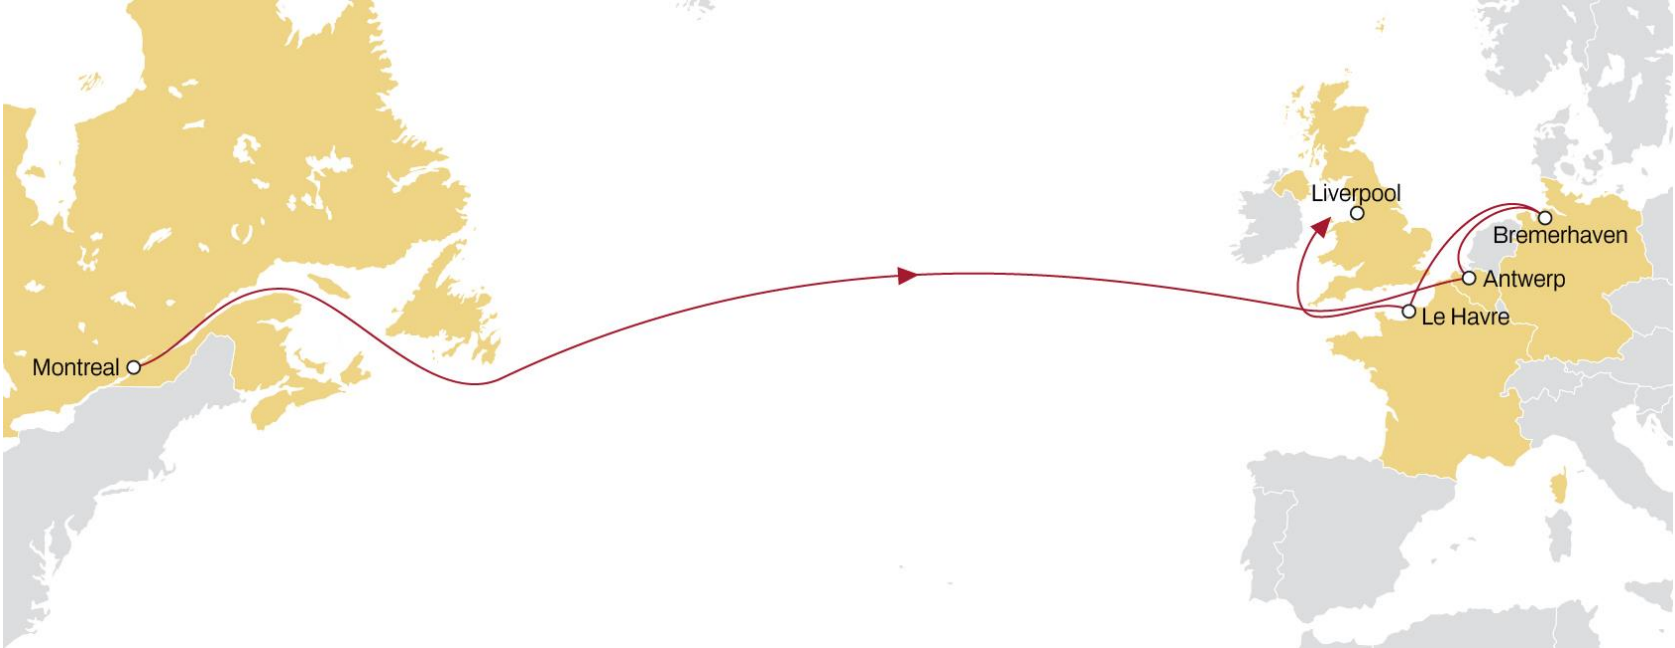

CANADA TO NORTH EUROPE

CANADA EXPRESS

EASTBOUND

- Coverage from both Montreal and Halifax
- Connection to extensive UK, Ireland, Baltic and Scandinavian network

	LONDON GATEWAY	ANTWERP	LE HAVRE
MONTREAL	12	13	16
HALIFAX	8	10	12

CANADA TO NORTH EUROPE

MONTREAL EXPRESS 1

EASTBOUND

- **Excellent transit times** to Belgium and Germany
- **Connection** to extensive UK, Ireland, Baltic and Scandinavian network

	ANTWERP	BREMERHAVEN	LE HAVRE	LIVERPOOL
MONTREAL	10	13	16	19

USA TO NORTH EUROPE **NEUSEC 1**

EASTBOUND

- **Excellent eastbound transit times** from US South Atlantic region.
- **Connection to extensive UK, Ireland, Baltic and Scandinavian network**

	LONDON	ANTWERP	ROTTERDAM	BREMERHAVEN
NEW YORK	23	24	26	29
CHARLESTON	20	21	23	25
SAVANNAH	17	19	21	23
NORFOLK	15	16	18	21

USA TO NORTH EUROPE **NEUSEC 2**

EASTBOUND

- **Market leading** transit times from New York
- **Connection** to extensive UK, Ireland, Baltic and Scandinavian network

	BREMERHAVEN	ANTWERP	LE HAVRE
CHARLESTON	26	28	30
NORFOLK	22	24	26
BALTIMORE	20	22	24
NEW YORK	13	15	17