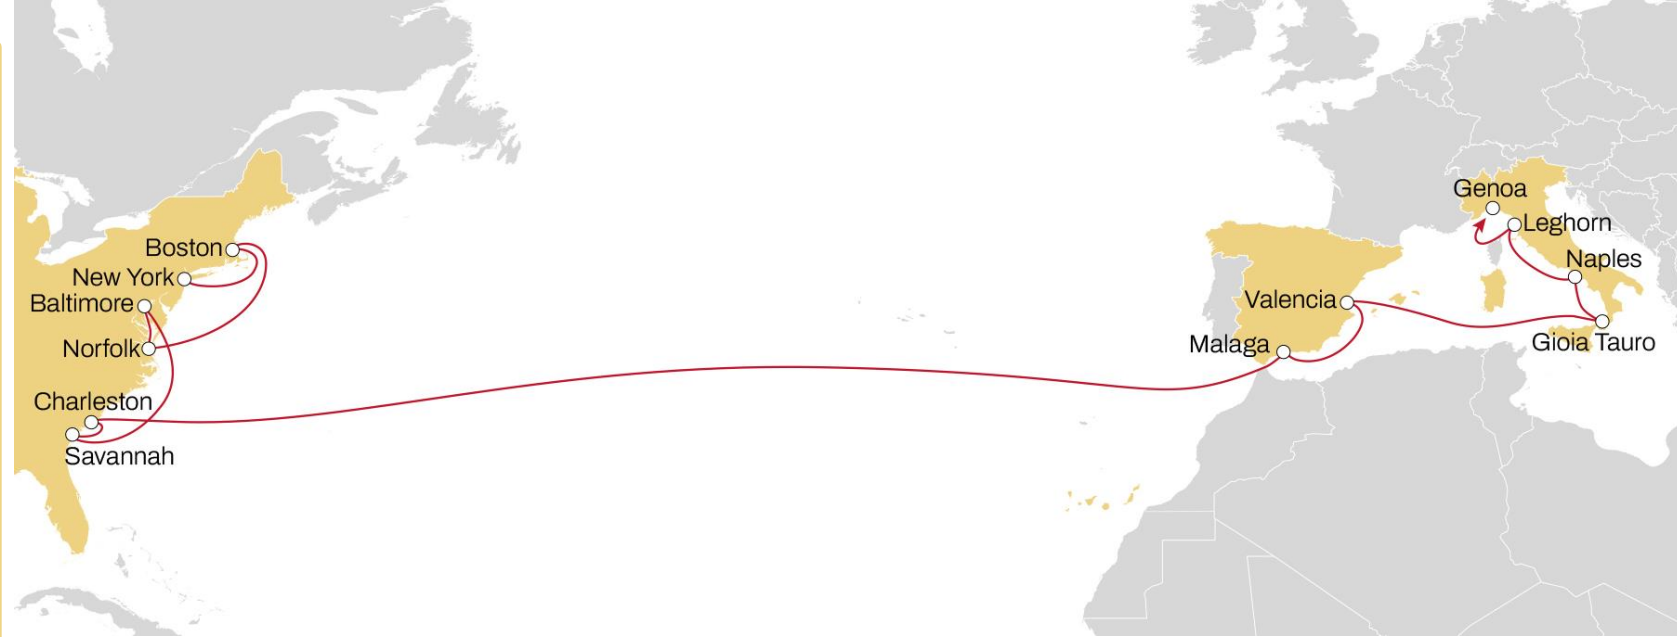

NORTH EUROPE TO USA **NEUSEC 2**

WESTBOUND

- **Weekly sailings**
- **Best connection and transit time** from Le Havre, Antwerp and Bremerhaven to East Coast

	CHARLESTON	NORFOLK	BALTIMORE	NEW YORK
BREMERHAVEN	13	17	19	25
ANTWERP	11	15	17	23
LE HAVRE	9	13	15	21

	VERACRUZ	ALTAMIRA	HOUSTON	NEW ORLEANS	MOBILE	FREPORT
ANTWERP	19	20	23	25	27	30
ROTTERDAM	16	17	20	22	24	27
BREMERHAVEN	14	15	18	20	22	25

EASTBOUND

USA (NORTH ATLANTIC) TO WEST MEDITERRANEAN **MEDUSEC SERVICE**

EASTBOUND

- **Extended direct coverage** to all major ports in the Mediterranean region
- **Exclusive connection** to South Italy ports
- **Comprehensive coverage** of North Africa and Adriatic ports

	MALAGA	VALENCIA	GIOIA TAURO	NAPLES	LEGHORN	GENOA
NEW YORK	23	24	28	30	33	35
BOSTON	20	22	25	28	31	33
NORFOLK	17	19	22	25	28	30
BALTIMORE	15	17	20	23	26	28
SAVANNAH	11	13	16	19	22	24
CHARLESTON	10	11	15	17	20	22

USA (SOUTH & GULF) TO WEST MEDITERRANEAN **MEDGULF SERVICE**

EASTBOUND

- **The most direct** port pairs connection
- **Direct weekly** connection with Southern Italy ports
- **Weekly sailings** from New Orleans
- **Worldwide coverage** from Freeport hub