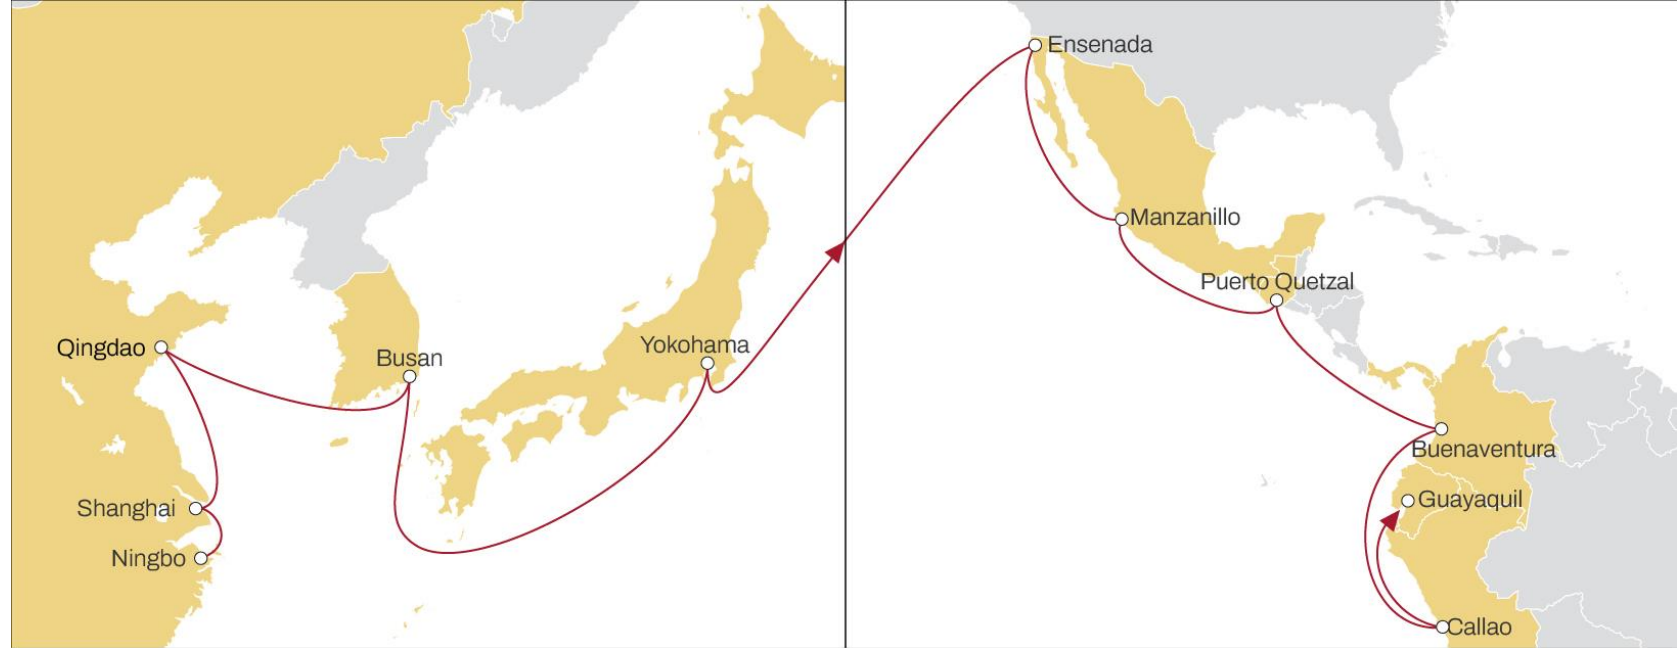

SOUTH AMERICA EAST/WEST COAST TO ASIA **SANTANA**

EASTBOUND

- **Dedicated service** from Northeast Brazil (Salvador and Suape) to Asia
- Covering main ports of China

	SINGAPORE	YANTIAN	NINGBO	SHANGHAI	QINGDAO	BUSAN
CRISTOBAL	49	56	59	61	63	65
CAUCEDO	45	52	55	57	59	61
SUAPE	35	42	45	46	49	51
SALVADOR	32	39	42	43	46	48

ASIA TO SOUTH AMERICA WEST COAST

INCA

EASTBOUND

- Supporting and complementing the ANDES service
- Direct link to Iquique, Bolivia's entry gate

	MANZANILLO	LAZARO CARDENAS	CALLAO	IQUIQUE	PUERTO ANGAMOS	VALPARAISO
HONG KONG	30	33	41	46	50	58
YANTIAN	28	32	39	45	48	56
KEELUNG	26	29	37	42	46	54
SHANGHAI	24	27	34	40	43	51
NINGBO	21	24	32	37	41	49
BUSAN	17	20	28	33	37	45

ASIA TO SOUTH AMERICA WEST COAST **AZTEC**

EASTBOUND

- **Direct connection** to Ensenada, Puerto Quetzal, Guayaquil
- **Effective service** from North Asia

	ENSENADA	MANZANILLO	PUERTO QUETZAL	BUENAVENTURA	CALLAO	GUAYAQUIL
NINGBO	24	28	31	36	39	43
SHANGHAI	22	26	30	34	38	42
QINGDAO	19	23	26	31	35	38
BUSAN	16	20	23	28	32	35
YOKOHAMA	13	17	20	25	28	32

SOUTH AMERICA WEST COAST TO ASIA **INCA**

WESTBOUND

- **Direct service** from Chile to South China
- Dedicated service to the **fresh reefer business**
- Fast transit time during the **cherry season**
- **Full coverage** of all South Asia main destinations