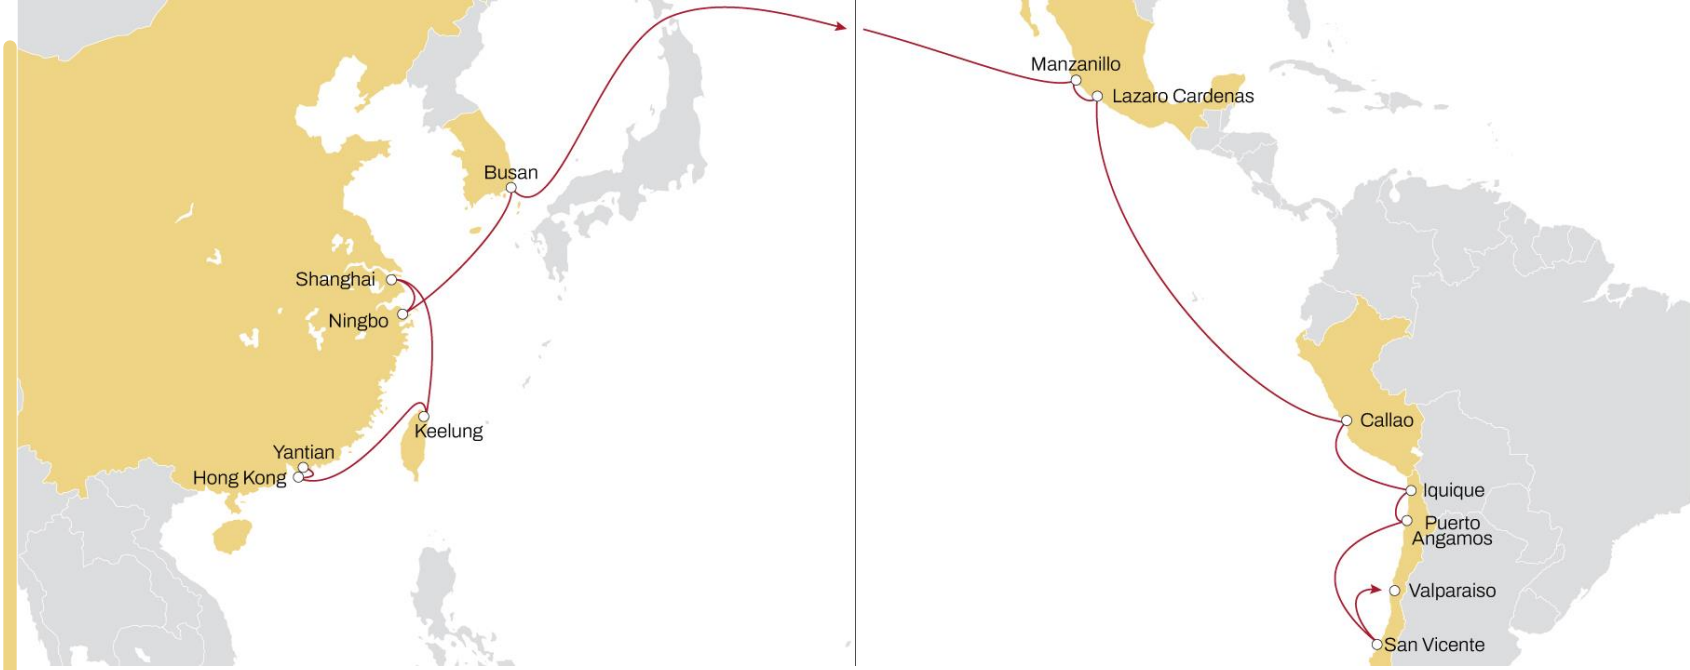

SOUTH AMERICA EAST/WEST COAST TO ASIA **SANTANA**

EASTBOUND

- **Dedicated service** from Northeast Brazil (Salvador and Suape) to Asia
- Covering main ports of China

	SINGAPORE	YANTIAN	NINGBO	SHANGHAI	QINGDAO	BUSAN
CRISTOBAL	49	56	59	61	63	65
CAUCEDO	45	52	55	57	59	61
SUAPE	35	42	45	46	49	51
SALVADOR	32	39	42	43	46	48

ASIA TO SOUTH AMERICA WEST COAST

ASIA TO SOUTH AMERICA WEST COAST **ANDES EXPRESS**

EASTBOUND

- Widespread, direct service to Chile
- Flexible solution to reach the whole West Coast (Mexico, Central and South America)
- South China direct ports

	MANZANILLO	LAZARO CARDENAS	RODMAN	BUENAVENTURA	CALLAO	SAN ANTONIO	LIRQUEN	CORONEL
SHANGHAI	31	33	38	40	44	49	52	54
XIAMEN	29	31	35	38	42	46	50	51
SHEKOU	27	29	33	36	40	44	48	49
HONG KONG	26	28	32	35	39	43	47	48
NINGBO	21	23	28	30	34	39	42	44
BUSAN	17	19	24	26	30	35	39	40

ASIA TO SOUTH AMERICA WEST COAST

INCA

EASTBOUND

- Supporting and complementing the ANDES service
- Direct link to Iquique, Bolivia's entry gate

	MANZANILLO	LAZARO CARDENAS	CALLAO	IQUIQUE	PUERTO ANGAMOS	VALPARAISO
HONG KONG	30	33	41	46	50	58
YANTIAN	28	32	39	45	48	56
KEELUNG	26	29	37	42	46	54
SHANGHAI	24	27	34	40	43	51
NINGBO	21	24	32	37	41	49
BUSAN	17	20	28	33	37	45