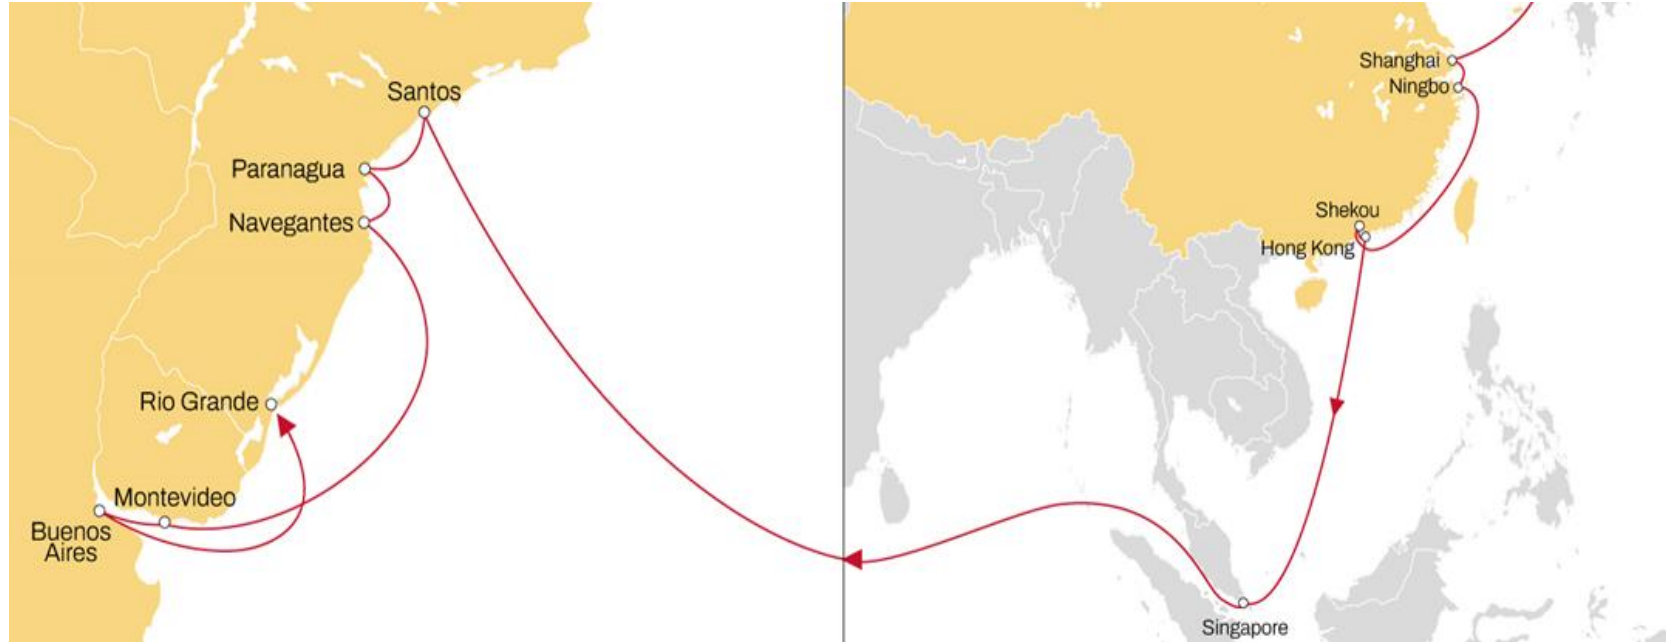

ASIA TO SOUTH AMERICA EAST COAST **IPANEMA**

WESTBOUND

- **Unique entrance** to Brazilian ports
- **Reliable and fast service**
- **Weekly call** to Uruguay and Argentina

	SANTOS	PARANAGUA	NAVEGANTES	MONTEVIDEO	BUENOS AIRES	RIO GRANDE
BUSAN	37	39	41	44	45	49
SHANGHAI	34	36	38	41	42	46
NINGBO	33	35	37	40	41	45
SHEKOU	30	32	34	37	38	42
HONG KONG	29	31	33	36	37	41
SINGAPORE	23	25	27	30	31	35