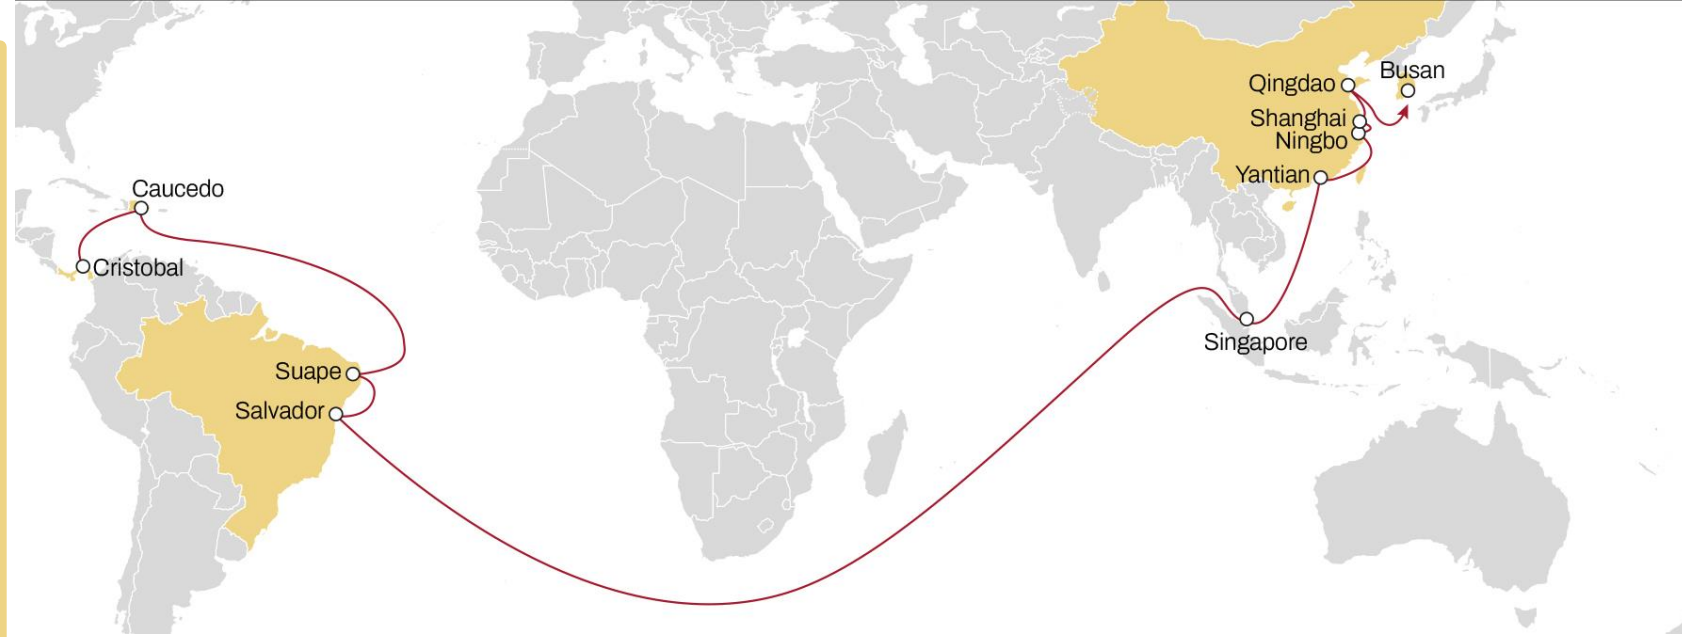

EASTBOUND

- **Direct service** from Brasil to main Asia ports
- Covering main China destination ports

	WALVIS BAY	COLOMBO	SINGAPORE	QINGDAO	BUSAN	NINGBO	SHANGHAI	SHEKOU
RIO DE JANEIRO	40	54	60	69	71	73	75	78
PARANAGUA	33	48	53	62	64	67	68	72
BUENOS AIRES	22	38	43	51	53	56	58	61
RIO GRANDE	19	34	39	48	50	53	54	58
IMBITUBA	15	30	35	44	46	49	50	54
ITAJAI	14	29	34	43	45	48	49	53
SANTOS	10	25	30	39	41	44	45	49

SOUTH AMERICA EAST COAST TO ASIA IPANEMA

EASTBOUND

- **Direct entrance** in the main Asia ports
- Uruguay and Argentina **weekly call**

	SINGAPORE	HONG KONG	BUSAN	SHANGHAI	NINGBO	SHEKOU
MONTEVIDEO	35	41	45	48	50	53
BUENOS AIRES	3	38	42	46	46	50
RIO GRANDE	30	36	40	44	45	48
PARANAGUA	27	33	37	41	42	45
NAVEGANTES	36	32	36	39	41	44
SANTOS	23	29	33	37	38	41

SOUTH AMERICA EAST/WEST COAST TO ASIA **SANTANA**

EASTBOUND

- **Dedicated service** from Northeast Brazil (Salvador and Suape) to Asia
- Covering main ports of China

	SINGAPORE	YANTIAN	NINGBO	SHANGHAI	QINGDAO	BUSAN
CRISTOBAL	49	56	59	61	63	65
CAUCEDO	45	52	55	57	59	61
SUAPE	35	42	45	46	49	51
SALVADOR	32	39	42	43	46	48

SOUTH AMERICA WEST COAST TO ASIA **INCA**

WESTBOUND

- **Direct service** from Chile to South China
- Dedicated service to the **fresh reefer business**
- Fast transit time during the **cherry season**
- **Full coverage** of all South Asia main destinations