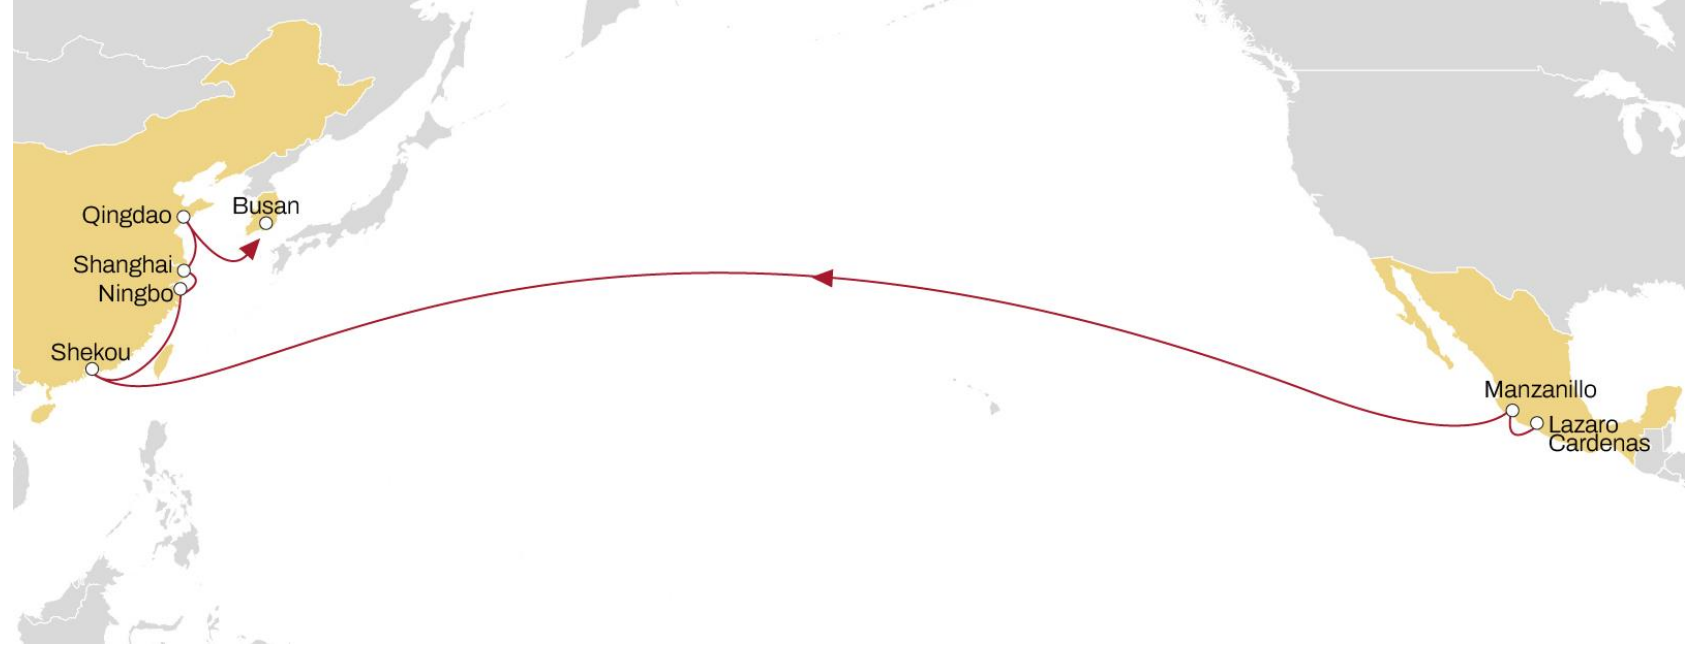

SOUTH AMERICA WEST COAST TO ASIA MEXICAS

WESTBOUND

- **Extensive coverage** from Mexico West Coast to mainland China
- **Reliable connections** to Southeast Asian markets via Shekou

	SHEKOU	NINGBO	SHANGHAI	QINGDAO	BUSAN
LAZARO CARDENAS	27	30	32	34	39
MANZANILLO	23	26	29	31	35