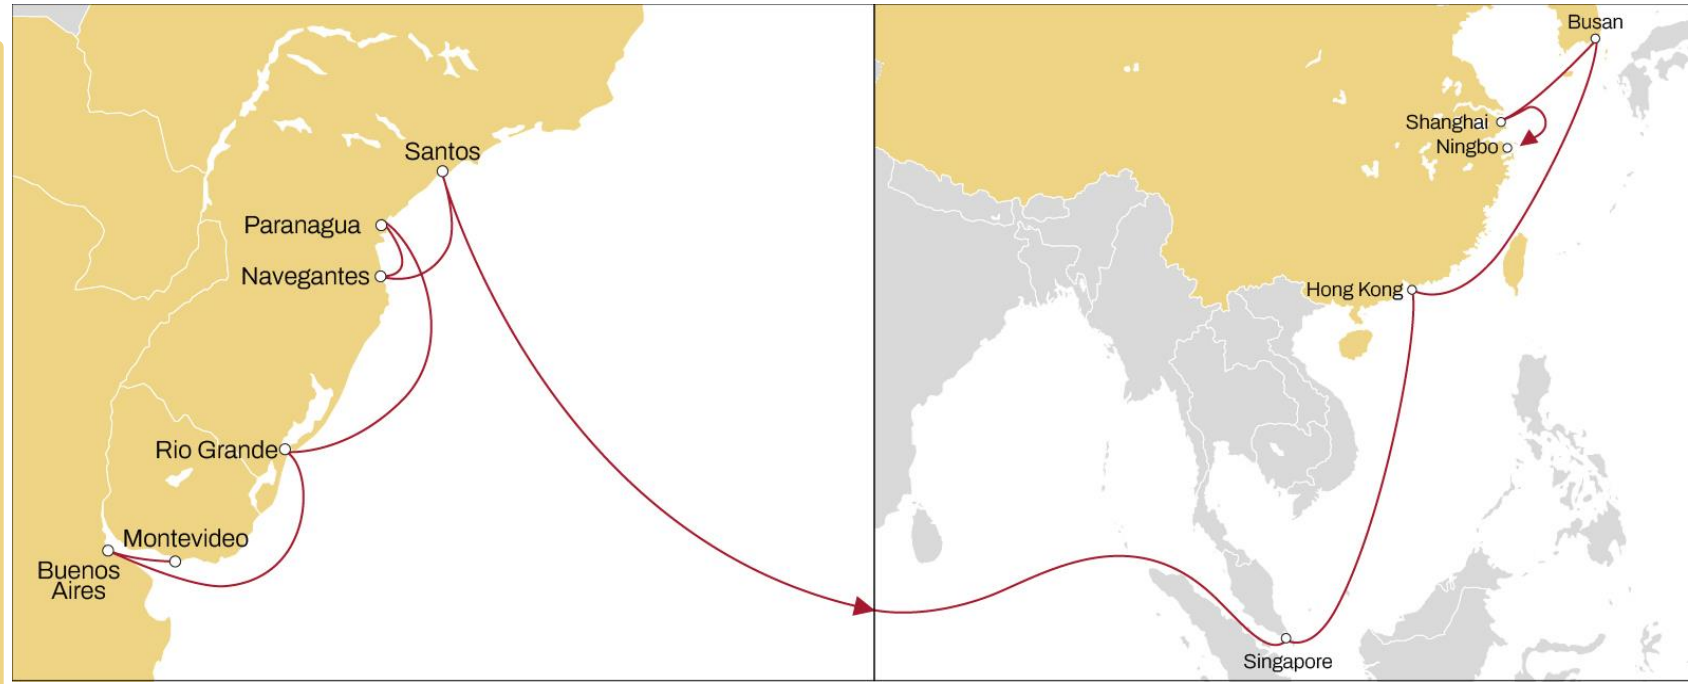

ASIA TO SOUTH AMERICA EAST/WEST COAST **SANTANA**

WESTBOUND

- **Unique service** to connect Manaus region via Salvador
- **Direct connection** to North East Brazil region
- **Improved transit time** to key destinations

EASTBOUND

- **Direct service** from Brasil to main Asia ports
- Covering main China destination ports

	WALVIS BAY	COLOMBO	SINGAPORE	QINGDAO	BUSAN	NINGBO	SHANGHAI	SHEKOU
RIO DE JANEIRO	40	54	60	69	71	73	75	78
PARANAGUA	33	48	53	62	64	67	68	72
BUENOS AIRES	22	38	43	51	53	56	58	61
RIO GRANDE	19	34	39	48	50	53	54	58
IMBITUBA	15	30	35	44	46	49	50	54
ITAJAI	14	29	34	43	45	48	49	53
SANTOS	10	25	30	39	41	44	45	49

SOUTH AMERICA EAST COAST TO ASIA IPANEMA

EASTBOUND

- **Direct entrance** in the main Asia ports
- Uruguay and Argentina **weekly call**

	SINGAPORE	HONG KONG	BUSAN	SHANGHAI	NINGBO	SHEKOU
MONTEVIDEO	35	41	45	48	50	53
BUENOS AIRES	3	38	42	46	46	50
RIO GRANDE	30	36	40	44	45	48
PARANAGUA	27	33	37	41	42	45
NAVEGANTES	36	32	36	39	41	44
SANTOS	23	29	33	37	38	41

SOUTH AMERICA EAST/WEST COAST TO ASIA **SANTANA**

EASTBOUND

- **Dedicated service** from Northeast Brazil (Salvador and Suape) to Asia
- Covering main ports of China

	SINGAPORE	YANTIAN	NINGBO	SHANGHAI	QINGDAO	BUSAN
CRISTOBAL	49	56	59	61	63	65
CAUCEDO	45	52	55	57	59	61
SUAPE	35	42	45	46	49	51
SALVADOR	32	39	42	43	46	48