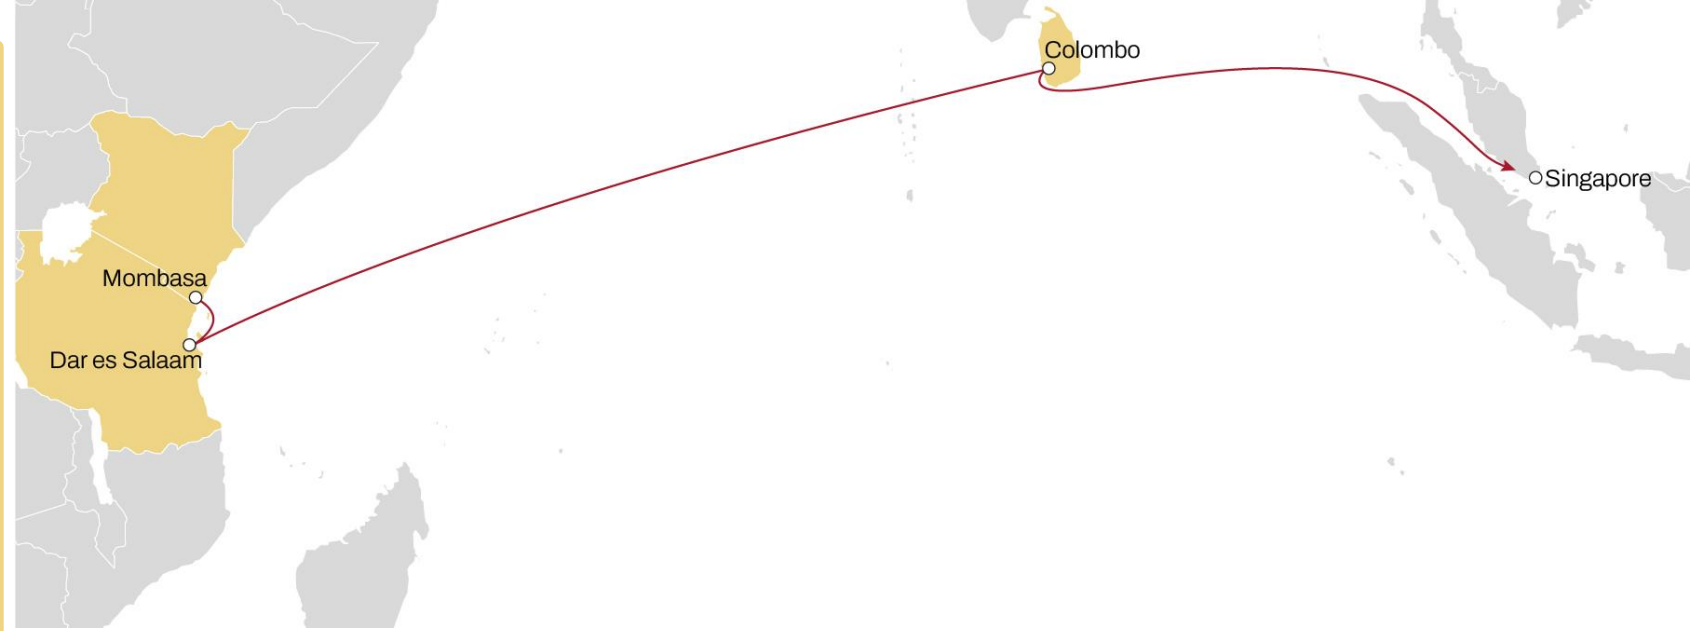

ASIA TO AFRICA

DAR ES SALAAM EXPRESS

WESTBOUND

- Dedicated feeder service to Mombasa and Dar Es Salaam
- Mogadishu & Zanzibar connection via Mombasa

| | MOMBASA | DAR ES SALAAM |
|-----------|---------|---------------|
| SINGAPORE | 10 | 14 |

AFRICA TO ASIA

AFRICA TO ASIA

INGWE

EASTBOUND

- Dedicated direct service from Durban and Coega to Asia
- Only dedicated service to Port Louis

| | SINGAPORE | HONG KONG | QINGDAO | SHANGHAI | NINGBO |
|------------|-----------|-----------|---------|----------|--------|
| COEGA | 21 | 27 | 31 | 33 | 35 |
| DURBAN | 16 | 22 | 26 | 28 | 30 |
| PORT LOUIS | 12 | 17 | 21 | 24 | 26 |
| COLOMBO | 5 | 10 | 14 | 17 | 19 |

AFRICA TO ASIA

AFRICA EXPRESS

EASTBOUND

| | SINGAPORE | VUNG TAU | QINGDAO | XINGANG | BUSAN | GWANGYANG | NINGBO | SHANGHAI |
|--------------|-----------|----------|---------|---------|-------|-----------|--------|----------|
| TEMA | 35 | 38 | 46 | 49 | 53 | 55 | 57 | 59 |
| LOME | 32 | 36 | 44 | 46 | 50 | 52 | 54 | 56 |
| ABIDJAN | 27 | 31 | 39 | 41 | 45 | 47 | 49 | 51 |
| POINTE NOIRE | 23 | 27 | 35 | 37 | 41 | 43 | 45 | 47 |

AFRICA TO ASIA

DAR ES SALAAM EXPRESS

EASTBOUND

- Direct dedicated service to :
 - South India
 - Colombo
 - Asia
- Mtwara cashew nut dedicated connection via Mombasa to South India and Vietnam.

| | COLOMBO | SINGAPORE |
|---------------|---------|-----------|
| MOMBASA | 6 | 12 |
| DAR ES SALAAM | 9 | 15 |