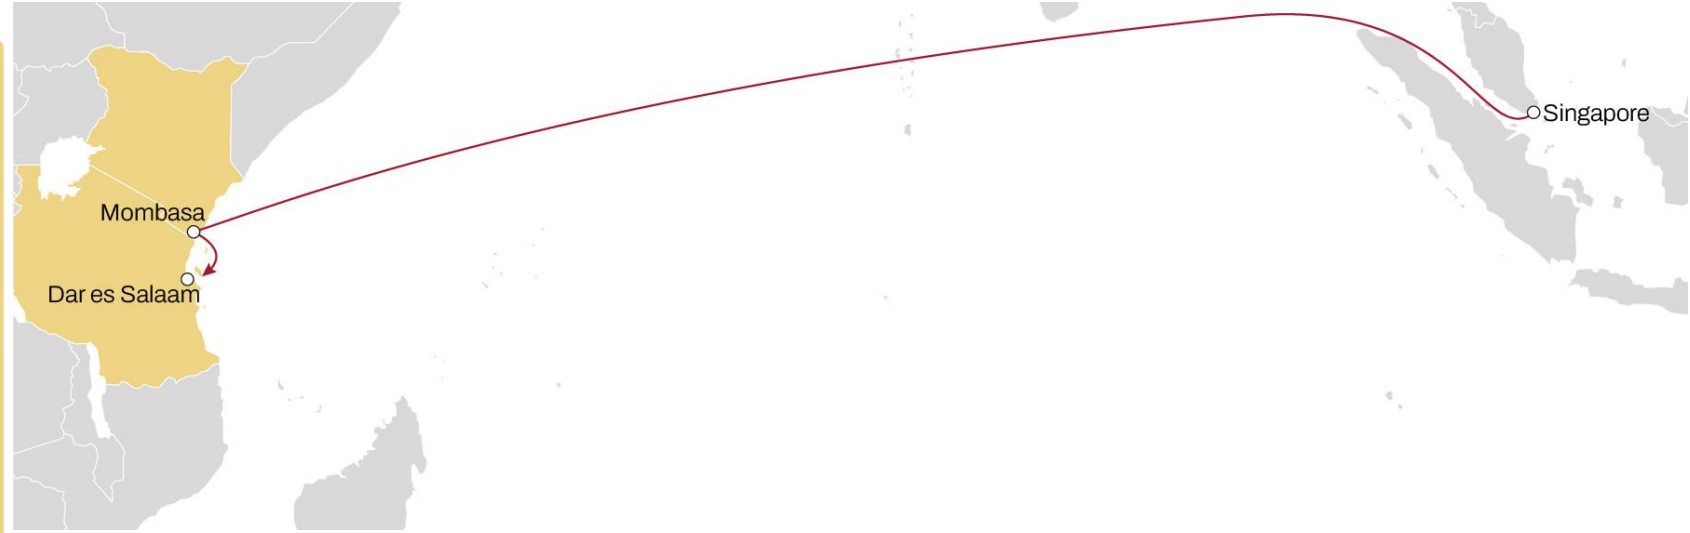

ASIA TO AFRICA

AFRICA EXPRESS

WESTBOUND

- Standalone service to West Africa
- 4 direct ports in West Africa (Tema – Lome – Abidjan – Pointe Noire)
- Largest Feeder network to all West African ports.

| | TEMA | LOME | ABIDJAN | POINTE NOIRE |
|-----------|------|------|---------|--------------|
| XINGANG | 38 | 40 | 45 | 50 |
| BUSAN | 36 | 38 | 43 | 48 |
| GWANGYANG | 33 | 35 | 40 | 45 |
| NINGBO | 31 | 33 | 38 | 43 |
| SHANGHAI | 30 | 32 | 37 | 42 |
| NANSHA | 26 | 28 | 33 | 38 |
| SHEKOU | 25 | 27 | 32 | 37 |
| SINGAPORE | 20 | 22 | 27 | 32 |

ASIA TO AFRICA

DAR ES SALAAM EXPRESS

WESTBOUND

- Dedicated feeder service to Mombasa and Dar Es Salaam
- Mogadishu & Zanzibar connection via Mombasa

| | MOMBASA | DAR ES SALAAM |
|-----------|---------|---------------|
| SINGAPORE | 10 | 14 |

AFRICA TO ASIA

AFRICA TO ASIA

INGWE

EASTBOUND

- Dedicated direct service from Durban and Coega to Asia
- Only dedicated service to Port Louis

| | SINGAPORE | HONG KONG | QINGDAO | SHANGHAI | NINGBO |
|------------|-----------|-----------|---------|----------|--------|
| COEGA | 21 | 27 | 31 | 33 | 35 |
| DURBAN | 16 | 22 | 26 | 28 | 30 |
| PORT LOUIS | 12 | 17 | 21 | 24 | 26 |
| COLOMBO | 5 | 10 | 14 | 17 | 19 |

AFRICA TO ASIA

AFRICA EXPRESS

EASTBOUND

| | SINGAPORE | VUNG TAU | QINGDAO | XINGANG | BUSAN | GWANGYANG | NINGBO | SHANGHAI |
|--------------|-----------|----------|---------|---------|-------|-----------|--------|----------|
| TEMA | 35 | 38 | 46 | 49 | 53 | 55 | 57 | 59 |
| LOME | 32 | 36 | 44 | 46 | 50 | 52 | 54 | 56 |
| ABIDJAN | 27 | 31 | 39 | 41 | 45 | 47 | 49 | 51 |
| POINTE NOIRE | 23 | 27 | 35 | 37 | 41 | 43 | 45 | 47 |