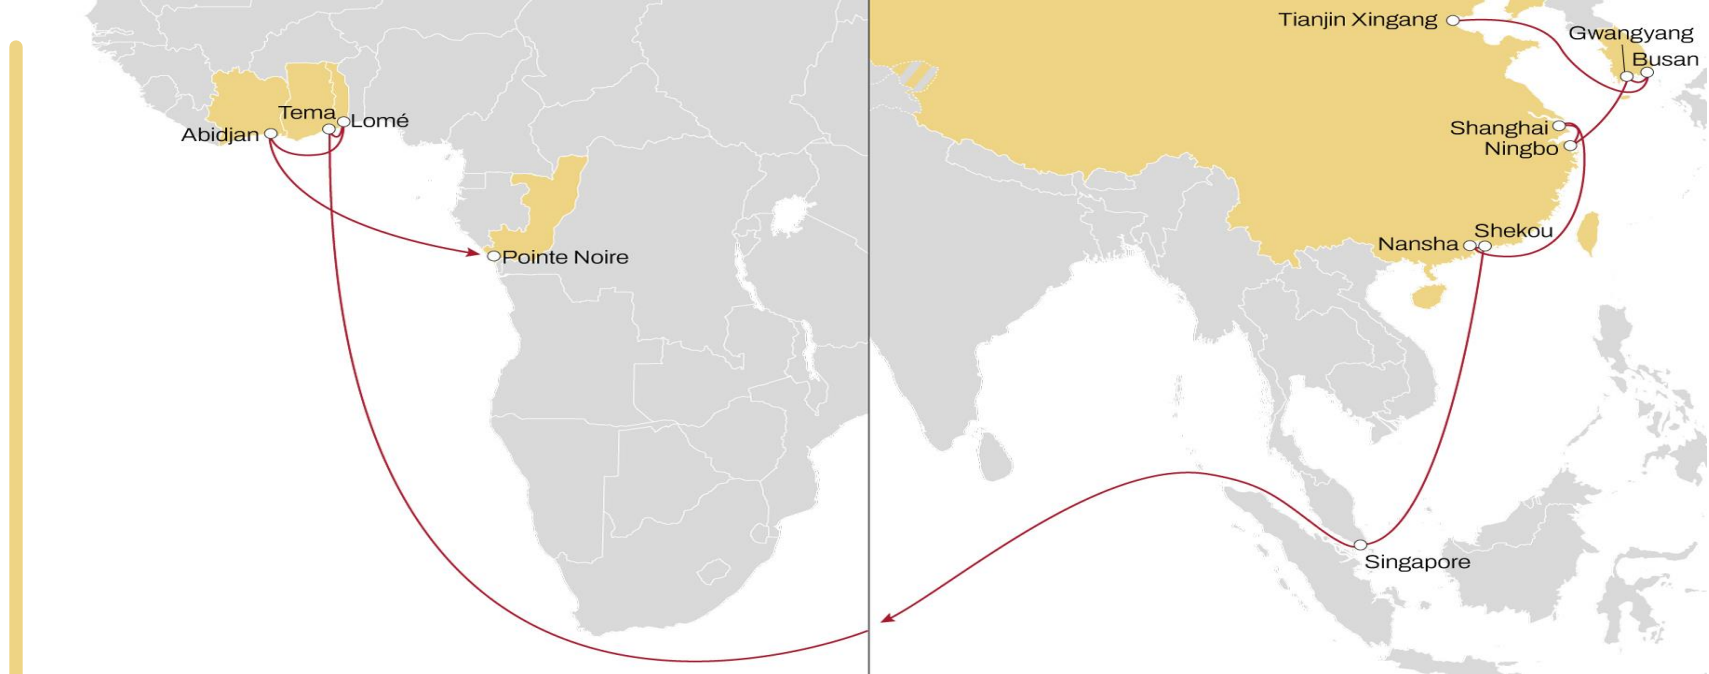

ASIA – AFRICA

2025

ASIA – AFRICA 2025 OVERVIEW

ASIA TO AFRICA

ASIA TO AFRICA

INGWE

WESTBOUND

- Standalone service to Indian Ocean & South Africa
- Only carrier calling Coega directly

| | COLOMBO | PORT LOUIS | COEGA | DURBAN |
|-----------|---------|------------|-------|--------|
| QINGDAO | 16 | 22 | 29 | 32 |
| SHANGHAI | 13 | 19 | 26 | 29 |
| NINGBO | 12 | 18 | 24 | 27 |
| SHEKOU | 9 | 15 | 21 | 24 |
| SINGAPORE | 4 | 10 | 16 | 19 |

ASIA TO AFRICA

AFRICA EXPRESS

WESTBOUND

- Standalone service to West Africa
- 4 direct ports in West Africa (Tema – Lome – Abidjan – Pointe Noire)
- Largest Feeder network to all West African ports.

| | TEMA | LOME | ABIDJAN | POINTE NOIRE |
|-----------|------|------|---------|--------------|
| XINGANG | 38 | 40 | 45 | 50 |
| BUSAN | 36 | 38 | 43 | 48 |
| GWANGYANG | 33 | 35 | 40 | 45 |
| NINGBO | 31 | 33 | 38 | 43 |
| SHANGHAI | 30 | 32 | 37 | 42 |
| NANSHA | 26 | 28 | 33 | 38 |
| SHEKOU | 25 | 27 | 32 | 37 |
| SINGAPORE | 20 | 22 | 27 | 32 |

AFRICA TO ASIA

DAR ES SALAAM EXPRESS

EASTBOUND

- Direct dedicated service to :
 - South India
 - Colombo
 - Asia
- Mtwara cashew nut dedicated connection via Mombasa to South India and Vietnam.

| | COLOMBO | SINGAPORE |
|---------------|---------|-----------|
| MOMBASA | 6 | 12 |
| DAR ES SALAAM | 9 | 15 |