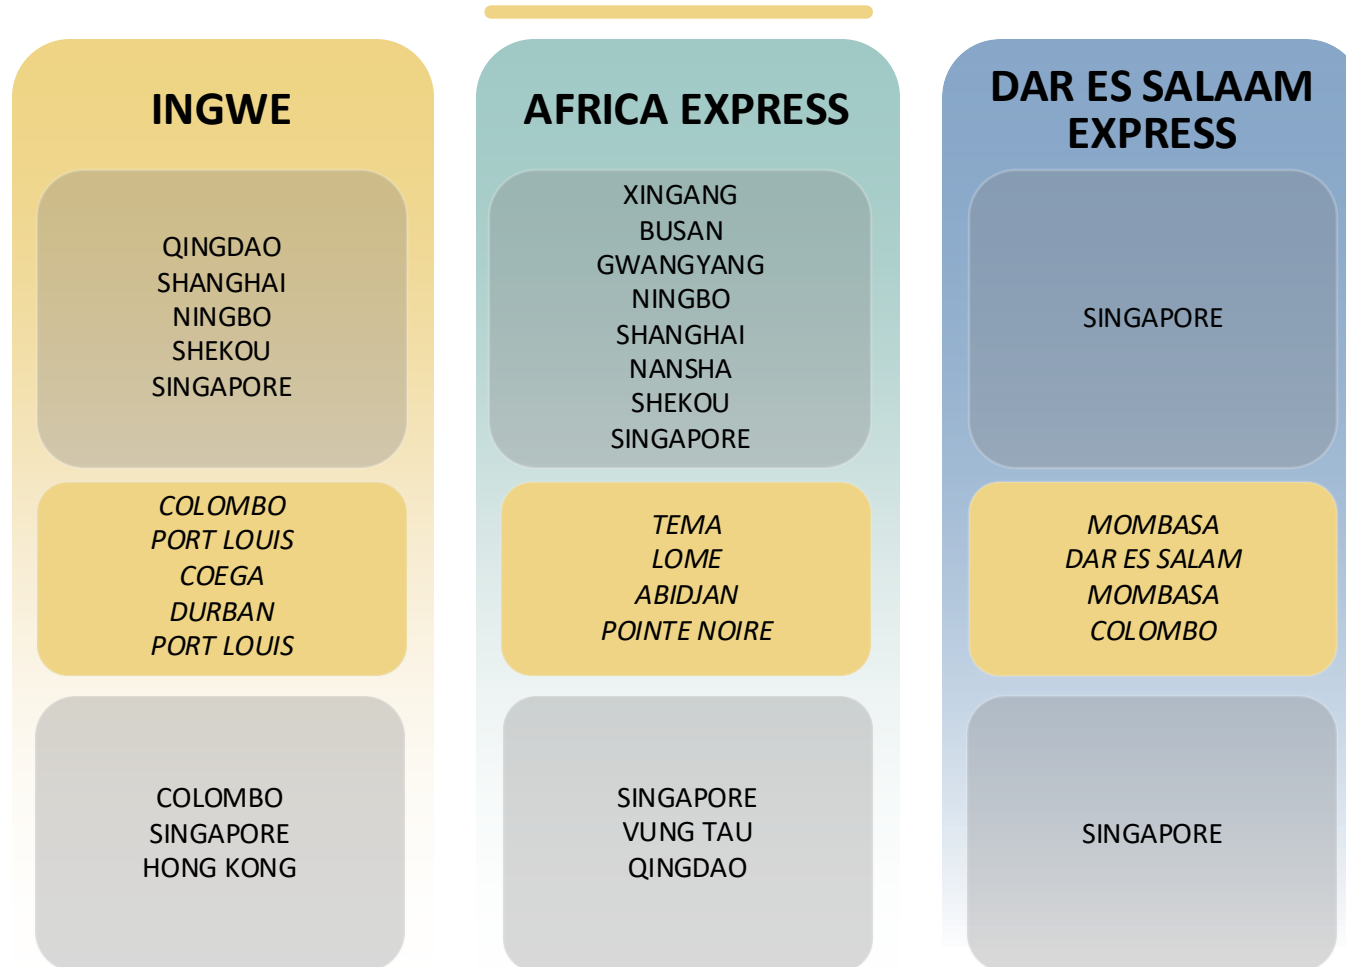

ASIA – AFRICA

2025

ASIA – AFRICA 2025 OVERVIEW

ASIA TO AFRICA

ASIA TO AFRICA

INGWE

WESTBOUND

- Standalone service to Indian Ocean & South Africa
- Only carrier calling Coega directly

| | COLOMBO | PORT LOUIS | COEGA | DURBAN |
|-----------|---------|------------|-------|--------|
| QINGDAO | 16 | 22 | 29 | 32 |
| SHANGHAI | 13 | 19 | 26 | 29 |
| NINGBO | 12 | 18 | 24 | 27 |
| SHEKOU | 9 | 15 | 21 | 24 |
| SINGAPORE | 4 | 10 | 16 | 19 |

ASIA TO AFRICA

AFRICA EXPRESS

WESTBOUND

- Standalone service to West Africa
- 4 direct ports in West Africa (Tema – Lome – Abidjan – Pointe Noire)
- Largest Feeder network to all West African ports.

| | TEMA | LOME | ABIDJAN | POINTE NOIRE |
|-----------|------|------|---------|--------------|
| XINGANG | 38 | 40 | 45 | 50 |
| BUSAN | 36 | 38 | 43 | 48 |
| GWANGYANG | 33 | 35 | 40 | 45 |
| NINGBO | 31 | 33 | 38 | 43 |
| SHANGHAI | 30 | 32 | 37 | 42 |
| NANSHA | 26 | 28 | 33 | 38 |
| SHEKOU | 25 | 27 | 32 | 37 |
| SINGAPORE | 20 | 22 | 27 | 32 |

AFRICA TO ASIA

DAR ES SALAAM EXPRESS

EASTBOUND

- Direct dedicated service to :
 - South India
 - Colombo
 - Asia
- Mtwara cashew nut dedicated connection via Mombasa to South India and Vietnam.

| | COLOMBO | SINGAPORE |
|---------------|---------|-----------|
| MOMBASA | 6 | 12 |
| DAR ES SALAAM | 9 | 15 |