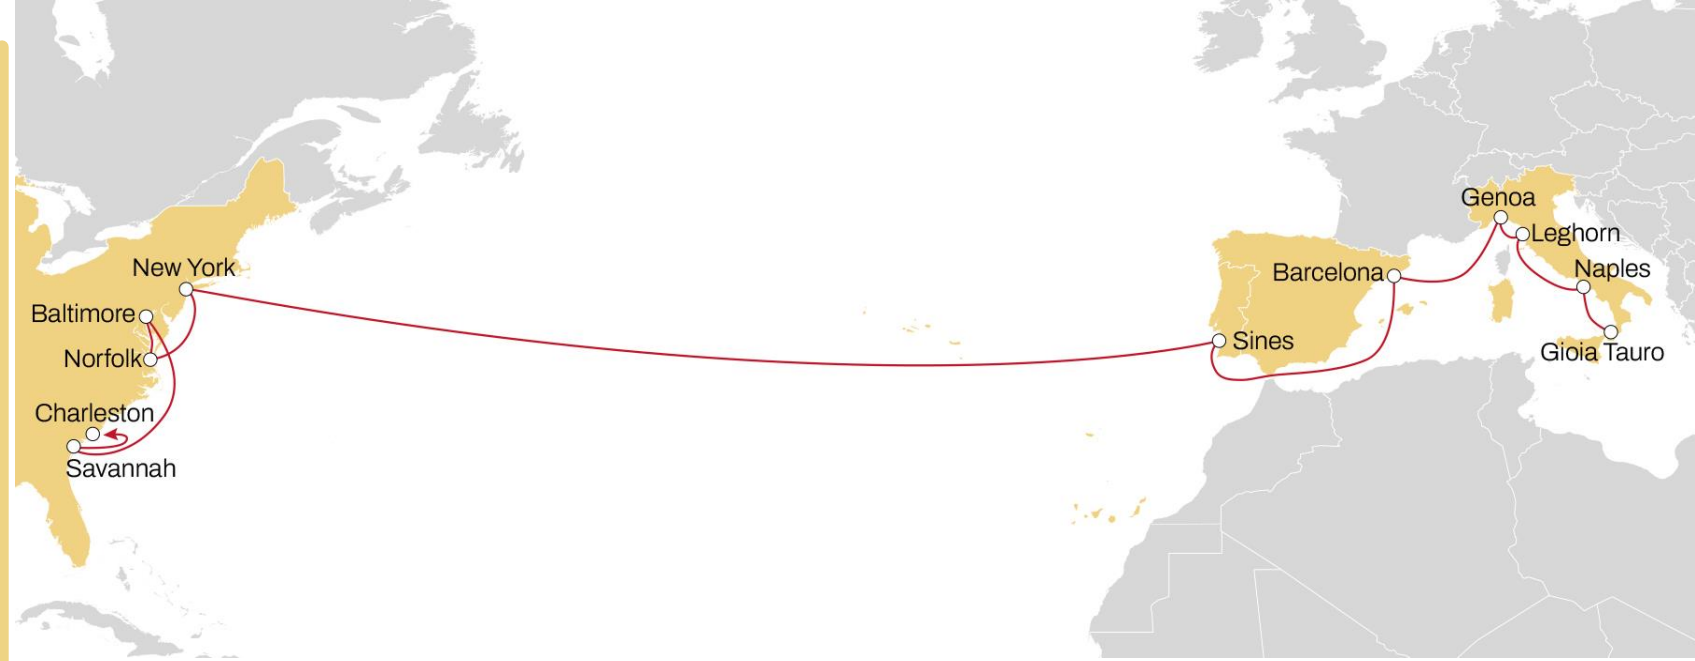

# TRANSATLANTIC SERVICES

EUROPE – USA – CANADA - MEXICO

**2025**

# WEST MEDITERRANEAN TO USA MEDUSEC SERVICE

## WESTBOUND

- **Weekly Sailings**
- **Fast transit time** from Italy, Spain and Portugal to US East Coast
- Extensive coverage with the **exclusive Baltimore direct call** from the Mediterranean area
- **Exclusive coverage** from South Italy to US East Coast
- Andalusia area **direct connection** to US East Coast

# WEST MEDITERRANEAN TO NORTH AMERICA PACIFIC **CALIFORNIA EXPRESS**