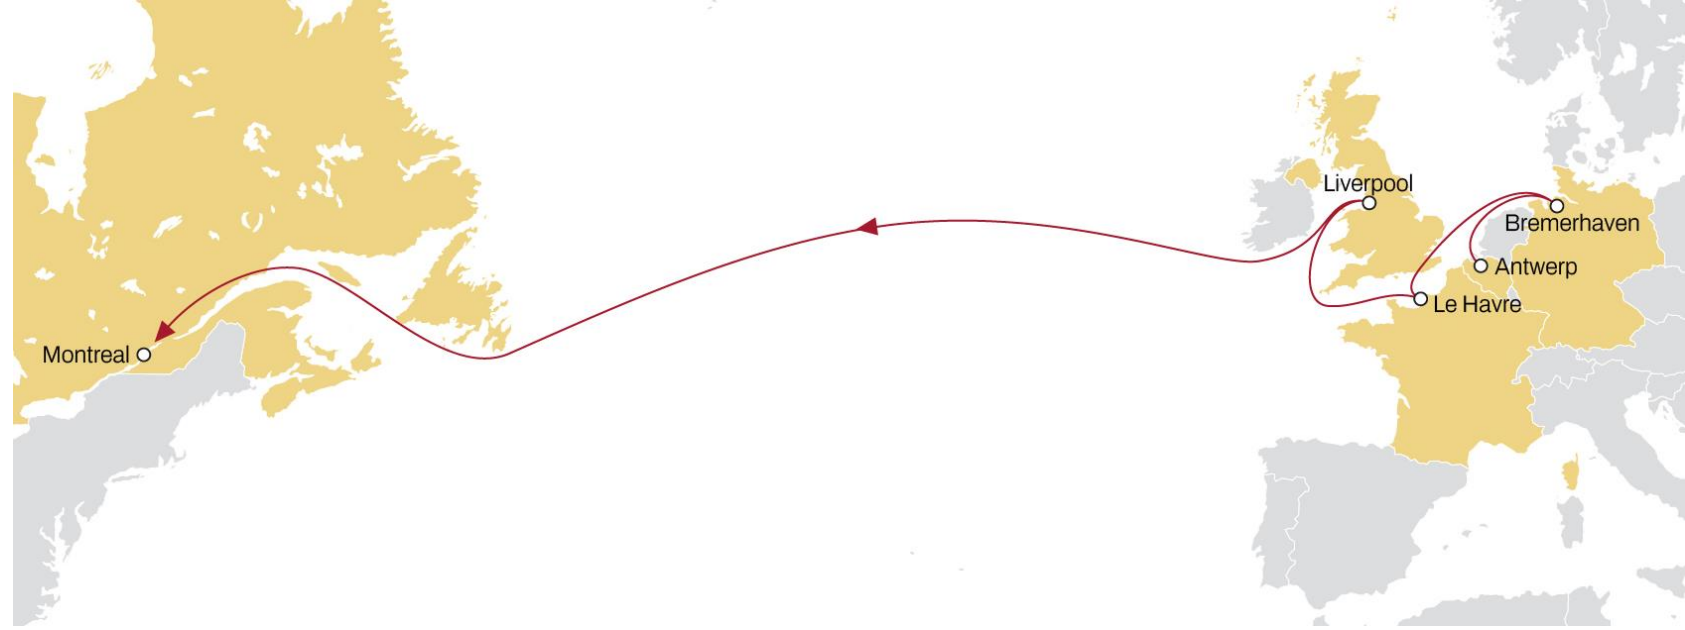

# NORTH EUROPE TO CANADA

### WESTBOUND

- **Weekly sailings**
- **Exclusive connection** from London Gateway to Montreal

	MONTREAL	HALIFAX
LONDON GATEWAY	10	16
ANTWERP	9	15
LE HAVRE	8	14

### WESTBOUND

- **Weekly sailings**
- **Extensive coverage** from North Europe to Montreal
- **Faster connection** from Liverpool and Le Havre to Montreal

	MONTREAL
ANTWERP	19
BREMERHAVEN	16
LE HAVRE	14
LIVERPOOL	10