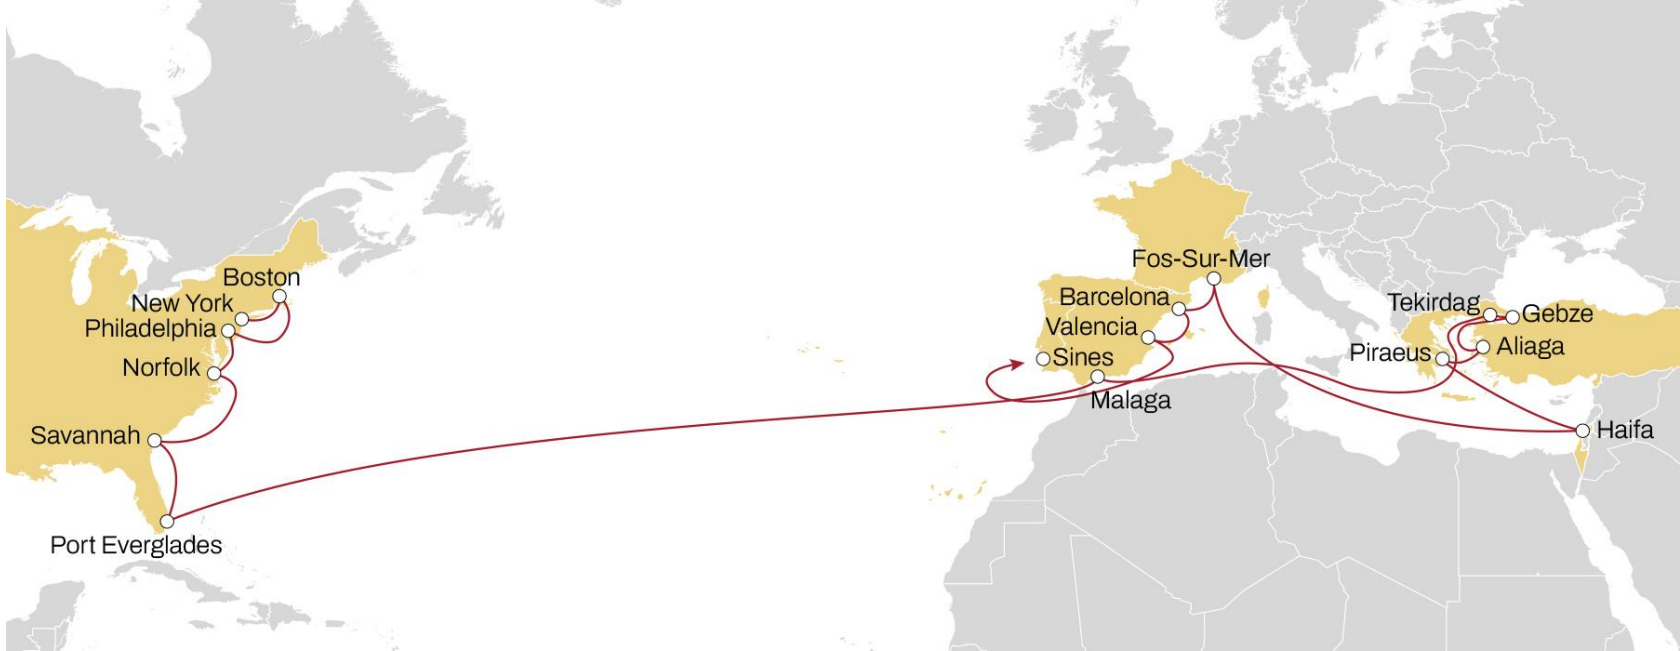

USA TO TÜRKIYE AND WEST MEDITERRANEAN EMUSA

EASTBOUND

- **Extensive US East Coast coverage** including **exclusive direct calls** from Boston and Philadelphia
- **Connection** to extensive East Mediterranean and Black Sea network
- **Market leading** transit times to Turkey

	MALAGA	TEKIRDAG	GEBZE	ALIAGA	PIRAEUS	HAIFA	FOS-SUR-MER	BARCELONA	VALENCIA	SINES
NEW YORK	25	32	33	35	37	41	46	48	49	52
BOSTON	23	29	31	33	35	38	44	45	47	49
PHILADELPHIA	20	26	28	30	32	35	41	42	44	46
NORFOLK	17	23	25	27	29	32	38	39	41	43
SAVANNAH	12	28	20	22	24	27	33	34	36	38
PORT EVERGLADES	10	16	18	20	21	25	31	32	34	36