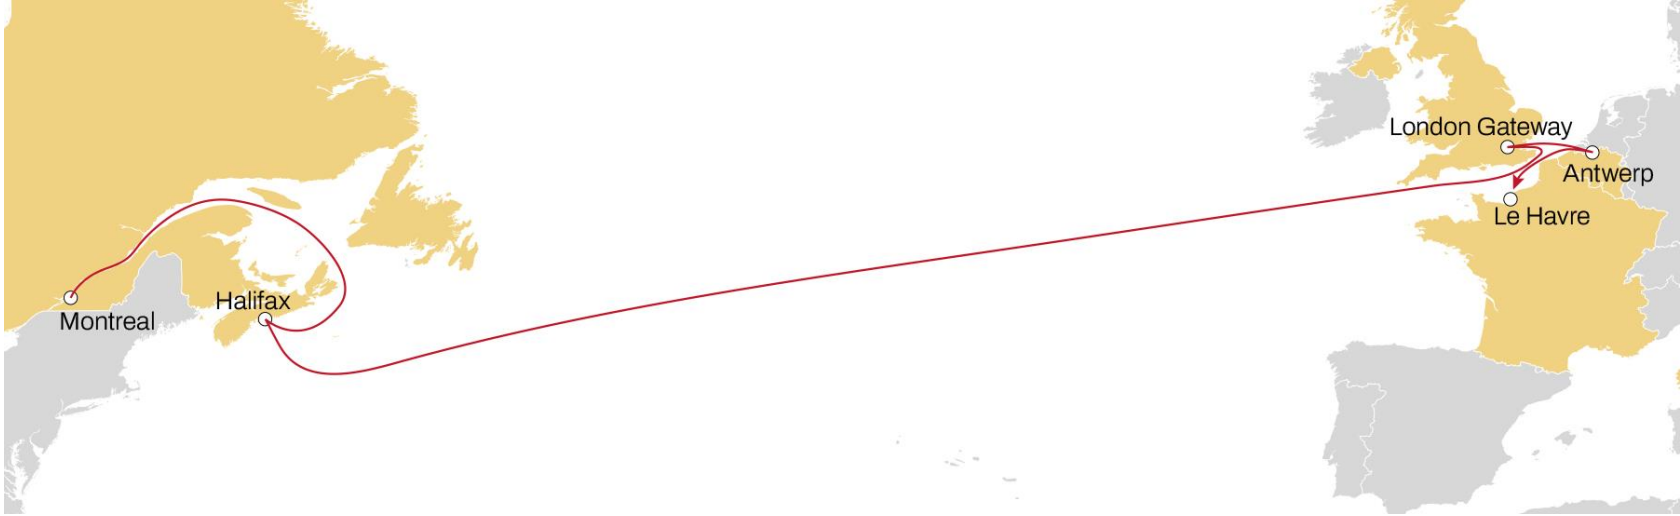

# CANADA TO WEST MEDITERRANEAN **MED CANADIAN SERVICE**

## **EASTBOUND**

- **Direct standalone service**  
ex Montreal to Mediterranean region
- **Extended coverage** of all major  
Mediterranean ports

	<b>GIOIA TAURO</b>	<b>NAPLES</b>	<b>LEGHORN</b>	<b>GENOA</b>	<b>VALENCIA</b>	<b>SINES</b>
<b>HALIFAX</b>	18	20	23	24	26	30
<b>MONTREAL</b>	12	13	16	17	20	24

# CANADA TO NORTH EUROPE

### EASTBOUND

- Coverage from both Montreal and Halifax
- Connection to extensive UK, Ireland, Baltic and Scandinavian network

	LONDON GATEWAY	ANTWERP	LE HAVRE
MONTREAL	12	13	16
HALIFAX	8	10	12