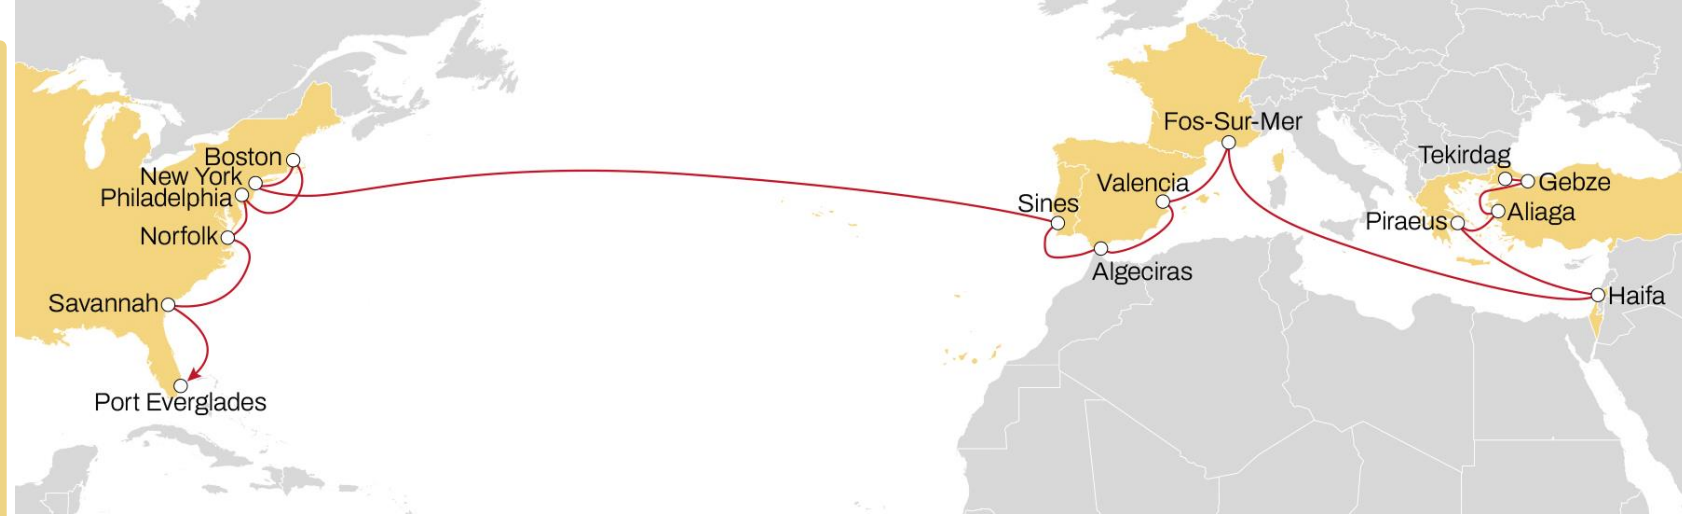

# WEST MEDITERRANEAN TO NORTH AMERICA PACIFIC **CALIFORNIA EXPRESS**

## WESTBOUND

- **Weekly sailings**
- **Exclusive all water service** from Mediterranean to North America West Coast
- **Seattle destination as MSC exclusive call**

	MANZANILLO	LOS ANGELES	OAKLAND	SEATTLE	VANCOUVER
<b>GIOIA TAURO</b>	33	39	42	50	51
<b>CIVITAVECCHIA</b>	31	36	39	47	49
<b>FOS-SUR-MER</b>	28	33	36	44	46
<b>LA SPEZIA</b>	25	30	33	41	43
<b>BARCELONA</b>	23	28	31	39	41
<b>VALENCIA</b>	20	26	29	37	38
<b>SINES</b>	17	22	25	33	35

# TÜRKIYE AND WEST MEDITERRANEAN TO USA **EMUSA**

**WESTBOUND**

- **Weekly sailings**
- **Extensive and exclusive network** from Fos-sur-Mer to US East Coast
- **Exclusive direct service** from Valencia to US East Coast
- **Exclusive and direct service** from East and West Mediterranean to Boston and Philadelphia

### WESTBOUND

- **Weekly sailings**
- **Extensive coverage** from North Europe to Montreal
- **Faster connection** from Liverpool and Le Havre to Montreal

	MONTREAL
ANTWERP	19
BREMERHAVEN	16
LE HAVRE	14
LIVERPOOL	10