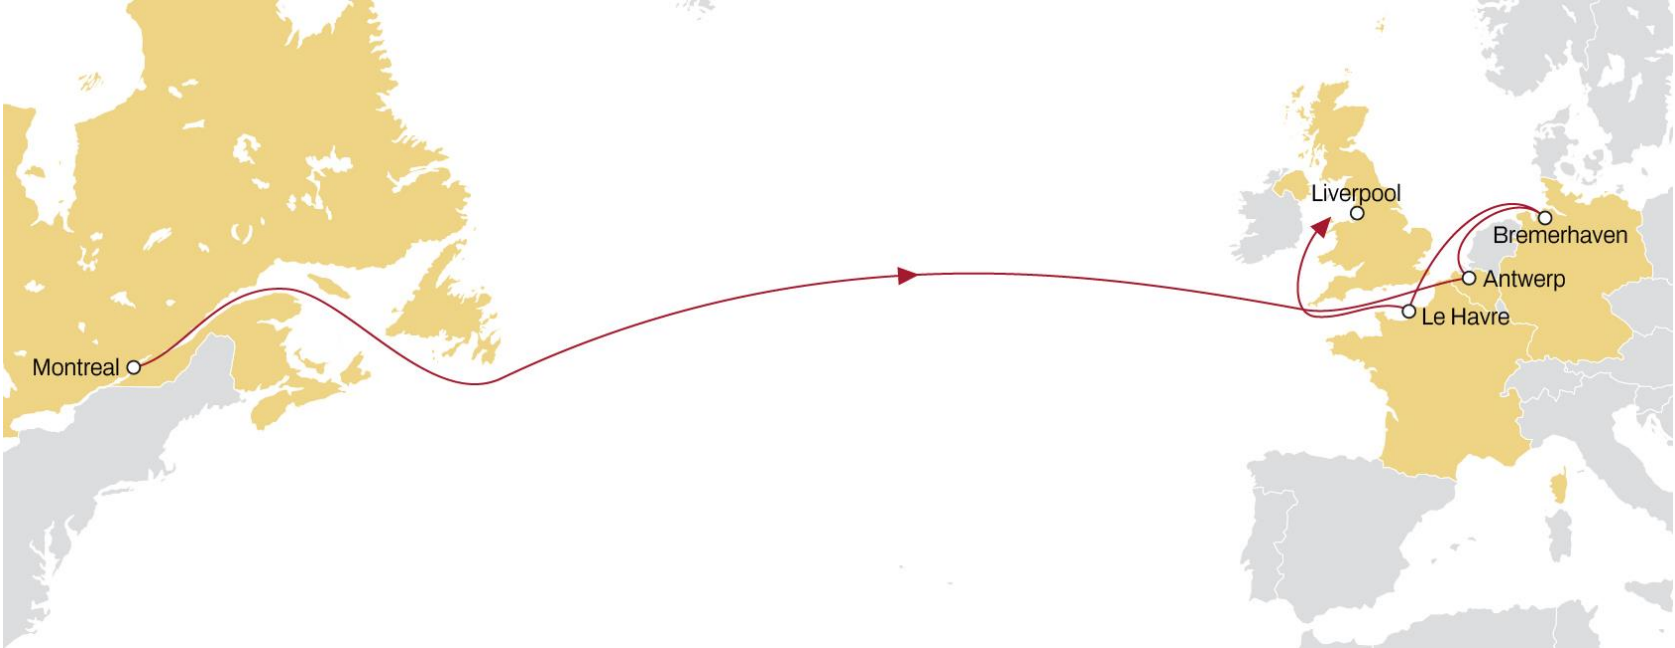

### EASTBOUND

- Coverage from both Montreal and Halifax
- Connection to extensive UK, Ireland, Baltic and Scandinavian network

	LONDON GATEWAY	ANTWERP	LE HAVRE
MONTREAL	12	13	16
HALIFAX	8	10	12

# CANADA TO NORTH EUROPE

### EASTBOUND

- **Excellent transit times** to Belgium and Germany
- **Connection** to extensive UK, Ireland, Baltic and Scandinavian network

	ANTWERP	BREMERHAVEN	LE HAVRE	LIVERPOOL
MONTREAL	10	13	16	19

## **EASTBOUND**

- **Excellent eastbound transit times** from US South Atlantic region.
- **Connection to extensive UK, Ireland, Baltic and Scandinavian network**

	LONDON	ANTWERP	ROTTERDAM	BREMERHAVEN
NEW YORK	23	24	26	29
CHARLESTON	20	21	23	25
SAVANNAH	17	19	21	23
NORFOLK	15	16	18	21