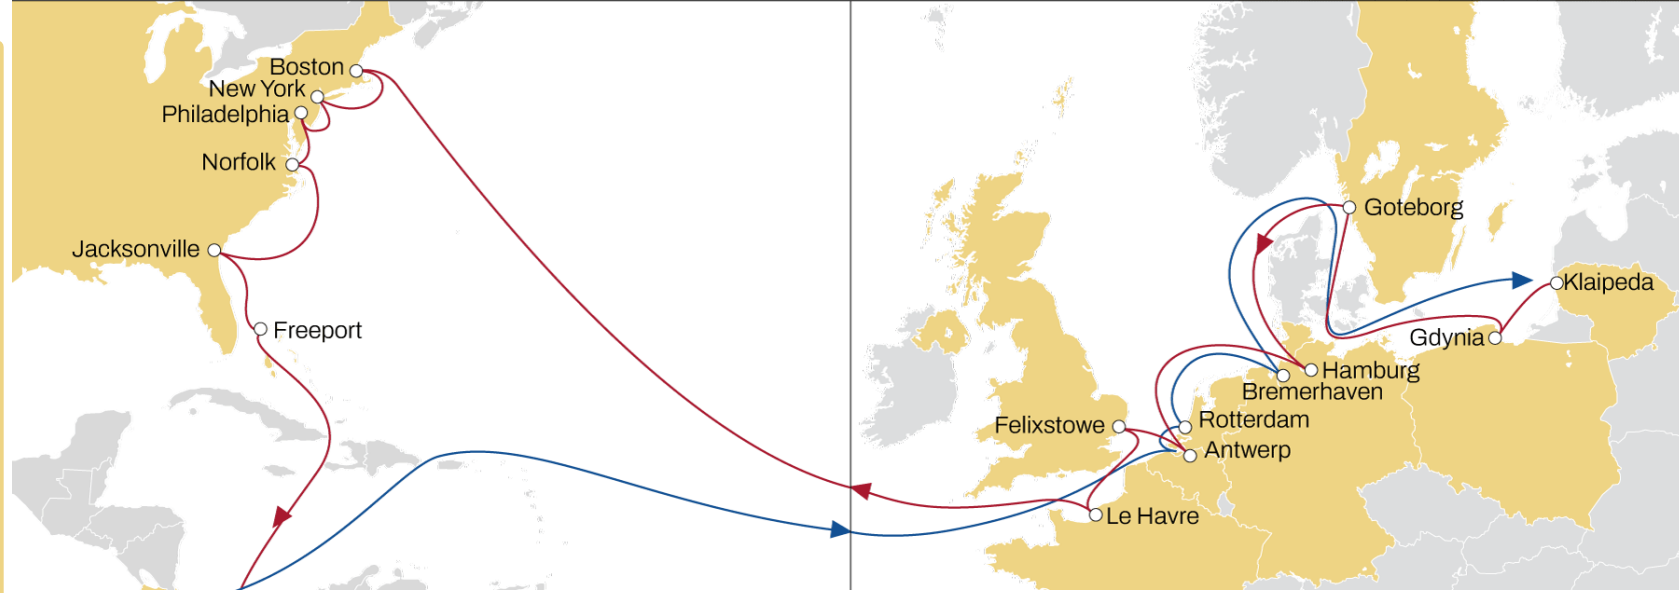

TÜRKIYE/GREECE TO USA

TÜRKIYE/GREECE TO USA EAST COAST

WESTBOUND

- MSC standalone service
- Weekly sailings
- Extensive and exclusive network from Israel to USA East Coast
- Exclusive direct service from Gioia Tauro and Sines to Boston, Philadelphia and Baltimore
- Exclusive coverage ex Greece for Port Everglades and Freeport

| Transit Time | Arrival | | | | | | | | |
|--------------------|-----------|--------|----------|--------------|---------|-----------|----------|-----------------|----------|
| | Departure | Boston | New York | Philadelphia | Norfolk | Baltimore | Savannah | Port Everglades | Freeport |
| Tekirdag | | 26 | 28 | 30 | 32 | 33 | 36 | 38 | 39 |
| Dernice | | 25 | 27 | 29 | 31 | 32 | 35 | 37 | 38 |
| Aliaga | | 23 | 25 | 27 | 29 | 30 | 33 | 35 | 36 |
| Piraeus | | 22 | 24 | 26 | 28 | 29 | 32 | 34 | 35 |
| Mersin | | 19 | 21 | 23 | 25 | 26 | 29 | 31 | 32 |
| Haifa | | 16 | 18 | 20 | 22 | 23 | 26 | 28 | 29 |
| Gioia Tauro | | 12 | 14 | 16 | 18 | 19 | 22 | 24 | 25 |
| Sines | | 8 | 10 | 12 | 14 | 15 | 18 | 20 | 21 |

NWC & SCAN BALTIC – USA

NWC & SCAN BALTIC TO USA AND BAHAMAS

WESTBOUND

- MSC standalone service
- Weekly sailings
- Unique direct service from Scan Balt to US East coast
- Felixstowe direct connection to New York, Philadelphia, Norfolk & Jacksonville
- Exclusive Philadelphia & Boston service from NWC & Scan Balt area

NEUATL3

NWC TO USA

WESTBOUND

- 2M VSA
- Weekly Sailings
- 7 Vessels

- Most competitive transit time from Germany to New York & Charleston with extensive Gulf coverage

| Transit Time | Arrival | | | | |
|--------------|----------|------------|----------|-------------|--------|
| Departure | New York | Charleston | Altamira | New Orleans | Mobile |
| Antwerp | 14 | 17 | 23 | 27 | 29 |
| Rotterdam | 12 | 15 | 21 | 25 | 27 |
| Bremerhaven | 10 | 13 | 19 | 23 | 25 |