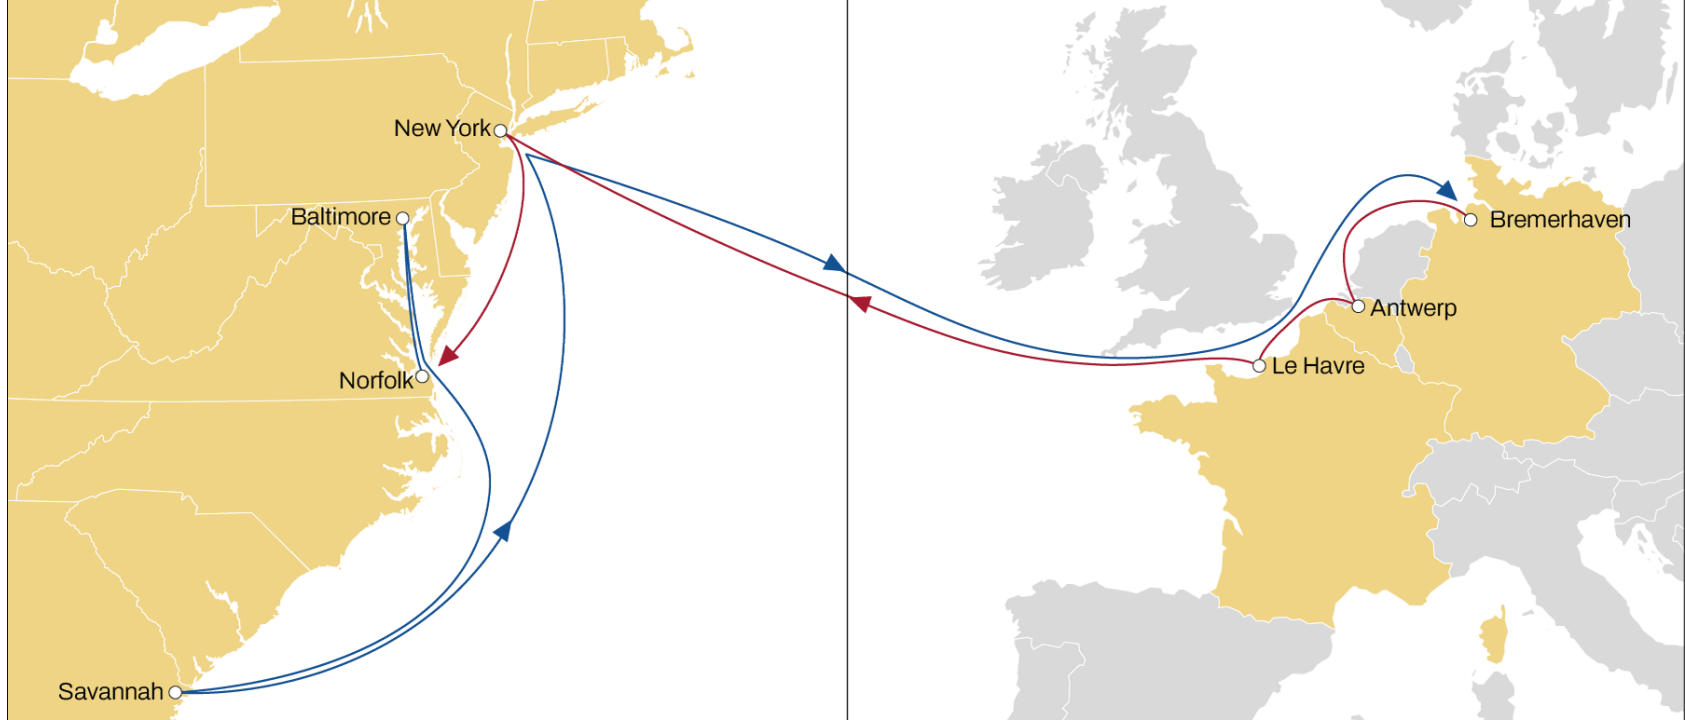

NWC & SCAN BALTIC – USA

NWC & SCAN BALTIC TO USA AND BAHAMAS

WESTBOUND

- MSC standalone service
- Weekly sailings
- Unique direct service from Scan Balt to US East coast
- Felixstowe direct connection to New York, Philadelphia, Norfolk & Jacksonville
- Exclusive Philadelphia & Boston service from NWC & Scan Balt area

NEUATL1

NWC TO USA

WESTBOUND

- 2M VSA
- US flag service
- Weekly Sailings
- Faster transit times from Germany to Norfolk and Mid – West

| Transit Time | Arrival | | |
|--------------|---------|------------|---------|
| | Norfolk | Charleston | Houston |
| Departure | | | |
| Antwerp | 15 | 17 | 23 |
| Rotterdam | 13 | 15 | 21 |
| Bremerhaven | 11 | 13 | 19 |

NEUATL2

NWC TO USA

WESTBOUND

- 2M VSA
- Weekly Sailings
- Best connection and transit time from France (Le Havre) & Antwerp to New York

| Transit Time | Arrival | | | |
|--------------|-----------|----------|---------|-----------|
| | Departure | New York | Norfolk | Baltimore |
| Bremerhaven | 15 | 17 | 19 | 23 |
| Antwerp | 12 | 14 | 16 | 20 |
| Le Havre | 10 | 12 | 14 | 18 |

NEUATL3

NWC TO USA

WESTBOUND

- 2M VSA
- Weekly Sailings
- 7 Vessels

- Most competitive transit time from Germany to New York & Charleston with extensive Gulf coverage

| Transit Time | Arrival | | | | |
|--------------|----------|------------|----------|-------------|--------|
| Departure | New York | Charleston | Altamira | New Orleans | Mobile |
| Antwerp | 14 | 17 | 23 | 27 | 29 |
| Rotterdam | 12 | 15 | 21 | 25 | 27 |
| Bremerhaven | 10 | 13 | 19 | 23 | 25 |