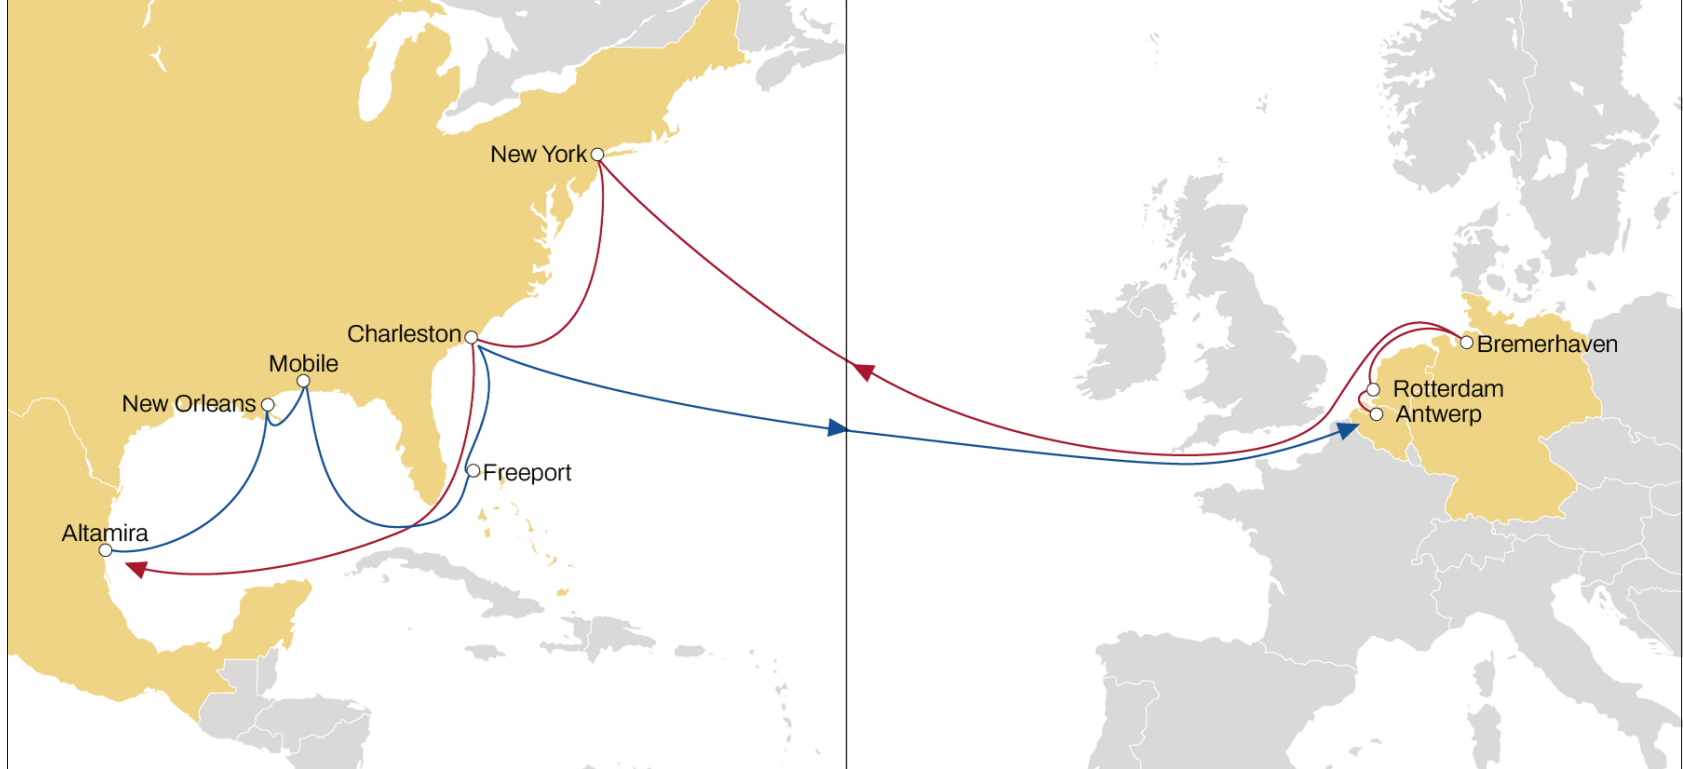

NEUATL1

NWC TO USA

WESTBOUND

- 2M VSA
- US flag service
- Weekly Sailings
- Faster transit times from Germany to Norfolk and Mid – West

| Transit Time | Arrival | | |
|--------------|---------|------------|---------|
| | Norfolk | Charleston | Houston |
| Departure | | | |
| Antwerp | 15 | 17 | 23 |
| Rotterdam | 13 | 15 | 21 |
| Bremerhaven | 11 | 13 | 19 |

NEUATL2

NWC TO USA

WESTBOUND

- 2M VSA
- Weekly Sailings
- Best connection and transit time from France (Le Havre) & Antwerp to New York

| Transit Time | Arrival | | | |
|--------------|-----------|----------|---------|-----------|
| | Departure | New York | Norfolk | Baltimore |
| Bremerhaven | 15 | 17 | 19 | 23 |
| Antwerp | 12 | 14 | 16 | 20 |
| Le Havre | 10 | 12 | 14 | 18 |

NEUATL3

NWC TO USA

WESTBOUND

- 2M VSA
- Weekly Sailings
- 7 Vessels

- Most competitive transit time from Germany to New York & Charleston with extensive Gulf coverage

| Transit Time | Arrival | | | | |
|--------------|----------|------------|----------|-------------|--------|
| Departure | New York | Charleston | Altamira | New Orleans | Mobile |
| Antwerp | 14 | 17 | 23 | 27 | 29 |
| Rotterdam | 12 | 15 | 21 | 25 | 27 |
| Bremerhaven | 10 | 13 | 19 | 23 | 25 |

[EUROPE – MEXICO](#)