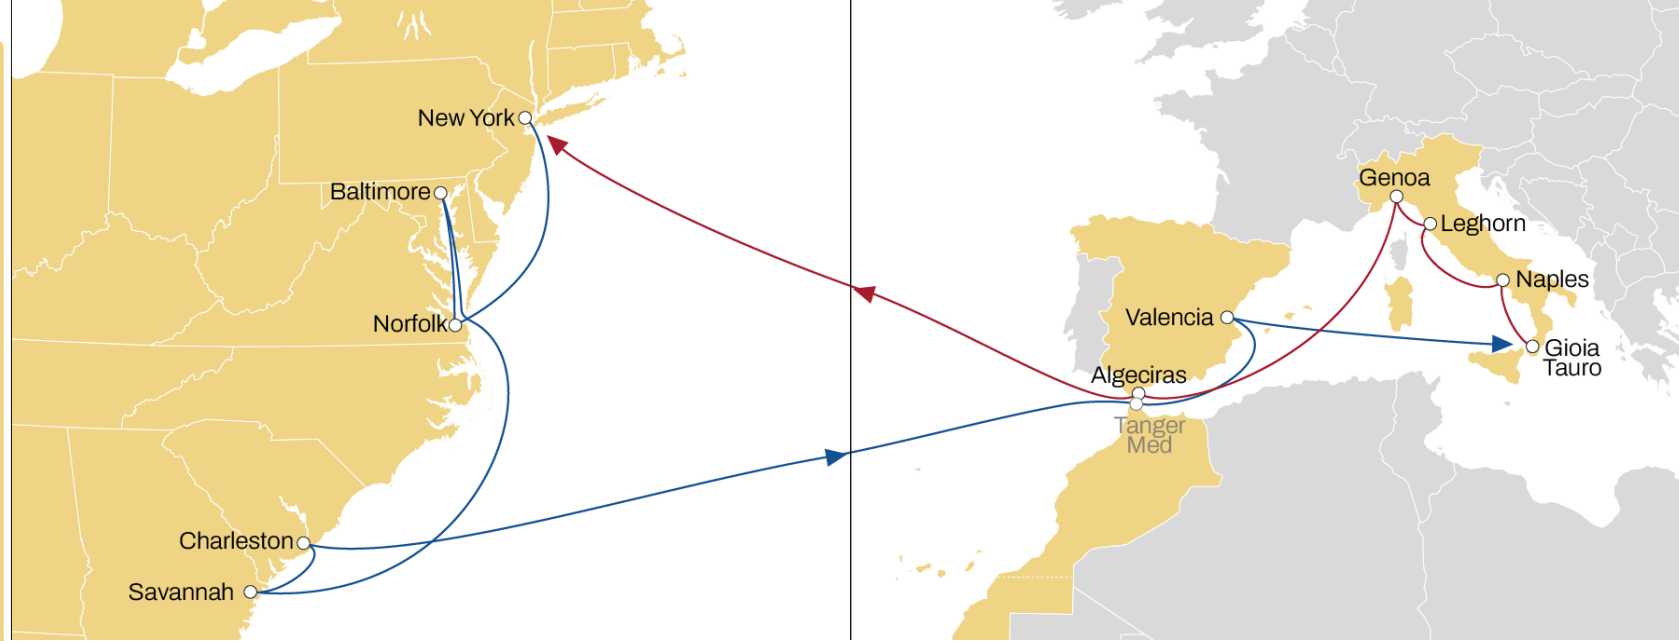

TRANSATLANTIC SERVICES EUROPE-USA

May 2024

External

MEDUSEC

WEST MED TO USA NATL

WESTBOUND

- 2M VSA
- Weekly Sailings
- 7 Vessels
- Faster transit time from Italy to USA East coast
- Extensive Coverage with the exclusive Baltimore call from Med area

| Transit Time | Arrival | | | | | |
|--------------------|-----------|----------|---------|-----------|----------|------------|
| | Departure | New York | Norfolk | Baltimore | Savannah | Charleston |
| Gioia Tauro | | 21 | 24 | 25 | 28 | 30 |
| Naples | | 18 | 21 | 22 | 25 | 27 |
| Leghorn | | 15 | 18 | 19 | 22 | 24 |
| Genoa | | 13 | 16 | 17 | 20 | 22 |
| Algeciras | | 9 | 12 | 13 | 16 | 18 |

CALIFORNIA EXPRESS

WEST MED TO NORTH AMERICA PACIFIC

WESTBOUND

- MSC Standalone Service
- Weekly Sailings
- Exclusive all water service from Med to North America West Coast

| Transit Time | Arrival | | |
|---------------|-------------|---------|---------|
| | Los Angeles | Oakland | Seattle |
| Departure | | | |
| Gioia Tauro | 45 | 49 | 56 |
| Civitavecchia | 42 | 46 | 53 |
| Fos-sur-Mer | 39 | 43 | 50 |
| La Spezia | 36 | 40 | 47 |
| Barcelona | 34 | 38 | 45 |
| Valencia | 32 | 36 | 43 |
| Sines | 28 | 32 | 39 |

NEUATL3

NWC TO USA

WESTBOUND

- 2M VSA
- Weekly Sailings
- 7 Vessels

- Most competitive transit time from Germany to New York & Charleston with extensive Gulf coverage

| Transit Time | Arrival | | | | |
|--------------|----------|------------|----------|-------------|--------|
| Departure | New York | Charleston | Altamira | New Orleans | Mobile |
| Antwerp | 14 | 17 | 23 | 27 | 29 |
| Rotterdam | 12 | 15 | 21 | 25 | 27 |
| Bremerhaven | 10 | 13 | 19 | 23 | 25 |