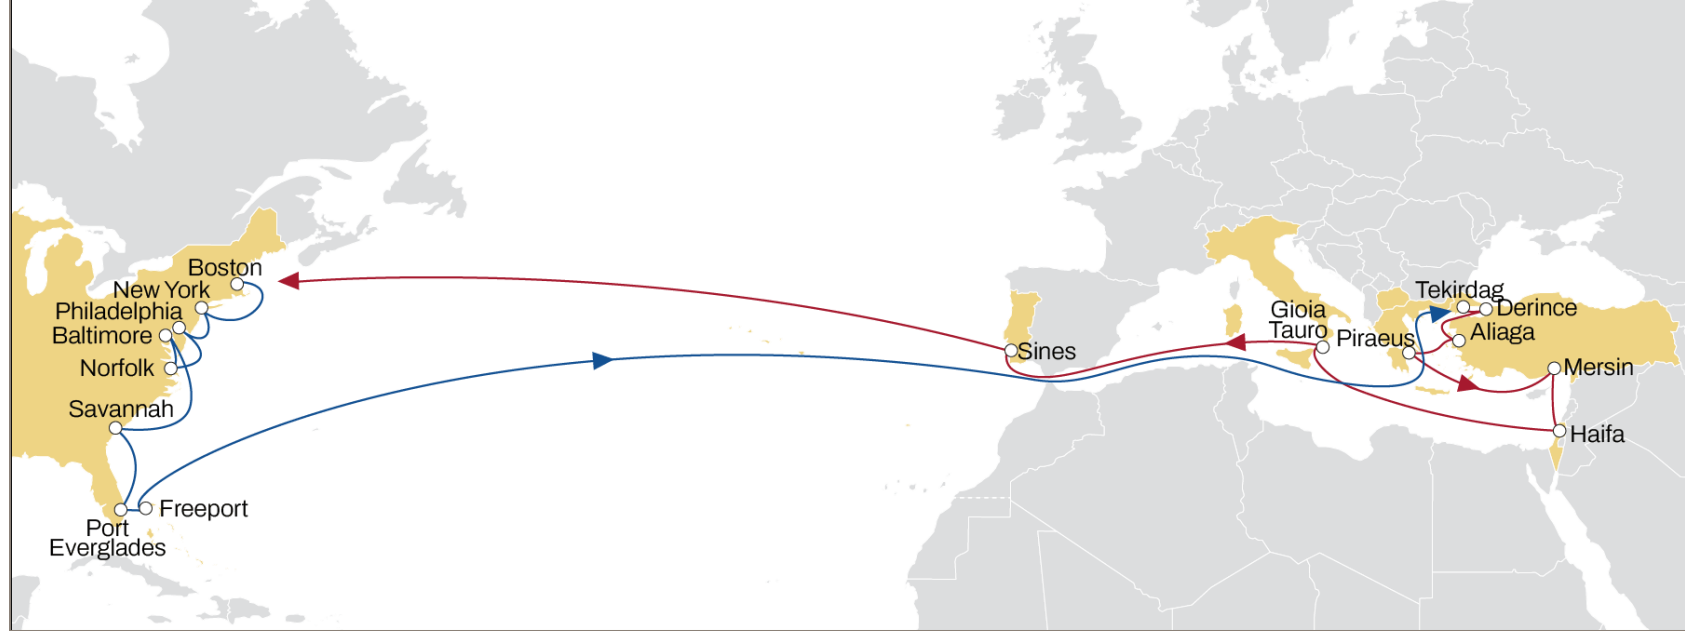

MEDGULF

WEST MED TO USA SOUTH & GULF

WESTBOUND

- 2M VSA
- Weekly Sailings
- Full US and Gulf & Mexico direct coverage from Italy, Spain & Portugal
- Offering Miami as first port call with the best transit time on the market

| Transit Time | Arrival | | | | | |
|--------------|----------|-------|----------|----------|---------|-------------|
| | Freeport | Miami | Veracruz | Altamira | Houston | New Orleans |
| Departure | | | | | | |
| Gioia Tauro | 25 | 26 | 30 | 26 | 35 | 39 |
| Naples | 22 | 23 | 27 | 29 | 32 | 36 |
| La Spezia | 19 | 20 | 24 | 26 | 29 | 33 |
| Barcelona | 18 | 19 | 23 | 25 | 28 | 39 |
| Valencia | 16 | 17 | 21 | 23 | 26 | 30 |
| Algeciras | 14 | 15 | 19 | 21 | 24 | 28 |
| Sines | 12 | 13 | 17 | 19 | 22 | 26 |

TÜRKIYE/GREECE TO USA

TÜRKIYE/GREECE TO USA EAST COAST

WESTBOUND

- MSC standalone service
- Weekly sailings
- Extensive and exclusive network from Israel to USA East Coast
- Exclusive direct service from Gioia Tauro and Sines to Boston, Philadelphia and Baltimore
- Exclusive coverage ex Greece for Port Everglades and Freeport

NEUATL3

NWC TO USA

WESTBOUND

- 2M VSA
- Weekly Sailings
- 7 Vessels

- Most competitive transit time from Germany to New York & Charleston with extensive Gulf coverage

| Transit Time | Arrival | | | | |
|--------------|----------|------------|----------|-------------|--------|
| Departure | New York | Charleston | Altamira | New Orleans | Mobile |
| Antwerp | 14 | 17 | 23 | 27 | 29 |
| Rotterdam | 12 | 15 | 21 | 25 | 27 |
| Bremerhaven | 10 | 13 | 19 | 23 | 25 |