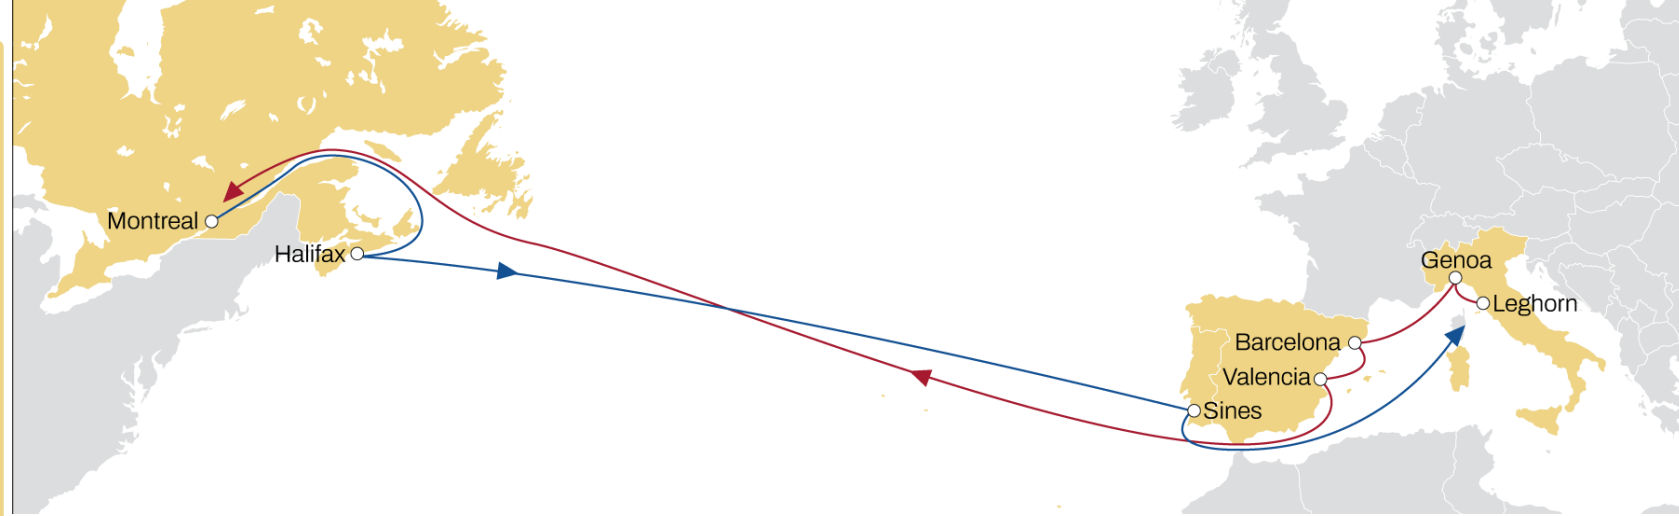

TRANSATLANTIC SERVICES EUROPE-CANADA

March 2024

External

CANADA EXPRESS 1

SOUTH ITALY & PORTUGAL TO CANADA

WESTBOUND

- MSC standalone service
- Weekly sailings
- Direct and faster Service ex South Italy to Canada, Halifax & Montreal
- Faster connection ex Portugal to Canada

To ensure you have the latest version of our flyers, please [register online](#) to get the latest updates as soon as they're available.

CANADA EXPRESS 2

ITALY, SPAIN & PORTUGAL TO CANADA

WESTBOUND

- MSC standalone service
- Weekly sailings
- Market leading service ex North Italy and Spain to Canada
- Exclusive connection ex Barcelona to Montreal

Transit Time	Arrival
Departure	Montreal
Leghorn	13
Genoa	12
Barcelona	11
Valencia	9

Note: Transit times are indicative and subject to change, please visit [msc.com](https://www.msc.com)

© Copyright MSC Mediterranean Shipping Company SA

To ensure you have the latest version of our flyers, please [register online](#) to get the latest updates as soon as they're available.

MONTREAL EXPRESS 1

NWC TO CANADA

WESTBOUND

- Weekly Sailings
- NWC to Montreal extensive coverage service
- Liverpool and Le Havre to Montreal faster connection