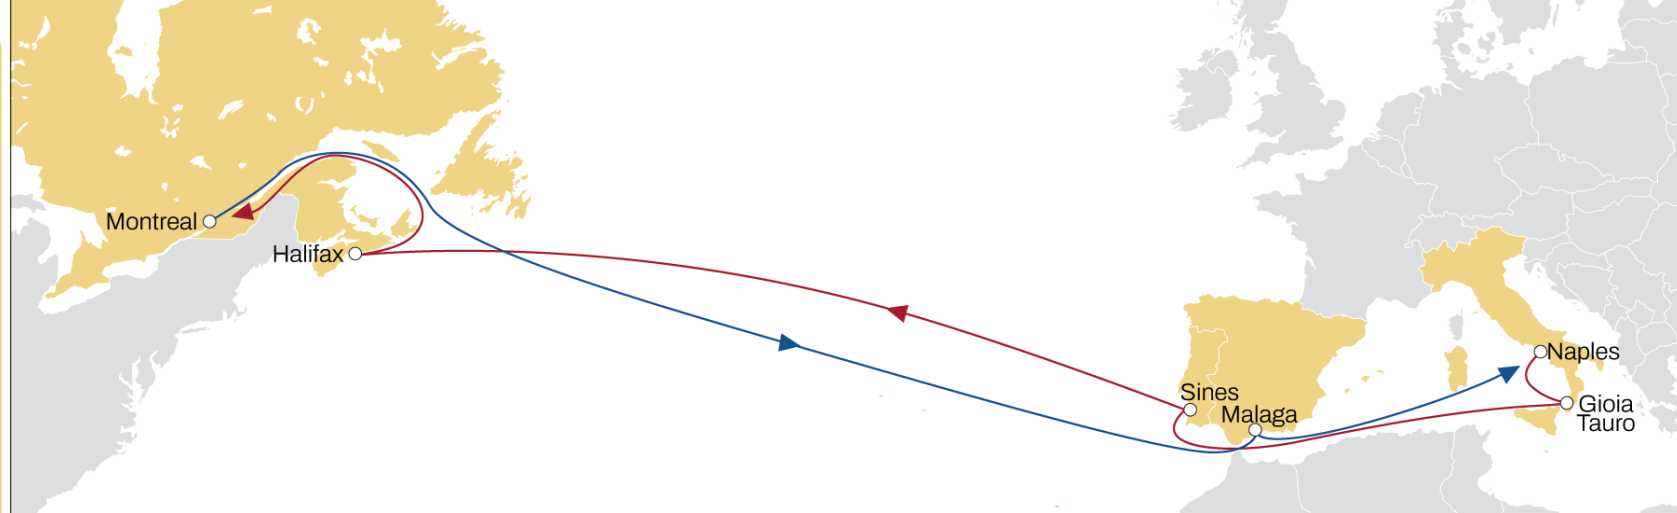

TRANSATLANTIC SERVICES EUROPE-CANADA

March 2024

External

CANADA EXPRESS 1

SOUTH ITALY & PORTUGAL TO CANADA

WESTBOUND

- MSC standalone service
- Weekly sailings
- Direct and faster Service ex South Italy to Canada, Halifax & Montreal
- Faster connection ex Portugal to Canada

Transit Time	Arrival	Arrival
Departure	Halifax	Montreal
Gioia Tauro	13	16
Naples	12	15
Sines	7	10

Note: Transit times are indicative and subject to change, please visit msc.com

© Copyright MSC Mediterranean Shipping Company SA

To ensure you have the latest version of our flyers, please [register online](#) to get the latest updates as soon as they're available.

CANADA EXPRESS 2

ITALY, SPAIN & PORTUGAL TO CANADA

WESTBOUND

- MSC standalone service
- Weekly sailings
- Market leading service ex North Italy and Spain to Canada
- Exclusive connection ex Barcelona to Montreal

To ensure you have the latest version of our flyers, please [register online](#) to get the latest updates as soon as they're available.

MONTREAL EXPRESS 1

NWC TO CANADA

WESTBOUND

- Weekly Sailings
- NWC to Montreal extensive coverage service
- Liverpool and Le Havre to Montreal faster connection