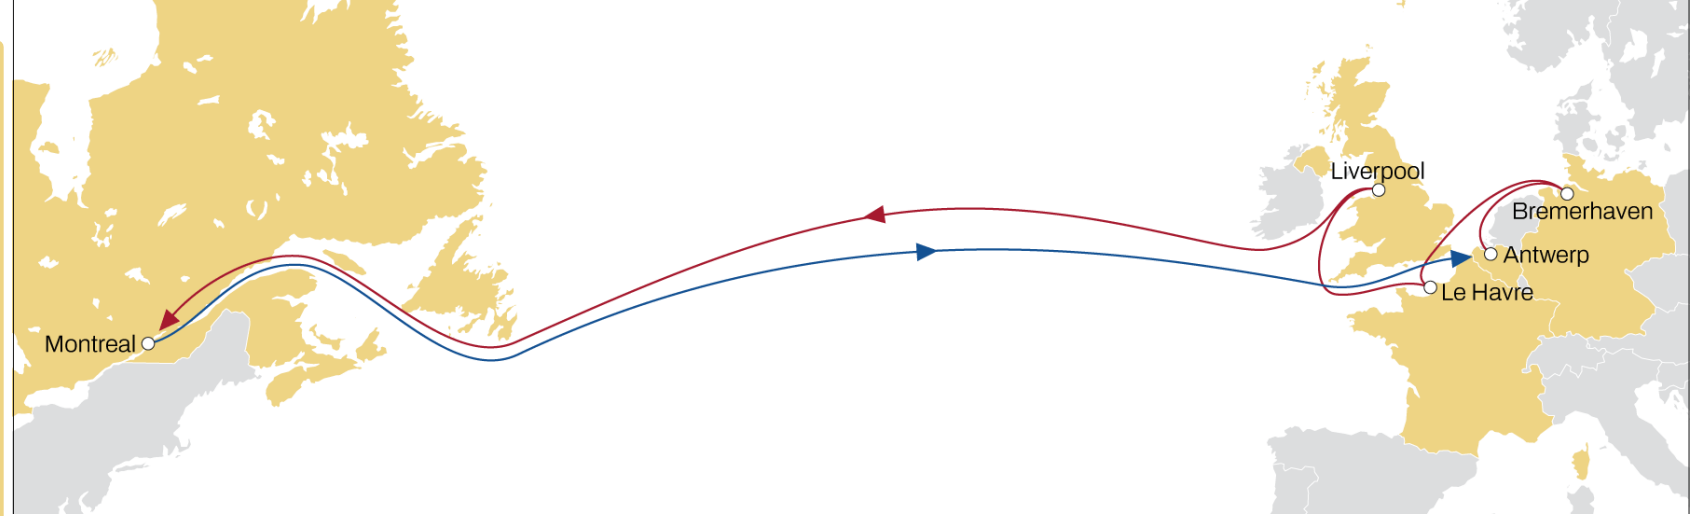

TRANSATLANTIC SERVICES EUROPE-CANADA

March 2024

External

CANADA EXPRESS 1

SOUTH ITALY & PORTUGAL TO CANADA

WESTBOUND

- MSC standalone service
- Weekly sailings
- Direct and faster Service ex South Italy to Canada, Halifax & Montreal
- Faster connection ex Portugal to Canada

To ensure you have the latest version of our flyers, please [register online](#) to get the latest updates as soon as they're available.

MONTREAL EXPRESS 1

NWC TO CANADA

WESTBOUND

- Weekly Sailings
- NWC to Montreal extensive coverage service
- Liverpool and Le Havre to Montreal faster connection

Transit Time	Arrival
Departure	Montreal
Antwerp	15
Bremerhaven	13
Le Havre	11
Liverpool	9

Note: Transit times are indicative and subject to change, please visit [msc.com](https://www.msc.com)

© Copyright MSC Mediterranean Shipping Company SA

To ensure you have the latest version of our flyers, please [register online](#) to get the latest updates as soon as they're available.

CALIFORNIA EXPRESS

EUROPE TO CANADA

WESTBOUND

- MSC Standalone Service
- Weekly Sailings
- Exclusive all water service from Med to Canada West Coast